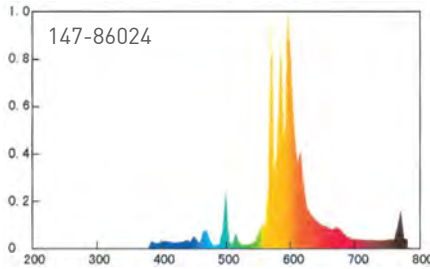

ΛΑΜΠΤΗΡΑΣ ΝΑΤΡΙΟΥ SOD-T ΣΩΛΗΝΩΤΟΣ E27/E40 240V

Χρώμα γυαλιού Διάφανο

Volts
220-240V
50-60Hz

BOX
PACK

32000h
χρόνος ζωής

-30°C/45°C
Θερμοκρασία
Λειτουργίας

ΚΩΔΙΚΟΣ	ΝΤΟΥΙ	CRI Ra	WATT	KELVIN	LM / W	mA	ΔΙΑΣΤΑΣΗ (Υ) mm (Ø)	ΠΟΣΟΤΗΤΑ ΚΙΒΩΤΙΟΥ	ΤΙΜΗ
147-86020	E27	>25	70W	2050K	97	1,00	156 x 38	1/12	14,60 €
147-86021	E40	>25	100W	2050K	110	1,20	180 x 46	1/12	15,45 €
147-86022	E40	>25	150W	2050K	120	1,80	210 x 46	1/12	16,15 €
147-86023	E40	>25	250W	2050K	136	3,00	260 x 46	1/12	17,25 €
147-86024	E40	>25	400W	2050K	143	4,40	285 x 46	1/12	18,90 €

Photometry

ΦΑΣΜΑΤΙΚΗ ΚΑΤΑΝΟΜΗ