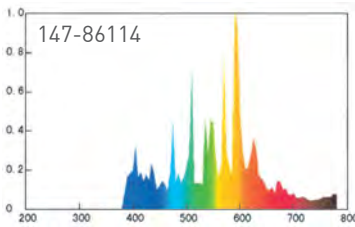

ΛΑΜΠΤΗΡΑΣ ΜΕΤΑΛΛΟΥ Rx7s 240V

Χρώμα γυαλιού Διάφανο

ΚΩΔΙΚΟΣ	ΝΤΟΥΙ	CRI Ra	WATT	KELVIN	LM / W	mA	ΔΙΑΣΤΑΣΗ (Υ) mm (Ø)	ΠΟΣΟΤΗΤΑ ΚΙΒΩΤΙΟΥ	ΤΙΜΗ
147-86110	Rx7s	>70	70W	6400K	97	1,00	117 x 20	1/10/100	15,65 €
147-86111	Rx7s	>65	70W	4200K	97	1,00	117 x 20	1/10/100	15,65 €
147-86112	Rx7s	>65	70W	3000K	97	1,00	117 x 20	1/10/100	15,65 €
147-86113	Rx7s	>70	150W	6400K	95	1,80	136 x 22,5	1/10/100	15,85 €
147-86114	Rx7s	>65	150W	4200K	95	1,80	136 x 22,5	1/10/100	15,85 €
147-86115	Rx7s	>65	150W	3000K	95	1,80	136 x 22,5	1/10/100	15,85 €

Photometry

ΦΑΣΜΑΤΙΚΗ ΚΑΤΑΝΟΜΗ

ΧΡΩΜΑΤΙΚΟ ΔΙΑΓΡΑΜΜΑ

ΦΑΣΜΑΤΙΚΗ ΚΑΤΑΝΟΜΗ

ΧΡΩΜΑΤΙΚΟ ΔΙΑΓΡΑΜΜΑ