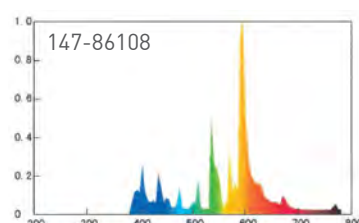

ΛΑΜΠΤΗΡΑΣ ΜΕΤΑΛΛΟΥ G12 240V

Χρώμα γυαλιού Διάφανο

ΚΩΔΙΚΟΣ	ΝΤΟΥΙ	CRI Ra	WATT	KELVIN	LM / W	mA	ΔΙΑΣΤΑΣΗ (Υ) mm (Ø)	ΠΟΣΟΤΗΤΑ ΚΙΒΩΤΙΟΥ	ΤΙΜΗ
147-86103	G12	>70	70W	6400K	96	1,00	90 x 22,5	1/10/100	15,20 €
147-86104	G12	>65	70W	4200K	96	1,00	90 x 22,5	1/10/100	15,20 €
147-86105	G12	>65	70W	3000K	96	1,00	90 x 22,5	1/10/100	15,20 €
147-86106	G12	>70	150W	6400K	90	1,80	100 x 22,5	1/10/100	15,85 €
147-86107	G12	>65	150W	4200K	90	1,80	100 x 22,5	1/10/100	15,85 €
147-86108	G12	>65	150W	3000K	92	1,80	100 x 22,5	1/10/100	15,85 €

Photometry

ΦΑΣΜΑΤΙΚΗ ΚΑΤΑΝΟΜΗ

ΧΡΩΜΑΤΙΚΟ ΔΙΑΓΡΑΜΜΑ

ΦΑΣΜΑΤΙΚΗ ΚΑΤΑΝΟΜΗ

ΧΡΩΜΑΤΙΚΟ ΔΙΑΓΡΑΜΜΑ