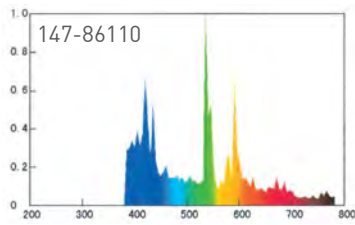

ΛΑΜΠΤΗΡΑΣ ΜΕΤΑΛΛΟΥ Rx7s 240V

Χρώμα γυαλιού Διάφανο

ΚΩΔΙΚΟΣ	ΝΤΟΥΙ	CRI Ra	WATT	KELVIN	LM / W	mA	ΔΙΑΣΤΑΣΗ (Υ) mm (Ø)	ΠΟΣΟΤΗΤΑ ΚΙΒΩΤΙΟΥ	ΤΙΜΗ
147-86110	Rx7s	>70	70W	6400K	97	1,00	117 x 20	1/10/100	15,65 €
147-86111	Rx7s	>65	70W	4200K	97	1,00	117 x 20	1/10/100	15,65 €
147-86112	Rx7s	>65	70W	3000K	97	1,00	117 x 20	1/10/100	15,65 €
147-86113	Rx7s	>70	150W	6400K	95	1,80	136 x 22,5	1/10/100	15,85 €
147-86114	Rx7s	>65	150W	4200K	95	1,80	136 x 22,5	1/10/100	15,85 €
147-86115	Rx7s	>65	150W	3000K	95	1,80	136 x 22,5	1/10/100	15,85 €

Photometry

ΦΑΣΜΑΤΙΚΗ ΚΑΤΑΝΟΜΗ

ΧΡΩΜΑΤΙΚΟ ΔΙΑΓΡΑΜΜΑ