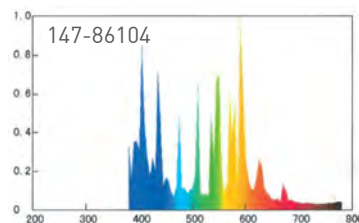

ΛΑΜΠΤΗΡΑΣ ΜΕΤΑΛΛΟΥ G12 240V

Χρώμα γυαλιού Διάφανο

ΚΩΔΙΚΟΣ	ΝΤΟΥΙ	CRI Ra	WATT	KELVIN	LM / W	mA	ΔΙΑΣΤΑΣΗ (Υ) mm (Ø)	ΠΟΣΟΤΗΤΑ ΚΙΒΩΤΙΟΥ	ΤΙΜΗ
147-86103	G12	>70	70W	6400K	96	1,00	90 x 22,5	1/10/100	15,20 €
147-86104	G12	>65	70W	4200K	96	1,00	90 x 22,5	1/10/100	15,20 €
147-86105	G12	>65	70W	3000K	96	1,00	90 x 22,5	1/10/100	15,20 €
147-86106	G12	>70	150W	6400K	90	1,80	100 x 22,5	1/10/100	15,85 €
147-86107	G12	>65	150W	4200K	90	1,80	100 x 22,5	1/10/100	15,85 €
147-86108	G12	>65	150W	3000K	92	1,80	100 x 22,5	1/10/100	15,85 €

Photometry

ΦΑΣΜΑΤΙΚΗ ΚΑΤΑΝΟΜΗ

ΧΡΩΜΑΤΙΚΟ ΔΙΑΓΡΑΜΜΑ