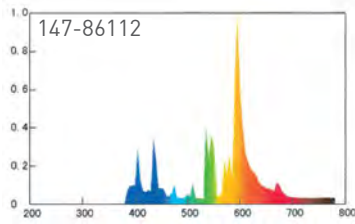

ΛΑΜΠΤΗΡΑΣ ΜΕΤΑΛΛΟΥ Rx7s 240V

Χρώμα γυαλιού Διάφανο

ΚΩΔΙΚΟΣ	ΝΤΟΥΙ	CRI Ra	WATT	KELVIN	LM / W	mA	ΔΙΑΣΤΑΣΗ (Υ) mm (Ø)	ΠΟΣΟΤΗΤΑ ΚΙΒΩΤΙΟΥ	ΤΙΜΗ
147-86110	Rx7s	>70	70W	6400K	97	1,00	117 x 20	1/10/100	15,65 €
147-86111	Rx7s	>65	70W	4200K	97	1,00	117 x 20	1/10/100	15,65 €
147-86112	Rx7s	>65	70W	3000K	97	1,00	117 x 20	1/10/100	15,65 €
147-86113	Rx7s	>70	150W	6400K	95	1,80	136 x 22,5	1/10/100	15,85 €
147-86114	Rx7s	>65	150W	4200K	95	1,80	136 x 22,5	1/10/100	15,85 €
147-86115	Rx7s	>65	150W	3000K	95	1,80	136 x 22,5	1/10/100	15,85 €

Photometry

ΦΑΣΜΑΤΙΚΗ ΚΑΤΑΝΟΜΗ

ΧΡΩΜΑΤΙΚΟ ΔΙΑΓΡΑΜΜΑ

ΦΑΣΜΑΤΙΚΗ ΚΑΤΑΝΟΜΗ

ΧΡΩΜΑΤΙΚΟ ΔΙΑΓΡΑΜΜΑ