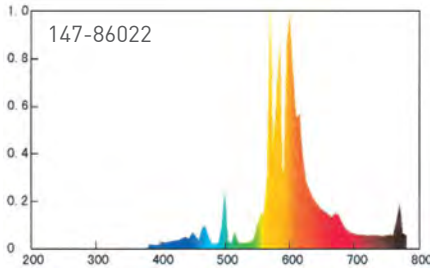

ΛΑΜΠΤΗΡΑΣ ΝΑΤΡΙΟΥ SOD-T ΣΩΛΗΝΩΤΟΣ E27/E40 240V

Χρώμα γυαλιού Διάφανο

Volts
220-240V
50-60Hz

BOX
PACK

32000h
χρόνος ζωής

-30°C/45°C
Θερμοκρασία
Λειτουργίας

ΚΩΔΙΚΟΣ	ΝΤΟΥΙ	CRI Ra	WATT	KELVIN	LM / W	mA	ΔΙΑΣΤΑΣΗ (Υ) mm (Ø)	ΠΟΣΟΤΗΤΑ ΚΙΒΩΤΙΟΥ	ΤΙΜΗ
147-86020	E27	>25	70W	2050K	97	1,00	156 x 38	1/12	14,60 €
147-86021	E40	>25	100W	2050K	110	1,20	180 x 46	1/12	15,45 €
147-86022	E40	>25	150W	2050K	120	1,80	210 x 46	1/12	16,15 €
147-86023	E40	>25	250W	2050K	136	3,00	260 x 46	1/12	17,25 €
147-86024	E40	>25	400W	2050K	143	4,40	285 x 46	1/12	18,90 €

Photometry

ΦΑΣΜΑΤΙΚΗ ΚΑΤΑΝΟΜΗ