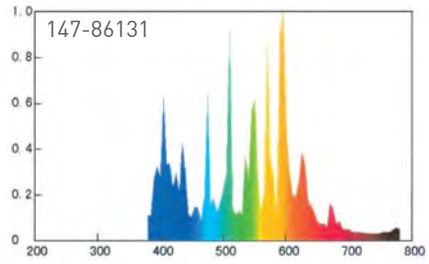

ΛΑΜΠΤΗΡΑΣ ΜΕΤΑΛΛΟΥ ΑΧΛΑΔΩΤΟΣ E27 240V

Χρώμα γυαλιού Λευκό

ΚΩΔΙΚΟΣ	ΝΤΟΥΙ	CRI Ra	WATT	KELVIN	LM / W	mA	ΔΙΑΣΤΑΣΗ (Υ) mm (Ø)	ΠΟΣΟΤΗΤΑ ΚΙΒΩΤΙΟΥ	ΤΙΜΗ
147-86130	E27	>65	70W	4000K	86	1,00	145 x 55	1/40	22,15 €
147-86131	E27	>65	100W	4000K	88	1,10	145 x 55	1/40	22,40 €
147-86132	E27	>65	150W	4000K	93	1,80	145 x 55	1/40	23,20 €

Photometry

ΦΑΣΜΑΤΙΚΗ ΚΑΤΑΝΟΜΗ