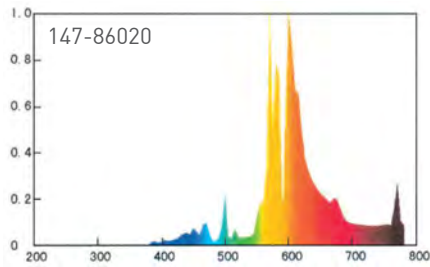

ΛΑΜΠΤΗΡΑΣ ΝΑΤΡΙΟΥ SOD-T ΣΩΛΗΝΩΤΟΣ E27/E40 240V

Χρώμα γυαλιού Διάφανο

Volts
220-240V
50-60Hz

BOX
PACK

32000h
χρόνος ζωής

-30°C/45°C
Θερμοκρασία
Λειτουργίας

ΚΩΔΙΚΟΣ	ΝΤΟΥΙ	CRI Ra	WATT	KELVIN	LM / W	mA	ΔΙΑΣΤΑΣΗ (Υ) mm (Ø)	ΠΟΣΟΤΗΤΑ ΚΙΒΩΤΙΟΥ	ΤΙΜΗ
147-86020	E27	>25	70W	2050K	97	1,00	156 x 38	1/12	14,60 €
147-86021	E40	>25	100W	2050K	110	1,20	180 x 46	1/12	15,45 €
147-86022	E40	>25	150W	2050K	120	1,80	210 x 46	1/12	16,15 €
147-86023	E40	>25	250W	2050K	136	3,00	260 x 46	1/12	17,25 €
147-86024	E40	>25	400W	2050K	143	4,40	285 x 46	1/12	18,90 €

Photometry

ΦΑΣΜΑΤΙΚΗ ΚΑΤΑΝΟΜΗ