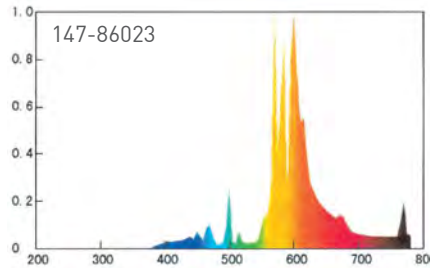

ΛΑΜΠΤΗΡΑΣ ΝΑΤΡΙΟΥ SOD-T ΣΩΛΗΝΩΤΟΣ E27/E40 240V

Χρώμα γυαλιού Διάφανο

Volts
220-240V
50-60Hz

BOX
PACK

32000h
χρόνος ζωής

-30°C/45°C
Θερμοκρασία
Λειτουργίας

ΚΩΔΙΚΟΣ	ΝΤΟΥΙ	CRI Ra	WATT	KELVIN	LM / W	mA	ΔΙΑΣΤΑΣΗ (Υ) mm (Ø)	ΠΟΣΟΤΗΤΑ ΚΙΒΩΤΙΟΥ	ΤΙΜΗ
147-86020	E27	>25	70W	2050K	97	1,00	156 x 38	1/12	14,60 €
147-86021	E40	>25	100W	2050K	110	1,20	180 x 46	1/12	15,45 €
147-86022	E40	>25	150W	2050K	120	1,80	210 x 46	1/12	16,15 €
147-86023	E40	>25	250W	2050K	136	3,00	260 x 46	1/12	17,25 €
147-86024	E40	>25	400W	2050K	143	4,40	285 x 46	1/12	18,90 €

Photometry

ΦΑΣΜΑΤΙΚΗ ΚΑΤΑΝΟΜΗ