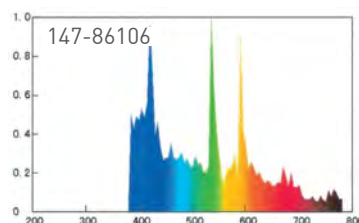

ΛΑΜΠΤΗΡΑΣ ΜΕΤΑΛΛΟΥ G12 240V

Χρώμα γυαλιού Διάφανο

ΚΩΔΙΚΟΣ	ΝΤΟΥΙ	CRI Ra	WATT	KELVIN	LM / W	mA	ΔΙΑΣΤΑΣΗ (Υ) mm (Ø)	ΠΟΣΟΤΗΤΑ ΚΙΒΩΤΙΟΥ	ΤΙΜΗ
147-86103	G12	>70	70W	6400K	96	1,00	90 x 22,5	1/10/100	15,20 €
147-86104	G12	>65	70W	4200K	96	1,00	90 x 22,5	1/10/100	15,20 €
147-86105	G12	>65	70W	3000K	96	1,00	90 x 22,5	1/10/100	15,20 €
147-86106	G12	>70	150W	6400K	90	1,80	100 x 22,5	1/10/100	15,85 €
147-86107	G12	>65	150W	4200K	90	1,80	100 x 22,5	1/10/100	15,85 €
147-86108	G12	>65	150W	3000K	92	1,80	100 x 22,5	1/10/100	15,85 €

Photometry

ΦΑΣΜΑΤΙΚΗ ΚΑΤΑΝΟΜΗ

ΧΡΩΜΑΤΙΚΟ ΔΙΑΓΡΑΜΜΑ

ΦΑΣΜΑΤΙΚΗ ΚΑΤΑΝΟΜΗ

ΧΡΩΜΑΤΙΚΟ ΔΙΑΓΡΑΜΜΑ