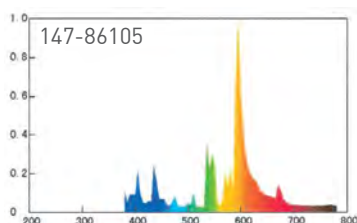

ΛΑΜΠΤΗΡΑΣ ΜΕΤΑΛΛΟΥ G12 240V

Χρώμα γυαλιού Διάφανο

ΚΩΔΙΚΟΣ	ΝΤΟΥΙ	CRI Ra	WATT	KELVIN	LM / W	mA	ΔΙΑΣΤΑΣΗ (Υ) mm (Ø)	ΠΟΣΟΤΗΤΑ ΚΙΒΩΤΙΟΥ	ΤΙΜΗ
147-86103	G12	>70	70W	6400K	96	1,00	90 x 22,5	1/10/100	15,20 €
147-86104	G12	>65	70W	4200K	96	1,00	90 x 22,5	1/10/100	15,20 €
147-86105	G12	>65	70W	3000K	96	1,00	90 x 22,5	1/10/100	15,20 €
147-86106	G12	>70	150W	6400K	90	1,80	100 x 22,5	1/10/100	15,85 €
147-86107	G12	>65	150W	4200K	90	1,80	100 x 22,5	1/10/100	15,85 €
147-86108	G12	>65	150W	3000K	92	1,80	100 x 22,5	1/10/100	15,85 €

Photometry

ΦΑΣΜΑΤΙΚΗ ΚΑΤΑΝΟΜΗ

ΧΡΩΜΑΤΙΚΟ ΔΙΑΓΡΑΜΜΑ

ΦΑΣΜΑΤΙΚΗ ΚΑΤΑΝΟΜΗ

ΧΡΩΜΑΤΙΚΟ ΔΙΑΓΡΑΜΜΑ