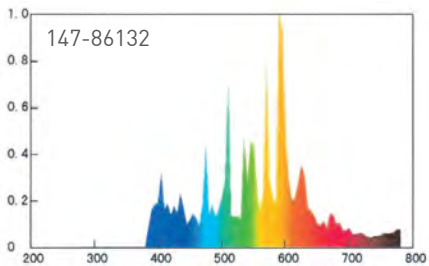

ΛΑΜΠΤΗΡΑΣ ΜΕΤΑΛΛΟΥ ΑΧΛΑΔΩΤΟΣ E27 240V

Χρώμα γυαλιού Λευκό

ΚΩΔΙΚΟΣ	ΝΤΟΥΙ	CRI Ra	WATT	KELVIN	LM / W	mA	ΔΙΑΣΤΑΣΗ (Υ) mm (Ø)	ΠΟΣΟΤΗΤΑ ΚΙΒΩΤΙΟΥ	ΤΙΜΗ
147-86130	E27	>65	70W	4000K	86	1,00	145 x 55	1/40	22,15 €
147-86131	E27	>65	100W	4000K	88	1,10	145 x 55	1/40	22,40 €
147-86132	E27	>65	150W	4000K	93	1,80	145 x 55	1/40	23,20 €

Photometry

ΦΑΣΜΑΤΙΚΗ ΚΑΤΑΝΟΜΗ