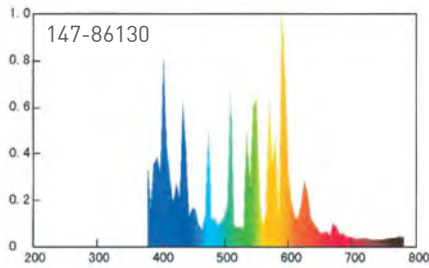

ΛΑΜΠΤΗΡΑΣ ΜΕΤΑΛΛΟΥ ΑΧΛΑΔΩΤΟΣ E27 240V

Χρώμα γυαλιού Λευκό

ΚΩΔΙΚΟΣ	ΝΤΟΥΙ	CRI Ra	WATT	KELVIN	LM / W	mA	ΔΙΑΣΤΑΣΗ (Υ) mm (Ø)	ΠΟΣΟΤΗΤΑ ΚΙΒΩΤΙΟΥ	ΤΙΜΗ
147-86130	E27	>65	70W	4000K	86	1,00	145 x 55	1/40	22,15 €
147-86131	E27	>65	100W	4000K	88	1,10	145 x 55	1/40	22,40 €
147-86132	E27	>65	150W	4000K	93	1,80	145 x 55	1/40	23,20 €

Photometry

ΦΑΣΜΑΤΙΚΗ ΚΑΤΑΝΟΜΗ