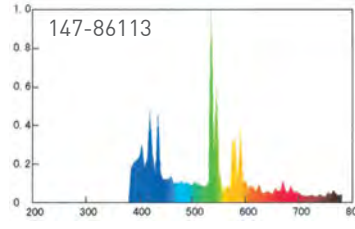

ΛΑΜΠΤΗΡΑΣ ΜΕΤΑΛΛΟΥ Rx7s 240V

Χρώμα γυαλιού Διάφανο

ΚΩΔΙΚΟΣ	ΝΤΟΥΙ	CRI Ra	WATT	KELVIN	LM / W	mA	ΔΙΑΣΤΑΣΗ (Υ) mm (Ø)	ΠΟΣΟΤΗΤΑ ΚΙΒΩΤΙΟΥ	ΤΙΜΗ
147-86110	Rx7s	>70	70W	6400K	97	1,00	117 x 20	1/10/100	15,65 €
147-86111	Rx7s	>65	70W	4200K	97	1,00	117 x 20	1/10/100	15,65 €
147-86112	Rx7s	>65	70W	3000K	97	1,00	117 x 20	1/10/100	15,65 €
147-86113	Rx7s	>70	150W	6400K	95	1,80	136 x 22,5	1/10/100	15,85 €
147-86114	Rx7s	>65	150W	4200K	95	1,80	136 x 22,5	1/10/100	15,85 €
147-86115	Rx7s	>65	150W	3000K	95	1,80	136 x 22,5	1/10/100	15,85 €

Photometry

ΦΑΣΜΑΤΙΚΗ ΚΑΤΑΝΟΜΗ

ΧΡΩΜΑΤΙΚΟ ΔΙΑΓΡΑΜΜΑ

ΦΑΣΜΑΤΙΚΗ ΚΑΤΑΝΟΜΗ

ΧΡΩΜΑΤΙΚΟ ΔΙΑΓΡΑΜΜΑ