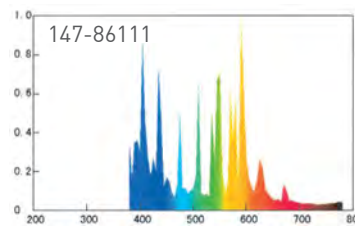

ΛΑΜΠΤΗΡΑΣ ΜΕΤΑΛΛΟΥ Rx7s 240V

Χρώμα γυαλιού Διάφανο

ΚΩΔΙΚΟΣ	ΝΤΟΥΙ	CRI Ra	WATT	KELVIN	LM / W	mA	ΔΙΑΣΤΑΣΗ (Υ) mm (Ø)	ΠΟΣΟΤΗΤΑ ΚΙΒΩΤΙΟΥ	ΤΙΜΗ
147-86110	Rx7s	>70	70W	6400K	97	1,00	117 x 20	1/10/100	15,65 €
147-86111	Rx7s	>65	70W	4200K	97	1,00	117 x 20	1/10/100	15,65 €
147-86112	Rx7s	>65	70W	3000K	97	1,00	117 x 20	1/10/100	15,65 €
147-86113	Rx7s	>70	150W	6400K	95	1,80	136 x 22,5	1/10/100	15,85 €
147-86114	Rx7s	>65	150W	4200K	95	1,80	136 x 22,5	1/10/100	15,85 €
147-86115	Rx7s	>65	150W	3000K	95	1,80	136 x 22,5	1/10/100	15,85 €

Photometry

ΦΑΣΜΑΤΙΚΗ ΚΑΤΑΝΟΜΗ

ΧΡΩΜΑΤΙΚΟ ΔΙΑΓΡΑΜΜΑ