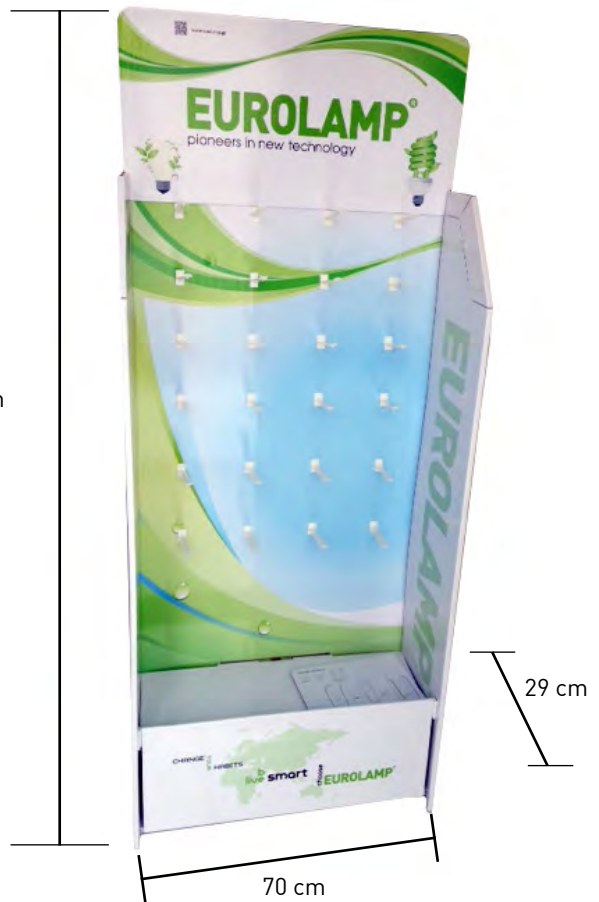

GACIA

EUROLAMP®

pioneers in new technology

STAND
ΛΑΜΠΤΗΡΩΝ

8
STAND

STAND ΛΑΜΠΤΗΡΩΝ

147-99971
STAND LED COLORS

147-99965
STAND ΛΑΜΠΤΗΡΩΝ LED