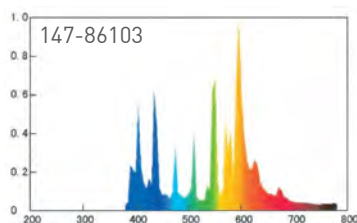

ΛΑΜΠΤΗΡΑΣ ΜΕΤΑΛΛΟΥ G12 240V

Χρώμα γυαλιού Διάφανο

ΚΩΔΙΚΟΣ	ΝΤΟΥΙ	CRI Ra	WATT	KELVIN	LM / W	mA	ΔΙΑΣΤΑΣΗ (Υ) mm (Ø)	ΠΟΣΟΤΗΤΑ ΚΙΒΩΤΙΟΥ	ΤΙΜΗ
147-86103	G12	>70	70W	6400K	96	1,00	90 x 22,5	1/10/100	15,20 €
147-86104	G12	>65	70W	4200K	96	1,00	90 x 22,5	1/10/100	15,20 €
147-86105	G12	>65	70W	3000K	96	1,00	90 x 22,5	1/10/100	15,20 €
147-86106	G12	>70	150W	6400K	90	1,80	100 x 22,5	1/10/100	15,85 €
147-86107	G12	>65	150W	4200K	90	1,80	100 x 22,5	1/10/100	15,85 €
147-86108	G12	>65	150W	3000K	92	1,80	100 x 22,5	1/10/100	15,85 €

Photometry

ΦΑΣΜΑΤΙΚΗ ΚΑΤΑΝΟΜΗ

ΧΡΩΜΑΤΙΚΟ ΔΙΑΓΡΑΜΜΑ