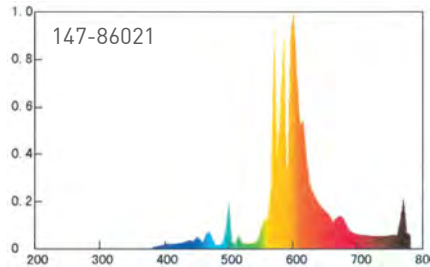

ΛΑΜΠΤΗΡΑΣ ΝΑΤΡΙΟΥ SOD-T ΣΩΛΗΝΩΤΟΣ E27/E40 240V

Χρώμα γυαλιού Διάφανο

Volts
220-240V
50-60Hz

BOX
PACK

32000h
χρόνος ζωής

-30°C/45°C
Θερμοκρασία
Λειτουργίας

ΚΩΔΙΚΟΣ	ΝΤΟΥΙ	CRI Ra	WATT	KELVIN	LM / W	mA	ΔΙΑΣΤΑΣΗ (Υ) mm (Ø)	ΠΟΣΟΤΗΤΑ ΚΙΒΩΤΙΟΥ	ΤΙΜΗ
147-86020	E27	>25	70W	2050K	97	1,00	156 x 38	1/12	14,60 €
147-86021	E40	>25	100W	2050K	110	1,20	180 x 46	1/12	15,45 €
147-86022	E40	>25	150W	2050K	120	1,80	210 x 46	1/12	16,15 €
147-86023	E40	>25	250W	2050K	136	3,00	260 x 46	1/12	17,25 €
147-86024	E40	>25	400W	2050K	143	4,40	285 x 46	1/12	18,90 €

Photometry

ΦΑΣΜΑΤΙΚΗ ΚΑΤΑΝΟΜΗ