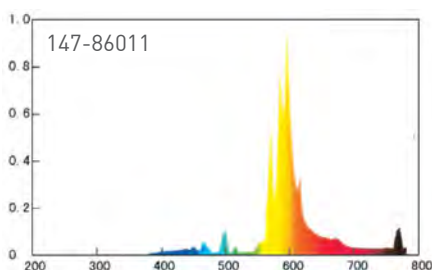

ΛΑΜΠΤΗΡΑΣ ΝΑΤΡΙΟΥ ΑΧΛΑΔΩΤΟΣ SOD-ED E27/E40 240V

Χρώμα γυαλιού Λευκό

Volts 220-240V 50-60Hz
BOX PACK
30000h χρόνος ζωής
32000h χρόνος ζωής
-30°C/45°C Θερμοκρασία λειτουργίας

ΚΩΔΙΚΟΣ	ΝΤΟΥΙ	CRI Ra	WATT	KELVIN	LM / W	mA	ΔΙΑΣΤΑΣΗ (Υ) mm (Ø)	ΠΟΣΟΤΗΤΑ ΚΙΒΩΤΙΟΥ	ΤΙΜΗ
147-86011*	E27	>25	70W	2050K	89	1,00	145 x 54	1/40	13,85 €
147-86013	E40	>25	150W	2050K	113	1,80	185 x 76	1/12	15,85 €
147-86015	E40	>25	250W	2050K	124	3,00	228 x 90	1/12	17,65 €
147-86016	E40	>25	400W	2050K	135	4,40	235 x 90	1/12	20,80 €

Photometry

ΦΑΣΜΑΤΙΚΗ ΚΑΤΑΝΟΜΗ