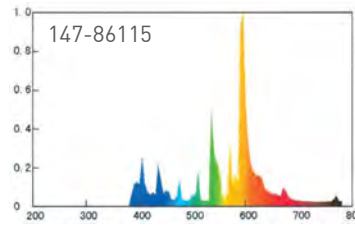

ΛΑΜΠΤΗΡΑΣ ΜΕΤΑΛΛΟΥ Rx7s 240V

Χρώμα γυαλιού Διάφανο

ΚΩΔΙΚΟΣ	ΝΤΟΥΙ	CRI Ra	WATT	KELVIN	LM / W	mA	ΔΙΑΣΤΑΣΗ (Υ) mm (Ø)	ΠΟΣΟΤΗΤΑ ΚΙΒΩΤΙΟΥ	ΤΙΜΗ
147-86110	Rx7s	>70	70W	6400K	97	1,00	117 x 20	1/10/100	15,65 €
147-86111	Rx7s	>65	70W	4200K	97	1,00	117 x 20	1/10/100	15,65 €
147-86112	Rx7s	>65	70W	3000K	97	1,00	117 x 20	1/10/100	15,65 €
147-86113	Rx7s	>70	150W	6400K	95	1,80	136 x 22,5	1/10/100	15,85 €
147-86114	Rx7s	>65	150W	4200K	95	1,80	136 x 22,5	1/10/100	15,85 €
147-86115	Rx7s	>65	150W	3000K	95	1,80	136 x 22,5	1/10/100	15,85 €

Photometry

ΦΑΣΜΑΤΙΚΗ ΚΑΤΑΝΟΜΗ

ΧΡΩΜΑΤΙΚΟ ΔΙΑΓΡΑΜΜΑ

ΦΑΣΜΑΤΙΚΗ ΚΑΤΑΝΟΜΗ

ΧΡΩΜΑΤΙΚΟ ΔΙΑΓΡΑΜΜΑ