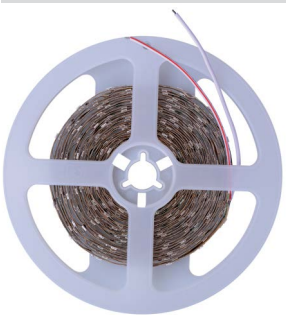

TAINIA LED CCT 5 ΜΕΤΡΩΝ 10W DC 24V IP68
LED TAPE CCT 5 METERS 10W DC 24V IP68

**30%
ENERGY
SAVING**

PRO

CODE	WATT	KELVIN	LUMEN/ CHIP	ΔΙΑΣΤΑΣΗ mm DIMENSION	ΕΠ/ΝΕΤΑΙ ΕΩΣ EXPANDS TO	ΠΟΣΟΤΗΤΑ QUANTITY	ΤΙΜΗ PRICE
147-70366	10W/m	2200-6500	18-20lm/chip	8x5000x10	10m	1/25/100	108.00 €