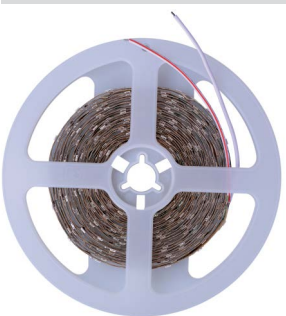

TAINIA LED 5 ΜΕΤΡΩΝ 20W 24V 6500K IP68
LED TAPE 5M 20W 24V 6500K IP68

**30%
ENERGY
SAVING**

PRO

CODE	WATT	KELVIN	LUMEN/ M	ΔΙΑΣΤΑΣΗ mm DIMENSION	ΕΠ/ΝΕΤΑΙ ΕΩΣ EXPANDS TO	ΠΟΣΟΤΗΤΑ QUANTITY	ΤΙΜΗ PRICE
147-70370	20W/m	6500K	1770lm/m	4.4x5000x10	10mm	1/25	102.00 €
147-70371	20W/m	4000K	1770lm/m	4.4x5000x10	10mm	1/25	102.00 €
147-70372	20W/m	3000K	1770lm/m	4.4x5000x10	10mm	1/25	102.00 €