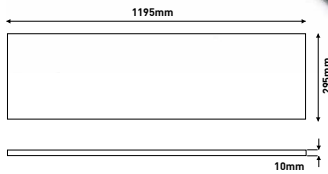

ΦΩΤΙΣΤΙΚΟ PANEL LED ΑΣΗΜΙ 120X30
PANEL LIGHT LED SILVER 120X30