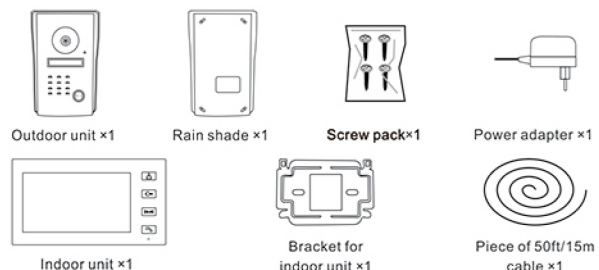

Package Contents