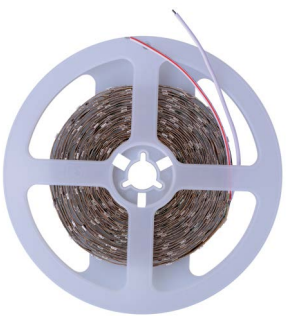

TAINIA LED 5 ΜΕΤΡΩΝ 10W DC12V IP68
LED TAPE 5 METERS 10W DC12V IP68

**30%
ENERGY
SAVING**

PRO

CODE	WATT	KELVIN	LUMEN/ CHIP	ΔΙΑΣΤΑΣΗ mm DIMENSION	ΕΠ/ΝΕΤΑΙ ΕΩΣ EXPANDS TO	ΠΟΣΟΤΗΤΑ QUANTITY	ΤΙΜΗ PRICE
147-70350	10W/m	6500K	20-22/CHIP	8x5000x3	10m	1/25/100	54.60 €
147-70351	10W/m	4000K	20-22/CHIP	8x5000x3	10m	1/25/100	54.60 €
147-70352	10W/m	3000K	20-22/CHIP	8x5000x3	10m	1/25/100	54.60 €
147-70356*	10W/m	RGB	12-15/CHIP	8x5000x3	10m	1/25/100	86.00 €
147-70358*	10W/m	RGBNW	12-15/CHIP	10x5000x2.2	10m	1/25/100	132.00 €