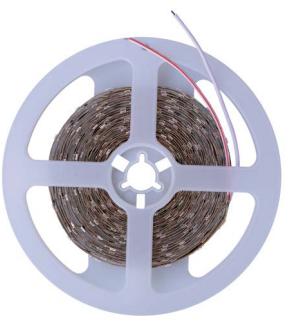

TAINIA LED 5 ΜΕΤΡΩΝ 10W DC24V IP68
LED TAPE 5 METERS 10W DC24V IP68

**30%
ENERGY
SAVING**

PRO

CODE	WATT	KELVIN	LUMEN/ CHIP	ΔΙΑΣΤΑΣΗ mm DIMENSION	ΕΠ/ΝΕΤΑΙ ΕΩΣ EXPANDS TO	ΠΟΣΟΤΗΤΑ QUANTITY	ΤΙΜΗ PRICE
147-70360	10W/m	6500K	22-26lm	8x5000x10	10m	1/25/100	54.60 €
147-70361	10W/m	4000K	22-26lm	8x5000x10	10m	1/25/100	54.60 €
147-70362	10W/m	3000K	22-26lm	8x5000x10	10m	1/25/100	54.60 €
147-70363	10W/m	RGB	200-260MC	8x5000x14	10m	1/25/100	86.00 €
147-70364	10W/m	RGBW	2000-2400MCD	8x5000x14	10m	1/25/100	132.00 €
147-70365	10W/m	RGB+WW /		4.4x5000x14	10m	1/25/100	138.00 €