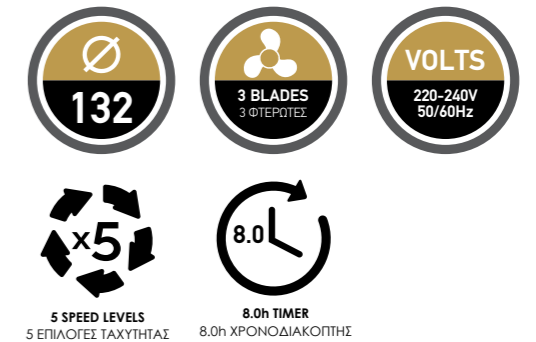

Reverse Blades Rotation
Δυνατότητα Αντίστροφης Περιστροφής

Ideal for Summer and Winter
Ιδανικό για Καλοκαιρινούς και Χειμερινούς Μήνες