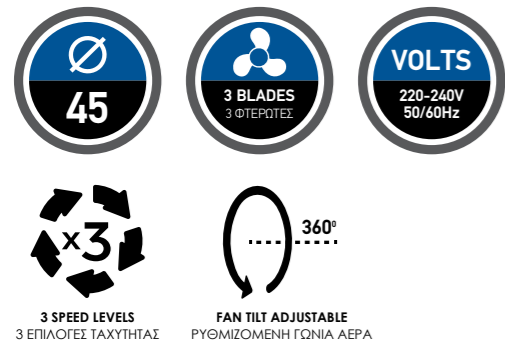

PACKINGDESIGN

147-29355

Metallic Floor Fan

Μεταλλικός
Ανεμιστήρας Επιδαπέδιος

COOLWAVE^{SERIES} 90W

TECHNICAL SPECIFICATION

ΤΕΧΝΙΚΑ ΧΑΡΑΚΤΗΡΙΣΤΙΚΑ

TYPE OF BASE:
BRACKETS
TYPE OF GRID:
RADIAL
FAN'S / BLADES MATERIAL:
METALLIC / METALLIC
FAN'S COLOR:
SILVER
FAN'S HEIGHT:
51cm
FAN'S SPEEDS:
3
FAN'S ADJUSTABLE TILT:
360°
RPM:
1300
WEIGHT(GW/NW):
4.5/3.9kg
NOISE LEVEL:
60dB