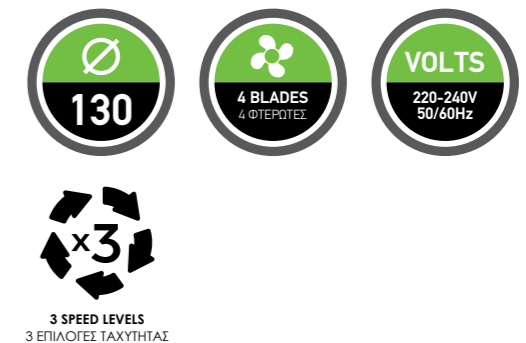

1/1

Reverse Blades Rotation
Δυνατότητα Αντίστροφης Περιστροφής

Ideal for Summer and Winter
Ιδανικό για Καλοκαιρινούς και Χειμερινούς Μήνες