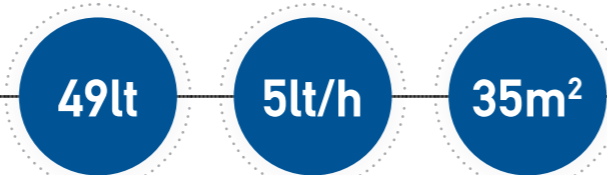

TANK CAPACITY ΧΡΗΤΙΚΟΤΗΤΑ ΔΕΞΑΜΕΝΗΣ
MIST OUTPUT ΔΥΝΑΤΟΤΗΤΑ ΥΔΡΟΝΕΦΩΣΗΣ
AREA COVERAGE ΚΑΛΥΨΗ ΠΕΡΙΟΧΗΣ

147-29616