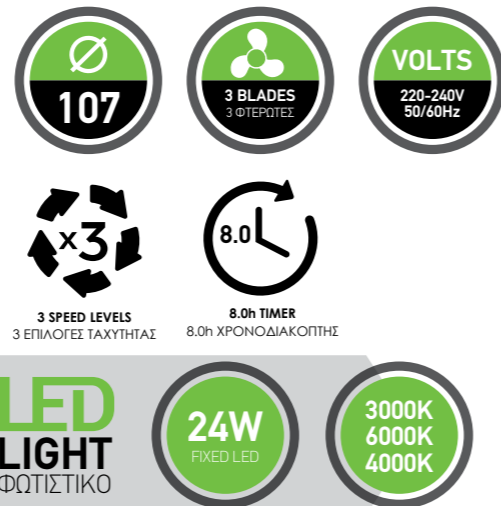

ΤΕΧΝΙΚΑ ΧΑΡΑΚΤΗΡΙΣΤΙΚΑ

ΥΛΙΚΟ ΚΑΤΑΣΚΕΥΗΣ ΑΝΕΜΙΣΤΗΡΑ / ΦΙΤΕΡΟΤΩΝ:
ΜΕΤΑΛΛΙΚΟ / PLY
ΧΡΩΜΑ ΑΝΕΜΙΣΤΗΡΑ:
ΛΕΥΚΟ & ΞΥΛΟ
ΥΨΟΣ ΑΝΕΜΙΣΤΗΡΑ:
38cm
ΤΑΧΥΤΗΤΕΣ:
3
RPM:
240
ΒΑΡΟΣ(G/W/NW):
7.2/6.2kg
ΣΤΑΘΜΗ ΘΟΡΥΒΟΥ:
40dB