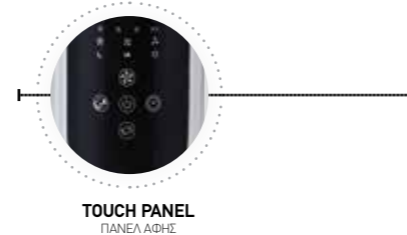

147-29062

Tower Fan with ionizer

Ανεμιστήρας Πύργος
με ιονιστή

GOLDEN SERIES
40W

TECHNICAL SPECIFICATION

TYPE OF BASE:
ROUND
TYPE OF GRID:
LINE
FAN'S / BLADES MATERIAL:
ABS / PLASTIC
FAN'S COLOR:
WHITE
FAN'S HEIGHT:
81cm
TIMER:
7.5h
FAN'S SPEEDS:
3
ROTATED:
80°
RPM:
2300
WEIGHT(G/W/NW):
2.4/2.0kg
NOISE LEVEL:
57.69dB

ΤΕΧΝΙΚΑ ΧΑΡΑΚΤΗΡΙΣΤΙΚΑ

ΤΥΠΟΣ ΒΑΣΗΣ:
ΣΤΡΟΓΓΥΛΗ
ΤΥΠΟΣ ΠΛΕΓΜΑΤΟΣ:
ΓΡΑΜΜΩΤΟ
ΥΛΙΚΟ ΚΑΤΑΣΚΕΥΗΣ ΑΝΕΜΙΣΤΗΡΑ / ΦΙΤΕΡΟΤΩΝ:
ABS / ΠΛΑΣΤΙΚΟ
ΧΡΩΜΑ ΑΝΕΜΙΣΤΗΡΑ:
ΛΕΥΚΟ
ΥΨΟΣ ΑΝΕΜΙΣΤΗΡΑ:
81cm
ΧΡΟΝΟΔΙΑΚΟΠΤΗΣ:
7.5h
ΤΑΧΥΤΗΤΕΣ:
3
ΠΕΡΙΣΤΡΕΦΟΜΕΝΟΣ:
80°
RPM:
2300
ΒΑΡΟΣ(G/W/NW):
2.4/2.0kg
ΣΤΑΘΜΗ ΘΟΡΥΒΟΥ:
57.69dB

1/1

PACKING DESIGN

147-29052

Round Box Fan

Στρογγυλός
Ανεμιστήρας
Box Fan

COOLWAVE SERIES
90W

TECHNICAL SPECIFICATION

TYPE OF GRID:
LINE
FAN'S / BLADES MATERIAL:
PLASTIC / PLASTIC
FAN'S COLOR:
BLACK
FAN'S HEIGHT:
59cm
FAN'S SPEEDS:
3
FAN'S ADJUSTABLE TILT:
60°
RPM:
1250
WEIGHT(G/W/NW):
3.49kg
NOISE LEVEL:
40dB

ΤΕΧΝΙΚΑ ΧΑΡΑΚΤΗΡΙΣΤΙΚΑ

ΤΥΠΟΣ ΠΛΕΓΜΑΤΟΣ:
ΓΡΑΜΜΩΤΟ
ΥΛΙΚΟ ΚΑΤΑΣΚΕΥΗΣ ΑΝΕΜΙΣΤΗΡΑ / ΦΙΤΕΡΟΤΩΝ:
ΠΛΑΣΤΙΚΟ / ΠΛΑΣΤΙΚΟ
ΧΡΩΜΑ ΑΝΕΜΙΣΤΗΡΑ:
ΜΑΥΡΟ
ΥΨΟΣ ΑΝΕΜΙΣΤΗΡΑ:
59cm
ΤΑΧΥΤΗΤΕΣ:
3
ΠΥΩΜΙΖΟΜΕΝΗ ΓΩΝΙΑ ΚΑΙΘΗΣ:
60°
RPM:
1250
ΒΑΡΟΣ(G/W/NW):
3.49kg
ΣΤΑΘΜΗ ΘΟΡΥΒΟΥ:
40dB

1/1

PACKING DESIGN