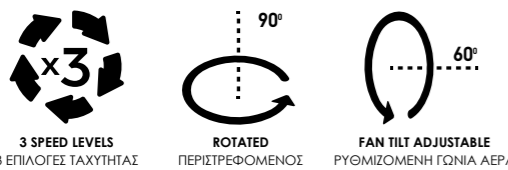

COOLWAVE_{SERIES}
40W