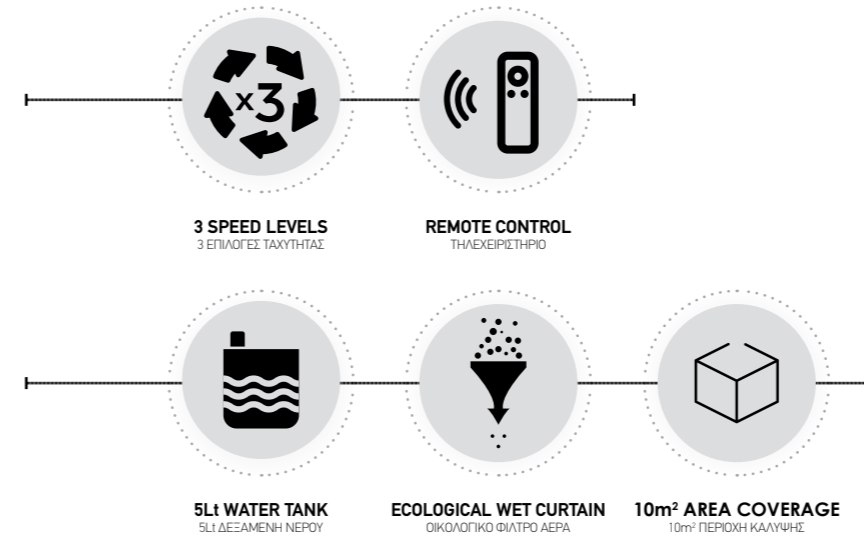

1/1

PACKINGDESIGN

147-29800

EUROLAMP®

AIR COOLERS

ΑΝΕΜΙΣΤΗΡΕΣ
AIR COOLERS

Air Cooler

COOLWAVE SERIES 80W