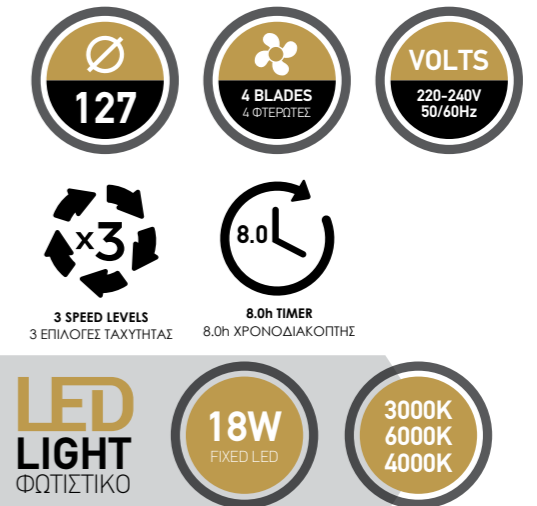

ΤΕΧΝΙΚΑ ΧΑΡΑΚΤΗΡΙΣΤΙΚΑ

ΥΛΙΚΟ ΚΑΤΑΣΚΕΥΗΣ ΑΝΕΜΙΣΤΗΡΑ / ΦΙΤΕΡΟΤΩΝ:
ΜΕΤΑΛΛΙΚΟ / PLY
ΧΡΩΜΑ ΑΝΕΜΙΣΤΗΡΑ:
ΜΑΥΡΟ
ΥΨΟΣ ΑΝΕΜΙΣΤΗΡΑ:
36cm
ΤΑΧΥΤΗΤΕΣ:
3
RPM:
210
ΒΑΡΟΣ(G/W/NW):
7.0/6.0kg
ΣΤΑΘΜΗ ΘΟΡΥΒΟΥ:
40dB