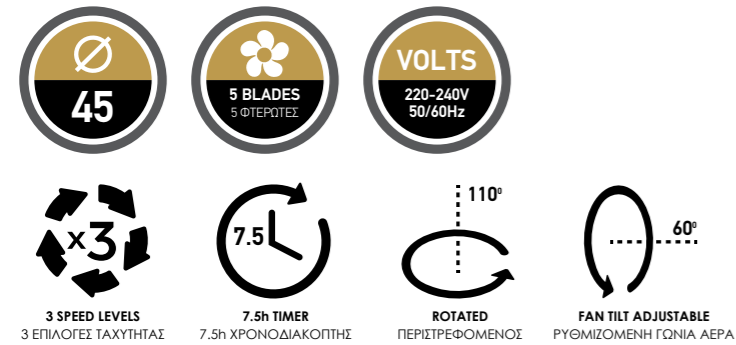

χρονοδιακόπτη & τηλεχειριστήριο

GOLDEN SERIES
60W

ADJUSTABLE HEIGHT
ΡΥΘΜΙΖΟΜΕΝΟ ΥΨΟΣ

REMOTE CONTROL
ΤΗΛΕΧΕΙΡΙΣΤΗΡΙΟ

PACKING DESIGN

TECHNICAL SPECIFICATION

TYPE OF BASE:
ROUND
TYPE OF GRID:
LINE
FAN'S / BLADES MATERIAL:
PLASTIC / PLASTIC
FAN'S COLOR:
BLACK
FAN'S HEIGHT:
130cm
FAN'S ADJUSTABLE HEIGHT:
120-130cm
TIMER:
7.5h
FAN'S SPEEDS:
3
FAN'S ADJUSTABLE TILT:
60°
ROTATED:
110°
RPM:
1250
WEIGHT(G/W/NW):
7.5kg/6.5kg
NOISE LEVEL:
40dB