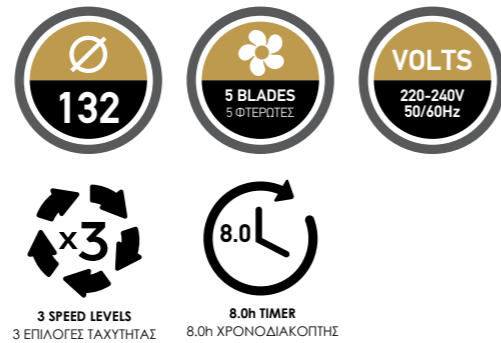

147-29376

Ceiling Fan

Ανεμιστήρας Οροφής

GOLDEN SERIES

80W

TECHNICAL SPECIFICATION

FAN'S / BLADES MATERIAL:
METALLIC / ABS
FAN'S COLOR:
BROWN
FAN'S HEIGHT:
40-45cm
FAN'S SPEEDS:
3
RPM:
180
WEIGHT(G/W/NW):
8.5/7.5kg
NOISE LEVEL:
60dB

ΤΕΧΝΙΚΑ ΧΑΡΑΚΤΗΡΙΣΤΙΚΑ

ΥΛΙΚΟ ΚΑΤΑΣΚΕΥΗΣ ΑΝΕΜΙΣΤΗΡΑ / ΦΙΛΕΡΩΤΩΝ:
ΜΕΤΑΛΛΙΚΟ / ABS
ΧΡΩΜΑ ΑΝΕΜΙΣΤΗΡΑ:
ΚΑΦΕ
ΥΨΟΣ ΑΝΕΜΙΣΤΗΡΑ:
40-45cm
ΤΑΧΥΤΗΤΕΣ:
3
RPM:
180
ΒΑΡΟΣ(G/W/NW):
8.5/7.5kg
ΣΤΑΘΜΗ ΘΟΥΡΥΘΟΥ:
60dB

1/1

FAN'S ACCESSORIES

ΑΞΕΣΟΥΑΡ ΑΝΕΜΙΣΤΗΡΩΝ