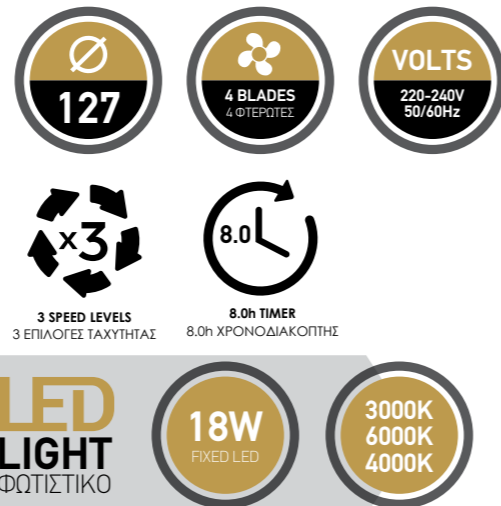

ΤΕΧΝΙΚΑ ΧΑΡΑΚΤΗΡΙΣΤΙΚΑ

ΥΛΙΚΟ ΚΑΤΑΣΚΕΥΗΣ ΑΝΕΜΙΣΤΗΡΑ / ΦΙΤΕΡΟΤΩΝ:
ΜΕΤΑΛΛΙΚΟ / PLY
ΧΡΩΜΑ ΑΝΕΜΙΣΤΗΡΑ:
ΧΡΩΜΑ ΞΥΛΟΥ
ΥΨΟΣ ΑΝΕΜΙΣΤΗΡΑ:
36cm
ΤΑΧΥΤΗΤΕΣ:
3
RPM:
210
ΒΑΡΟΣ(G/W/NW):
7.0/6.0kg
ΣΤΑΘΜΗ ΘΟΡΥΒΟΥ:
40dB