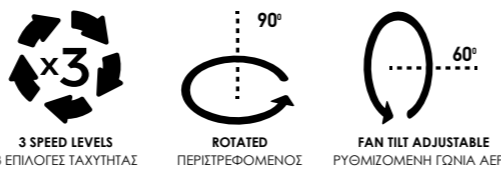

COOLWAVE_{SERIES}
25W

TECHNICAL SPECIFICATION

ΤΕΧΝΙΚΑ ΧΑΡΑΚΤΗΡΙΣΤΙΚΑ

TYPE OF BASE:
ROUND

TYPE OF GRID:
MESH

FAN'S / BLADES MATERIAL:
PP / PP

FAN'S COLOR:
WHITE

FAN'S HEIGHT:
49cm

FAN'S SPEEDS:
3

FAN'S ADJUSTABLE TILT:
60°

ROTATED:
90°

RPM:
1250

WEIGHT(GW/NW):
2.0/1.5kg

NOISE LEVEL:
50dB

1/1

ΤΥΠΟΣ ΒΑΣΗΣ:
ΣΤΡΟΓΓΥΛΗ

ΤΥΠΟΣ ΠΛΕΓΜΑΤΟΣ:
ΔΙΚΤΥΩΤΟ

ΥΛΙΚΟ ΚΑΤΑΣΚΕΥΗΣ ΑΝΕΜΙΣΤΗΡΑ / ΦΤΕΡΟΤΕΣ:
PP / PP

ΧΡΩΜΑ ΑΝΕΜΙΣΤΗΡΑ:
ΛΕΥΚΟ

ΥΨΟΣ ΑΝΕΜΙΣΤΗΡΑ:
49cm

ΤΑΧΥΤΗΤΕΣ:
3

ΡΥΘΜΙΖΟΜΕΝΗ ΓΩΝΙΑ ΚΑΙΣΗΣ:
60°

ΠΕΡΙΣΤΡΕΦΟΜΕΝΟΣ:
90°

RPM:
1250

ΒΑΡΟΣ(GW/NW):
2.0/1.5kg

ΣΤΑΘΜΗ ΘΟΡΥΒΟΥ:
50dB

TECHNICAL SPECIFICATION

ΤΕΧΝΙΚΑ ΧΑΡΑΚΤΗΡΙΣΤΙΚΑ

TYPE OF BASE:
ROUND

TYPE OF GRID:
MESH

FAN'S / BLADES MATERIAL:
PP / PP

FAN'S COLOR:
WHITE

FAN'S HEIGHT:
37cm

FAN'S SPEEDS:
2

FAN'S ADJUSTABLE TILT:
60°

ROTATED:
90°

RPM:
1250

WEIGHT(GW/NW):
1.5/1.1kg

NOISE LEVEL:
51dB

1/6

ΤΥΠΟΣ ΒΑΣΗΣ:
ΣΤΡΟΓΓΥΛΗ

ΤΥΠΟΣ ΠΛΕΓΜΑΤΟΣ:
ΔΙΚΤΥΩΤΟ

ΥΛΙΚΟ ΚΑΤΑΣΚΕΥΗΣ ΑΝΕΜΙΣΤΗΡΑ / ΦΤΕΡΟΤΕΣ:
PP / PP

ΧΡΩΜΑ ΑΝΕΜΙΣΤΗΡΑ:
ΛΕΥΚΟ

ΥΨΟΣ ΑΝΕΜΙΣΤΗΡΑ:
37cm

ΤΑΧΥΤΗΤΕΣ:
2

ΡΥΘΜΙΖΟΜΕΝΗ ΓΩΝΙΑ ΚΑΙΣΗΣ:
60°

ΠΕΡΙΣΤΡΕΦΟΜΕΝΟΣ:
90°

RPM:
1250

ΒΑΡΟΣ(GW/NW):
1.5/1.1kg

ΣΤΑΘΜΗ ΘΟΡΥΒΟΥ:
51dB

BLADELESS FAN
BOX FANS
TOWER FANS
AIR COOLERS

BLADELESS ΑΝΕΜΙΣΤΗΡΑΣ
ΒΟΧΑΝΕΜΙΣΤΗΡΕΣ
ΠΥΡΓΟΣ ΑΝΕΜΙΣΤΗΡΑΣ
AIR COOLERS

EUROLAMP®