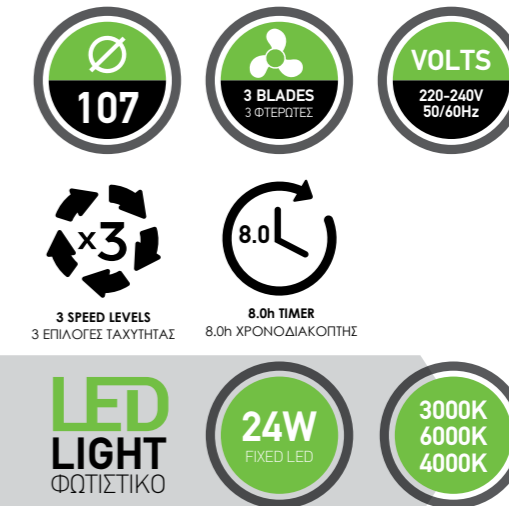

ΤΕΧΝΙΚΑ ΧΑΡΑΚΤΗΡΙΣΤΙΚΑ

ΥΛΙΚΟ ΚΑΤΑΣΚΕΥΗΣ ΑΝΕΜΙΣΤΗΡΑ / ΦΙΤΕΡΟΤΩΝ:
ΜΕΤΑΛΛΙΚΟ / PLY
ΧΡΩΜΑ ΑΝΕΜΙΣΤΗΡΑ:
ΜΑΥΡΟ & ΣΚΟΥΡΟ ΞΥΛΟ
ΥΨΟΣ ΑΝΕΜΙΣΤΗΡΑ:
38cm
ΤΑΧΥΤΗΤΕΣ:
3
RPM:
240
ΒΑΡΟΣ(G/W/NW):
7.2/6.2kg
ΣΤΑΘΜΗ ΘΟΡΥΒΟΥ:
40dB