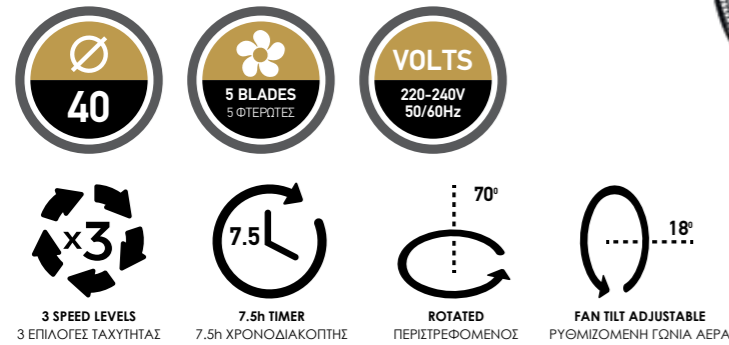

147-29036

3in1

Stand, Table and Wall Fan
with remote control & timer

3σε1

Ανεμιστήρας με Ορθοστάτη
Επιτραπέζιος και Επιτοίχιος
με χρονοδιακόπτη & τηλεχειριστήριο

GOLDEN SERIES 50W

TECHNICAL SPECIFICATION

TYPE OF BASE:
ROUND & WALL MOUNTED
TYPE OF GRID:
LINE
FAN'S / BLADES MATERIAL:
ABS & PP / PP
FAN'S COLOR:
BLACK
FAN'S HEIGHT:
140cm
FAN'S ADJUSTABLE HEIGHT:
115-140cm
TIMER:
7.5h
FAN'S SPEEDS:
3
FAN'S ADJUSTABLE TILT:
18°
ROTATED:
70°
RPM:
1150
WEIGHT (GW):
6.5kg
NOISE LEVEL:
60dB