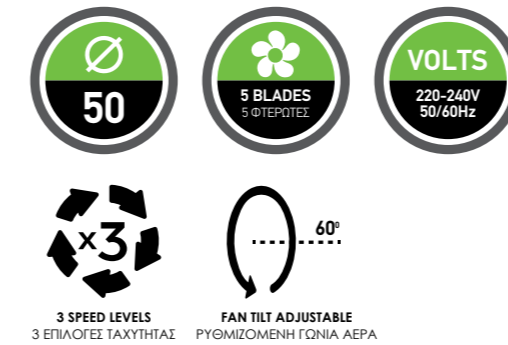

1/1

PACKING DESIGN

147-29052

Round Box Fan

Στρογγυλός
Ανεμιστήρας
Box Fan

COOLWAVE SERIES
90W

TECHNICAL SPECIFICATION

TYPE OF GRID:
LINE
FAN'S / BLADES MATERIAL:
PLASTIC / PLASTIC
FAN'S COLOR:
BLACK
FAN'S HEIGHT:
59cm
FAN'S SPEEDS:
3
FAN'S ADJUSTABLE TILT:
60°
RPM:
1250
WEIGHT(G/W/NW):
3.49kg
NOISE LEVEL:
40dB