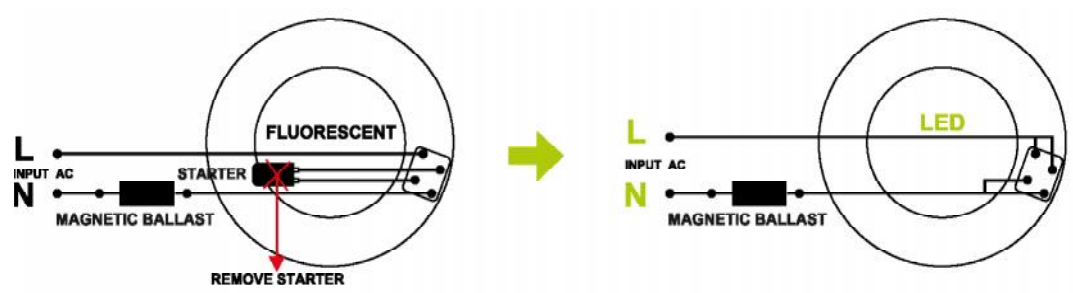

SMD LED T9

Light Bulb Icon	Light Bulb Icon	Light Bulb Icon	Light Bulb Icon	Light Bulb Icon	Light Bulb Icon	Light Bulb Icon	Light Bulb Icon	Light Bulb Icon	Light Bulb Icon	Light Bulb Icon
G10Q20CW	G10Q T9	20W	6000K	1700lm	180°	29x300 mm	Ra≥80	1/10	30000h	
G10Q32CW		32W		2500lm		29x400 mm