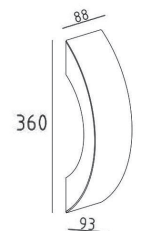

GRAPH

HI2671 3x3W 238Lm 3000K 100° 230V

- Σώμα χυτού αλουμινίου / Die casting aluminum body.
- Οπάλ πολυκαρβονικό κάλυμμα / Opal PC cover.
- Τροφοδοτικό LED πιστοποιημένο από την Intertek / LED driver certified by Intertek.

HI2671