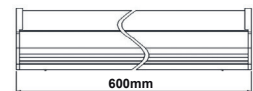

PHILO830

PHILO 13W 180° 230V

ΓΕΝ. ΣΥΣΚΕΥΑΣΙΑ
MASTER PACKING

PHILO1330 3000K 1100Lm

25

PHILO1340 4000K 1160Lm

25