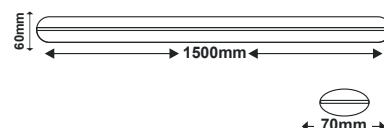

ECO5040
ECO5060

ECO 50W 120° 230V

ECO5040 4000K 3840Lm

12

ECO5060 6000K 4000Lm

12

ΓΕΝ. ΣΥΣΚΕΥΑΣΙΑ
MASTER PACKING

3.281ft 1m	35.70, 106.6ft 10.88, 32.49m	8.88ft 2.70, 106cm
6.562ft 2m	8.934, 28.04ft 2.72, 83.24m	17.72ft 5.40, 211cm
9.843ft 3m	3.966, 12.04ft 1.21, 36.73m	26.59ft 8.10, 321cm
13.124ft 4m	2.333, 6.96ft 0.71, 21.19m	35.43ft 10.80, 421cm
16.405ft 5m	1.438, 4.39ft 0.44, 13.50m	44.29ft 13.50, 521cm
Height	Exp. Emx	Angle: 106.94deg Diameter