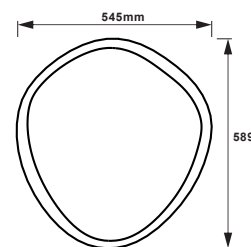

Z6040STC (Cosmos)

Z6040ST

Z6040ST*

Z6040ST

Z6040STC

ARTEMIS 60W 4000K 120° 230V

Z6040R Λευκό / White 4200Lm

Z6040RC Λευκό / White Cosmos 4200Lm