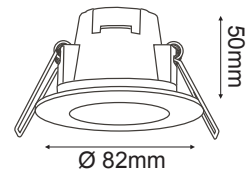

LED SMD κωνευτό φωτιστικό οροφής / LED SMD recessed ceiling luminaire VERA

30.000Hrs

IP65

2 έτη εγγύηση
2 years guarantee

VERA 5W 120° 230V Στρογγυλό / Round

VERA530RW Λευκό / White 3000K 400Lm

VERA540RW Λευκό / White 4000K 410Lm

VERA560RW Λευκό / White 6000K 420Lm

VERA530RNM Νίκελ Ματ / Nickel Matt 3000K 400Lm

VERA540RNM Νίκελ Ματ / Nickel Matt 4000K 410Lm

VERA560RNM Νίκελ Ματ / Nickel Matt 6000K 420Lm

VERA 5W 120° 230V Τετράγωνο / Square

VERA530SW Λευκό / White 3000K 400Lm

VERA540SW Λευκό / White 4000K 410Lm

VERA560SW Λευκό / White 6000K 420Lm

VERA530SNM Νίκελ Ματ / Nickel Matt 3000K 400Lm

VERA540SNM Νίκελ Ματ / Nickel Matt 4000K 410Lm

VERA560SNM Νίκελ Ματ / Nickel Matt 6000K 420Lm

- Σώμα από ειδικό θερμοπλαστικό PTB / PBT thermoplastic body.
- Οπάλ πολυκαρβονικός διαχύτης για ομοιόμορφο αποτέλεσμα φωτισμού. / Opal PC diffuser for uniform lighting result.
- Τάξη ευφλεκτότητας V-O / Flammability standard V-O.
- Εξωτερική φλάντζα στεγανοποίησης για μέγιστη προστασία / Outer waterproof flange for maximum protection.
- Εσωτερικό τροφοδοτικό LED πιστοποιημένο από TUV / Built-in TUV certified LED driver.

ΛΕΥΚΟ
WHITE

ΝΙΚΕΛ ΜΑΤ
NICKEL MATT

EPISTAR

	Center Beam LUX	Beam Width V H	
2m	34.22 LUX	4.2m	4.2m
4m	8.56 LUX	8.4m	8.4m
6m	3.80 LUX	12.7m	12.6m
8m	2.14 LUX	16.9m	16.9m
10m	1.37 LUX	21.1m	21.1m
12m	0.95 LUX	25.3m	25.3m

Vert.Spread:93.1

3000K

	Center Beam LUX	Beam Width V H	
2m	37.93 LUX	4.3m	4.2m
4m	9.48 LUX	8.5m	8.5m
6m	4.21 LUX	12.8m	12.7m
8m	2.37 LUX	17.0m	17.0m
10m	1.52 LUX	21.3m	21.2m
12m	1.05 LUX	25.6m	25.4m

Vert.Spread:93.7

4000K

	Center Beam LUX	Beam Width V H	
2m	44.52 LUX	3.9m	3.8m
4m	11.13 LUX	7.8m	7.7m
6m	4.95 LUX	11.7m	11.5m
8m	2.78 LUX	15.6m	15.3m
10m	1.78 LUX	19.5m	19.2m
12m	1.24 LUX	23.4m	23.0m

Vert.Spread:88.6

6000K