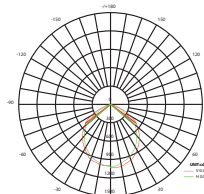

LED SMD προβολέας με αισθητήρα κίνησης / LED SMD flood luminaire with motion sensor "X"

30.000Hrs

IP66

2 Έτη εγγύηση
2 years guarantee

German Design

Slim Design

"X" 10W 120° 230V

ΓΕΝ. ΣΥΣΚΕΥΑΣΙΑ
MASTER PACKING

X1030S 3000K 800Lm	24
X1040S 4000K 840Lm	24
X1060S 6000K 890Lm	24

"X" 20W 120° 230V

ΓΕΝ. ΣΥΣΚΕΥΑΣΙΑ
MASTER PACKING

X2030S 3000K 1600Lm	12
X2040S 4000K 1660Lm	12
X2060S 6000K 1700Lm	12

"X" 30W 120° 230V

ΓΕΝ. ΣΥΣΚΕΥΑΣΙΑ
MASTER PACKING

X3030S 3000K 2500Lm	12
X3040S 4000K 2580Lm	12
X3060S 6000K 2660Lm	12

"X" 50W 120° 230V

ΓΕΝ. ΣΥΣΚΕΥΑΣΙΑ
MASTER PACKING

X5030S 3000K 4000Lm	12
X5040S 4000K 4100Lm	12
X5060S 6000K 4180Lm	12

EPISTAR

MAYPO
BLACK

- Σώμα χυτού αλουμινίου για ιδανική απαγωγή της θερμότητας / Die-casting aluminum body for ideal heat dissipation.
- Διαφανές πυρίμαχο γυαλί 5mm / Clear fire-resistant 5mm glass.
- Ανταυγαστήρας αλουμινίου υψηλής καθαρότητας / High-purity aluminum reflector.
- Αισθητήρας κίνησης με 50.000 on-off / Motion sensor with 50.000 on-off.
- 12 μέτρα μέγιστη εμβέλεια ανίχνευσης / 12m maximum detected range.
- 4 μέτρα μέγιστο ύψος ανίχνευσης / 4m maximum detected height.
- Δυνατότητα ρύθμισης χρόνου / Ability of time adjusting (10sec - 4min).
- Δυνατότητα ρύθμισης ευαισθησίας / Ability of sensitivity adjusting (10-20.000Lux).
- Θερμοκρασία λειτουργίας -15°~+50°C / Operating temperature -15°~+50°C.

X30**S

ΣΕ ΠΑΡΑΓΓΕΛΙΑ ΓΕΝ. ΣΥΣΚΕΥΑΣΙΑΣ ΕΠΙΠΛΕΟΝ ΕΚΠΤΩΣΗ 5%
FOR MASTER PACKING ORDER EXTRA DISCOUNT 5%