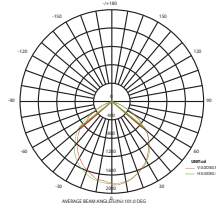

MAYPO
BLACK

- Σώμα χυτού αλουμινίου για ιδανική απαγωγή της θερμότητας / Die-casting aluminum body for ideal heat dissipation.
- Διαφανές πυρίμαχο γυαλί 5mm / Clear fire-resistant 5mm glass.
- Ανταυγαστήρας αλουμινίου υψηλής καθαρότητας / High-purity aluminum reflector.
- Ανοξειδωτα μεταλλικά κλιπς για ευκολότερη και γρηγορότερη συντήρηση / Stainless metal clips for easier and faster maintenance.
- Θερμοκρασία λειτουργίας -15°~+50°C / Operating temperature -15°~+50°C

ΣΕ ΠΑΡΑΓΓΕΛΙΑ ΓΕΝ. ΣΥΣΚΕΥΑΣΙΑΣ ΕΠΙΠΛΕΟΝ ΕΚΠΤΩΣΗ 5%
FOR MASTER PACKING ORDER EXTRA DISCOUNT 5%