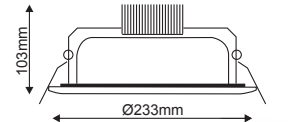

Φωτιστικά οροφής - ψευδοροφής LED / LED ceiling - recessed luminaires

LED χωνευτό φωτιστικό οροφής / LED recessed ceiling luminaire **LUCE - LUM**

30.000Hrs **IP44**

2 έτη εγγύηση
2 years guarantee

LUCE 20W 120° 230V Στρογγυλό / Round

LUCE2030W Λευκό / White 3000K 1740Lm

LUCE2040W Λευκό / White 4000K 1790Lm

LUCE2060W Λευκό / White 6000K 1860Lm

LUCE20**W
LUCE30**W

LUM 20W 120° 230V Στρογγυλό / Round

LUM2027S Νικελ Ματ / Nickel Matt 2700K 1870Lm

LUM2040S Νικελ Ματ / Nickel Matt 4000K 1960Lm

LUM2065S Νικελ Ματ / Nickel Matt 6500K 2040Lm

LUM20**S

LUCE 30W 120° 230V Στρογγυλό / Round

LUCE3030W Λευκό / White 3000K 2710Lm

LUCE3040W Λευκό / White 4000K 2790Lm

LUCE3060W Λευκό / White 6000K 2820Lm

LUCE3030NM Νικελ Ματ / Nickel Matt 3000K 2710Lm

LUCE3040NM Νικελ Ματ / Nickel Matt 4000K 2790Lm

LUCE3060NM Νικελ Ματ / Nickel Matt 6000K 2820Lm

LUCE30**W
LUCE30**NM

LUM 30W 120° 230V Στρογγυλό / Round

LUM3027S Νικελ Ματ / Nickel Matt 2700K 2840Lm

LUM3040S Νικελ Ματ / Nickel Matt 4000K 2930Lm

LUM3065S Νικελ Ματ / Nickel Matt 6500K 3040Lm

LUM30**S

ΛΕΥΚΟ WHITE
ΝΙΚΕΛ ΜΑΤ NICKEL MATT

LUCE

- Σώμα από χυτό αλουμίνιο / Die-casting aluminium body.
- Ανταυγαστήρας αλουμινίου υψηλής καθαρότητας / High purity aluminium reflector.
- Διαφανές πυρίμαχο γυαλί 3mm με αμμοβολή για αποφυγή θάμβωσης / Fire resistant transparent 3mm glass with sanblast to avoid glare.
- Τροφοδοτικό LED με ταχυσύνδεσμο / LED driver with fast connector.

LUM

- Υψηλής καθαρότητας ψύκτρα αλουμινίου / High purity aluminum heat sink.
- Πλαίσιο ανοξείδωτου χάλυβα / Stainless steel frame.
- Αντιθαμβωτικός πλαστικός οπάλ διαχύτης / Plastic anti-glare opal diffuser.
- Τροφοδοτικό LED με ταχυσύνδεσμο πιστοποιημένο από TUV / LED driver with fast connector certified by TUV.

LUM20