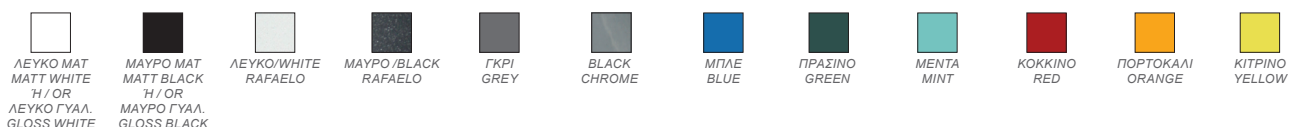

Σημείωση: Για βαφή διαφορετικού RAL εσωτερικά και εξωτερικά του φωτιστικού υπάρχει επιβάρυνση. Για κρεμαστή εγκατάσταση υπάρχει επιβάρυνση.
Notice: For different RAL paint interior and exterior of the luminaire there is extra charge. For pendant installation there is extra charge.

Επιλέξτε χρώμα ηλεκτροστατικής βαφής όπως παρατίθενται παρακάτω / Choose electrostatic painting as listed below.