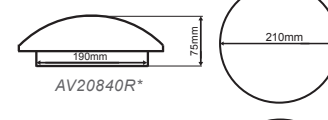

20W 4000K 120° 230V ΓΕΝ. ΣΥΣΚΕΥΑΣΙΑ MASTER PACKING

AV22040R Λευκό / White 1400Lm	10
AV22040RC Cosmos 1400Lm	10