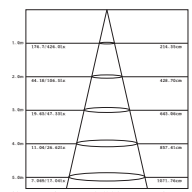

LED SMD προβολέας / LED SMD flood luminaire "X"

30.000Hrs

IP66

2 έτη εγγύηση
2 years guarantee

German Design

Slim Design

MAYPO
BLACK

"X" 10W 120° 230V

ΓΕΝ. ΣΥΣΚΕΥΑΣΙΑ
MASTER PACKING

X1030 3000K 800Lm	36
X1040 4000K 840Lm	36
X1060 6000K 890Lm	36

"X" 20W 120° 230V

ΓΕΝ. ΣΥΣΚΕΥΑΣΙΑ
MASTER PACKING

X2030 3000K 1600Lm	20
X2040 4000K 1660Lm	20
X2060 6000K 1700Lm	20

"X" 30W 120° 230V

ΓΕΝ. ΣΥΣΚΕΥΑΣΙΑ
MASTER PACKING

X3030 3000K 2500Lm	20
X3040 4000K 2580Lm	20
X3060 6000K 2660Lm	20

"X" 50W 120° 230V

ΓΕΝ. ΣΥΣΚΕΥΑΣΙΑ
MASTER PACKING

X5030 3000K 4000Lm	12
X5040 4000K 4100Lm	12
X5060 6000K 4180Lm	12

"X" 70W 120° 230V

ΓΕΝ. ΣΥΣΚΕΥΑΣΙΑ
MASTER PACKING

X7030 3000K 5800Lm	6
X7040 4000K 5920Lm	6
X7060 6000K 6050Lm	6

- Σώμα χυτού αλουμινίου για ιδανική απαγωγή της θερμότητας / Die-casting aluminum body for ideal heat dissipation.
- Διαφανές πυριμαχο γυαλί 5mm / Clear fire-resistant 5mm glass.
- Ανταυγαστήρας αλουμινίου υψηλής καθαρότητας / High-purity aluminum reflector.
- Ανοξειδωτες allen βίδες / Stainless allen screws.
- Θερμοκρασία λειτουργίας -15°~+50°C / Operating temperature -15°~+50°C

EPISTAR

X20**

ΣΕ ΠΑΡΑΓΓΕΛΙΑ ΓΕΝ. ΣΥΣΚΕΥΑΣΙΑΣ ΕΠΙΠΛΕΟΝ ΕΚΠΤΩΣΗ 5%
FOR MASTER PACKING ORDER EXTRA DISCOUNT 5%