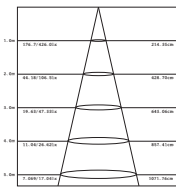

LED SMD προβολέας με αισθητήρα κίνησης / LED SMD flood luminaire with motion sensor "X"

30.000Hrs

IP66

2 Έτη εγγύηση
2 years guarantee

German Design

Slim Design

"X" 10W 120° 230V

ΓΕΝ. ΣΥΣΚΕΥΑΣΙΑ
MASTER PACKING

X1030S 3000K 800Lm	24
X1040S 4000K 840Lm	24
X1060S 6000K 890Lm	24

"X" 20W 120° 230V

ΓΕΝ. ΣΥΣΚΕΥΑΣΙΑ
MASTER PACKING

X2030S 3000K 1600Lm	12
X2040S 4000K 1660Lm	12
X2060S 6000K 1700Lm	12

"X" 30W 120° 230V

ΓΕΝ. ΣΥΣΚΕΥΑΣΙΑ
MASTER PACKING

X3030S 3000K 2500Lm	12
X3040S 4000K 2580Lm	12
X3060S 6000K 2660Lm	12

"X" 50W 120° 230V

ΓΕΝ. ΣΥΣΚΕΥΑΣΙΑ
MASTER PACKING

X5030S 3000K 4000Lm	12
X5040S 4000K 4100Lm	12
X5060S 6000K 4180Lm	12

EPISTAR

MAYPO
BLACK

- Σώμα χυτού αλουμινίου για ιδανική απαγωγή της θερμότητας / Die-casting aluminum body for ideal heat dissipation.
- Διαφανές πυρίμαχο γυαλί 5mm / Clear fire-resistant 5mm glass.
- Ανταυγαστήρας αλουμινίου υψηλής καθαρότητας / High-purity aluminum reflector.
- Αισθητήρας κίνησης με 50.000 on-off / Motion sensor with 50.000 on-off.
- 12 μέτρα μέγιστη εμβέλεια ανίχνευσης / 12m maximum detected range.
- 4 μέτρα μέγιστο ύψος ανίχνευσης / 4m maximum detected height.
- Δυνατότητα ρύθμισης χρόνου / Ability of time adjusting (10sec - 4min).
- Δυνατότητα ρύθμισης ευαισθησίας / Ability of sensitivity adjusting (10-20.000Lux).
- Θερμοκρασία λειτουργίας -15°~+50°C / Operating temperature -15°~+50°C.

X20**S

ΣΕ ΠΑΡΑΓΓΕΛΙΑ ΓΕΝ. ΣΥΣΚΕΥΑΣΙΑΣ ΕΠΙΠΛΕΟΝ ΕΚΠΤΩΣΗ 5%
FOR MASTER PACKING ORDER EXTRA DISCOUNT 5%