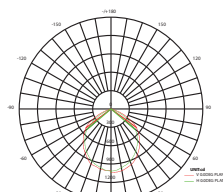

LED SMD προβολέας / LED SMD flood luminaire "X"

30.000Hrs

IP66

2 έτη εγγύηση
2 years guarantee

German Design

Slim Design

MAYPO
BLACK

"X" 10W 120° 230V

ΓΕΝ. ΣΥΣΚΕΥΑΣΙΑ
MASTER PACKING

X1030 3000K 800Lm	36
X1040 4000K 840Lm	36
X1060 6000K 890Lm	36

"X" 20W 120° 230V

ΓΕΝ. ΣΥΣΚΕΥΑΣΙΑ
MASTER PACKING

X2030 3000K 1600Lm	20
X2040 4000K 1660Lm	20
X2060 6000K 1700Lm	20

"X" 30W 120° 230V

ΓΕΝ. ΣΥΣΚΕΥΑΣΙΑ
MASTER PACKING

X3030 3000K 2500Lm	20
X3040 4000K 2580Lm	20
X3060 6000K 2660Lm	20

"X" 50W 120° 230V

ΓΕΝ. ΣΥΣΚΕΥΑΣΙΑ
MASTER PACKING

X5030 3000K 4000Lm	12
X5040 4000K 4100Lm	12
X5060 6000K 4180Lm	12

"X" 70W 120° 230V

ΓΕΝ. ΣΥΣΚΕΥΑΣΙΑ
MASTER PACKING

X7030 3000K 5800Lm	6
X7040 4000K 5920Lm	6
X7060 6000K 6050Lm	6

- Σώμα χυτού αλουμινίου για ιδανική απαγωγή της θερμότητας / Die-casting aluminum body for ideal heat dissipation.
- Διαφανές πυριμαχο γυαλί 5mm / Clear fire-resistant 5mm glass.
- Ανταυγαστήρας αλουμινίου υψηλής καθαρότητας / High-purity aluminum reflector.
- Ανοξειδωτες allen βίδες / Stainless allen screws.
- Θερμοκρασία λειτουργίας -15°~+50°C / Operating temperature -15°~+50°C

EPISTAR

X30**

ΣΕ ΠΑΡΑΓΓΕΛΙΑ ΓΕΝ. ΣΥΣΚΕΥΑΣΙΑΣ ΕΠΙΠΛΕΟΝ ΕΚΠΤΩΣΗ 5%
FOR MASTER PACKING ORDER EXTRA DISCOUNT 5%