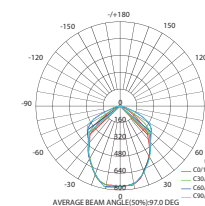

Φωτιστικά οροφής - ψευδοροφής LED / LED ceiling - recessed luminaires

LED χωνευτό φωτιστικό οροφής / LED recessed ceiling luminaire **LUCE - LUM**

30.000Hrs **IP44**

2 έτη εγγύηση
2 years guarantee

LUCE 20W 120° 230V Στρογγυλό / Round

LUCE2030W Λευκό / White 3000K 1740Lm

LUCE2040W Λευκό / White 4000K 1790Lm

LUCE2060W Λευκό / White 6000K 1860Lm

LUCE20**W
LUCE30**W

LUM 20W 120° 230V Στρογγυλό / Round

LUM2027S Νικελ Ματ / Nickel Matt 2700K 1870Lm

LUM2040S Νικελ Ματ / Nickel Matt 4000K 1960Lm

LUM2065S Νικελ Ματ / Nickel Matt 6500K 2040Lm

LUM20**S

LUCE 30W 120° 230V Στρογγυλό / Round

LUCE3030W Λευκό / White 3000K 2710Lm

LUCE3040W Λευκό / White 4000K 2790Lm

LUCE3060W Λευκό / White 6000K 2820Lm

LUCE3030NM Νικελ Ματ / Nickel Matt 3000K 2710Lm

LUCE3040NM Νικελ Ματ / Nickel Matt 4000K 2790Lm

LUCE3060NM Νικελ Ματ / Nickel Matt 6000K 2820Lm

LUCE30**W
LUCE30**NM

LUM 30W 120° 230V Στρογγυλό / Round

LUM3027S Νικελ Ματ / Nickel Matt 2700K 2840Lm

LUM3040S Νικελ Ματ / Nickel Matt 4000K 2930Lm

LUM3065S Νικελ Ματ / Nickel Matt 6500K 3040Lm

LUM30**S

ΛΕΥΚΟ WHITE
ΝΙΚΕΛ ΜΑΤ NICKEL MATT

LUCE

- Σώμα από χυτό αλουμίνιο / Die-casting aluminium body.
- Ανταυγαστήρας αλουμινίου υψηλής καθαρότητας / High purity aluminium reflector.
- Διαφανές πυρίμαχο γυαλί 3mm με αμμοβολή για αποφυγή θάμβωσης / Fire resistant transparent 3mm glass with sanblast to avoid glare.
- Τροφοδοτικό LED με ταχυσύνδεσμο / LED driver with fast connector.

LUM

- Υψηλής καθαρότητας ψύκτρα αλουμινίου / High purity aluminum heat sink.
- Πλαίσιο ανοξείδωτου χάλυβα / Stainless steel frame.
- Αντιθαμβωτικός πλαστικός οπάλ διαχύτης / Plastic anti-glare opal diffuser.
- Τροφοδοτικό LED με ταχυσύνδεσμο πιστοποιημένο από TUV / LED driver with fast connector certified by TUV.

LUM20