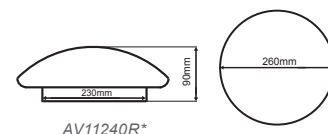

AV11240R*

20W 4000K 120° 230V ΓΕΝ. ΣΥΣΚΕΥΑΣΙΑ MASTER PACKING

AV12040R Λευκό / White 1400Lm	10
*AV12040RC Cosmos 1400Lm	10
AV12040RM Λευκό με αισθητήρα κίνησης μικροκυμάτων White with microwave motion sensor 1400Lm	10