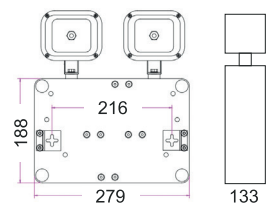

Γενικές σημειώσεις για φωτιστικά LED ασφαλείας

- Μην εγκαθιστάτε το φωτιστικό δίπλα σε εύφλεκτα υλικά
- Πριν εγκαταστήσετε το φωτιστικό φορτίστε για 24 ώρες
- Για μεγαλύτερη διάρκεια ζωής της μπαταρίας, πραγματοποιείτε αποφόρτιση κάθε 3 μήνες

General notices for emergency LED luminaires

- Don't install this luminaire next to flammable material
- Before installation charge the luminaire for 24 hours
- For maximum lifetime battery, discharge once per three months