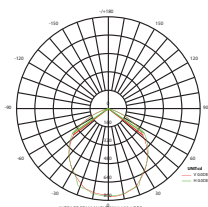

LINUS20**S

LINUS50**S