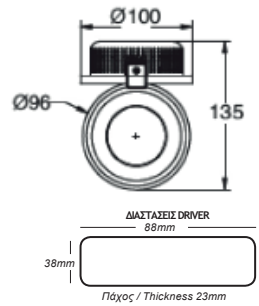

ΛΕΥΚΟ
WHITE

Height / AVRE	Beam Angle	Diameter
0.5m	4214.05lux	36.90cm
1.0m	1053.51lux	73.80cm
1.5m	468.23lux	110.70cm
2.0m	263.38lux	147.60cm
2.5m	168.56lux	184.50cm
3.0m	117.06lux	221.40cm
3.5m	86.00lux	258.30cm
4.0m	65.84lux	295.20cm