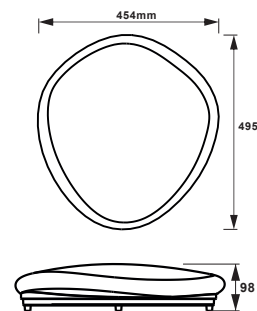

LED SMD πλαφονιέρα οροφής / LED SMD ceiling luminaire

30.000Hrs

IP44

2 έτη εγγύηση
2 years guarantee

Ultra Thin!

STONE 50W 4000K 120° 230V

Z5040ST Λευκό / White 3600Lm

Z5040STC Λευκό / White Cosmos 3600Lm

Z5040ST*

STONE 60W 4000K 120° 230V

Z6040ST Λευκό / White 4200Lm

Z6040STC Λευκό / White Cosmos 4200Lm

Z6040ST*

ARTEMIS 60W 4000K 120° 230V

Z6040R Λευκό / White 4200Lm

Z6040RC Λευκό / White Cosmos 4200Lm

IPATIA 60W 4000K 120° 230V

Z6040S Λευκό / White 4200Lm

Z6040SC Λευκό / White Cosmos 4200Lm

- Σώμα από ηλεκτροστατικά βαμμένο ατσάλι / Electrostatic painted steel body.
- Οπάλ ακρυλικό κάλυμμα για αποτέλεσμα ομοιόμορφου φωτισμού δίχως σκιάσεις / Opal PMMA cover for uniform lighting result without shadows.

elec tech

www.acalight.gr