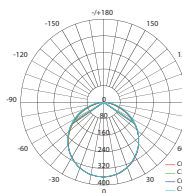

THERON26***