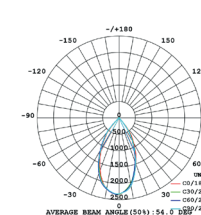

LINO 20W 60° 230V

LINO2030 3000K 1500Lm

LINO2040 4000K 1550Lm

- Σώμα από χυτό αλουμίνιο / Die-casting aluminium body.
- Ανταυγαστήρας αλουμινίου υψηλής καθαρότητας / High purity aluminium reflector.
- Διαφανές πυρίμαχο γυαλί / Fire resistant transparent glass.
- Τροφοδοτικό LED με ταχυσύνδεσμο / LED driver with fast connector.

ΛΕΥΚΟ
WHITE

Height	Beam Angle	Diameter
0.5m	188.3-377.0lux	36.90cm
1.0m	468.23lux	73.80cm
1.5m	263.38lux	110.70cm
2.0m	168.56lux	147.60cm
2.5m	117.06lux	184.50cm
3.0m	86.00lux	221.40cm
3.5m	65.84lux	258.30cm
4.0m	50.17lux	295.20cm