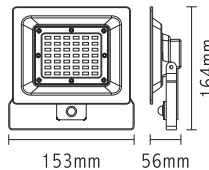

LINUS10**S

Δυνατότητα περιστροφής 360°
360° Degree rotating bracket