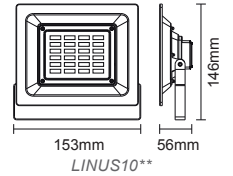

Δυνατότητα περιστροφής 360°
360° Degree rotating bracket