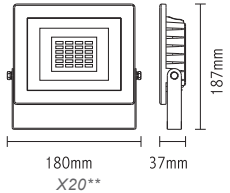

"X" 20W 120° 230V

ΓΕΝ. ΣΥΣΚΕΥΑΣΙΑ
MASTER PACKING

X2030 3000K 1600Lm	20
X2040 4000K 1660Lm	20
X2060 6000K 1700Lm	20