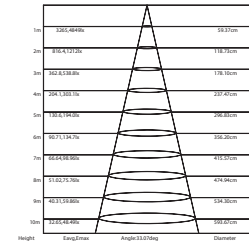

LUCE50

Ανταλλακτικά τροφοδοτικά LED για LUCE / Spare LED drivers for LUCE

DRLUCE20W Driver 20W 180-240V 270mA 75-80V DC

DRLUCE30W Driver 30W 180-240V 270mA 110-120V DC

DRLUCE50W Driver 50W 180-240V 450mA 100-110V DC