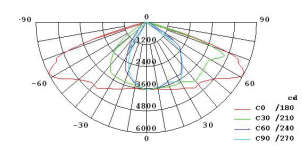

- Σώμα χυτού αλουμινίου / Die-casting aluminum body.
- Module με ψύκτρα χυτού αλουμινίου για ιδανική απαγωγή της θερμότητας / Module with die-casting heat sink for ideal heat dissipation.
- MOSO τροφοδοτικό με αισθητήρα θερμοκρασίας & λειτουργία αυτοπροστασίας / MOSO driver with temperature sensor & self-protection function.
- Αδιάβροχα τερματικά IP66 / Waterproof IP66 terminals.
- Αντικεραυνική προστασία 10kV / Surge protection 10kV.
- Κατασκευή δομής με κλιπς - εύκολο άνοιγμα / Easy to open with clip structure.
- Ρυθμιζόμενος βραχίονας από 0-90° / Adjustable bracket 0-90°
- Απόδοση φωτεινότητας φωτιστικού >95lm/w / Luminaire efficiency >95lm/w.
- Σύνδεση Bypass LED / Bypass LED chip connection.
- Οπτικοί φακοί υψηλής διάφανεας με UV προστασία / High purity optical lenses with UV protection.
- Μηχανισμός ασφαλείας για τον χρήστη / Security mechanism for user LED module.
- Θερμοκρασία λειτουργίας -20°~+50°C / Operation temperature -20°~+50°C.