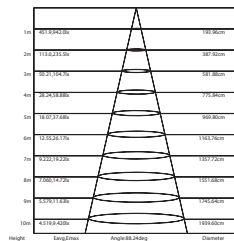

LED COB χωνευτό φωτιστικό οροφής / LED COB recessed ceiling luminaire LUCE

30.000Hrs IP44

2 έτη εγγύηση
2 years guarantee

LUCE 30W 120° 230V Τετράγωνο / Square

LUCE3030SW Λευκό / White 3000K 2710Lm

LUCE3040SW Λευκό / White 4000K 2790Lm

LUCE3060SW Λευκό / White 6000K 2820Lm

LUCE3030SNM Νίκελ Ματ / Nickel Matt 3000K 2710Lm

LUCE3040SNM Νίκελ Ματ / Nickel Matt 4000K 2790Lm

LUCE3060SNM Νίκελ Ματ / Nickel Matt 6000K 2820Lm

LUCE 50W 60° 230V Στρογγυλό / Round

LUCE5030W Λευκό / White 3000K 4100Lm

LUCE5040W Λευκό / White 4000K 4210Lm

LUCE5060W Λευκό / White 6000K 4270Lm

LUCE5030NM Νίκελ Ματ / Nickel Matt 3000K 4100Lm

LUCE5040NM Νίκελ Ματ / Nickel Matt 4000K 4210Lm

LUCE5060NM Νίκελ Ματ / Nickel Matt 6000K 4270Lm

ΛΕΥΚΟ
WHITE

ΝΙΚΕΛ ΜΑΤ
NICKEL MATT

- Σώμα από χυτό αλουμίνιο / Die-casting aluminium body.
- Ανταυγαστήρας αλουμινίου υψηλής καθαρότητας / High purity aluminium reflector.
- Διαφανές πυρίμαχο γυαλί 3mm με αμμοβολή για αποφυγή θάμβωσης / Fire resistant transparent 3mm glass with sanblast to avoid glare.
- Τροφοδοτικό LED με ταχυσύνδεσμο / LED driver with fast connector.

EPISTAR 80

LUCE30

Ανταλλακτικά τροφοδοτικά LED για LUCE / Spare LED drivers for LUCE

DRLUCE20W Driver 20W 180-240V 270mA 75-80V DC

DRLUCE30W Driver 30W 180-240V 270mA 110-120V DC

DRLUCE50W Driver 50W 180-240V 450mA 100-110V DC