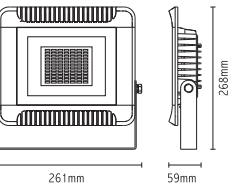

"X" 70W 120° 230V

ΓΕΝ. ΣΥΣΚΕΥΑΣΙΑ
MASTER PACKING

X7030 3000K 5800Lm	6
X7040 4000K 5920Lm	6
X7060 6000K 6050Lm	6

- Σώμα χυτού αλουμινίου για ιδανική απαγωγή της θερμότητας / Die-casting aluminum body for ideal heat dissipation.
- Διαφανές πυριμαχο γυαλί 5mm / Clear fire-resistant 5mm glass.
- Ανταυγαστήρας αλουμινίου υψηλής καθαρότητας / High-purity aluminum reflector.
- Ανοξειδωτες allen βίδες / Stainless allen screws.
- Θερμοκρασία λειτουργίας -15°~+50°C / Operating temperature -15°~+50°C

EPISTAR