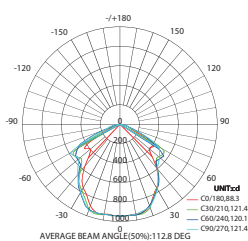

LED COB χωνευτό φωτιστικό οροφής / LED COB recessed ceiling luminaire LUCE

30.000Hrs IP44

2 έτη εγγύηση
2 years guarantee

LUCE 30W 120° 230V Τετράγωνο / Square

LUCE3030SW Λευκό / White 3000K 2710Lm

LUCE3040SW Λευκό / White 4000K 2790Lm

LUCE3060SW Λευκό / White 6000K 2820Lm

LUCE3030SNM Νίκελ Ματ / Nickel Matt 3000K 2710Lm

LUCE3040SNM Νίκελ Ματ / Nickel Matt 4000K 2790Lm

LUCE3060SNM Νίκελ Ματ / Nickel Matt 6000K 2820Lm

LUCE 50W 60° 230V Στρογγυλό / Round

LUCE5030W Λευκό / White 3000K 4100Lm

LUCE5040W Λευκό / White 4000K 4210Lm

LUCE5060W Λευκό / White 6000K 4270Lm

LUCE5030NM Νίκελ Ματ / Nickel Matt 3000K 4100Lm

LUCE5040NM Νίκελ Ματ / Nickel Matt 4000K 4210Lm

LUCE5060NM Νίκελ Ματ / Nickel Matt 6000K 4270Lm

ΛΕΥΚΟ
WHITE

ΝΙΚΕΛ ΜΑΤ
NICKEL MATT

- Σώμα από χυτό αλουμίνιο / Die-casting aluminium body.
- Ανταυγαστήρας αλουμινίου υψηλής καθαρότητας / High purity aluminium reflector.
- Διαφανές πυρίμαχο γυαλί 3mm με αμμοβολή για αποφυγή θάμβωσης / Fire resistant transparent 3mm glass with sanblast to avoid glare.
- Τροφοδοτικό LED με ταχυσύνδεσμο / LED driver with fast connector.

EPISTAR 80

LUCE30

Ανταλλακτικά τροφοδοτικά LED για LUCE / Spare LED drivers for LUCE

DRLUCE20W Driver 20W 180-240V 270mA 75-80V DC

DRLUCE30W Driver 30W 180-240V 270mA 110-120V DC

DRLUCE50W Driver 50W 180-240V 450mA 100-110V DC