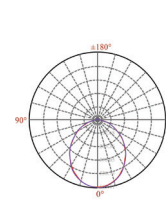

LUM30

Center Beam LUX	Beam Width V	Beam Width H
164.18 LUX	4.7m	4.6m
41.04 LUX	9.3m	9.2m
18.24 LUX	14.0m	13.8m
10.26 LUX	18.6m	18.5m
6.57 LUX	23.3m	23.1m
4.56 LUX	27.9m	27.7m