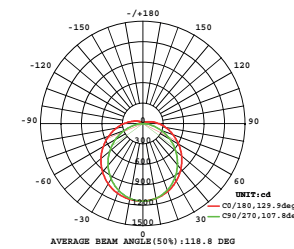

ECO5040
ECO5060

ECO 50W 120° 230V

ECO5040 4000K 3840Lm

12

ECO5060 6000K 4000Lm

12

ΓΕΝ. ΣΥΣΚΕΥΑΣΙΑ
MASTER PACKING

3.281ft 1m	35.70, 106.6ft 10.88, 32.49m	8.88ft 2.70, 106cm
6.562ft 2m	8.934, 28.04ft 2.72, 83.24m	17.72ft 5.40, 211cm
9.843ft 3m	3.966, 12.04ft 1.21, 36.73m	26.59ft 8.10, 321cm
13.124ft 4m	2.333, 6.96ft 0.71, 21.19m	35.43ft 10.80, 421cm
16.405ft 5m	1.438, 4.39ft 0.44, 13.50m	44.29ft 13.50, 521cm
Height	Exp. Emx	Angle: 106.94deg Diameter