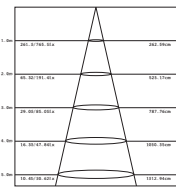

LED SMD προβολέας με αισθητήρα κίνησης / LED SMD flood luminaire with motion sensor "X"

30.000Hrs

IP66

2 Έτη εγγύηση
2 years guarantee

German Design

Slim Design

"X" 10W 120° 230V

ΓΕΝ. ΣΥΣΚΕΥΑΣΙΑ
MASTER PACKING

X1030S 3000K 800Lm	24
X1040S 4000K 840Lm	24
X1060S 6000K 890Lm	24

"X" 20W 120° 230V

ΓΕΝ. ΣΥΣΚΕΥΑΣΙΑ
MASTER PACKING

X2030S 3000K 1600Lm	12
X2040S 4000K 1660Lm	12
X2060S 6000K 1700Lm	12

"X" 30W 120° 230V

ΓΕΝ. ΣΥΣΚΕΥΑΣΙΑ
MASTER PACKING

X3030S 3000K 2500Lm	12
X3040S 4000K 2580Lm	12
X3060S 6000K 2660Lm	12

"X" 50W 120° 230V

ΓΕΝ. ΣΥΣΚΕΥΑΣΙΑ
MASTER PACKING

X5030S 3000K 4000Lm	12
X5040S 4000K 4100Lm	12
X5060S 6000K 4180Lm	12

EPISTAR

MAYPO
BLACK

- Σώμα χυτού αλουμινίου για ιδανική απαγωγή της θερμότητας / Die-casting aluminum body for ideal heat dissipation.
- Διαφανές πυρίμαχο γυαλί 5mm / Clear fire-resistant 5mm glass.
- Ανταυγαστήρας αλουμινίου υψηλής καθαρότητας / High-purity aluminum reflector.
- Αισθητήρας κίνησης με 50.000 on-off / Motion sensor with 50.000 on-off.
- 12 μέτρα μέγιστη εμβέλεια ανίχνευσης / 12m maximum detected range.
- 4 μέτρα μέγιστο ύψος ανίχνευσης / 4m maximum detected height.
- Δυνατότητα ρύθμισης χρόνου / Ability of time adjusting (10sec - 4min).
- Δυνατότητα ρύθμισης ευαισθησίας / Ability of sensitivity adjusting (10-20.000Lux).
- Θερμοκρασία λειτουργίας -15°~+50°C / Operating temperature -15°~+50°C.

X30**S

ΣΕ ΠΑΡΑΓΓΕΛΙΑ ΓΕΝ. ΣΥΣΚΕΥΑΣΙΑΣ ΕΠΙΠΛΕΟΝ ΕΚΠΤΩΣΗ 5%
FOR MASTER PACKING ORDER EXTRA DISCOUNT 5%