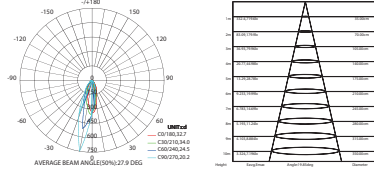

THEROB 5W 24° 230V

THEROB530R 3000K 310Lm

THEROB540R 4000K 320Lm

THEROB560R 6000K 330Lm

THEROB 10W 24° 230V

THEROB1030R 3000K 830Lm

THEROB1040R 4000K 850Lm

THEROB1060R 6000K 860Lm