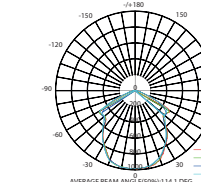

Height	Beam Angle	Diameter
0.5m	188.3-377.0lux	36.90cm
1.0m	468.23lux	73.80cm
1.5m	263.38lux	110.70cm
2.0m	168.56lux	147.60cm
2.5m	117.06lux	184.50cm
3.0m	86.00lux	221.40cm
3.5m	65.84lux	258.30cm
4.0m	50.17lux	295.20cm