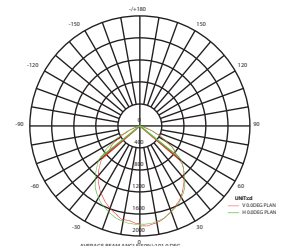

ΑΝΟΔΙΩΜΕΝΟ ΑΛΟΥΜΙΝΙΟ
ANODISED ALUMINIUM

EPISTAR

AC.4121GL Γυαλί LEDART / LEDART glass Ø46

- Σώμα φωτιστικού από φύλλο αλουμινίου / Aluminum sheet body.
- Module με ψύκτρα χυτού αλουμινίου για ιδανική απαγωγή της θερμότητας / Module with die-casting heat sink for ideal heat dissipation.
- Ανεξάρτητη πηγή τροφοδοσίας για κάθε LED Module / Separate power supply for each LED Module.
- Τροφοδοτικό LED KEGU πιστοποιημένο από την TÜV / KEGU LED Driver certified by TÜV.
- Θερμοκρασία λειτουργίας -10°~+50°C / Operation temperature -10°~+50°C.
- Εύκολη αντικατάσταση-συντήρηση μέσω καλωδίων με ταχυσυνδέσμους / Easy replacement-maintenance through wires with fast connectors.

Σημείωση: Συνίσταται να τοποθετείται προστατευτικό γυαλί όταν το φωτιστικό τοποθετείται σε βιομηχανικούς χώρους με ρύπανση.
Notice: It is recommended to place protective glass when luminaire is installed at industrial areas with pollution.

Πλαστικός ανταυγαστήρας για LED λαμπήρα "P" / Plastic reflector for "P" LED lamp

ΛΕΥΚΟ
WHITE

ΓΕΝ. ΣΥΣΚΕΥΑΣΙΑ
MASTER PACKING

PREFS Πλαστικός ανταυγαστήρας για λαμπήρες LED P14280 & P142100 / Plastic reflector for LED lamps P14280 & P142100

20

PREFB Πλαστικός ανταυγαστήρας για λαμπήρες LED P161150 & P161200 / Plastic reflector for LED lamps P161150 & P161200

15

ΣΕ ΠΑΡΑΓΓΕΛΙΑ ΓΕΝ. ΣΥΣΚΕΥΑΣΙΑΣ ΕΠΙΠΛΕΟΝ ΕΚΠΤΩΣΗ 5%
FOR MASTER PACKING ORDER EXTRA DISCOUNT 5%

Diolamp
LIGHTING SOLUTIONS
Βλέπε σελίδα 44
καταλόγου λαμπτήρων
See page 44
of lamp catalogue