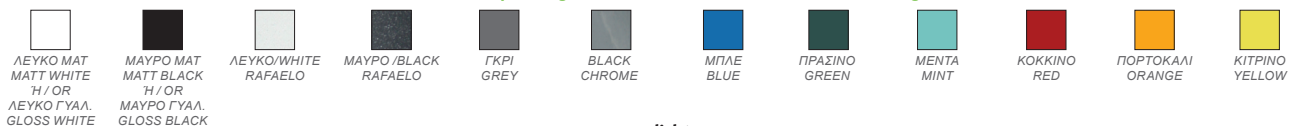

Για ηλεκτροστατική βαφή με RAL που παρατίθενται παρακάτω, υπάρχει επιβάρυνση.
For electrostatic painting with RAL listed below, there is extra charge.