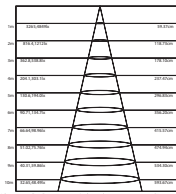

ΣΕ ΠΑΡΑΓΓΕΛΙΑ ΓΕΝ. ΣΥΣΚΕΥΑΣΙΑΣ ΕΠΙΠΛΕΟΝ ΕΚΠΤΩΣΗ 5%
FOR MASTER PACKING ORDER EXTRA DISCOUNT 5%