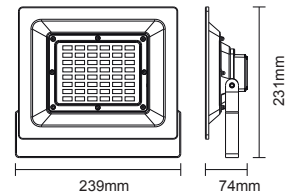

Δυνατότητα περιστροφής 200°
200° Degree rotating bracket