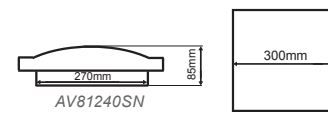

AV92040S*

20W 4000K 120° 230V ΓΕΝ. ΣΥΣΚΕΥΑΣΙΑ MASTER PACKING

*AV82040SN Νικελ / Nickel 1400Lm	10