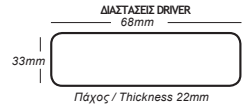

THEROB5**R

Πάχος / Thickness 22mm