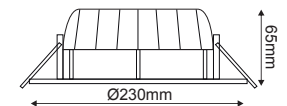

LUCE30**W
LUCE30**NM