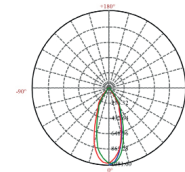

ΛΕΥΚΟ
WHITE

Height / AVRE	Beam Angle	Diameter
0.5m	4214.05lux	36.90cm
1.0m	1053.51lux	73.80cm
1.5m	468.23lux	110.70cm
2.0m	263.38lux	147.60cm
2.5m	168.56lux	184.50cm
3.0m	117.06lux	221.40cm
3.5m	86.00lux	258.30cm
4.0m	65.84lux	295.20cm