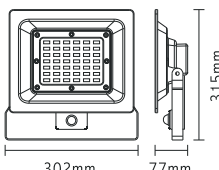

LINUS50**S

Δυνατότητα περιστροφής 360°
360° Degree rotating bracket

- Σώμα χυτού αλουμινίου για ιδανική απαγωγή της θερμότητας / Die-casting aluminum body for ideal heat dissipation.
- Διαφανές πολυκαρβονικό κάλυμμα με ειδική επεξεργασία ενάντια στη UV ακτινοβολία / Clear PC cover with surface treatment against UV.
- Αντανακλαστήρας αλουμινίου υψηλής καθαρότητας / High-purity aluminum reflector.
- Αισθητήρας κίνησης με 50.000 on-off / Motion sensor with 50.000 on-off.
- 12 μέτρα μέγιστη εμβέλεια ανίχνευσης / 12m maximum detected range.
- 4 μέτρα μέγιστο ύψος ανίχνευσης / 4m maximum detected height.
- Δυνατότητα ρύθμισης χρόνου / Ability of time adjusting (10sec-4min).
- Δυνατότητα ρύθμισης ευαισθησίας / Ability sensitivity adjusting (10-20.000Lux).
- Θερμοκρασία λειτουργίας -15°~+50°C / Operating temperature -15°~+50°C.

EPISTAR

MAYPO
BLACK