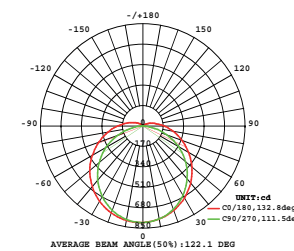

ECO4040
ECO4060

ECO 40W 120° 230V

ECO4040 4000K 3000Lm

12

ECO4060 6000K 3150Lm

12

ΓΕΝ. ΣΥΣΚΕΥΑΣΙΑ
MASTER PACKING

3.281ft 1m	33.15, 74.85ft 10.11, 22.81m	9.51ft 2.90, 116cm
6.562ft 2m	5.787, 18.71ft 1.76, 5.40m	19.04ft 5.80, 23cm
9.843ft 3m	3.573, 9.31ft 1.09, 3.26m	28.55ft 8.70, 34cm
13.124ft 4m	1.447, 4.47ft 0.44, 1.35m	38.07ft 11.60, 46cm
16.405ft 5m	0.9339, 2.904ft 0.28, 0.89m	47.59ft 14.50, 58cm
Height	Exp. Emx	Angle: 110.83deg Diameter