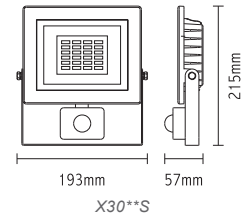

30.000Hrs

IP66

2 Έτη εγγύηση
2 years guarantee

German Design

Slim Design

X10**S

X20**S

X30**S