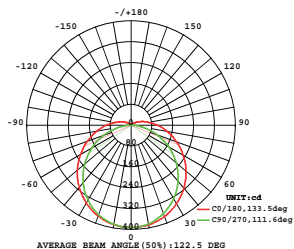

LED SMD στεγανό γραμμικό φωτιστικό / LED SMD linear waterproof luminaire **ECO**

30.000Hrs

IP66

2 έτη εγγύηση
2 years guarantee

ECO 20W 120° 230V

ECO2040 4000K 1500Lm

12

ECO2060 6000K 1600Lm

12

ΓΕΝ. ΣΥΣΚΕΥΑΣΙΑ
MASTER PACKING

3.281ft 1m	11.35, 36.73ft 3.49, 113.31m	9.46ft 2.89, 134cm
6.562ft 2m	3.837, 9.183ft 11.64, 28.41m	18.91ft 5.76, 25cm
9.843ft 3m	1.261, 4.081ft 3.84, 11.64m	28.46ft 8.67, 36cm
13.124ft 4m	0.7093, 2.296ft 2.16, 6.67m	37.94ft 11.56, 50cm
16.405ft 5m	0.4539, 1.409ft 1.38, 4.29m	47.43ft 14.45, 63cm
Height	Exp. Emx	Angle: 110.65deg Diameter

ECO 40W 120° 230V

ECO4040 4000K 3000Lm

12

ECO4060 6000K 3150Lm

12

ΓΕΝ. ΣΥΣΚΕΥΑΣΙΑ
MASTER PACKING

3.281ft 1m	33.15, 74.85ft 10.11, 22.81m	9.51ft 2.90, 116cm
6.562ft 2m	5.787, 18.71ft 1.76, 5.40m	19.04ft 5.80, 23cm
9.843ft 3m	3.573, 9.31ft 1.09, 3.26m	28.55ft 8.70, 34cm
13.124ft 4m	1.447, 4.47ft 0.44, 1.35m	38.07ft 11.60, 46cm
16.405ft 5m	0.9339, 2.904ft 0.28, 0.89m	47.59ft 14.50, 58cm
Height	Exp. Emx	Angle: 110.83deg Diameter

ECO 50W 120° 230V

ECO5040 4000K 3840Lm

12

ECO5060 6000K 4000Lm

12

ΓΕΝ. ΣΥΣΚΕΥΑΣΙΑ
MASTER PACKING

3.281ft 1m	35.70, 106.6ft 10.88, 32.49m	8.88ft 2.70, 106cm
6.562ft 2m	8.934, 28.04ft 2.72, 83.24m	17.72ft 5.40, 211cm
9.843ft 3m	3.966, 12.04ft 1.21, 36.73m	26.59ft 8.10, 321cm
13.124ft 4m	2.333, 6.96ft 0.71, 21.19m	35.43ft 10.80, 421cm
16.405ft 5m	1.438, 4.39ft 0.44, 13.50m	44.29ft 13.50, 521cm
Height	Exp. Emx	Angle: 106.94deg Diameter

ΓΚΡΙ
GREY