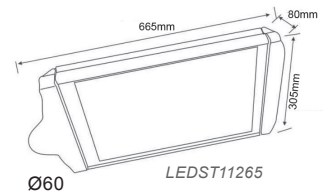

- Σώμα χυτού αλουμινίου για ιδανική απαγωγή της θερμότητας / Die-casting aluminum body for ideal heat dissipation.
- Διαφανές πυρίμαχο γυαλί 4mm / Clear fire-resistant 4mm glass.
- Ανταυγαστήρας αλουμινίου υψηλής καθαρότητας σε κάθε LED chip / High purity aluminum reflector for each LED chip.
- Θερμοκρασία λειτουργίας -15°~+50°C / Operation temperature -15°~+50°C.
- Ανοξείδωτες βίδες εγκατάστασης / Stainless steel installation screws.

ΓΚΡΙ/ GREY

LED HIGH POWER φωτιστικό οδικού / LED HIGH POWER street luminaire STRADA

50.000Hrs

IP66

5 έτη εγγύηση
5 years guarantee

STRADA 4500K 135° x 75° 230V

ST30W 30W 2850Lm

ST60W 60W 5700Lm

ST90W 90W 8550Lm

ST120W 120W 11400Lm

ST150W 150W 14160Lm