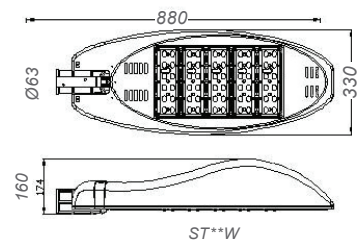

LED HIGH POWER φωτιστικό οδικού / LED HIGH POWER street luminaire

30.000Hrs

IP65

2 έτη εγγύηση
2 years guarantee

LEDST 112W 140° x 90° 230V

LEDST11265 6500K 10050Lm

- Σώμα χυτού αλουμινίου για ιδανική απαγωγή της θερμότητας / Die-casting aluminum body for ideal heat dissipation.
- Διαφανές πυρίμαχο γυαλί 4mm / Clear fire-resistant 4mm glass.
- Ανταυγαστήρας αλουμινίου υψηλής καθαρότητας σε κάθε LED chip / High purity aluminum reflector for each LED chip.
- Θερμοκρασία λειτουργίας -15°~+50°C / Operation temperature -15°~+50°C.
- Ανοξείδωτες βίδες εγκατάστασης / Stainless steel installation screws.

ΓΚΡΙ/ GREY

LED HIGH POWER φωτιστικό οδικού / LED HIGH POWER street luminaire STRADA

50.000Hrs

IP66

5 έτη εγγύηση
5 years guarantee

STRADA 4500K 135° x 75° 230V

ST30W 30W 2850Lm

ST60W 60W 5700Lm

ST90W 90W 8550Lm

ST120W 120W 11400Lm

ST150W 150W 14160Lm