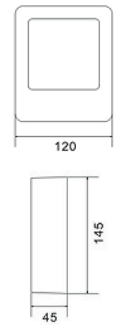

LUNOS

HA2111 3W 160Lm 3000K 140° 230V

- Σώμα χυτού αλουμινίου / Die casting aluminum body.
- Διαφανές πυρίμαχο γυαλί 2mm / Clear fire-resistant 2mm glass.

HA2111