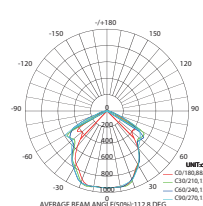

Φωτιστικά οροφής - ψευδοροφής LED / LED ceiling - recessed luminaires

LED χωνευτό φωτιστικό οροφής / LED recessed ceiling luminaire **LUCE - LUM**

30.000Hrs **IP44**

2 έτη εγγύηση
2 years guarantee

LUCE 20W 120° 230V Στρογγυλό / Round

LUCE2030W Λευκό / White 3000K 1740Lm

LUCE2040W Λευκό / White 4000K 1790Lm

LUCE2060W Λευκό / White 6000K 1860Lm

LUCE20**W
LUCE30**W

LUM 20W 120° 230V Στρογγυλό / Round

LUM2027S Νικελ Ματ / Nickel Matt 2700K 1870Lm

LUM2040S Νικελ Ματ / Nickel Matt 4000K 1960Lm

LUM2065S Νικελ Ματ / Nickel Matt 6500K 2040Lm

LUM20**S

LUCE 30W 120° 230V Στρογγυλό / Round

LUCE3030W Λευκό / White 3000K 2710Lm

LUCE3040W Λευκό / White 4000K 2790Lm

LUCE3060W Λευκό / White 6000K 2820Lm

LUCE3030NM Νικελ Ματ / Nickel Matt 3000K 2710Lm

LUCE3040NM Νικελ Ματ / Nickel Matt 4000K 2790Lm

LUCE3060NM Νικελ Ματ / Nickel Matt 6000K 2820Lm

LUCE30**W
LUCE30**NM

LUM 30W 120° 230V Στρογγυλό / Round

LUM3027S Νικελ Ματ / Nickel Matt 2700K 2840Lm

LUM3040S Νικελ Ματ / Nickel Matt 4000K 2930Lm

LUM3065S Νικελ Ματ / Nickel Matt 6500K 3040Lm

LUM30**S

ΛΕΥΚΟ WHITE
ΝΙΚΕΛ ΜΑΤ NICKEL MATT

LUCE

- Σώμα από χυτό αλουμίνιο / Die-casting aluminium body.
- Ανταυγαστήρας αλουμινίου υψηλής καθαρότητας / High purity aluminium reflector.
- Διαφανές πυρίμαχο γυαλί 3mm με αμμοβολή για αποφυγή θάμβωσης / Fire resistant transparent 3mm glass with sanblast to avoid glare.
- Τροφοδοτικό LED με ταχυσύνδεσμο / LED driver with fast connector.

LUCE20

LUM

- Υψηλής καθαρότητας ψύκτρα αλουμινίου / High purity aluminum heat sink.
- Πλαίσιο ανοξείδωτου χάλυβα / Stainless steel frame.
- Αντιθαμβωτικός πλαστικός οπάλ διαχύτης / Plastic anti-glare opal diffuser.
- Τροφοδοτικό LED με ταχυσύνδεσμο πιστοποιημένο από TUV / LED driver with fast connector certified by TUV.

LUM20