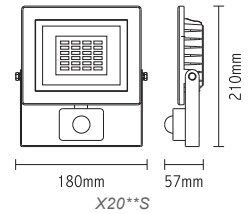

LED SMD προβολέας με αισθητήρα κίνησης / LED SMD flood luminaire with motion sensor "X"

30.000Hrs

IP66

2 Έτη εγγύηση
2 years guarantee

German Design

Slim Design

X30**S

"X" 10W 120° 230V

ΓΕΝ. ΣΥΣΚΕΥΑΣΙΑ
MASTER PACKING

X1030S 3000K 800Lm	24
X1040S 4000K 840Lm	24
X1060S 6000K 890Lm	24

"X" 20W 120° 230V

ΓΕΝ. ΣΥΣΚΕΥΑΣΙΑ
MASTER PACKING

X2030S 3000K 1600Lm	12
X2040S 4000K 1660Lm	12
X2060S 6000K 1700Lm	12

"X" 30W 120° 230V

ΓΕΝ. ΣΥΣΚΕΥΑΣΙΑ
MASTER PACKING

X3030S 3000K 2500Lm	12
X3040S 4000K 2580Lm	12
X3060S 6000K 2660Lm	12

"X" 50W 120° 230V

ΓΕΝ. ΣΥΣΚΕΥΑΣΙΑ
MASTER PACKING

X5030S 3000K 4000Lm	12
X5040S 4000K 4100Lm	12
X5060S 6000K 4180Lm	12

EPISTAR

MAYPO
BLACK

- Σώμα χυτού αλουμινίου για ιδανική απαγωγή της θερμότητας / Die-casting aluminum body for ideal heat dissipation.
- Διαφανές πυρίμαχο γυαλί 5mm / Clear fire-resistant 5mm glass.
- Ανταυγαστήρας αλουμινίου υψηλής καθαρότητας / High-purity aluminum reflector.
- Αισθητήρας κίνησης με 50.000 on-off / Motion sensor with 50.000 on-off.
- 12 μέτρα μέγιστη εμβέλεια ανίχνευσης / 12m maximum detected range.
- 4 μέτρα μέγιστο ύψος ανίχνευσης / 4m maximum detected height.
- Δυνατότητα ρύθμισης χρόνου / Ability of time adjusting (10sec - 4min).
- Δυνατότητα ρύθμισης ευαισθησίας / Ability of sensitivity adjusting (10-20.000Lux).
- Θερμοκρασία λειτουργίας -15°~+50°C / Operating temperature -15°~+50°C.

ΣΕ ΠΑΡΑΓΓΕΛΙΑ ΓΕΝ. ΣΥΣΚΕΥΑΣΙΑΣ ΕΠΙΠΛΕΟΝ ΕΚΠΤΩΣΗ 5%
FOR MASTER PACKING ORDER EXTRA DISCOUNT 5%