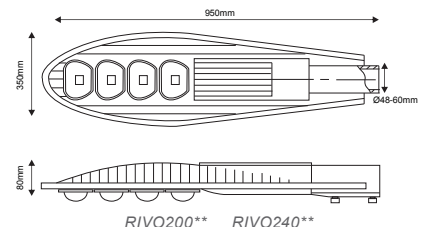

RIVO20064 6400K 22000Lm

RIVO 240W (4x60W COB) 135° x 75° 230V

RIVO24027 2700K 24880Lm

RIVO24040 4000K 24900Lm

RIVO24050 5000K 25650Lm

RIVO24064 6400K 26400Lm

LED HIGH POWER φωτιστικό οδικού / LED HIGH POWER street luminaire