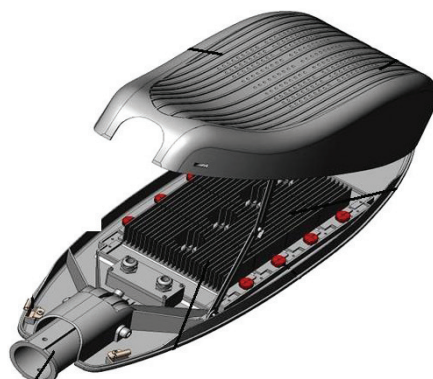

LED HIGH POWER φωτιστικό οδικού / LED HIGH POWER street luminaire

30.000Hrs

IP65

2 έτη εγγύηση
2 years guarantee

LEDST 112W 140° x 90° 230V

LEDST11265 6500K 10050Lm

- Σώμα χυτού αλουμινίου για ιδανική απαγωγή της θερμότητας / Die-casting aluminum body for ideal heat dissipation.
- Διαφανές πυρίμαχο γυαλί 4mm / Clear fire-resistant 4mm glass.
- Ανταυγαστήρας αλουμινίου υψηλής καθαρότητας σε κάθε LED chip / High purity aluminum reflector for each LED chip.
- Θερμοκρασία λειτουργίας -15°~+50°C / Operation temperature -15°~+50°C.
- Ανοξείδωτες βίδες εγκατάστασης / Stainless steel installation screws.

ΓΚΡΙ/ GREY

LED HIGH POWER φωτιστικό οδικού / LED HIGH POWER street luminaire STRADA

50.000Hrs

IP66

5 έτη εγγύηση
5 years guarantee

STRADA 4500K 135° x 75° 230V

ST30W 30W 2850Lm

ST60W 60W 5700Lm

ST90W 90W 8550Lm

ST120W 120W 11400Lm

ST150W 150W 14160Lm