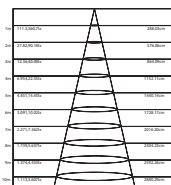

THERON8***

THERON12/14***

THERON20***

THERON26***

Τετράγωνα / Square LED SMD slim panel **THERON**

30.000Hrs **IP44**

1 έτος εγγύηση
1 year guarantee

ΓΕΝ. ΣΥΣΚΕΥΑΣΙΑ MASTER PACKING	
THERON830S 3000K 490Lm	50
THERON840S 4000K 500Lm	50
THERON860S 6000K 520Lm	50