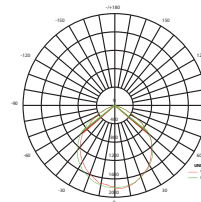

LINUS20**

LINUS50**