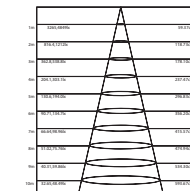

LINUS20**

LINUS50**

ΣΕ ΠΑΡΑΓΓΕΛΙΑ GEN. ΣΥΣΚΕΥΑΣΙΑΣ ΕΠΙΠΛΕΟΝ ΕΚΠΤΩΣΗ 5%
FOR MASTER PACKING ORDER EXTRA DISCOUNT 5%