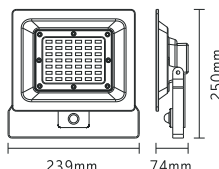

LINUS30**S

Δυνατότητα περιστροφής 360°
360° Degree rotating bracket