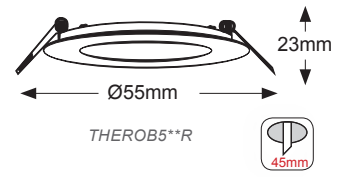

Φωτιστικά οροφής - ψευδοροφής LED / LED ceiling - recessed luminaires

LED COB κωνευτό κινητό φωτιστικό / LED COB recessed movable luminaire **THEROB**

30.000Hrs **IP44**

2 έτη εγγύηση
2 years guarantee

Slim profile

Κινητό / Movable

ΛΕΥΚΟ / WHITE

THEROB 5W 24° 230V

THEROB530R 3000K 310Lm

THEROB540R 4000K 320Lm

THEROB560R 6000K 330Lm

THEROB 10W 24° 230V

THEROB1030R 3000K 830Lm

THEROB1040R 4000K 850Lm

THEROB1060R 6000K 860Lm

Πάχος / Thickness 22mm

Πάχος / Thickness 22mm

- Σώμα από χυτό αλουμίνιο / Die-casting aluminium body.
- Ειδικός πρισματικός διαχύτης για ομοιομορφο φωτισμό χωρίς θάμβωση / Special plastic prismatic diffuser for uniform results without glare.
- Τροφοδοτικό LED με ταχυσύνδεσμο / LED driver with fast connector.

LED COB κωνευτό κινητό φωτιστικό οροφής / LED COB recessed movable luminaire **THEROC**

30.000Hrs **IP44**

2 έτη εγγύηση
2 years guarantee

Κινητό / Movable

Κινητό / Movable

ΛΕΥΚΟ
WHITE

ΝΙΚΕΛ ΜΑΤ
NICKEL MATT

THEROC 6W 60° 230V Στρογγυλό / Round

THEROC630R Λευκό / White 3000K 410Lm

THEROC640R Λευκό / White 4000K 430Lm

THEROC660R Λευκό / White 6000K 440Lm

THEROC630RNM Νίκελ Ματ / Nickel Matt 3000K 410Lm

THEROC640RNM Νίκελ Ματ / Nickel Matt 4000K 430Lm

THEROC660RNM Νίκελ Ματ / Nickel Matt 6000K 440Lm

THEROC 6W 60° 230V Τετράγωνο / Square

THEROC630S Λευκό / White 3000K 410Lm

THEROC640S Λευκό / White 4000K 430Lm

THEROC660S Λευκό / White 6000K 440Lm

THEROC630SNM Νίκελ Ματ / Nickel Matt 3000K 410Lm

THEROC640SNM Νίκελ Ματ / Nickel Matt 4000K 430Lm

THEROC660SNM Νίκελ Ματ / Nickel Matt 6000K 440Lm

Πάχος / Thickness 22mm