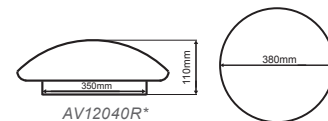

12W 4000K 120° 230V ΓΕΝ. ΣΥΣΚΕΥΑΣΙΑ MASTER PACKING

AV31240RN Νικελ / Nickel 850Lm	16