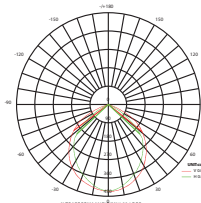

LED SMD προβολέας / LED SMD flood luminaire **LINUS MINI**

30.000Hrs **IP66**

2 έτη εγγύηση
2 years guarantee

GEN. ΣΥΣΚΕΥΑΣΙΑ MASTER PACKING	
LINUS1030 3000K 890Lm	30
LINUS1040 4000K 940Lm	30
LINUS1060 6000K 970Lm	30
LINUS10G Green 640Lm	30
LINUS10B Blue 640Lm	30

Δυνατότητα περιστροφής 360°
360° Degree rotating bracket

GEN. ΣΥΣΚΕΥΑΣΙΑ MASTER PACKING	
LINUS2030 3000K 1780Lm	12
LINUS2040 4000K 1800Lm	12
LINUS2060 6000K 1850Lm	12
LINUS20G Green 1260Lm	12
LINUS20B Blue 1260Lm	12

Δυνατότητα περιστροφής 360°
360° Degree rotating bracket

GEN. ΣΥΣΚΕΥΑΣΙΑ MASTER PACKING	
LINUS3030 3000K 2770Lm	12
LINUS3040 4000K 2810Lm	12
LINUS3060 6000K 2860Lm	12
LINUS30G Green 1850Lm	12
LINUS30B Blue 1850Lm	12

Δυνατότητα περιστροφής 200°
200° Degree rotating bracket

GEN. ΣΥΣΚΕΥΑΣΙΑ MASTER PACKING	
LINUS5030 3000K 4900Lm	6
LINUS5040 4000K 4960Lm	6
LINUS5060 6000K 5090Lm	6
LINUS50G Green 3200Lm	6
LINUS50B Blue 3200Lm	6

Δυνατότητα περιστροφής 200°
200° Degree rotating bracket

MAYPO
BLACK

- Σώμα χυτού αλουμινίου για ιδανική απαγωγή της θερμότητας / Die-casting aluminum body for ideal heat dissipation.
- Διαφανές πολυκαρβονικό κάλυμμα με ειδική επεξεργασία ενάντια στη UV ακτινοβολία / Clear PC cover with surface treatment against UV.
- Ανταυγαστήρας αλουμινίου υψηλής καθαρότητας / High-purity aluminum reflector.
- Ανοξείδωτες allen βίδες / Stainless allen screws.
- Θερμοκρασία λειτουργίας -15°~+50°C / Operating temperature -15°~+50°C

ΣΕ ΠΑΡΑΓΓΕΛΙΑ GEN. ΣΥΣΚΕΥΑΣΙΑΣ ΕΠΙΠΛΕΟΝ ΕΚΠΤΩΣΗ 5%
FOR MASTER PACKING ORDER EXTRA DISCOUNT 5%