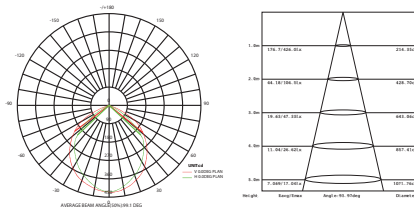

LINUS150**

LINUS 150W 120° 230V

LINUS15030 3000K 13800Lm
LINUS15040 4000K 13900Lm
LINUS15060 6000K 14000Lm