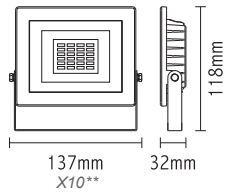

"X" 10W 120° 230V

ΓΕΝ. ΣΥΣΚΕΥΑΣΙΑ
MASTER PACKING

X1030 3000K 800Lm	36
X1040 4000K 840Lm	36
X1060 6000K 890Lm	36