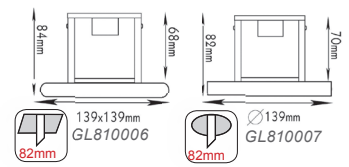

LED HIGH POWER απλικά / LED HIGH POWER wall luminaire ACTI

30.000Hrs **IP54**

2 έτη εγγύηση
2 years guarantee

ACTI

HI2441 4x1W 321Lm 3000K 16° 230V

HI2442 4x1W 321Lm 3000K 16° 230V

- Σώμα χυτού αλουμινίου / Die casting aluminum body.
- Διαφανές πυρίμαχο γυαλί / Clear fire-resistant glass.
- Τροφοδοτικό LED πιστοποιημένο από την Intertek / LED driver certified by Intertek.

LED COB σποτ οροφής / LED COB ceiling luminaire ANCO

30.000Hrs **IP54**

2 έτη εγγύηση
2 years guarantee

ANCO

HI2236 1x7W 373lm 3.000K 19° 230V

HI2386 1x7W 373lm 3.000K 19° 230V

- Σώμα χυτού αλουμινίου / Die casting aluminum body.
- Διαφανές πυρίμαχο γυαλί 3mm / Clear fire-resistant 3mm glass.
- Τροφοδοτικό LED πιστοποιημένο από την Intertek / LED driver certified by Intertek.

LED DIP κωνευτό σποτ οροφής / LED DIP recessed luminaire CASAM

25.000Hrs

2 έτη εγγύηση
2 years guarantee

GL810006

GL810007

GL810001 12 LED BLUE + GU10

GL810002 16 LED BLUE + GU10

GL810006 12 LED BLUE + GU10

GL810007 9 LED BLUE + GU10

- Σώμα χυτού αλουμινίου / Aluminum die-casting body.
- Ακρυλικός φακός διάχυσης / Acrylic diffusing lens.
- Ντουί / Lampholder GU10.

Συνδέστε το φωτιστικό σε K/R διακόπτη έχοντας ξεχωριστά το κύριο φωτισμό με το διακοσμητικό των ακτίνων LED. Connect spot light to K/R switch in order to separate main lighting from LED beam decorative lighting.

20W COB 2300Lm 120° 230V

GL541006LED 18 LED BLUE

GL800034LED 24 LED BLUE

- Σώμα χυτού αλουμινίου / Die casting aluminum body.
- Υψηλής καθαρότητας ψύκτρα αλουμινίου για ιδανική απαγωγή της θερμότητας / High purity heat sink aluminum for ideal heat dissipation.
- Οπάλ κάλυμμα με ειδικό φίλτρο διάχυσης / Opal cover with special diffusing.
- Τροφοδοτικό LED με ταχυσύνδεσμο και πιστοποίηση από την TUV / LED driver with fast-connector and TUV certification.

GL541006