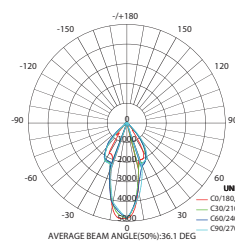

LUCE50

Ανταλλακτικά τροφοδοτικά LED για LUCE / Spare LED drivers for LUCE

DRLUCE20W Driver 20W 180-240V 270mA 75-80V DC

DRLUCE30W Driver 30W 180-240V 270mA 110-120V DC

DRLUCE50W Driver 50W 180-240V 450mA 100-110V DC