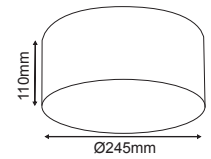

LUCE 30W 120° 230V Στρογγυλό / Round

LUCE3030WC Λευκό / White 3000K 2710Lm

LUCE3040WC Λευκό / White 4000K 2790Lm

LUCE3060WC Λευκό / White 6000K 2820Lm

LUCE3030GC Ταυπε 3000K 2710Lm

LUCE3040GC Ταυπε 4000K 2790Lm

LUCE3060GC Ταυπε 6000K 2820Lm