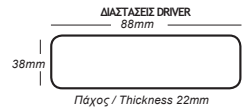

THEROB10**R