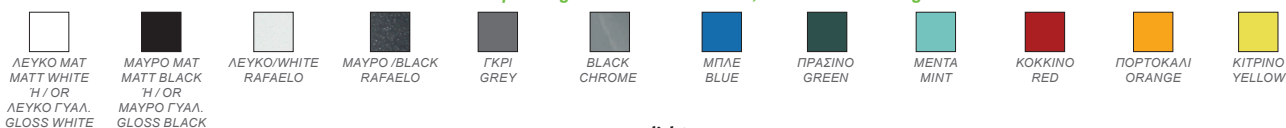

Για ηλεκτροστατική βαφή με RAL που παρατίθενται παρακάτω, υπάρχει επιβάρυνση.
For electrostatic painting with RAL listed below, there is extra charge.