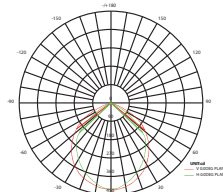

LED SMD προβολέας / LED SMD flood luminaire "X"

30.000Hrs

IP66

2 έτη εγγύηση
2 years guarantee

German Design

Slim Design

MAYPO
BLACK

"X" 10W 120° 230V

ΓΕΝ. ΣΥΣΚΕΥΑΣΙΑ
MASTER PACKING

X1030 3000K 800Lm	36
X1040 4000K 840Lm	36
X1060 6000K 890Lm	36

"X" 20W 120° 230V

ΓΕΝ. ΣΥΣΚΕΥΑΣΙΑ
MASTER PACKING

X2030 3000K 1600Lm	20
X2040 4000K 1660Lm	20
X2060 6000K 1700Lm	20

"X" 30W 120° 230V

ΓΕΝ. ΣΥΣΚΕΥΑΣΙΑ
MASTER PACKING

X3030 3000K 2500Lm	20
X3040 4000K 2580Lm	20
X3060 6000K 2660Lm	20

"X" 50W 120° 230V

ΓΕΝ. ΣΥΣΚΕΥΑΣΙΑ
MASTER PACKING

X5030 3000K 4000Lm	12
X5040 4000K 4100Lm	12
X5060 6000K 4180Lm	12

"X" 70W 120° 230V

ΓΕΝ. ΣΥΣΚΕΥΑΣΙΑ
MASTER PACKING

X7030 3000K 5800Lm	6
X7040 4000K 5920Lm	6
X7060 6000K 6050Lm	6

- Σώμα χυτού αλουμινίου για ιδανική απαγωγή της θερμότητας / Die-casting aluminum body for ideal heat dissipation.
- Διαφανές πυριμαχο γυαλί 5mm / Clear fire-resistant 5mm glass.
- Ανταυγαστήρας αλουμινίου υψηλής καθαρότητας / High-purity aluminum reflector.
- Ανοξειδωτες allen βίδες / Stainless allen screws.
- Θερμοκρασία λειτουργίας -15°~+50°C / Operating temperature -15°~+50°C

EPISTAR

X10**

ΣΕ ΠΑΡΑΓΓΕΛΙΑ ΓΕΝ. ΣΥΣΚΕΥΑΣΙΑΣ ΕΠΙΠΛΕΟΝ ΕΚΠΤΩΣΗ 5%
FOR MASTER PACKING ORDER EXTRA DISCOUNT 5%