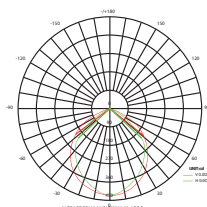

LINUS10**S