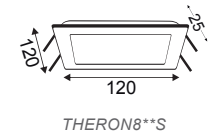

THERON8***

THERON12/14***

THERON20***

THERON26***

Τετράγωνα / Square LED SMD slim panel **THERON**

30.000Hrs **IP44**

1 έτος εγγύηση
1 year guarantee

ΓΕΝ. ΣΥΣΚΕΥΑΣΙΑ MASTER PACKING	
THERON830S 3000K 490Lm	50
THERON840S 4000K 500Lm	50
THERON860S 6000K 520Lm	50