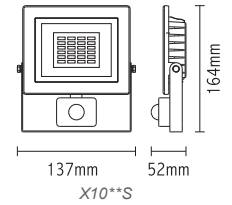

LED SMD προβολέας με αισθητήρα κίνησης / LED SMD flood luminaire with motion sensor "X"

30.000Hrs

IP66

2 Έτη εγγύηση
2 years guarantee

German Design

Slim Design

X20**S

"X" 10W 120° 230V

ΓΕΝ. ΣΥΣΚΕΥΑΣΙΑ
MASTER PACKING

X1030S 3000K 800Lm	24
X1040S 4000K 840Lm	24
X1060S 6000K 890Lm	24

"X" 20W 120° 230V

ΓΕΝ. ΣΥΣΚΕΥΑΣΙΑ
MASTER PACKING

X2030S 3000K 1600Lm	12
X2040S 4000K 1660Lm	12
X2060S 6000K 1700Lm	12

"X" 30W 120° 230V

ΓΕΝ. ΣΥΣΚΕΥΑΣΙΑ
MASTER PACKING

X3030S 3000K 2500Lm	12
X3040S 4000K 2580Lm	12
X3060S 6000K 2660Lm	12

"X" 50W 120° 230V

ΓΕΝ. ΣΥΣΚΕΥΑΣΙΑ
MASTER PACKING

X5030S 3000K 4000Lm	12
X5040S 4000K 4100Lm	12
X5060S 6000K 4180Lm	12

EPISTAR

MAYPO
BLACK

- Σώμα χυτού αλουμινίου για ιδανική απαγωγή της θερμότητας / Die-casting aluminum body for ideal heat dissipation.
- Διαφανές πυρίμαχο γυαλί 5mm / Clear fire-resistant 5mm glass.
- Ανταυγαστήρας αλουμινίου υψηλής καθαρότητας / High-purity aluminum reflector.
- Αισθητήρας κίνησης με 50.000 on-off / Motion sensor with 50.000 on-off.
- 12 μέτρα μέγιστη εμβέλεια ανίχνευσης / 12m maximum detected range.
- 4 μέτρα μέγιστο ύψος ανίχνευσης / 4m maximum detected height.
- Δυνατότητα ρύθμισης χρόνου / Ability of time adjusting (10sec - 4min).
- Δυνατότητα ρύθμισης ευαισθησίας / Ability of sensitivity adjusting (10-20.000Lux).
- Θερμοκρασία λειτουργίας -15°~+50°C / Operating temperature -15°~+50°C.

ΣΕ ΠΑΡΑΓΓΕΛΙΑ ΓΕΝ. ΣΥΣΚΕΥΑΣΙΑΣ ΕΠΙΠΛΕΟΝ ΕΚΠΤΩΣΗ 5%
FOR MASTER PACKING ORDER EXTRA DISCOUNT 5%