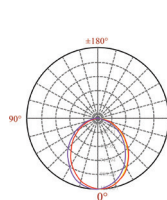

LUM

- Υψηλής καθαρότητας ψύκτρα αλουμινίου / High purity aluminum heat sink.
- Πλαίσιο ανοξείδωτου χάλυβα / Stainless steel frame.
- Αντιθαμβωτικός πλαστικός οπάλ διαχύτης / Plastic anti-glare opal diffuser.
- Τροφοδοτικό LED με ταχυσύνδεσμο πιστοποιημένο από TUV / LED driver with fast connector certified by TUV.

LUM20

Center Beam LUX	Beam Width V	Beam Width H
307.78 LUX	4.6m	4.6m
76.95 LUX	9.2m	9.2m
34.20 LUX	13.7m	13.7m
19.24 LUX	18.3m	18.3m
12.31 LUX	22.9m	22.9m
8.55 LUX	27.5m	27.5m