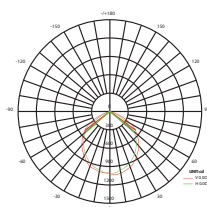

LINUS30**S

ΣΕ ΠΑΡΑΓΓΕΛΙΑ ΓΕΝ. ΣΥΣΚΕΥΑΣΙΑΣ ΕΠΙΠΛΕΟΝ ΕΚΠΤΩΣΗ 5%
FOR MASTER PACKING ORDER EXTRA DISCOUNT 5%