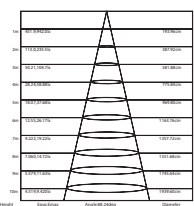

Φωτιστικά οροφής - ψευδοροφής LED / LED ceiling - recessed luminaires

LED χωνευτό φωτιστικό οροφής / LED recessed ceiling luminaire **LUCE - LUM**

30.000Hrs **IP44**

2 έτη εγγύηση
2 years guarantee

LUCE 20W 120° 230V Στρογγυλό / Round

LUCE2030W Λευκό / White 3000K 1740Lm

LUCE2040W Λευκό / White 4000K 1790Lm

LUCE2060W Λευκό / White 6000K 1860Lm

LUCE20**W
LUCE30**W

LUM 20W 120° 230V Στρογγυλό / Round

LUM2027S Νικελ Ματ / Nickel Matt 2700K 1870Lm

LUM2040S Νικελ Ματ / Nickel Matt 4000K 1960Lm

LUM2065S Νικελ Ματ / Nickel Matt 6500K 2040Lm

LUM20**S

LUCE 30W 120° 230V Στρογγυλό / Round

LUCE3030W Λευκό / White 3000K 2710Lm

LUCE3040W Λευκό / White 4000K 2790Lm

LUCE3060W Λευκό / White 6000K 2820Lm

LUCE3030NM Νικελ Ματ / Nickel Matt 3000K 2710Lm

LUCE3040NM Νικελ Ματ / Nickel Matt 4000K 2790Lm

LUCE3060NM Νικελ Ματ / Nickel Matt 6000K 2820Lm

LUCE30**W
LUCE30**NM

LUM 30W 120° 230V Στρογγυλό / Round

LUM3027S Νικελ Ματ / Nickel Matt 2700K 2840Lm

LUM3040S Νικελ Ματ / Nickel Matt 4000K 2930Lm

LUM3065S Νικελ Ματ / Nickel Matt 6500K 3040Lm

LUM30**S

ΛΕΥΚΟ WHITE
ΝΙΚΕΛ ΜΑΤ NICKEL MATT

LUCE

- Σώμα από χυτό αλουμίνιο / Die-casting aluminium body.
- Ανταυγαστήρας αλουμινίου υψηλής καθαρότητας / High purity aluminium reflector.
- Διαφανές πυρίμαχο γυαλί 3mm με αμμοβολή για αποφυγή θάμβωσης / Fire resistant transparent 3mm glass with sanblast to avoid glare.
- Τροφοδοτικό LED με ταχυσύνδεσμο / LED driver with fast connector.

LUCE30

LUM

- Υψηλής καθαρότητας ψύκτρα αλουμινίου / High purity aluminum heat sink.
- Πλαίσιο ανοξείδωτου χάλυβα / Stainless steel frame.
- Αντιθαμβωτικός πλαστικός οπάλ διαχύτης / Plastic anti-glare opal diffuser.
- Τροφοδοτικό LED με ταχυσύνδεσμο πιστοποιημένο από TUV / LED driver with fast connector certified by TUV.

LUM20