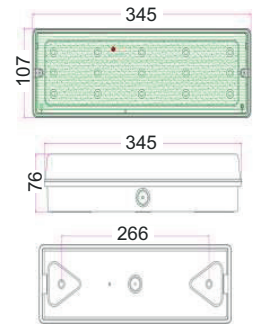

Φωτιστικό LED SMD ασφαλείας - εφεδρικού / Emergency LED SMD luminaire HAPES3IP

30.000Hrs **IP65**

1 έτος εγγύηση
1 year guarantee

1.5
ΩΡΑ / HOUR
ΑΥΤΟΝΟΜΙΑ /
AUTONOMY

ΓΕΝ. ΣΥΣΚΕΥΑΣΙΑ
MASTER PACKING

HAPES3IP 3W 6000K 200Lm 10

- Μη συνεχούς λειτουργίας / Non-maintained function.
- Σώμα απο ABS βραδυφλεγές / Body fire-retardant ABS.
- Πρισματικό κάλυμμα PS / PS diffuser cover.
- Πράσινη ενδεικτική λυχνία λειτουργίας / Green function indicator light.
- Θερμοκρασία λειτουργίας -10°~+50°C / Operating temperature -10°~+50°C
- Βάρος / Weight 540g.

ΛΕΥΚΟ / WHITE

ΣΕ ΠΑΡΑΓΓΕΛΙΑ ΓΕΝ. ΣΥΣΚΕΥΑΣΙΑΣ ΕΠΙΠΛΕΟΝ ΕΚΠΤΩΣΗ 5%
FOR MASTER PACKING ORDER EXTRA DISCOUNT 5%

Συμπεριλαμβάνονται αυτοκόλλητα
Stickers are included

Προβολέας LED SMD ασφαλείας - εφεδρικού / Emergency LED SMD luminaire TWIN

30.000Hrs **IP65**

1 έτος εγγύηση
1 year guarantee

1.5
ΩΡΑ / HOUR
ΑΥΤΟΝΟΜΙΑ /
AUTONOMY

ΓΕΝ. ΣΥΣΚΕΥΑΣΙΑ
MASTER PACKING

TWIN860 8W 6000K 800Lm 5