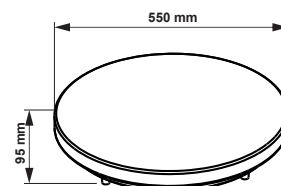

LED SMD πλαφονιέρα οροφής / LED SMD ceiling luminaire

30.000Hrs

IP44

2 έτη εγγύηση
2 years guarantee

Ultra Thin!

STONE 50W 4000K 120° 230V

Z5040ST Λευκό / White 3600Lm

Z5040STC Λευκό / White Cosmos 3600Lm

STONE 60W 4000K 120° 230V

Z6040ST Λευκό / White 4200Lm

Z6040STC Λευκό / White Cosmos 4200Lm

Z6040ST*

ARTEMIS 60W 4000K 120° 230V

Z6040R Λευκό / White 4200Lm

Z6040RC Λευκό / White Cosmos 4200Lm

Z6040R*

IPATIA 60W 4000K 120° 230V

Z6040S Λευκό / White 4200Lm

Z6040SC Λευκό / White Cosmos 4200Lm

- Σώμα από ηλεκτροστατικά βαμμένο ατσάλι / Electrostatic painted steel body.
- Οπάλ ακρυλικό κάλυμμα για αποτέλεσμα ομοιόμορφου φωτισμού δίχως σκιάσεις / Opal PMMA cover for uniform lighting result without shadows.

elec tech

www.acalight.gr