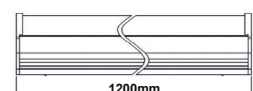

Γραμμικά Φωτιστικά LED Τύπου T5-T8 / LED Linear Luminaires T5-T8 Type

LED SMD γραμμικό φωτιστικό τύπου T5 / LED SMD T5 type linear luminaire **PHILO**

30.000Hrs **IP44**

1 έτος εγγύηση
1 year guarantee

PHILO 5W 180° 230V

ΓΕΝ. ΣΥΣΚΕΥΑΣΙΑ
MASTER PACKING

PHILO5WW 3000K 370Lm

25

PHILO5NW 4000K 400Lm

25

PHILO 8W 180° 230V

ΓΕΝ. ΣΥΣΚΕΥΑΣΙΑ
MASTER PACKING

PHILO8WW 3000K 640Lm

25

PHILO8NW 4000K 670Lm

25

PHILO 13W 180° 230V

ΓΕΝ. ΣΥΣΚΕΥΑΣΙΑ
MASTER PACKING

PHILO13WW 3000K 1010Lm

25

PHILO13NW 4000K 1040Lm

25

PHILO 17W 180° 230V

ΓΕΝ. ΣΥΣΚΕΥΑΣΙΑ
MASTER PACKING

PHILO17WW 3000K 1360Lm

25

PHILO17NW 4000K 1400Lm

25

PHILOCABLE Καλώδιο παραχής ρεύματος 1,2m με διπολικό φως / Power supply 1,2m cable with two pin plug

PHILOMIDCABLE Ενδιάμεσος σύνδεσμος 22cm / Middle connector 22cm

- PTB θερμοπλαστικό σώμα για ιδανική απαγωγή της θερμότητας / PTB thermoplastic body for ideal heat dissipation.
- Οπάλ αντιθαμβωτικό πολυκαρβονικό κάλυμμα / PC opal non-glare cover.
- Κιτ εγκατάστασης με καλώδιο τροφοδοσίας 15cm, ανοξείδωτες βάσεις στήριξης, σύνδεσμο και τάπες / Mounting kit with 15cm power cable, stainless mounting clips, connector and caps.
- On-off διακόπτης / On-off switch.
- Δυνατότητα σύνδεσης σε σειρά μέγιστης συνολικής ισχύος 100W / Connection ability in a row of max. total power 100W.

EPISTAR

ΣΕ ΠΑΡΑΓΓΕΛΙΑ ΓΕΝ. ΣΥΣΚΕΥΑΣΙΑΣ ΕΠΙΠΛΕΟΝ ΕΚΠΤΩΣΗ 5%
FOR MASTER PACKING ORDER EXTRA DISCOUNT 5%

LED SMD γραμμικό φωτιστικό τύπου T5 / LED SMD T5 type linear luminaire **PHILO**

30.000Hrs **IP44**

1 έτος εγγύηση
1 year guarantee

PHILO 5W 180° 230V

ΓΕΝ. ΣΥΣΚΕΥΑΣΙΑ
MASTER PACKING

PHILO530 3000K 430Lm

25

PHILO 8W 180° 230V

ΓΕΝ. ΣΥΣΚΕΥΑΣΙΑ
MASTER PACKING

PHILO830 3000K 760Lm

25

PHILO 13W 180° 230V

ΓΕΝ. ΣΥΣΚΕΥΑΣΙΑ
MASTER PACKING

PHILO1330 3000K 1100Lm

25

PHILO1340 4000K 1160Lm

25

PHILO 18W 180° 230V