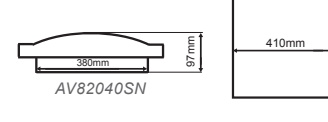

AV81240SN

DIAMOND 4000K 20W 120° 230V ΓΕΝ. ΣΥΣΚΕΥΑΣΙΑ MASTER PACKING

*AV42040DC Cosmos 1400Lm	10