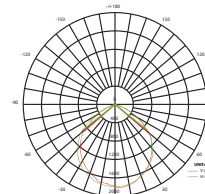

LED SMD προβολέας με αισθητήρα κίνησης / LED SMD flood luminaire with motion sensor "X"

30.000Hrs

IP66

2 Έτη εγγύηση
2 years guarantee

German Design

Slim Design

"X" 10W 120° 230V

ΓΕΝ. ΣΥΣΚΕΥΑΣΙΑ
MASTER PACKING

X1030S 3000K 800Lm	24
X1040S 4000K 840Lm	24
X1060S 6000K 890Lm	24

"X" 20W 120° 230V

ΓΕΝ. ΣΥΣΚΕΥΑΣΙΑ
MASTER PACKING

X2030S 3000K 1600Lm	12
X2040S 4000K 1660Lm	12
X2060S 6000K 1700Lm	12

"X" 30W 120° 230V

ΓΕΝ. ΣΥΣΚΕΥΑΣΙΑ
MASTER PACKING

X3030S 3000K 2500Lm	12
X3040S 4000K 2580Lm	12
X3060S 6000K 2660Lm	12

"X" 50W 120° 230V

ΓΕΝ. ΣΥΣΚΕΥΑΣΙΑ
MASTER PACKING

X5030S 3000K 4000Lm	12
X5040S 4000K 4100Lm	12
X5060S 6000K 4180Lm	12

EPISTAR

MAYPO
BLACK

- Σώμα χυτού αλουμινίου για ιδανική απαγωγή της θερμότητας / Die-casting aluminum body for ideal heat dissipation.
- Διαφανές πυρίμαχο γυαλί 5mm / Clear fire-resistant 5mm glass.
- Ανταυγαστήρας αλουμινίου υψηλής καθαρότητας / High-purity aluminum reflector.
- Αισθητήρας κίνησης με 50.000 on-off / Motion sensor with 50.000 on-off.
- 12 μέτρα μέγιστη εμβέλεια ανίχνευσης / 12m maximum detected range.
- 4 μέτρα μέγιστο ύψος ανίχνευσης / 4m maximum detected height.
- Δυνατότητα ρύθμισης χρόνου / Ability of time adjusting (10sec - 4min).
- Δυνατότητα ρύθμισης ευαισθησίας / Ability of sensitivity adjusting (10-20.000Lux).
- Θερμοκρασία λειτουργίας -15°~+50°C / Operating temperature -15°~+50°C.

X50**S

ΣΕ ΠΑΡΑΓΓΕΛΙΑ ΓΕΝ. ΣΥΣΚΕΥΑΣΙΑΣ ΕΠΙΠΛΕΟΝ ΕΚΠΤΩΣΗ 5%
FOR MASTER PACKING ORDER EXTRA DISCOUNT 5%