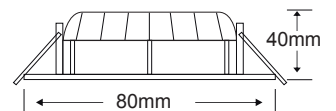

THEROC6**S/NM