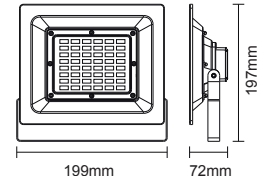

Δυνατότητα περιστροφής 360°
360° Degree rotating bracket