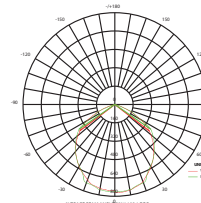

LED SMD προβολέας / LED SMD flood luminaire **LINUS MINI**

30.000Hrs **IP66**

2 έτη εγγύηση
2 years guarantee

GEN. ΣΥΣΚΕΥΑΣΙΑ MASTER PACKING	
LINUS1030 3000K 890Lm	30
LINUS1040 4000K 940Lm	30
LINUS1060 6000K 970Lm	30
LINUS10G Green 640Lm	30
LINUS10B Blue 640Lm	30

Δυνατότητα περιστροφής 360°
360° Degree rotating bracket

GEN. ΣΥΣΚΕΥΑΣΙΑ MASTER PACKING	
LINUS2030 3000K 1780Lm	12
LINUS2040 4000K 1800Lm	12
LINUS2060 6000K 1850Lm	12
LINUS20G Green 1260Lm	12
LINUS20B Blue 1260Lm	12

Δυνατότητα περιστροφής 360°
360° Degree rotating bracket

GEN. ΣΥΣΚΕΥΑΣΙΑ MASTER PACKING	
LINUS3030 3000K 2770Lm	12
LINUS3040 4000K 2810Lm	12
LINUS3060 6000K 2860Lm	12
LINUS30G Green 1850Lm	12
LINUS30B Blue 1850Lm	12

Δυνατότητα περιστροφής 200°
200° Degree rotating bracket

GEN. ΣΥΣΚΕΥΑΣΙΑ MASTER PACKING	
LINUS5030 3000K 4900Lm	6
LINUS5040 4000K 4960Lm	6
LINUS5060 6000K 5090Lm	6
LINUS50G Green 3200Lm	6
LINUS50B Blue 3200Lm	6

Δυνατότητα περιστροφής 200°
200° Degree rotating bracket

MAYPO
BLACK

- Σώμα χυτού αλουμινίου για ιδανική απαγωγή της θερμότητας / Die-casting aluminum body for ideal heat dissipation.
- Διαφανές πολυκαρβονικό κάλυμμα με ειδική επεξεργασία ενάντια στη UV ακτινοβολία / Clear PC cover with surface treatment against UV.
- Ανταυγαστήρας αλουμινίου υψηλής καθαρότητας / High-purity aluminum reflector.
- Ανοξείδωτες allen βίδες / Stainless allen screws.
- Θερμοκρασία λειτουργίας -15°~+50°C / Operating temperature -15°~+50°C

ΣΕ ΠΑΡΑΓΓΕΛΙΑ GEN. ΣΥΣΚΕΥΑΣΙΑΣ ΕΠΙΠΛΕΟΝ ΕΚΠΤΩΣΗ 5%
FOR MASTER PACKING ORDER EXTRA DISCOUNT 5%