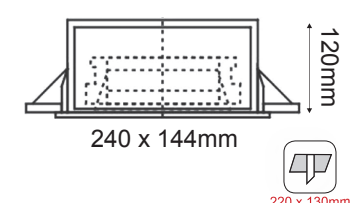

ΛΕΥΚΟ
WHITE

Height	Beam Angle	Diameter
0.5m	188.3-377.0lux	36.90cm
1.0m	468.23lux	73.80cm
1.5m	263.38lux	110.70cm
2.0m	168.56lux	147.60cm
2.5m	117.06lux	184.50cm
3.0m	86.00lux	221.40cm
3.5m	65.84lux	258.30cm
4.0m	50.17lux	295.20cm