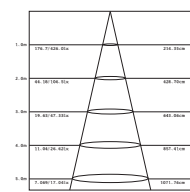

LED SMD προβολέας / LED SMD flood luminaire **LINUS MINI**

30.000Hrs **IP66**

2 έτη εγγύηση
2 years guarantee

GEN. ΣΥΣΚΕΥΑΣΙΑ MASTER PACKING	
LINUS1030 3000K 890Lm	30
LINUS1040 4000K 940Lm	30
LINUS1060 6000K 970Lm	30
LINUS10G Green 640Lm	30
LINUS10B Blue 640Lm	30

Δυνατότητα περιστροφής 360°
360° Degree rotating bracket

GEN. ΣΥΣΚΕΥΑΣΙΑ MASTER PACKING	
LINUS2030 3000K 1780Lm	12
LINUS2040 4000K 1800Lm	12
LINUS2060 6000K 1850Lm	12
LINUS20G Green 1260Lm	12
LINUS20B Blue 1260Lm	12

Δυνατότητα περιστροφής 360°
360° Degree rotating bracket

GEN. ΣΥΣΚΕΥΑΣΙΑ MASTER PACKING	
LINUS3030 3000K 2770Lm	12
LINUS3040 4000K 2810Lm	12
LINUS3060 6000K 2860Lm	12
LINUS30G Green 1850Lm	12
LINUS30B Blue 1850Lm	12

Δυνατότητα περιστροφής 200°
200° Degree rotating bracket

GEN. ΣΥΣΚΕΥΑΣΙΑ MASTER PACKING	
LINUS5030 3000K 4900Lm	6
LINUS5040 4000K 4960Lm	6
LINUS5060 6000K 5090Lm	6
LINUS50G Green 3200Lm	6
LINUS50B Blue 3200Lm	6

Δυνατότητα περιστροφής 200°
200° Degree rotating bracket

MAYPO
BLACK

- Σώμα χυτού αλουμινίου για ιδανική απαγωγή της θερμότητας / Die-casting aluminum body for ideal heat dissipation.
- Διαφανές πολυκαρβονικό κάλυμμα με ειδική επεξεργασία ενάντια στη UV ακτινοβολία / Clear PC cover with surface treatment against UV.
- Ανταυγαστήρας αλουμινίου υψηλής καθαρότητας / High-purity aluminum reflector.
- Ανοξείδωτες allen βίδες / Stainless allen screws.
- Θερμοκρασία λειτουργίας -15°~+50°C / Operating temperature -15°~+50°C

ΣΕ ΠΑΡΑΓΓΕΛΙΑ GEN. ΣΥΣΚΕΥΑΣΙΑΣ ΕΠΙΠΛΕΟΝ ΕΚΠΤΩΣΗ 5%
FOR MASTER PACKING ORDER EXTRA DISCOUNT 5%