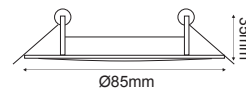

Χωνευτό σποτ GU10 / Recessed GU10 luminaire

GU10 230V

1042WPC Λευκό / White

1042GPC Γκρι / Grey

Σημείωση: Διατίθεται σε συσκευασία των 2 τεμαχίων.
Notice: Available in packs of 2 pieces.

ΛΕΥΚΟ
WHITE

ΓΚΡΙ
GREY

- Πλαστικό σώμα / Plastic body.
- Αποσπώμενο δαχτυλίδι για εύκολη εγκατάσταση-συντήρηση / Removable ring for easy installation-maintenance.
- Ντουϊ / Lampholder GU10.

LED SMD λαμπτήρας E27 - πλαφονιέρα / LED SMD lamp E27 - ceiling luminaire DISC

30.000Hrs

IP44

Extra Bright

DISC 20W 180° 230V

DISC2030 3000K 1850Lm

DISC2040 4000K 1880Lm

DISC2060 6000K 1940Lm

ΛΕΥΚΟ
WHITE

- Σώμα από PBT θερμοπλαστικό / PBT thermoplastic body.
- Οπάλ πλαστικό κάλυμμα για ομοιόμορφο φωτισμό / Opal plastic cover for uniform lighting.
- Ταχυσύνδεσμος για εύκολη εγκατάσταση / Fast connector for easy installation.

2 σε 1 / 2 in 1

Συνδυάστε τον λαμπτήρα DISC20** με πολύχρωμα ντουϊ σιλικόνης.
Combine DISC20** lamp with colorfull silicon lampholders.