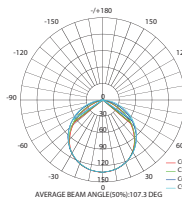

THERON12/14***