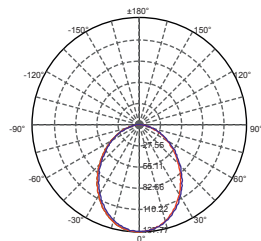

LED SMD κωνευτό φωτιστικό οροφής / LED SMD recessed ceiling luminaire VERA

30.000Hrs

IP65

2 έτη εγγύηση
2 years guarantee

VERA 5W 120° 230V Στρογγυλό / Round

VERA530RW Λευκό / White 3000K 400Lm

VERA540RW Λευκό / White 4000K 410Lm

VERA560RW Λευκό / White 6000K 420Lm

VERA530RNM Νίκελ Ματ / Nickel Matt 3000K 400Lm

VERA540RNM Νίκελ Ματ / Nickel Matt 4000K 410Lm

VERA560RNM Νίκελ Ματ / Nickel Matt 6000K 420Lm

VERA 5W 120° 230V Τετράγωνο / Square

VERA530SW Λευκό / White 3000K 400Lm

VERA540SW Λευκό / White 4000K 410Lm

VERA560SW Λευκό / White 6000K 420Lm

VERA530SNM Νίκελ Ματ / Nickel Matt 3000K 400Lm

VERA540SNM Νίκελ Ματ / Nickel Matt 4000K 410Lm

VERA560SNM Νίκελ Ματ / Nickel Matt 6000K 420Lm

- Σώμα από ειδικό θερμοπλαστικό PTB / PBT thermoplastic body.
- Οπάλ πολυκαρβονικός διαχύτης για ομοιόμορφο αποτέλεσμα φωτισμού. / Opal PC diffuser for uniform lighting result.
- Τάξη ευφλεκτότητας V-O / Flammability standard V-O.
- Εξωτερική φλάντζα στεγανοποίησης για μέγιστη προστασία / Outer waterproof flange for maximum protection.
- Εσωτερικό τροφοδοτικό LED πιστοποιημένο από TUV / Built-in TUV certified LED driver.

ΛΕΥΚΟ
WHITE

ΝΙΚΕΛ ΜΑΤ
NICKEL MATT

EPISTAR

	Center Beam LUX	Beam Width V H	
2m	34.22 LUX	4.2m	4.2m
4m	8.56 LUX	8.4m	8.4m
6m	3.80 LUX	12.7m	12.6m
8m	2.14 LUX	16.9m	16.9m
10m	1.37 LUX	21.1m	21.1m
12m	0.95 LUX	25.3m	25.3m

Vert.Spread:93.1

3000K

	Center Beam LUX	Beam Width V H	
2m	37.93 LUX	4.3m	4.2m
4m	9.48 LUX	8.5m	8.5m
6m	4.21 LUX	12.8m	12.7m
8m	2.37 LUX	17.0m	17.0m
10m	1.52 LUX	21.3m	21.2m
12m	1.05 LUX	25.6m	25.4m

Vert.Spread:93.7

4000K

	Center Beam LUX	Beam Width V H	
2m	44.52 LUX	3.9m	3.8m
4m	11.13 LUX	7.8m	7.7m
6m	4.95 LUX	11.7m	11.5m
8m	2.78 LUX	15.6m	15.3m
10m	1.78 LUX	19.5m	19.2m
12m	1.24 LUX	23.4m	23.0m

Vert.Spread:88.6

6000K