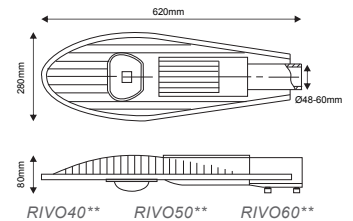

RIVO20064 6400K 22000Lm

RIVO 240W (4x60W COB) 135° x 75° 230V

RIVO24027 2700K 24880Lm

RIVO24040 4000K 24900Lm

RIVO24050 5000K 25650Lm

RIVO24064 6400K 26400Lm

LED HIGH POWER φωτιστικό οδικού / LED HIGH POWER street luminaire