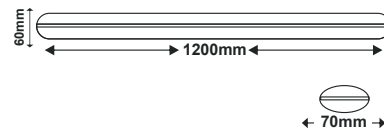

ECO4040
ECO4060

ECO 40W 120° 230V

ECO4040 4000K 3000Lm

12

ECO4060 6000K 3150Lm

12

ΓΕΝ. ΣΥΣΚΕΥΑΣΙΑ
MASTER PACKING

3.281ft 1m	33.15, 74.85ft 10.11, 22.81m	9.51ft 2.90, 116cm
6.562ft 2m	5.787, 18.71ft 1.76, 5.40m	19.04ft 5.80, 23cm
9.843ft 3m	3.573, 9.31ft 1.09, 3.26m	28.55ft 8.70, 34cm
13.124ft 4m	1.447, 4.47ft 0.44, 1.35m	38.07ft 11.60, 46cm
16.405ft 5m	0.9339, 2.904ft 0.28, 0.89m	47.59ft 14.50, 58cm
Height	Exp. Emx	Angle: 110.83deg Diameter