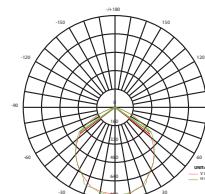

LED SMD προβολέας με αισθητήρα κίνησης / LED SMD flood luminaire with motion sensor "X"

30.000Hrs

IP66

2 Έτη εγγύηση
2 years guarantee

German Design

Slim Design

"X" 10W 120° 230V

ΓΕΝ. ΣΥΣΚΕΥΑΣΙΑ
MASTER PACKING

X1030S 3000K 800Lm	24
X1040S 4000K 840Lm	24
X1060S 6000K 890Lm	24

"X" 20W 120° 230V

ΓΕΝ. ΣΥΣΚΕΥΑΣΙΑ
MASTER PACKING

X2030S 3000K 1600Lm	12
X2040S 4000K 1660Lm	12
X2060S 6000K 1700Lm	12

"X" 30W 120° 230V

ΓΕΝ. ΣΥΣΚΕΥΑΣΙΑ
MASTER PACKING

X3030S 3000K 2500Lm	12
X3040S 4000K 2580Lm	12
X3060S 6000K 2660Lm	12

"X" 50W 120° 230V

ΓΕΝ. ΣΥΣΚΕΥΑΣΙΑ
MASTER PACKING

X5030S 3000K 4000Lm	12
X5040S 4000K 4100Lm	12
X5060S 6000K 4180Lm	12

EPISTAR

MAYPO
BLACK

- Σώμα χυτού αλουμινίου για ιδανική απαγωγή της θερμότητας / Die-casting aluminum body for ideal heat dissipation.
- Διαφανές πυρίμαχο γυαλί 5mm / Clear fire-resistant 5mm glass.
- Ανταυγαστήρας αλουμινίου υψηλής καθαρότητας / High-purity aluminum reflector.
- Αισθητήρας κίνησης με 50.000 on-off / Motion sensor with 50.000 on-off.
- 12 μέτρα μέγιστη εμβέλεια ανίχνευσης / 12m maximum detected range.
- 4 μέτρα μέγιστο ύψος ανίχνευσης / 4m maximum detected height.
- Δυνατότητα ρύθμισης χρόνου / Ability of time adjusting (10sec - 4min).
- Δυνατότητα ρύθμισης ευαισθησίας / Ability of sensitivity adjusting (10-20.000Lux).
- Θερμοκρασία λειτουργίας -15°~+50°C / Operating temperature -15°~+50°C.

X20**S

ΣΕ ΠΑΡΑΓΓΕΛΙΑ ΓΕΝ. ΣΥΣΚΕΥΑΣΙΑΣ ΕΠΙΠΛΕΟΝ ΕΚΠΤΩΣΗ 5%
FOR MASTER PACKING ORDER EXTRA DISCOUNT 5%