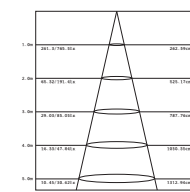

LED SMD προβολέας / LED SMD flood luminaire **LINUS MINI**

30.000Hrs **IP66**

2 έτη εγγύηση
2 years guarantee

GEN. ΣΥΣΚΕΥΑΣΙΑ MASTER PACKING	
LINUS1030 3000K 890Lm	30
LINUS1040 4000K 940Lm	30
LINUS1060 6000K 970Lm	30
LINUS10G Green 640Lm	30
LINUS10B Blue 640Lm	30

Δυνατότητα περιστροφής 360°
360° Degree rotating bracket

GEN. ΣΥΣΚΕΥΑΣΙΑ MASTER PACKING	
LINUS2030 3000K 1780Lm	12
LINUS2040 4000K 1800Lm	12
LINUS2060 6000K 1850Lm	12
LINUS20G Green 1260Lm	12
LINUS20B Blue 1260Lm	12

Δυνατότητα περιστροφής 360°
360° Degree rotating bracket

GEN. ΣΥΣΚΕΥΑΣΙΑ MASTER PACKING	
LINUS3030 3000K 2770Lm	12
LINUS3040 4000K 2810Lm	12
LINUS3060 6000K 2860Lm	12
LINUS30G Green 1850Lm	12
LINUS30B Blue 1850Lm	12

Δυνατότητα περιστροφής 200°
200° Degree rotating bracket

GEN. ΣΥΣΚΕΥΑΣΙΑ MASTER PACKING	
LINUS5030 3000K 4900Lm	6
LINUS5040 4000K 4960Lm	6
LINUS5060 6000K 5090Lm	6
LINUS50G Green 3200Lm	6
LINUS50B Blue 3200Lm	6

Δυνατότητα περιστροφής 200°
200° Degree rotating bracket

MAYPO
BLACK

- Σώμα χυτού αλουμινίου για ιδανική απαγωγή της θερμότητας / Die-casting aluminum body for ideal heat dissipation.
- Διαφανές πολυκαρβονικό κάλυμμα με ειδική επεξεργασία ενάντια στη UV ακτινοβολία / Clear PC cover with surface treatment against UV.
- Ανταυγαστήρας αλουμινίου υψηλής καθαρότητας / High-purity aluminum reflector.
- Ανοξείδωτες allen βίδες / Stainless allen screws.
- Θερμοκρασία λειτουργίας -15°~+50°C / Operating temperature -15°~+50°C

LINUS10**

LINUS30**

ΣΕ ΠΑΡΑΓΓΕΛΙΑ GEN. ΣΥΣΚΕΥΑΣΙΑΣ ΕΠΙΠΛΕΟΝ ΕΚΠΤΩΣΗ 5%
FOR MASTER PACKING ORDER EXTRA DISCOUNT 5%