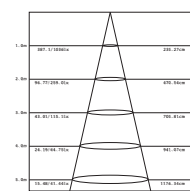

LINUS10**

LINUS30**