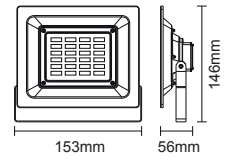

LINUS10RGB/4

Δυνατότητα περιστροφής 360°
360° Degree rotating bracket