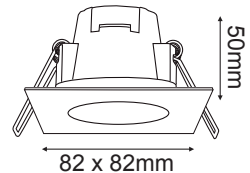

LED SMD κωνευτό φωτιστικό οροφής / LED SMD recessed ceiling luminaire VERA

30.000Hrs

IP65

2 έτη εγγύηση
2 years guarantee

VERA 5W 120° 230V Στρογγυλό / Round

VERA530RW Λευκό / White 3000K 400Lm

VERA540RW Λευκό / White 4000K 410Lm

VERA560RW Λευκό / White 6000K 420Lm

VERA530RNM Νίκελ Ματ / Nickel Matt 3000K 400Lm

VERA540RNM Νίκελ Ματ / Nickel Matt 4000K 410Lm

VERA560RNM Νίκελ Ματ / Nickel Matt 6000K 420Lm

VERA 5W 120° 230V Τετράγωνο / Square

VERA530SW Λευκό / White 3000K 400Lm

VERA540SW Λευκό / White 4000K 410Lm

VERA560SW Λευκό / White 6000K 420Lm

VERA530SNM Νίκελ Ματ / Nickel Matt 3000K 400Lm

VERA540SNM Νίκελ Ματ / Nickel Matt 4000K 410Lm

VERA560SNM Νίκελ Ματ / Nickel Matt 6000K 420Lm

- Σώμα από ειδικό θερμοπλαστικό PTB / PBT thermoplastic body.
- Οπάλ πολυκαρβονικός διαχύτης για ομοιόμορφο αποτέλεσμα φωτισμού. / Opal PC diffuser for uniform lighting result.
- Τάξη ευφλεκτότητας V-O / Flammability standard V-O.
- Εξωτερική φλάντζα στεγανοποίησης για μέγιστη προστασία / Outer waterproof flange for maximum protection.
- Εσωτερικό τροφοδοτικό LED πιστοποιημένο από TUV / Built-in TUV certified LED driver.

ΛΕΥΚΟ
WHITE

ΝΙΚΕΛ ΜΑΤ
NICKEL MATT

EPISTAR

	Center Beam LUX	Beam Width V H	
2m	34.22 LUX	4.2m	4.2m
4m	8.56 LUX	8.4m	8.4m
6m	3.80 LUX	12.7m	12.6m
8m	2.14 LUX	16.9m	16.9m
10m	1.37 LUX	21.1m	21.1m
12m	0.95 LUX	25.3m	25.3m

Vert.Spread:93.1

3000K

	Center Beam LUX	Beam Width V H	
2m	37.93 LUX	4.3m	4.2m
4m	9.48 LUX	8.5m	8.5m
6m	4.21 LUX	12.8m	12.7m
8m	2.37 LUX	17.0m	17.0m
10m	1.52 LUX	21.3m	21.2m
12m	1.05 LUX	25.6m	25.4m

Vert.Spread:93.7

4000K

	Center Beam LUX	Beam Width V H	
2m	44.52 LUX	3.9m	3.8m
4m	11.13 LUX	7.8m	7.7m
6m	4.95 LUX	11.7m	11.5m
8m	2.78 LUX	15.6m	15.3m
10m	1.78 LUX	19.5m	19.2m
12m	1.24 LUX	23.4m	23.0m

Vert.Spread:88.6

6000K