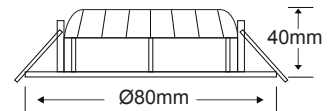

THEROC6**R/NM

THEROC 6W 60° 230V Τετράγωνο / Square

THEROC630S Λευκό / White 3000K 410Lm

THEROC640S Λευκό / White 4000K 430Lm

THEROC660S Λευκό / White 6000K 440Lm

THEROC630SNM Νίκελ Ματ / Nickel Matt 3000K 410Lm

THEROC640SNM Νίκελ Ματ / Nickel Matt 4000K 430Lm

THEROC660SNM Νίκελ Ματ / Nickel Matt 6000K 440Lm