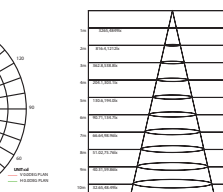

X50**

ΣΕ ΠΑΡΑΓΓΕΛΙΑ ΓΕΝ. ΣΥΣΚΕΥΑΣΙΑΣ ΕΠΙΠΛΕΟΝ ΕΚΠΤΩΣΗ 5%
FOR MASTER PACKING ORDER EXTRA DISCOUNT 5%