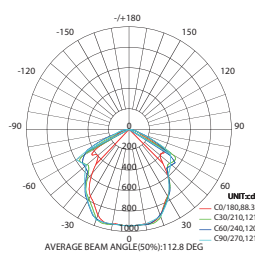

Επιλέγοντας LED φωτιστικό LUCE CCT, έχετε τις 3 βασικές θερμοκρασίες χρώματος σε ένα και μόνο φωτιστικό!
Αλλάξτε τη θερμοκρασία χρώματος μέσω απλού διακόπτη ανάλογα με τη διάθεσή σας ή ανάλογα με τη χρήση του χώρου σας.
By choosing LUCE CCT LED light, you have 3 basic color temperatures in the same lighting fixture!
Change color temperature by simple switch according your mood or depending the use of your space .