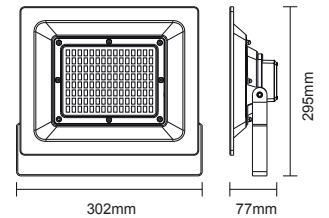

Δυνατότητα περιστροφής 200°
200° Degree rotating bracket

MAYPO
BLACK

- Σώμα χυτού αλουμινίου για ιδανική απαγωγή της θερμότητας / Die-casting aluminum body for ideal heat dissipation.
- Διαφανές πολυκαρβονικό κάλυμμα με ειδική επεξεργασία ενάντια στη UV ακτινοβολία / Clear PC cover with surface treatment against UV.
- Ανταυγαστήρας αλουμινίου υψηλής καθαρότητας / High-purity aluminum reflector.
- Ανοξείδωτες allen βίδες / Stainless allen screws.
- Θερμοκρασία λειτουργίας -15°~+50°C / Operating temperature -15°~+50°C