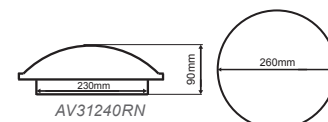

AV12040R*

20W 4000K 120° 230V ΓΕΝ. ΣΥΣΚΕΥΑΣΙΑ MASTER PACKING

AV32040RN Νικελ / Nickel 1400Lm	10