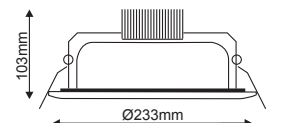

LUM30**S

ΛΕΥΚΟ WHITE
ΝΙΚΕΛ ΜΑΤ NICKEL MATT

LUCE

- Σώμα από χυτό αλουμίνιο / Die-casting aluminium body.
- Ανταυγαστήρας αλουμινίου υψηλής καθαρότητας / High purity aluminium reflector.
- Διαφανές πυρίμαχο γυαλί 3mm με αμμοβολή για αποφυγή θάμβωσης / Fire resistant transparent 3mm glass with sanblast to avoid glare.
- Τροφοδοτικό LED με ταχυσύνδεσμο / LED driver with fast connector.