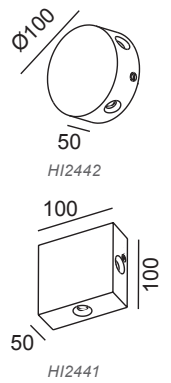

ACTI

HI2441 4x1W 321Lm 3000K 16° 230V

HI2442 4x1W 321Lm 3000K 16° 230V

- Σώμα χυτού αλουμινίου / Die casting aluminum body.
- Διαφανές πυρίμαχο γυαλί / Clear fire-resistant glass.
- Τροφοδοτικό LED πιστοποιημένο από την Intertek / LED driver certified by Intertek.