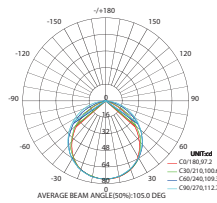

*Το slim panel και το πλαίσιο συνδέονται κουμπωτά (χωρίς τη χρήση των ελατηρίων)
The slim panel and frame are click connected (without the use of springs)

- Σώμα από φύλλο αλουμινίου για ιδανική απαγωγή θερμότητας / Body from aluminum sheet for ideal heat dissipation.
- Πλαστικό ABS πλαίσιο / Plastic ABS frame.
- Ειδικό φίλτρο και διαχύτης με 94% μετάδοση / Special filter and diffuser with 94% transmittance.
- Εξωτερικό τροφοδοτικό LED με ταχυσύνδεσμο / External LED driver with fast-connector.

THERON8***