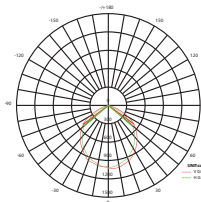

LINUS10**

LINUS30**