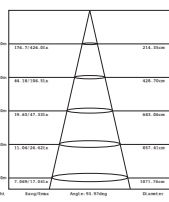

LINUS10**S