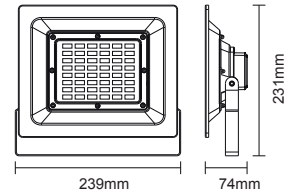

LINUS30RGB/4

Δυνατότητα περιστροφής 200°
200° Degree rotating bracket