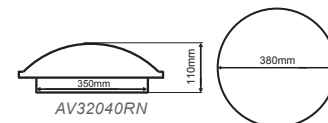

AV31240RN

AV32040RN

8W 4000K 120° 230V ΓΕΝ. ΣΥΣΚΕΥΑΣΙΑ MASTER PACKING

AV20840R Λευκό / White 600Lm	18
AV20840RC Cosmos 600Lm	18