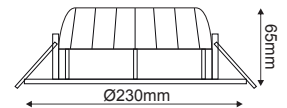

LUCE20**W
LUCE30**W