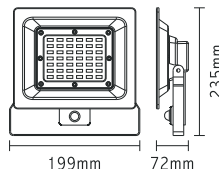

LINUS20**S

Δυνατότητα περιστροφής 360°
360° Degree rotating bracket