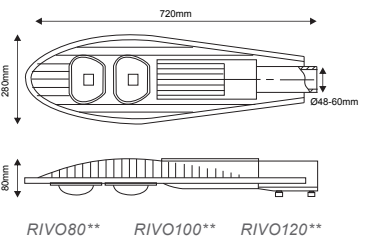

RIVO20064 6400K 22000Lm

RIVO 240W (4x60W COB) 135° x 75° 230V

RIVO24027 2700K 24880Lm

RIVO24040 4000K 24900Lm

RIVO24050 5000K 25650Lm

RIVO24064 6400K 26400Lm

LED HIGH POWER φωτιστικό οδικού / LED HIGH POWER street luminaire