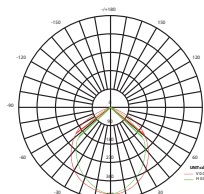

"X" 50W 120° 230V

ΓΕΝ. ΣΥΣΚΕΥΑΣΙΑ
MASTER PACKING

X5030S 3000K 4000Lm	12
X5040S 4000K 4100Lm	12
X5060S 6000K 4180Lm	12

EPISTAR

MAYPO
BLACK

- Σώμα χυτού αλουμινίου για ιδανική απαγωγή της θερμότητας / Die-casting aluminum body for ideal heat dissipation.
- Διαφανές πυρίμαχο γυαλί 5mm / Clear fire-resistant 5mm glass.
- Ανταυγαστήρας αλουμινίου υψηλής καθαρότητας / High-purity aluminum reflector.
- Αισθητήρας κίνησης με 50.000 on-off / Motion sensor with 50.000 on-off.
- 12 μέτρα μέγιστη εμβέλεια ανίχνευσης / 12m maximum detected range.
- 4 μέτρα μέγιστο ύψος ανίχνευσης / 4m maximum detected height.
- Δυνατότητα ρύθμισης χρόνου / Ability of time adjusting (10sec - 4min).
- Δυνατότητα ρύθμισης ευαισθησίας / Ability of sensitivity adjusting (10-20.000Lux).
- Θερμοκρασία λειτουργίας -15°~+50°C / Operating temperature -15°~+50°C.

X10**S