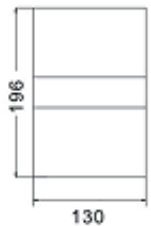

HA2099

Για ηλεκτροστατική βαφή με RAL που παρατίθενται παρακάτω, υπάρχει επιβάρυνση.
For electrostatic painting with RAL listed below, there is extra charge.

ΛΕΥΚΟ ΜΑΤ MATT WHITE H / OR ΛΕΥΚΟ ΓΥΑΛ. GLOSS WHITE	ΜΑΥΡΟ ΜΑΤ MATT BLACK H / OR ΜΑΥΡΟ ΓΥΑΛ. GLOSS BLACK	ΛΕΥΚΟ/WHITE RAFAELO	ΜΑΥΡΟ/BLACK RAFAELO	ΓΚΡΙ GREY	BLACK CHROME	ΜΠΛΕ BLUE	ΠΡΑΣΙΝΟ GREEN	ΜΕΝΤΑ MINT	ΚΟΚΚΙΝΟ RED	ΠΟΡΤΟΚΑΛΙ ORANGE	ΚΙΤΡΙΝΟ YELLOW