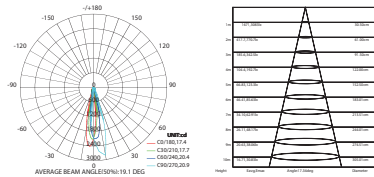

Φωτιστικά οροφής - ψευδοροφής LED / LED ceiling - recessed luminaires

LED COB κωνευτό κινητό φωτιστικό / LED COB recessed movable luminaire **THEROB**

30.000Hrs **IP44**

2 έτη εγγύηση
2 years guarantee

Slim profile

Κινητό / Movable

ΛΕΥΚΟ / WHITE

THEROB 5W 24° 230V

THEROB530R 3000K 310Lm

THEROB540R 4000K 320Lm

THEROB560R 6000K 330Lm

THEROB 10W 24° 230V

THEROB1030R 3000K 830Lm

THEROB1040R 4000K 850Lm

THEROB1060R 6000K 860Lm

Πάχος / Thickness 22mm

Πάχος / Thickness 22mm

- Σώμα από χυτό αλουμίνιο / Die-casting aluminium body.
- Ειδικός πρισματικός διαχύτης για ομοιομορφο φωτισμό χωρίς θάμβωση / Special plastic prismatic diffuser for uniform results without glare.
- Τροφοδοτικό LED με ταχυσύνδεσμο / LED driver with fast connector.

LED COB κωνευτό κινητό φωτιστικό οροφής / LED COB recessed movable luminaire **THEROC**

30.000Hrs **IP44**

2 έτη εγγύηση
2 years guarantee

Κινητό / Movable

Κινητό / Movable

ΛΕΥΚΟ
WHITE

ΝΙΚΕΛ ΜΑΤ
NICKEL MATT

THEROC 6W 60° 230V Στρογγυλό / Round

THEROC630R Λευκό / White 3000K 410Lm

THEROC640R Λευκό / White 4000K 430Lm

THEROC660R Λευκό / White 6000K 440Lm

THEROC630RNM Νίκελ Ματ / Nickel Matt 3000K 410Lm

THEROC640RNM Νίκελ Ματ / Nickel Matt 4000K 430Lm

THEROC660RNM Νίκελ Ματ / Nickel Matt 6000K 440Lm

THEROC 6W 60° 230V Τετράγωνο / Square

THEROC630S Λευκό / White 3000K 410Lm

THEROC640S Λευκό / White 4000K 430Lm

THEROC660S Λευκό / White 6000K 440Lm

THEROC630SNM Νίκελ Ματ / Nickel Matt 3000K 410Lm

THEROC640SNM Νίκελ Ματ / Nickel Matt 4000K 430Lm

THEROC660SNM Νίκελ Ματ / Nickel Matt 6000K 440Lm

Πάχος / Thickness 22mm