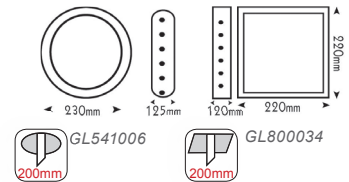

LED HIGH POWER απλικά / LED HIGH POWER wall luminaire ACTI

30.000Hrs **IP54**

2 έτη εγγύηση
2 years guarantee

ACTI

HI2441 4x1W 321Lm 3000K 16° 230V

HI2442 4x1W 321Lm 3000K 16° 230V

- Σώμα χυτού αλουμινίου / Die casting aluminum body.
- Διαφανές πυρίμαχο γυαλί / Clear fire-resistant glass.
- Τροφοδοτικό LED πιστοποιημένο από την Intertek / LED driver certified by Intertek.

LED COB σποτ οροφής / LED COB ceiling luminaire ANCO

30.000Hrs **IP54**

2 έτη εγγύηση
2 years guarantee

ANCO

HI2236 1x7W 373lm 3.000K 19° 230V

HI2386 1x7W 373lm 3.000K 19° 230V

- Σώμα χυτού αλουμινίου / Die casting aluminum body.
- Διαφανές πυρίμαχο γυαλί 3mm / Clear fire-resistant 3mm glass.
- Τροφοδοτικό LED πιστοποιημένο από την Intertek / LED driver certified by Intertek.

LED DIP κωνευτό σποτ οροφής / LED DIP recessed luminaire CASAM

25.000Hrs

2 έτη εγγύηση
2 years guarantee

GL810006

GL810007

GL810001 12 LED BLUE + GU10

GL810002 16 LED BLUE + GU10

GL810006 12 LED BLUE + GU10

GL810007 9 LED BLUE + GU10

- Σώμα χυτού αλουμινίου / Aluminum die-casting body.
- Ακρυλικός φακός διάχυσης / Acrylic diffusing lens.
- Ντουί / Lampholder GU10.

Συνδέστε το φωτιστικό σε K/R διακόπτη έχοντας ξεχωριστά το κύριο φωτισμό με το διακοσμητικό των ακτίνων LED. Connect spot light to K/R switch in order to separate main lighting from LED beam decorative lighting.

20W COB 2300Lm 120° 230V

GL541006LED 18 LED BLUE

GL800034LED 24 LED BLUE

- Σώμα χυτού αλουμινίου / Die casting aluminum body.
- Υψηλής καθαρότητας ψύκτρα αλουμινίου για ιδανική απαγωγή της θερμότητας / High purity heat sink aluminum for ideal heat dissipation.
- Οπάλ κάλυμμα με ειδικό φίλτρο διάχυσης / Opal cover with special diffusing.
- Τροφοδοτικό LED με ταχυσύνδεσμο και πιστοποίηση από την TUV / LED driver with fast-connector and TUV certification.

GL541006