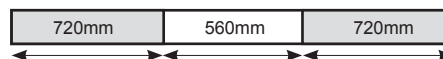

2x12W 230V

ALRIC21230 3000K 2x1530Lm
ALRIC21240 4000K 2x1610Lm

2x16W 230V

ALRIC21630 3000K 2x2050Lm
ALRIC21640 4000K 2x2140Lm

2x20W 230V

ALRIC22030 3000K 2x2560Lm
ALRIC22040 4000K 2x2680Lm

16W 230V

ALRIC1630 3000K 2050Lm
ALRIC1640 4000K 2140Lm