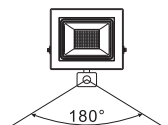

LED SMD προβολέας με αισθητήρα κίνησης / LED SMD flood luminaire with motion sensor "X"

30.000Hrs

IP66

2 Έτη εγγύηση
2 years guarantee

German Design

Slim Design

"X" 10W 120° 230V

ΓΕΝ. ΣΥΣΚΕΥΑΣΙΑ
MASTER PACKING

X1030S 3000K 800Lm	24
X1040S 4000K 840Lm	24
X1060S 6000K 890Lm	24

"X" 20W 120° 230V

ΓΕΝ. ΣΥΣΚΕΥΑΣΙΑ
MASTER PACKING

X2030S 3000K 1600Lm	12
X2040S 4000K 1660Lm	12
X2060S 6000K 1700Lm	12

"X" 30W 120° 230V

ΓΕΝ. ΣΥΣΚΕΥΑΣΙΑ
MASTER PACKING

X3030S 3000K 2500Lm	12
X3040S 4000K 2580Lm	12
X3060S 6000K 2660Lm	12

"X" 50W 120° 230V

ΓΕΝ. ΣΥΣΚΕΥΑΣΙΑ
MASTER PACKING

X5030S 3000K 4000Lm	12
X5040S 4000K 4100Lm	12
X5060S 6000K 4180Lm	12

EPISTAR

MAYPO
BLACK

- Σώμα χυτού αλουμινίου για ιδανική απαγωγή της θερμότητας / Die-casting aluminum body for ideal heat dissipation.
- Διαφανές πυρίμαχο γυαλί 5mm / Clear fire-resistant 5mm glass.
- Ανταυγαστήρας αλουμινίου υψηλής καθαρότητας / High-purity aluminum reflector.
- Αισθητήρας κίνησης με 50.000 on-off / Motion sensor with 50.000 on-off.
- 12 μέτρα μέγιστη εμβέλεια ανίχνευσης / 12m maximum detected range.
- 4 μέτρα μέγιστο ύψος ανίχνευσης / 4m maximum detected height.
- Δυνατότητα ρύθμισης χρόνου / Ability of time adjusting (10sec - 4min).
- Δυνατότητα ρύθμισης ευαισθησίας / Ability of sensitivity adjusting (10-20.000Lux).
- Θερμοκρασία λειτουργίας -15°~+50°C / Operating temperature -15°~+50°C.

ΣΕ ΠΑΡΑΓΓΕΛΙΑ ΓΕΝ. ΣΥΣΚΕΥΑΣΙΑΣ ΕΠΙΠΛΕΟΝ ΕΚΠΤΩΣΗ 5%
FOR MASTER PACKING ORDER EXTRA DISCOUNT 5%