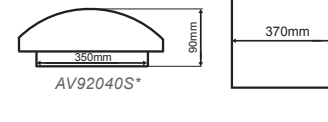

AV91240S*

12W 4000K 120° 230V ΓΕΝ. ΣΥΣΚΕΥΑΣΙΑ MASTER PACKING

*AV81240SN Νικελ / Nickel 850Lm	10