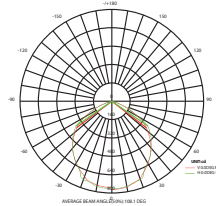

LINUS100**

LINUS 100W 120° 230V

ΓΕΝ. ΣΥΣΚΕΥΑΣΙΑ
MASTER PACKING

LINUS10030 3000K 8960Lm	4
LINUS10040 4000K 9000Lm	4
LINUS10060 6000K 9050Lm	4