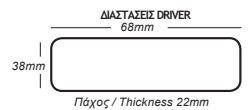

Φωτιστικά οροφής - ψευδοροφής LED / LED ceiling - recessed luminaires

LED COB κωνευτό κινητό φωτιστικό / LED COB recessed movable luminaire **THEROB**

30.000Hrs **IP44**

2 έτη εγγύηση
2 years guarantee

Slim profile

Κινητό / Movable

ΛΕΥΚΟ / WHITE

THEROB 5W 24° 230V

THEROB530R 3000K 310Lm

THEROB540R 4000K 320Lm

THEROB560R 6000K 330Lm

THEROB 10W 24° 230V

THEROB1030R 3000K 830Lm

THEROB1040R 4000K 850Lm

THEROB1060R 6000K 860Lm

Πάχος / Thickness 22mm

Πάχος / Thickness 22mm

- Σώμα από χυτό αλουμίνιο / Die-casting aluminium body.
- Ειδικός πρισματικός διαχύτης για ομοιομορφο φωτισμό χωρίς θάμβωση / Special plastic prismatic diffuser for uniform results without glare.
- Τροφοδοτικό LED με ταχυσύνδεσμο / LED driver with fast connector.

LED COB κωνευτό κινητό φωτιστικό οροφής / LED COB recessed movable luminaire **THEROC**

30.000Hrs **IP44**

2 έτη εγγύηση
2 years guarantee

Κινητό / Movable

Κινητό / Movable

ΛΕΥΚΟ
WHITE

ΝΙΚΕΛ ΜΑΤ
NICKEL MATT

THEROC 6W 60° 230V Στρογγυλό / Round

THEROC630R Λευκό / White 3000K 410Lm

THEROC640R Λευκό / White 4000K 430Lm

THEROC660R Λευκό / White 6000K 440Lm

THEROC630RNM Νίκελ Ματ / Nickel Matt 3000K 410Lm

THEROC640RNM Νίκελ Ματ / Nickel Matt 4000K 430Lm

THEROC660RNM Νίκελ Ματ / Nickel Matt 6000K 440Lm

THEROC 6W 60° 230V Τετράγωνο / Square

THEROC630S Λευκό / White 3000K 410Lm

THEROC640S Λευκό / White 4000K 430Lm

THEROC660S Λευκό / White 6000K 440Lm

THEROC630SNM Νίκελ Ματ / Nickel Matt 3000K 410Lm

THEROC640SNM Νίκελ Ματ / Nickel Matt 4000K 430Lm

THEROC660SNM Νίκελ Ματ / Nickel Matt 6000K 440Lm

Πάχος / Thickness 22mm