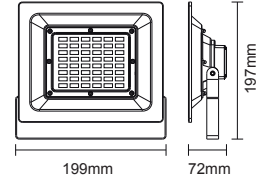

LINUS20RGB/4

Δυνατότητα περιστροφής 360°
360° Degree rotating bracket