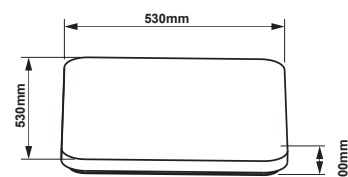

LED SMD πλαφονιέρα οροφής / LED SMD ceiling luminaire

30.000Hrs

IP44

2 έτη εγγύηση
2 years guarantee

Ultra Thin!

STONE 50W 4000K 120° 230V

Z5040ST Λευκό / White 3600Lm

Z5040STC Λευκό / White Cosmos 3600Lm

STONE 60W 4000K 120° 230V

Z6040ST Λευκό / White 4200Lm

Z6040STC Λευκό / White Cosmos 4200Lm

Z6040ST*

ARTEMIS 60W 4000K 120° 230V

Z6040R Λευκό / White 4200Lm

Z6040RC Λευκό / White Cosmos 4200Lm

IPATIA 60W 4000K 120° 230V

Z6040S Λευκό / White 4200Lm

Z6040SC Λευκό / White Cosmos 4200Lm

Z6040S*

- Σώμα από ηλεκτροστατικά βαμμένο ατσάλι / Electrostatic painted steel body.
- Οπάλ ακρυλικό κάλυμμα για αποτέλεσμα ομοιόμορφου φωτισμού δίχως σκιάσεις / Opal PMMA cover for uniform lighting result without shadows.

elec tech

www.acalight.gr