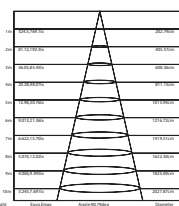

Φωτιστικά οροφής - ψευδοροφής LED / LED ceiling - recessed luminaires

LED χωνευτό φωτιστικό οροφής / LED recessed ceiling luminaire **LUCE - LUM**

30.000Hrs **IP44**

2 έτη εγγύηση
2 years guarantee

LUCE 20W 120° 230V Στρογγυλό / Round

LUCE2030W Λευκό / White 3000K 1740Lm

LUCE2040W Λευκό / White 4000K 1790Lm

LUCE2060W Λευκό / White 6000K 1860Lm

LUCE20**W
LUCE30**W

LUM 20W 120° 230V Στρογγυλό / Round

LUM2027S Νικελ Ματ / Nickel Matt 2700K 1870Lm

LUM2040S Νικελ Ματ / Nickel Matt 4000K 1960Lm

LUM2065S Νικελ Ματ / Nickel Matt 6500K 2040Lm

LUM20**S

LUCE 30W 120° 230V Στρογγυλό / Round

LUCE3030W Λευκό / White 3000K 2710Lm

LUCE3040W Λευκό / White 4000K 2790Lm

LUCE3060W Λευκό / White 6000K 2820Lm

LUCE3030NM Νικελ Ματ / Nickel Matt 3000K 2710Lm

LUCE3040NM Νικελ Ματ / Nickel Matt 4000K 2790Lm

LUCE3060NM Νικελ Ματ / Nickel Matt 6000K 2820Lm

LUCE30**W
LUCE30**NM

LUM 30W 120° 230V Στρογγυλό / Round

LUM3027S Νικελ Ματ / Nickel Matt 2700K 2840Lm

LUM3040S Νικελ Ματ / Nickel Matt 4000K 2930Lm

LUM3065S Νικελ Ματ / Nickel Matt 6500K 3040Lm

LUM30**S

ΛΕΥΚΟ WHITE
ΝΙΚΕΛ ΜΑΤ NICKEL MATT

LUCE

- Σώμα από χυτό αλουμίνιο / Die-casting aluminium body.
- Ανταυγαστήρας αλουμινίου υψηλής καθαρότητας / High purity aluminium reflector.
- Διαφανές πυρίμαχο γυαλί 3mm με αμμοβολή για αποφυγή θάμβωσης / Fire resistant transparent 3mm glass with sanblast to avoid glare.
- Τροφοδοτικό LED με ταχυσύνδεσμο / LED driver with fast connector.

LUCE20

LUM

- Υψηλής καθαρότητας ψύκτρα αλουμινίου / High purity aluminum heat sink.
- Πλαίσιο ανοξείδωτου χάλυβα / Stainless steel frame.
- Αντιθαμβωτικός πλαστικός οπάλ διαχύτης / Plastic anti-glare opal diffuser.
- Τροφοδοτικό LED με ταχυσύνδεσμο πιστοποιημένο από TUV / LED driver with fast connector certified by TUV.

LUM20