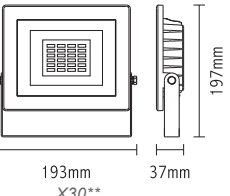

"X" 30W 120° 230V

ΓΕΝ. ΣΥΣΚΕΥΑΣΙΑ
MASTER PACKING

X3030 3000K 2500Lm	20
X3040 4000K 2580Lm	20
X3060 6000K 2660Lm	20