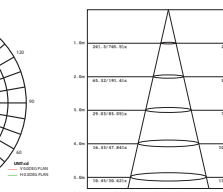

LED SMD προβολέας / LED SMD flood luminaire "X"

30.000Hrs

IP66

2 έτη εγγύηση
2 years guarantee

German Design

Slim Design

MAYPO
BLACK

"X" 10W 120° 230V

ΓΕΝ. ΣΥΣΚΕΥΑΣΙΑ
MASTER PACKING

X1030 3000K 800Lm	36
X1040 4000K 840Lm	36
X1060 6000K 890Lm	36

"X" 20W 120° 230V

ΓΕΝ. ΣΥΣΚΕΥΑΣΙΑ
MASTER PACKING

X2030 3000K 1600Lm	20
X2040 4000K 1660Lm	20
X2060 6000K 1700Lm	20

"X" 30W 120° 230V

ΓΕΝ. ΣΥΣΚΕΥΑΣΙΑ
MASTER PACKING

X3030 3000K 2500Lm	20
X3040 4000K 2580Lm	20
X3060 6000K 2660Lm	20

"X" 50W 120° 230V

ΓΕΝ. ΣΥΣΚΕΥΑΣΙΑ
MASTER PACKING

X5030 3000K 4000Lm	12
X5040 4000K 4100Lm	12
X5060 6000K 4180Lm	12

"X" 70W 120° 230V

ΓΕΝ. ΣΥΣΚΕΥΑΣΙΑ
MASTER PACKING

X7030 3000K 5800Lm	6
X7040 4000K 5920Lm	6
X7060 6000K 6050Lm	6

- Σώμα χυτού αλουμινίου για ιδανική απαγωγή της θερμότητας / Die-casting aluminum body for ideal heat dissipation.
- Διαφανές πυριμαχο γυαλί 5mm / Clear fire-resistant 5mm glass.
- Ανταυγαστήρας αλουμινίου υψηλής καθαρότητας / High-purity aluminum reflector.
- Ανοξειδωτες allen βίδες / Stainless allen screws.
- Θερμοκρασία λειτουργίας -15°~+50°C / Operating temperature -15°~+50°C

EPISTAR

X20**

ΣΕ ΠΑΡΑΓΓΕΛΙΑ ΓΕΝ. ΣΥΣΚΕΥΑΣΙΑΣ ΕΠΙΠΛΕΟΝ ΕΚΠΤΩΣΗ 5%
FOR MASTER PACKING ORDER EXTRA DISCOUNT 5%