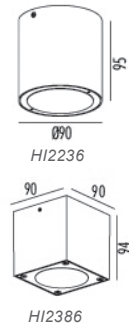

LED DIP κωνευτό σποτ οροφής / LED DIP recessed luminaire CASAM

25.000Hrs

2 έτη εγγύηση
2 years guarantee

GL810001

GL810002

GL810006

GL810007

GL810001 12 LED BLUE + GU10