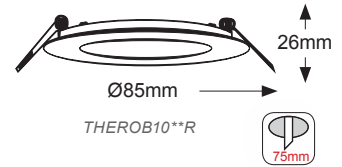

THEROB 10W 24° 230V

THEROB1030R 3000K 830Lm

THEROB1040R 4000K 850Lm

THEROB1060R 6000K 860Lm

THEROB5**R

Πάχος / Thickness 22mm

THEROB10**R

Πάχος / Thickness 22mm