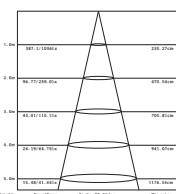

LED SMD προβολέας με αισθητήρα κίνησης / LED SMD flood luminaire with motion sensor "X"

30.000Hrs

IP66

2 Έτη εγγύηση
2 years guarantee

German Design

Slim Design

"X" 10W 120° 230V

ΓΕΝ. ΣΥΣΚΕΥΑΣΙΑ
MASTER PACKING

X1030S 3000K 800Lm	24
X1040S 4000K 840Lm	24
X1060S 6000K 890Lm	24

"X" 20W 120° 230V

ΓΕΝ. ΣΥΣΚΕΥΑΣΙΑ
MASTER PACKING

X2030S 3000K 1600Lm	12
X2040S 4000K 1660Lm	12
X2060S 6000K 1700Lm	12

"X" 30W 120° 230V

ΓΕΝ. ΣΥΣΚΕΥΑΣΙΑ
MASTER PACKING

X3030S 3000K 2500Lm	12
X3040S 4000K 2580Lm	12
X3060S 6000K 2660Lm	12

"X" 50W 120° 230V

ΓΕΝ. ΣΥΣΚΕΥΑΣΙΑ
MASTER PACKING

X5030S 3000K 4000Lm	12
X5040S 4000K 4100Lm	12
X5060S 6000K 4180Lm	12

EPISTAR

MAYPO
BLACK

- Σώμα χυτού αλουμινίου για ιδανική απαγωγή της θερμότητας / Die-casting aluminum body for ideal heat dissipation.
- Διαφανές πυρίμαχο γυαλί 5mm / Clear fire-resistant 5mm glass.
- Ανταυγαστήρας αλουμινίου υψηλής καθαρότητας / High-purity aluminum reflector.
- Αισθητήρας κίνησης με 50.000 on-off / Motion sensor with 50.000 on-off.
- 12 μέτρα μέγιστη εμβέλεια ανίχνευσης / 12m maximum detected range.
- 4 μέτρα μέγιστο ύψος ανίχνευσης / 4m maximum detected height.
- Δυνατότητα ρύθμισης χρόνου / Ability of time adjusting (10sec - 4min).
- Δυνατότητα ρύθμισης ευαισθησίας / Ability of sensitivity adjusting (10-20.000Lux).
- Θερμοκρασία λειτουργίας -15°~+50°C / Operating temperature -15°~+50°C.

X50**S

ΣΕ ΠΑΡΑΓΓΕΛΙΑ ΓΕΝ. ΣΥΣΚΕΥΑΣΙΑΣ ΕΠΙΠΛΕΟΝ ΕΚΠΤΩΣΗ 5%
FOR MASTER PACKING ORDER EXTRA DISCOUNT 5%