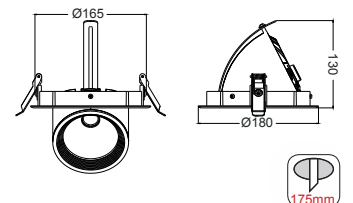

Φωτιστικά οροφής - ψευδοροφής LED / LED ceiling - recessed luminaires

LED COB κωνευτό κινητό φωτιστικό οροφής / LED COB recessed movable ceiling luminaire **BEL**

30.000Hrs

2 έτη εγγύηση
2 years guarantee

0 - 359°

0 - 80°

BEL 10W 60° 230V

BEL1027 2700K 700Lm

BEL1040 4000K 750Lm

BEL1064 6400K 800Lm

- Σώμα από χυτό αλουμίνιο / Die-casting aluminum body.
- Ανταυγαστήρας αλουμινίου υψηλής καθαρότητας / High purity aluminum reflector.
- Διαφανές πυρίμαχο γυαλί / Fire resistant transparent glass.
- Τροφοδοτικό LED με ταχυσύνδεσμο πιστοποιημένο από TUV / LED driver with fast connector certified by TUV.

ΛΕΥΚΟ
WHITE

Height / AVRE	Beam Angle	Diameter
0.5m	4214.05lux	36.90cm
1.0m	1053.51lux	73.80cm
1.5m	468.23lux	110.70cm
2.0m	263.38lux	147.60cm
2.5m	168.56lux	184.50cm
3.0m	117.06lux	221.40cm
3.5m	86.00lux	258.30cm
4.0m	65.84lux	295.20cm

LED COB κωνευτό κινητό φωτιστικό οροφής / LED COB recessed movable ceiling luminaire **LINO**

30.000Hrs

2 έτη εγγύηση
2 years guarantee

Περιστροφή / Rotation

360° 90°

LINO 20W 60° 230V

LINO2030 3000K 1500Lm

LINO2040 4000K 1550Lm

- Σώμα από χυτό αλουμίνιο / Die-casting aluminium body.
- Ανταυγαστήρας αλουμινίου υψηλής καθαρότητας / High purity aluminium reflector.
- Διαφανές πυρίμαχο γυαλί / Fire resistant transparent glass.
- Τροφοδοτικό LED με ταχυσύνδεσμο / LED driver with fast connector.

ΛΕΥΚΟ
WHITE

Height	Beam Angle	Diameter
0.5m	188.3-377.0lux	36.90cm
1.0m	468.23lux	73.80cm
1.5m	263.38lux	110.70cm
2.0m	168.56lux	147.60cm
2.5m	117.06lux	184.50cm
3.0m	86.00lux	221.40cm
3.5m	65.84lux	258.30cm
4.0m	50.17lux	295.20cm

LED COB κωνευτό κινητό φωτιστικό οροφής / LED COB recessed movable ceiling luminaire **LINEC**

30.000Hrs

2 έτη εγγύηση
2 years guarantee

Περιστροφή / Rotation

90°

LINEC 30W 120° 230V

LINEC3030W 3000K 2860Lm