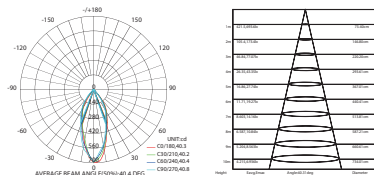

Πάχος / Thickness 22mm

- Σώμα από χυτό αλουμίνιο / Die-casting aluminium body.
- Ανταυγαστήρας αλουμινίου υψηλής καθαρότητας / High purity aluminium reflector.
- Διαφανές πυρίμαχο γυαλί 2mm / Fire resistant transparent 2mm glass.
- Τροφοδοτικό LED με ταχυσύνδεσμο / LED driver with fast connector.