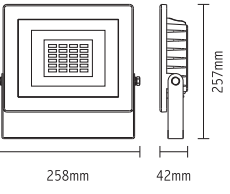

"X" 50W 120° 230V

ΓΕΝ. ΣΥΣΚΕΥΑΣΙΑ
MASTER PACKING

X5030 3000K 4000Lm	12
X5040 4000K 4100Lm	12
X5060 6000K 4180Lm	12