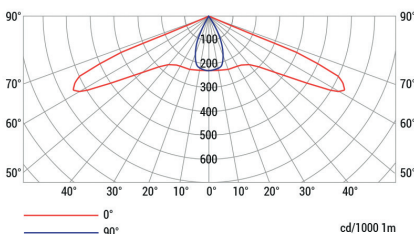

LED COB φωτιστικό οδικού / LED COB street luminaire RIVO

30.000Hrs IP65

2 έτη εγγύηση
2 years guarantee

100
Lm/W

EPISTAR

ΓΡΑΦΙΤΗΣ
GRAPHITE

- Σώμα χυτού αλουμινίου / Die-casting aluminum body.
- Διαφανής γυάλινος φακός για ορθή διάχυση στο οδόστρωμα 135°x75° / Clear glass lens for proper diffusion on the roadway 135°x75° .
- Αεροδυναμικός σχεδιασμός με μικρή αντίσταση στον αέρα / Aerodynamic design with low resistance to wind.
- Θερμοκρασία λειτουργίας -15°~+50°C / Operation temperature -15°~+50°C.
- Ανοξείδωτες βίδες εγκατάστασης / Stainless steel installation screws.

RIVO 40W 135° x 75° 230V

RIVO4027 2700K 4280Lm

RIVO4064 6400K 4520Lm

RIVO 50W 135° x 75° 230V

RIVO5027 2700K 5200Lm

RIVO5064 6400K 5500Lm

RIVO 60W 135° x 75° 230V

RIVO6027 2700K 6120Lm

RIVO6040 4000K 6290Lm

RIVO6050 5000K 6470Lm

RIVO6064 6400K 6600Lm

RIVO 80W (2x40W COB) 135° x 75° 230V

RIVO8027 2700K 8560Lm

RIVO8064 6400K 9040Lm

RIVO 100W (2x50W COB) 135° x 75° 230V

RIVO10027 2700K 10400Lm

RIVO10064 6400K 11000Lm

RIVO 120W (2x60W COB) 135° x 75° 230V

RIVO12027 2700K 12240Lm

RIVO12040 4000K 12500Lm

RIVO12050 5000K 12850Lm

RIVO12064 6400K 13200Lm

RIVO 150W (3x50W COB) 135° x 75° 230V

RIVO15027 2700K 15600Lm

RIVO15064 6400K 16500Lm

RIVO 180W (3x60W COB) 135° x 75° 230V

RIVO18027 2700K 18360Lm

RIVO18040 4000K 18640Lm

RIVO18050 5000K 19350Lm

RIVO18064 6400K 19800Lm

RIVO 200W (4x50W COB) 135° x 75° 230V

RIVO20027 2700K 20800Lm

RIVO20064 6400K 22000Lm

RIVO 240W (4x60W COB) 135° x 75° 230V

RIVO24027 2700K 24880Lm

RIVO24040 4000K 24900Lm

RIVO24050 5000K 25650Lm

RIVO24064 6400K 26400Lm