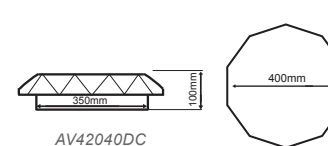

AV82040SN

AV42040DC

- Σώμα από ηλεκτροστατικά βαμμένο ατσάλι / Electrostatic painted steel body.
- Οπάλ ακρυλικό κάλυμμα για αποτέλεσμα ομοιόμορφου φωτισμού δίχως σκιάσεις / Opal PMMA cover for uniform lighting result without shadows.

AV11240RM & AV12040RM

- Αισθητήρας κίνησης μικροκυμάτων με 50.000 on-off / Microwave motion sensor with 50.000 on-off.
- 8 μέτρα μέγιστη εμβέλεια ανίχνευσης / 8 meters maximum detected range.
- 5 μέτρα μέγιστο ύψος ανίχνευσης / 5 meters maximum detected height.
- 150° γωνία ανίχνευσης / 150° detection angle
- Ενεργοποίηση φωτιστικού < 50Lux / Luminaire activation < 50Lux.
- Χρόνος λειτουργίας 40-50 δευτερόλεπτα / Operation time 40-50 seconds.