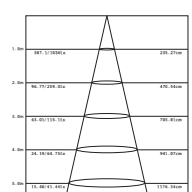

X50**

ΣΕ ΠΑΡΑΓΓΕΛΙΑ ΓΕΝ. ΣΥΣΚΕΥΑΣΙΑΣ ΕΠΙΠΛΕΟΝ ΕΚΠΤΩΣΗ 5%
FOR MASTER PACKING ORDER EXTRA DISCOUNT 5%