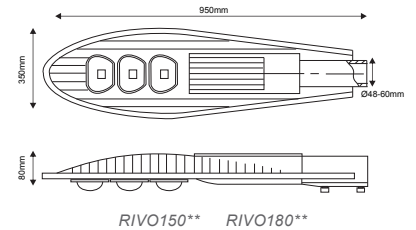

RIVO20064 6400K 22000Lm

RIVO 240W (4x60W COB) 135° x 75° 230V

RIVO24027 2700K 24880Lm

RIVO24040 4000K 24900Lm

RIVO24050 5000K 25650Lm

RIVO24064 6400K 26400Lm

LED HIGH POWER φωτιστικό οδικού / LED HIGH POWER street luminaire