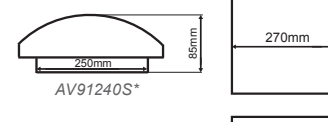

AV22040R*

20W 4000K 120° 230V ΓΕΝ. ΣΥΣΚΕΥΑΣΙΑ MASTER PACKING

AV92040S Λευκό / White 1400Lm	10
*AV92040SC Cosmos 1400Lm	10