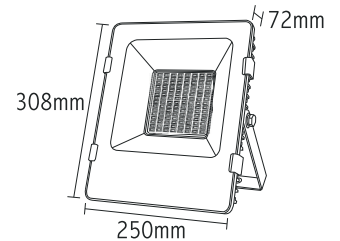

LINUS150**

LINUS 150W 120° 230V

LINUS15030 3000K 13800Lm
LINUS15040 4000K 13900Lm
LINUS15060 6000K 14000Lm