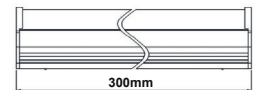

PHILO 5W 180° 230V

ΓΕΝ. ΣΥΣΚΕΥΑΣΙΑ
MASTER PACKING

PHILO5WW 3000K 370Lm

25

PHILO5NW 4000K 400Lm

25

PHILO5*W

PHILO 8W 180° 230V

ΓΕΝ. ΣΥΣΚΕΥΑΣΙΑ
MASTER PACKING

PHILO8WW 3000K 640Lm

25

PHILO8NW 4000K 670Lm

25