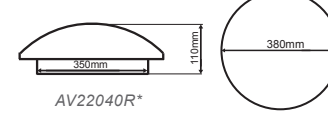

AV20840R*

12W 4000K 120° 230V ΓΕΝ. ΣΥΣΚΕΥΑΣΙΑ MASTER PACKING

AV91240S Λευκό / White 850Lm	10
*AV91240SC Cosmos 850Lm	10