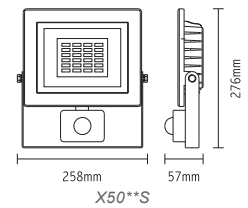

LED SMD προβολέας με αισθητήρα κίνησης / LED SMD flood luminaire with motion sensor "X"

30.000Hrs

IP66

2 Έτη εγγύηση
2 years guarantee

German Design

Slim Design

"X" 10W 120° 230V

ΓΕΝ. ΣΥΣΚΕΥΑΣΙΑ
MASTER PACKING

X1030S 3000K 800Lm	24
X1040S 4000K 840Lm	24
X1060S 6000K 890Lm	24

"X" 20W 120° 230V

ΓΕΝ. ΣΥΣΚΕΥΑΣΙΑ
MASTER PACKING

X2030S 3000K 1600Lm	12
X2040S 4000K 1660Lm	12
X2060S 6000K 1700Lm	12

"X" 30W 120° 230V

ΓΕΝ. ΣΥΣΚΕΥΑΣΙΑ
MASTER PACKING

X3030S 3000K 2500Lm	12
X3040S 4000K 2580Lm	12
X3060S 6000K 2660Lm	12

"X" 50W 120° 230V

ΓΕΝ. ΣΥΣΚΕΥΑΣΙΑ
MASTER PACKING

X5030S 3000K 4000Lm	12
X5040S 4000K 4100Lm	12
X5060S 6000K 4180Lm	12

EPISTAR

MAYPO
BLACK

- Σώμα χυτού αλουμινίου για ιδανική απαγωγή της θερμότητας / Die-casting aluminum body for ideal heat dissipation.
- Διαφανές πυρίμαχο γυαλί 5mm / Clear fire-resistant 5mm glass.
- Ανταυγαστήρας αλουμινίου υψηλής καθαρότητας / High-purity aluminum reflector.
- Αισθητήρας κίνησης με 50.000 on-off / Motion sensor with 50.000 on-off.
- 12 μέτρα μέγιστη εμβέλεια ανίχνευσης / 12m maximum detected range.
- 4 μέτρα μέγιστο ύψος ανίχνευσης / 4m maximum detected height.
- Δυνατότητα ρύθμισης χρόνου / Ability of time adjusting (10sec - 4min).
- Δυνατότητα ρύθμισης ευαισθησίας / Ability of sensitivity adjusting (10-20.000Lux).
- Θερμοκρασία λειτουργίας -15°~+50°C / Operating temperature -15°~+50°C.

ΣΕ ΠΑΡΑΓΓΕΛΙΑ ΓΕΝ. ΣΥΣΚΕΥΑΣΙΑΣ ΕΠΙΠΛΕΟΝ ΕΚΠΤΩΣΗ 5%
FOR MASTER PACKING ORDER EXTRA DISCOUNT 5%