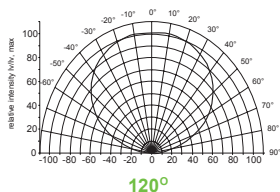

ΛΕΥΚΟ MAT MATT WHITE "W"
ΜΑΥΡΟ MAT MATT BLACK "B"
ΓΚΡΙ MAT MATT GREY "G"

Προσθέστε στο τέλος του κωδικού το αντίστοιχο γράμμα του χρώματος βαφής που επιθυμείτε. Add at the end of the item code the letter of paint that you desire.