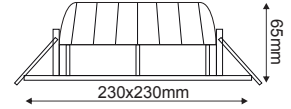

LUCE30**SW
LUCE30**SNM

LUCE 50W 60° 230V Στρογγυλό / Round

LUCE5030W Λευκό / White 3000K 4100Lm

LUCE5040W Λευκό / White 4000K 4210Lm

LUCE5060W Λευκό / White 6000K 4270Lm

LUCE5030NM Νίκελ Ματ / Nickel Matt 3000K 4100Lm

LUCE5040NM Νίκελ Ματ / Nickel Matt 4000K 4210Lm

LUCE5060NM Νίκελ Ματ / Nickel Matt 6000K 4270Lm