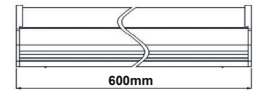

PHILO8*W

PHILO 13W 180° 230V

ΓΕΝ. ΣΥΣΚΕΥΑΣΙΑ
MASTER PACKING

PHILO13WW 3000K 1010Lm

25

PHILO13NW 4000K 1040Lm

25