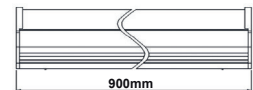

PHILO13*W

PHILO 17W 180° 230V

ΓΕΝ. ΣΥΣΚΕΥΑΣΙΑ
MASTER PACKING

PHILO17WW 3000K 1360Lm

25

PHILO17NW 4000K 1400Lm

25