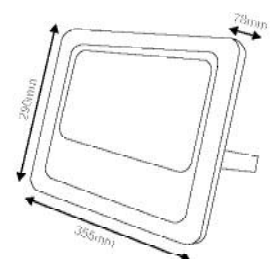

10m
1-30pcs

SVIDE

Προβολέας με Φ/Β πάνελ
Smart solar flood luminaire
Projektor s fotovoltaickým panelom
Прожектор с PV панел

- ALU
- GLS
- SMD
- DRIVER IN
- BATTERY IN
- IP66
- 2
  ΦΩΤΙΣΤΙΚΟ LUMINAIRE SVÍTIDLO ОСВЕТИТЕЛ
- 1
  ΜΠΑΤΑΡΙΑ BATTERY BATERIE БАТЕРИЯ

2-3 DAYS AUTONOMY
DNY AUTONOMIE

MAYPO / BLACK / ŠEDÁ / СИВ

← 20/06/2019

										€
SV2560		*25W	6000K	3.2V/6Ah	6V/12W	120°	Ra70	1/10	30000hrs	42.00€
SV6060		*60W		3.2V/18Ah	6V/25W			1/6		65.00€
SV10060		*100W		3.2V/24Ah	6V/30W			1/4		88.00€
SV20060		*200W		3.2V/30Ah	6V/40W					128.00€

*LED PCB Wattage

• 3hrs | 5hrs | 8hrs Auto Dimming

- SV2560: 350x290x17mm
- SV6060: 350x530x17mm
- SV10060: 350x630x25mm
- SV20060: 670x445x25mm

Συμπεριλαμβάνεται / Included
Zahnutu / Включени

SV20060