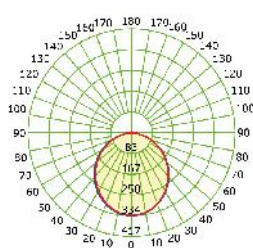

HIGH OUTPUT SERIES

185lm/w | 72.000hrs (L80 F10)

				3000K / 4000K	€ ON-OFF	€ DIM 10-100%
YORK227**HO	1000mm	2x27W	** 30 3000K ** 40 4000K	2x4850lm / 2x5075lm	270.60€	323.30€
YORK255**HO	1980mm	2x55W		2x9700lm / 2x10150lm	348.40€	404.40€
YORK282**HO	2960mm	2x82W		2x14540lm / 2x15225lm	448.40€	567.40€