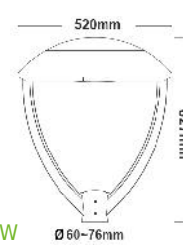

80-120W

DIVEAM2040	230V AC	4000K	2500lm	150° x 80°	Ra70	1	72000hrs	Κατόπιν ζήτησης Upon request Na vyžádání При поискване	
DIVEAM4040									20W
DIVEAM6040									40W
DIVEA8040									60W
DIVEA12040									80W
			12500lm						

Na vyžádání /

/ Upon request

20W ~ 120W
3000K ~ 6000K
Class II
ASTRO DIM/PWM/DALI
145lm/w
NEMA & Smart control system
7 / 10 years warranty