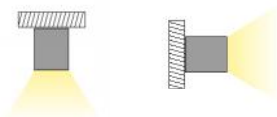

DAMAS

DAMAS

- PC
- PC
- SMD
- DRIVER IN
- IK08
- IP65
- 2
- 5%

ΛΕΥΚΟ / WHITE
BÍLÁ / БЯЛО

									€
DAMAS1530W	230V AC	15W	3000K	1350lm	120°	Ra80	1/20	30000hrs	10.50€
DAMAS1560W			6000K	1380lm					
DAMAS2030W		20W	3000K	1800lm			1/10		13.50€
DAMAS2060W			6000K	1850lm