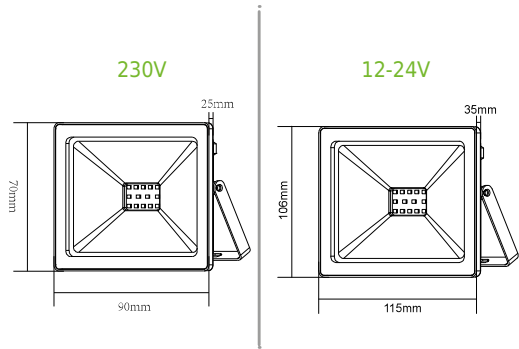

10W

Height	AVR #	CEPTEK #	Diameter
1.50m	81.97lx	189.62lx	299.08cm
2.00m	65.88lx	89.78lx	398.77cm
4.00m	11.47lx	22.45lx	797.53cm
4.50m	9.06lx	17.74lx	897.23cm
6.00m	5.10lx	9.99lx	1196.30cm

20W

Height	AVR #	CEPTEK #	Diameter
1.50m	129.13lx	318.64lx	356.90cm
2.00m	72.64lx	179.23lx	478.87cm
4.00m	19.16lx	44.81lx	951.74cm
4.50m	14.35lx	35.40lx	1070.71cm
6.00m	8.07lx	19.91lx	1427.63cm

30W

Height	AVR #	CEPTEK #	Diameter
1.50m	104.97lx	479.77lx	372.80cm
2.00m	104.08lx	267.62lx	497.06cm
4.00m	26.01lx	66.90lx	994.13cm
4.50m	20.55lx	52.86lx	1119.39cm
6.00m	11.56lx	39.74lx	1491.19cm

50W

Height	AVR #	CEPTEK #	Diameter
1.50m	242.81lx	679.14lx	401.02cm
2.00m	136.41lx	382.01lx	534.69cm
4.00m	34.10lx	95.80lx	1069.39cm
4.50m	26.89lx	75.46lx	1205.64cm
6.00m	15.16lx	62.45lx	1694.09cm