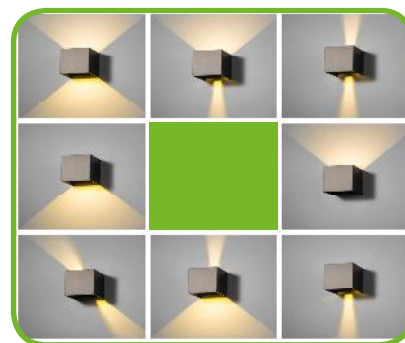

○ ALU ● GLS ⚡ HP LM80 DRIVER IN ⚡ IP54 2 **CREE**

FKPI / GREY / ŠEDÁ / СИБ

🔒	⚡	🌧️	☀️	🌞	📐	📶	📦	🕒	€
HI2542	230V AC	10W	3000K	616lm	30° - 130°	Ra80	1/8	30000hrs	69.00€