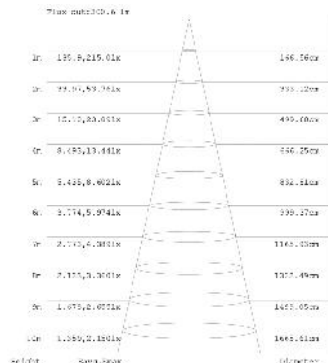

2 Functions γίες
Funkce И

Λειτουργία κίνησης
Sensor mode
Režim snímače
Режим на сензора

Λειτουργία μόνιμου φωτισμού
Constant lighting mode
Režim konstantní osvětlení
Постоянен режим на осветление