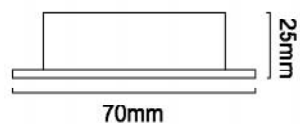

- PTB+STL
- PC
- SMD
- DRIVER IN
- IP44

FURN

Χωνευτό φωτιστικό
Recessed luminaire
Zapuštěno svítidlo
Осветително тяло за вграждане

									€
FURN230RNM	230V AC	2W	3000K	140lm	120°	Ra80	1/100	30000hrs	4.50€
FURN240RNM			4000K	145lm					
FURN260RNM			6000K	150lm