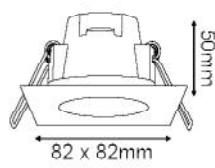

3000K

Center Beam LUX	Beam Spread H
2422 LUX	4.2m - 4.2m
879 LUX	8.4m - 8.4m
343 LUX	12.7m - 12.6m
214 LUX	15.9m - 15.8m
137 LUX	21.1m - 21.0m
99 LUX	25.9m - 25.8m

Vert Spread: 10.7   Horiz Spread: 10.0

4000K

Center Beam LUX	Beam Spread H
3762 LUX	4.0m - 4.0m
1349 LUX	8.0m - 8.0m
511 LUX	12.0m - 12.0m
327 LUX	16.0m - 15.9m
192 LUX	21.0m - 21.0m
138 LUX	25.0m - 25.0m

Vert Spread: 10.7   Horiz Spread: 10.4

6000K

Center Beam LUX	Beam Spread H
4422 LUX	3.9m - 3.9m
1620 LUX	7.8m - 7.7m
628 LUX	11.7m - 11.6m
398 LUX	15.6m - 15.5m
278 LUX	19.5m - 19.4m
194 LUX	23.4m - 23.3m

Vert Spread: 10.3   Horiz Spread: 11.3