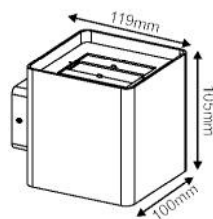

○ ALU ● GLS ⚡ HP LM80 DRIVER IN ⚡ IP54 2 **CREE**

FKPI / GREY / ŠEDÁ / СИБ

🔒	⚡	🌧️	☀️	🌞	📐	📶	📦	🕒	€
HI2542	230V AC	10W	3000K	616lm	30° - 130°	Ra80	1/8	30000hrs	69.00€