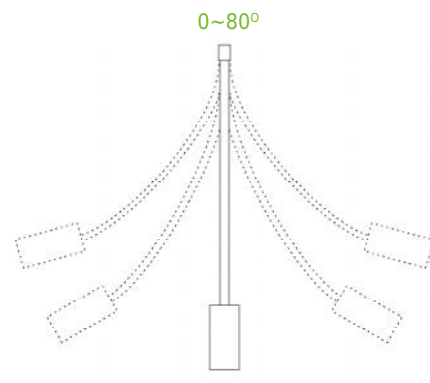

ΛΕΥΚΟ / WHITE / BÍLÁ / БЯЛО

151lm/w

Icon	Icon	Icon	Icon	Icon	Icon	Icon	Icon	Icon	€	
🔒	⚡	🌀	☀️	3000K	1730lm	📐	📶	📺	🕒	€
				4000K	1820lm					
				3000K	1730lm					
				4000K	1820lm					
OLIV1230W250	230V AC	12W	24°	Ra80	2 CABLES 1-PHASE	50000hrs (L80 B10)	44.80€			
OLIV1240W250							47.20€			
OLIV1230W450										
OLIV1240W450										

ΜΑΥΡΟ / BLACK / ČERNÁ / ЧЕРНО

151lm/w

Icon	Icon	Icon	Icon	Icon	Icon	Icon	Icon	Icon	€	
🔒	⚡	🌀	☀️	3000K	1730lm	📐	📶	📺	🕒	€
				4000K	1820lm					
				3000K	1730lm					
				4000K	1820lm					
OLIV1230B250	230V AC	12W	24°	Ra80	2 CABLES 1-PHASE	50000hrs (L80 B10)	44.80€			
OLIV1240B250							47.20€			
OLIV1230B450										
OLIV1240B450