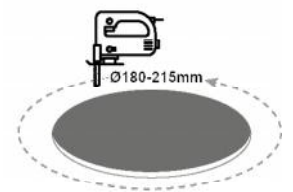

ΛΕΥΚΟ ΣΤΡΟΓΓΥΛΟ / WHITE ROUND
БІЛА КУЛАТІ / БЯЛО КРЪГЛ

🔒	⚡	↻	☀️	🌞	⚙️	📶	📦	🕒	€
PARO4030	230V AC	40W	3000K	3300lm	90°	Ra80	1/8	30000hrs	19.00€
PARO4040			4000K	3400lm					
PARO4060			6000K	3480lm					
PARO5030		50W	3000K	4100lm			1/7		24.00€
PARO5040			4000K	4210lm					
PARO5060			6000K	4270lm					

LED SPOTS & DOWNLIGHTS