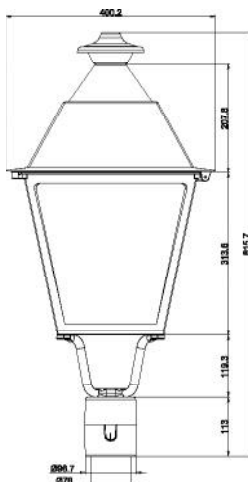

- ALU
- PC/GLS
- SMD LM80
- DRIVER IN

- IK10
- IP66
- 10kV
- 5

ΓΚΡΙ / GREY / ŠEDÁ / СВЯ

									€
CITOR2040	230V AC	20W	4000K	2500lm	120°	Ra70	1	72000hrs	Κατόπιν ζήτησης Upon request Na vyžádání При поискване
CITOR4040		40W		5000lm					
CITOR6040		60W		7500lm					
CITOR8040		80W		10000lm