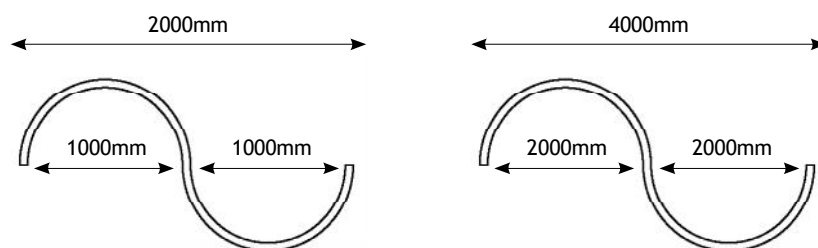

"S" SHAPE

HIGH OUTPUT SERIES

185lm/w | 72.000hrs (L80 F10)

					€	€
				3000K / 4000K	ON-OFF	DIM 10-100%
YORK278**HO1S	Ø1000mm	2x78W	** 30 3000K ** 40 4000K	2x13800lm / 2x14500lm	763.40€	907.10€
YORK2164**HO2S	Ø2000mm	2x164W		2x28980lm / 2x30450lm	1459.10€	1654.80€

"C" CIRCULAR

HIGH OUTPUT SERIES

185lm/w | 72.000hrs (L80 F10)

					€	€
				3000K / 4000K	ON-OFF	DIM 10-100%
YORK278**HO1C	Ø1000mm	2x78W	** 30 3000K ** 40 4000K	2x13800lm / 2x14500lm	753.60€	891.40€
YORK2164**HO2C	Ø2000mm	2x164W		2x28980lm / 2x30450lm	1406.10€	1646.20€
YORK2249**HO3C	Ø3000mm	2x249W		2x44160lm / 2x46400lm	2095.40€	2421.80€

YORK ΕΞΑΡΤΗΜΑΤΑ / ACCESSORIES / PŘÍSLUŠENSTVÍ / АКЦЕСОАРИ

			€
MCP1805390	180° Σύνδεσμος / Connector / Konektor / Конектор	1 set - 4 pcs	3.00€/set

YORK278**HO1S

YORK2164**HO2S