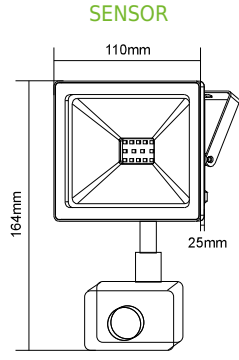

10W

Height	AVR #	CEPTEK #	Diameter
1.50m	81.97lx	189.62lx	299.08cm
2.00m	65.88lx	89.78lx	398.77cm
4.00m	11.47lx	22.45lx	797.53cm
4.50m	9.06lx	17.74lx	897.23cm
6.00m	5.10lx	9.99lx	1196.30cm

20W

Height	AVR #	CEPTEK #	Diameter
1.50m	129.13lx	318.64lx	356.90cm
2.00m	72.64lx	179.23lx	478.87cm
4.00m	19.16lx	44.81lx	951.74cm
4.50m	14.35lx	35.40lx	1070.71cm
6.00m	8.07lx	19.91lx	1427.63cm

30W

Height	AVR #	CEPTEK #	Diameter
1.50m	104.97lx	479.77lx	372.80cm
2.00m	104.08lx	267.62lx	497.06cm
4.00m	26.01lx	66.90lx	994.13cm
4.50m	20.55lx	52.86lx	1119.39cm
6.00m	11.56lx	39.74lx	1491.19cm

50W

Height	AVR #	CEPTEK #	Diameter
1.50m	242.81lx	679.14lx	401.02cm
2.00m	136.41lx	382.01lx	534.69cm
4.00m	34.10lx	95.80lx	1069.39cm
4.50m	26.89lx	75.46lx	1205.64cm
6.00m	15.16lx	62.45lx	1694.09cm