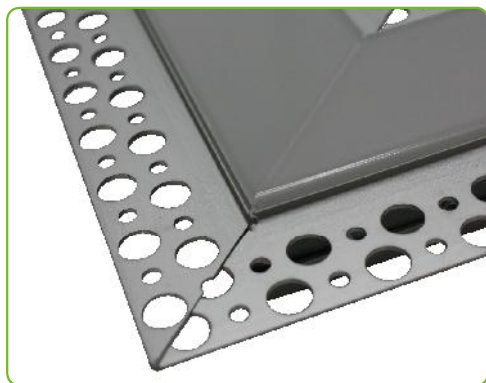

ALU

PC

230V

SMD

5

TRIDONIC

Ra80

IP20

120°

LT 80%

DRIVER
OUT

(EM)

3hrs

(PIR)

84°

(CCT)

3000K-6000K