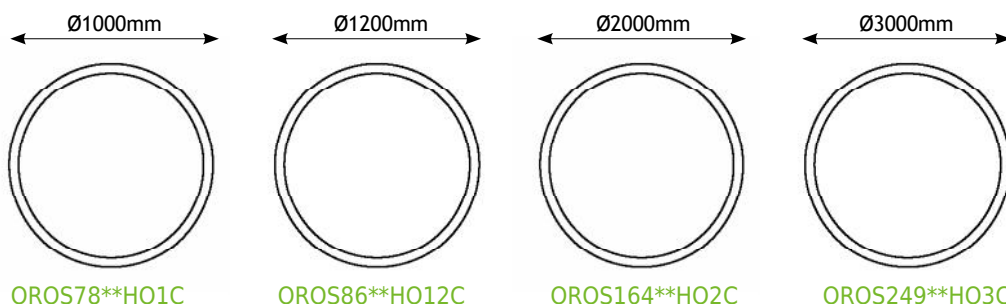

OROS78**HO1C

OROS86**HO12C

OROS164**HO2C

OROS249**HO3C

Τα τεχνικά στοιχεία του προϊόντος ενδέχεται να διαφέρουν από τα αναγραφόμενα +/- 10% και οι διαστάσεις +/- 1%
The technical data of the product may differ from the listed +/- 10% and dimensions +/- 1%
Technické údaje produktu se mohou lišit od uvedených údajů +/- 10% a rozměry +/- 1%
Технические данные на продукты могут да се различават от изброените +/- 10% и размери +/- 1%