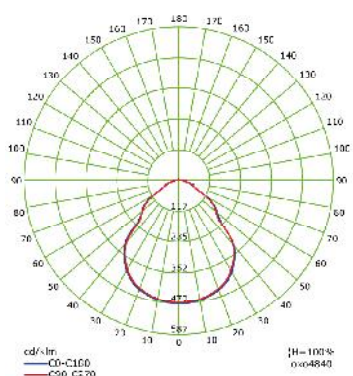

UGR Value	Application
16	Boardroom & Meeting Rooms
19	Offices & Commercial
22	Industrial Work (Fine)
25	Industrial Work (High)
28	Circulation areas and corridors
More than 28	Deemed as harsh lighting (not acceptable)