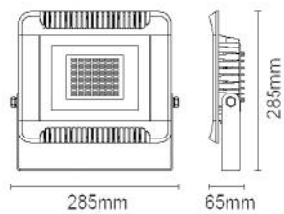

10W

20W

30W

50W

70W

100W

150W