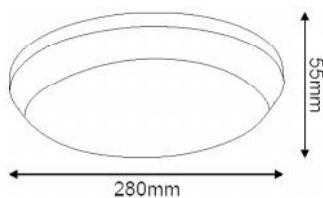

ΛΕΥΚΟ / WHITE / БІЛА / БЯЛО

OFAQ2440R	230V AC	24W	4000K	2100lm	120°	Ra80	1/10	30000hrs	18.90€	
OFAQ2440S										

- 5sec~10min
- 10m / 120°

ΛΕΥΚΟ / WHITE / БІЛА / БЯЛО

OFAQ2440RMIC	230V AC	24W	4000K	2100lm	120°	Ra80	1/10	30000hrs	28.00€	
OFAQ2440SMIC										

OFAQ2440R*

OFAQ2440S*