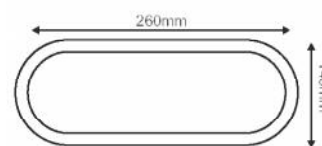

€
DIDO830B	230V AC	8W	3000K	700lm	120°	Ra80	1/40	30000hrs	5.00€
DIDO860B			6000K	730lm					
DIDO1530B		15W	3000K	1350lm			1/20		9.50€
DIDO1560B			6000K	1380lm					
DIDO2030B		20W	3000K	1800lm			1/10		13.00€
DIDO2060B			6000K	1850lm					

ГКРП / GREY
ŠEDÁ / СІВ

									€
DIDO830G	230V AC	8W	3000K	700lm	120°	Ra80	1/40	30000hrs	5.00€
DIDO860G			6000K	730lm					
DIDO1530G		15W	3000K	1350lm			1/20		9.50€
DIDO1560G			6000K	1380lm					
DIDO2030G		20W	3000K	1800lm			1/10		13.00€
DIDO2060G			6000K	1850lm					

ΣΚΟΥΡΙΑ / RUST
REZ / РЪЖДА

									€
DIDO830R	230V AC	8W	3000K	700lm	120°	Ra80	1/40	30000hrs	5.00€
DIDO860R			6000K	730lm					
DIDO1530R		15W	3000K	1350lm			1/20		9.50€
DIDO1560R			6000K	1380lm					
DIDO2030R		20W	3000K	1800lm			1/10		13.00€
DIDO2060R			6000K	1850lm