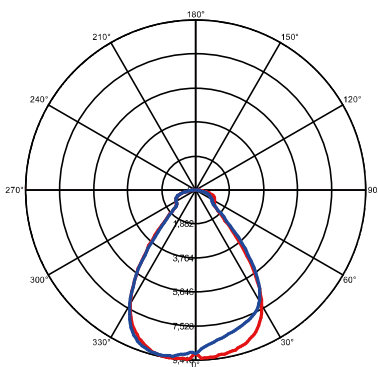

1m	2504,99' 6380,81Lx	Ec=4243,68Lx	167,97cm
2m	626,25' 1345,20Lx	Ec=1060,97Lx	335,94cm
3m	278,33' 597,87Lx	Ec=471,54Lx	503,91cm
4m	166,56' 336,30Lx	Ec=265,24Lx	671,87cm
5m	100,20' 215,23Lx	Ec=169,75Lx	839,84cm

1m	5097,90' 9642,63Lx	Ec=9044,11Lx	154,16cm
2m	1274,47' 2410,66Lx	Ec=2261,04Lx	308,32cm
3m	566,43' 1071,40Lx	Ec=1004,90Lx	462,48cm
4m	318,62' 602,66Lx	Ec=565,26Lx	616,64cm
5m	203,92' 385,71Lx	Ec=361,77Lx	770,80cm