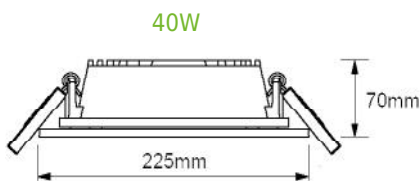

ΛΕΥΚΟ ΣΤΡΟΓΓΥΛΟ / WHITE ROUND
БІЛА КУЛАТІ / БЯЛО КРЪГЛ

🔒	⚡	↻	☀️	🌞	⚙️	📶	📦	🕒	€
PARO4030	230V AC	40W	3000K	3300lm	90°	Ra80	1/8	30000hrs	19.00€
PARO4040			4000K	3400lm					
PARO4060			6000K	3480lm					
PARO5030		50W	3000K	4100lm			1/7		24.00€
PARO5040			4000K	4210lm					
PARO5060			6000K	4270lm					

LED SPOTS & DOWNLIGHTS