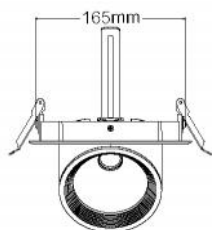

LINO

Χωνευτό φωτιστικό
Recessed luminaire
Zapuštěno svítidlo
Осветително тяло за вграждане

									€
LINO2030	230V AC	20W	3000K	1500lm	60°	Ra80	1/12	30000hrs	30.00€
LINO2040			4000K	1550lm					
LINO3030		30W	3000K	2400lm					34.00€
LINO3040			4000K	2480lm