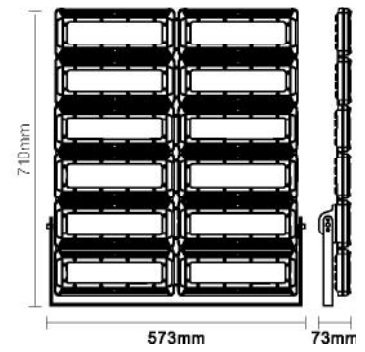

600W

Height	Beam Diameter	Spot Diameter
1.0 m	573.00 mm	729.6 mm
1.5 m	859.50 mm	1094.4 mm
2.0 m	1146.00 mm	1459.2 mm
2.5 m	1432.50 mm	1824.0 mm
3.0 m	1719.00 mm	2188.8 mm
3.5 m	2005.50 mm	2553.6 mm
4.0 m	2292.00 mm	2918.4 mm
4.5 m	2578.50 mm	3283.2 mm
5.0 m	2865.00 mm	3648.0 mm
5.5 m	3151.50 mm	4012.8 mm
6.0 m	3438.00 mm	4377.6 mm
6.5 m	3724.50 mm	4742.4 mm
7.0 m	4011.00 mm	5107.2 mm