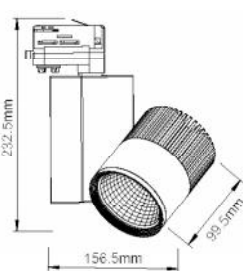

BIENAL ΕΞΑΡΤΗΜΑΤΑ / ACCESSORIES / PŘÍSLUŠENSTVÍ / АКЦЕСОАРИ

		€
TRCDRDIM30	TRIAC dimmable driver 30W 700mA BIENAL30 & RONDE30	20.00€
RFDRDIM30	RF dimmable driver 30W 700mA BIENAL30 & RONDE30	32.00€
RFDIMTCHP	Dimming RF touch panel 230V AC RFDRDIM30 & RFDIMREM	31.00€
*RFDIMREM	Dimming RF remote control 2xAAA RFDRDIM30 & RFDIMTCHP	12.00€
B15R24	Reflector 24° BIENAL15	3.00€
B3045R15	Reflector 15° BIENAL30 & BIENAL45	3.00€
B3045R24	Reflector 24° BIENAL30 & BIENAL45	3.00€
B3045R60	Reflector 60° BIENAL30 & BIENAL45	3.00€

*Συμπεριλαμβάνονται οι μπαταρίες / Batteries are included / Bateria součástí dodávky / Батериите са вклучени

TRCDRDIM30
1~100%
TRIAC DIMMING

RFDRDIM30
1~100%

RFDIMTCHP

15m
4 Channels

RFDIMREM

RF DIMMING

B15R24
B3045R

2 CABLES
1-PHASE

15W

30W

4 CABLES
3-PHASE

15W

30W

45W