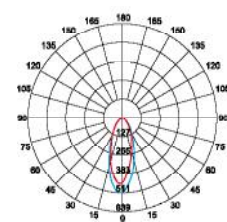

3000K / 4000K / 6000K