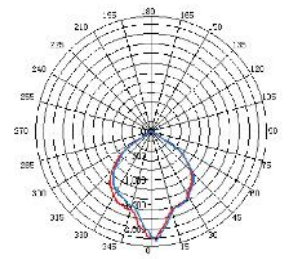

ΛΕΥΚΟ ΣΤΡΟΓΓΥΛΟ / WHITE ROUND
БІЛА КУЛАТІ / БЯЛО КРЪГЛ

🔒	⚡	↻	☀️	🌞	⚙️	📶	📦	🕒	€
PARO4030	230V AC	40W	3000K	3300lm	90°	Ra80	1/8	30000hrs	19.00€
PARO4040			4000K	3400lm					
PARO4060			6000K	3480lm					
PARO5030		50W	3000K	4100lm			1/7		24.00€
PARO5040			4000K	4210lm					
PARO5060			6000K	4270lm					

LED SPOTS & DOWNLIGHTS