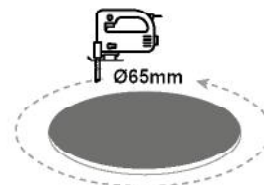

3000K

Center Beam LUX	Beam Spread H
2422 LUX	4.2m - 4.2m
879 LUX	8.4m - 8.4m
343 LUX	12.7m - 12.6m
214 LUX	15.9m - 15.8m
137 LUX	21.1m - 21.0m
99 LUX	25.9m - 25.8m

Vert Spread: 10.7   Horiz Spread: 10.0

4000K

Center Beam LUX	Beam Spread H
3762 LUX	4.0m - 4.0m
1349 LUX	8.0m - 8.0m
511 LUX	12.0m - 12.0m
327 LUX	16.0m - 15.9m
192 LUX	21.0m - 21.0m
138 LUX	25.0m - 25.0m

Vert Spread: 10.7   Horiz Spread: 10.4

6000K

Center Beam LUX	Beam Spread H
4422 LUX	3.9m - 3.9m
1620 LUX	7.8m - 7.7m
628 LUX	11.7m - 11.6m
398 LUX	15.6m - 15.5m
278 LUX	19.5m - 19.4m
194 LUX	23.4m - 23.3m

Vert Spread: 10.3   Horiz Spread: 11.3