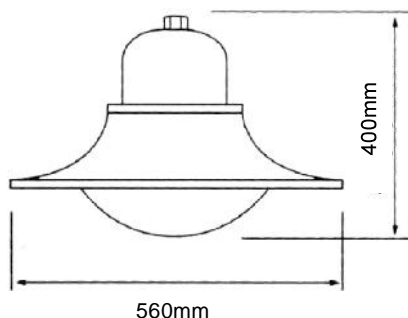

PAGODA1930