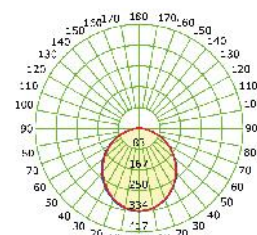

(EM)

3hrs

(PIR)

84°

(CCT)

3000K-6000K