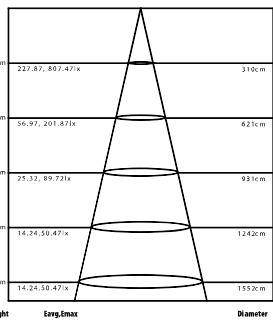

48W
(295x1195mm)