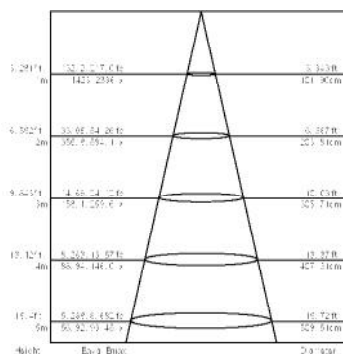

LINO

Χωνευτό φωτιστικό
Recessed luminaire
Zapuštěno svítidlo
Осветително тяло за вграждане

									€
LINO2030	230V AC	20W	3000K	1500lm	60°	Ra80	1/12	30000hrs	30.00€
LINO2040			4000K	1550lm					
LINO3030		30W	3000K	2400lm					34.00€
LINO3040			4000K	2480lm