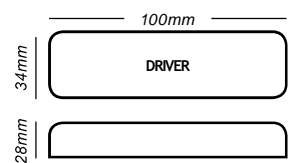

ΛΕΥΚΟ ΣΤΡΟΓΓΥΛΟ / WHITE ROUND
БІЛА КУЛАТІ / БЯЛО КРЪГЛ

🔒	⚡	↻	☀️	🌞	⚙️	📶	📦	🕒	€
PARO4030	230V AC	40W	3000K	3300lm	90°	Ra80	1/8	30000hrs	19.00€
PARO4040			4000K	3400lm					
PARO4060			6000K	3480lm					
PARO5030		50W	3000K	4100lm			1/7		24.00€
PARO5040			4000K	4210lm					
PARO5060			6000K	4270lm					

LED SPOTS & DOWNLIGHTS