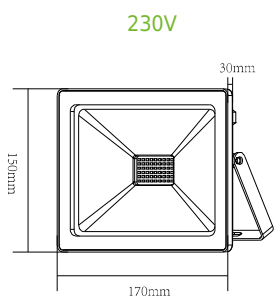

Height	AVR #	CEPTEK #	Diameter
1.50m	242.81lx	679.14lx	401.02cm
2.00m	136.41lx	382.01lx	534.69cm
4.00m	34.10lx	95.80lx	1069.39cm
4.50m	26.89lx	75.46lx	1205.64cm
6.00m	15.16lx	62.45lx	1694.09cm