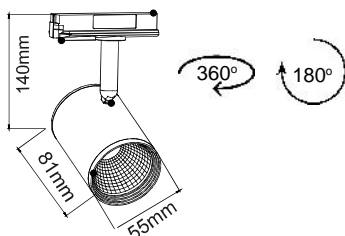

2 CABLES
1-PHASE