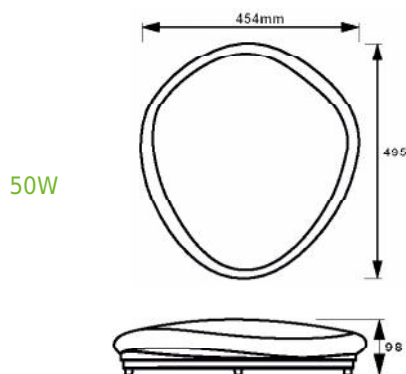

- STL
- PMMA
- SMD LM80
- DRIVER IN
- IP20
- 3

ΛΕΥΚΟ / WHITE / BÍLÁ / БЯЛО

									€
Z5040ST	230V AC	50W	4000K	3600lm	120°	Ra80	1	30000hrs	54.90€
Z5040STC (COSMOS)									56.00€
Z6040ST		60W		4300lm					70.90€
Z6040STC (COSMOS)									73.00€