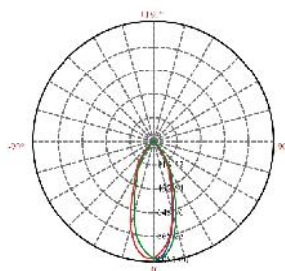

Height	AVRE	Diameter
0.5m	4214.05lux	36.90cm
1.0m	1053.51lux	73.80cm
1.5m	468.23lux	110.70cm
2.0m	263.38lux	147.60cm
2.5m	168.56lux	184.50cm
3.0m	117.06lux	221.40cm
3.5m	86.00lux	258.30cm
4.0m	65.84lux	295.20cm