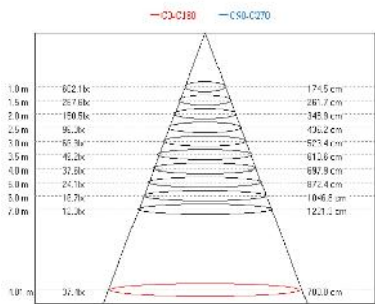

ΛΕΥΚΟ ΣΤΡΟΓΓΥΛΟ / WHITE ROUND
БІЛА КУЛАТІ / БЯЛО КРЪГЛ

🔒	⚡	↻	☀️	🌞	⚙️	📶	📦	🕒	€
PARO4030	230V AC	40W	3000K	3300lm	90°	Ra80	1/8	30000hrs	19.00€
PARO4040			4000K	3400lm					
PARO4060			6000K	3480lm					
PARO5030		50W	3000K	4100lm			1/7		24.00€
PARO5040			4000K	4210lm					
PARO5060			6000K	4270lm					

LED SPOTS & DOWNLIGHTS