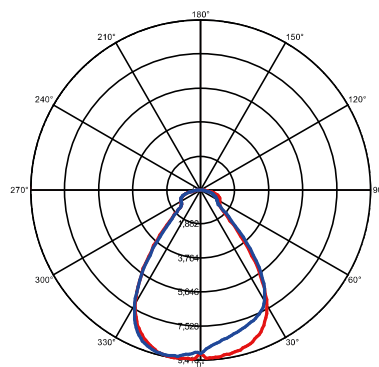

1m	2504,99' 6380,81Lx	Ec=4243,68Lx	167,97cm
2m	626,25' 1345,20Lx	Ec=1060,97Lx	335,94cm
3m	278,33' 597,87Lx	Ec=471,54Lx	503,91cm
4m	166,56' 336,30Lx	Ec=265,24Lx	671,87cm
5m	100,20' 215,23Lx	Ec=169,75Lx	839,84cm

1m	5097,90' 9642,63Lx	Ec=9044,11Lx	154,16cm
2m	1274,47' 2410,66Lx	Ec=2261,04Lx	308,32cm
3m	566,43' 1071,40Lx	Ec=1004,90Lx	462,48cm
4m	318,62' 602,66Lx	Ec=565,26Lx	616,64cm
5m	203,92' 385,71Lx	Ec=361,77Lx	770,80cm