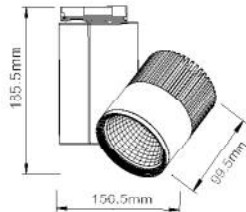

30W

4 CABLES
3-PHASE