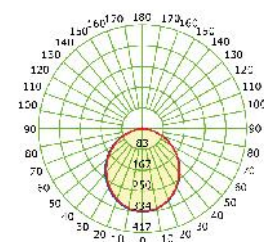

TRIDONIC

DRIVER
OUT

(EM)

3hrs

(PIR)

84°

(CCT)

3000K-6000K