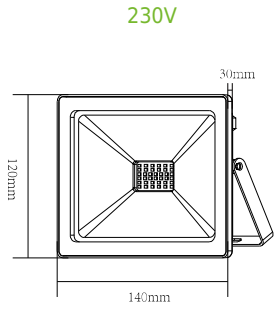

Height	AVR #	CEPTEK #	Diameter
1.50m	104.97lx	479.77lx	372.80cm
2.00m	104.08lx	267.62lx	497.06cm
4.00m	26.01lx	66.90lx	994.13cm
4.50m	20.55lx	52.86lx	1119.39cm
6.00m	11.56lx	39.74lx	1491.19cm

50W