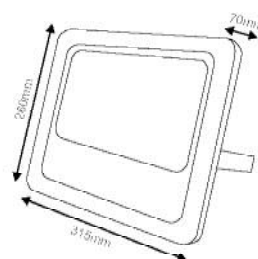

*LED PCB Wattage

• 3hrs | 5hrs | 8hrs Auto Dimming

- SV2560: 350x290x17mm
- SV6060: 350x530x17mm
- SV10060: 350x630x25mm
- SV20060: 670x445x25mm

Συμπεριλαμβάνεται / Included
Zahnutu / Включени

SV2560

SV6060