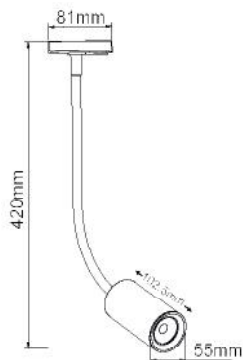

MAYPO / BLACK / ČERNÁ / ЧЕРНО

Icon: Padlock	Icon: Lightning bolt	Icon: Arc	Icon: Sun	Icon: Light bulb	Icon: Triangle	Icon: Wave	Icon: Cables	Icon: Clock	Icon: Euro
OLIV1030B2	230V AC	10W	3000K	850lm	24°	Ra80	2 CABLES 1-PHASE	30000hrs	19.50€
OLIV1040B2			4000K	900lm					
OLIV1030B4			3000K	850lm			4 CABLES 3-PHASE		21.50€
OLIV1040B4			4000K	900lm					

2 CABLES
1-PHASE