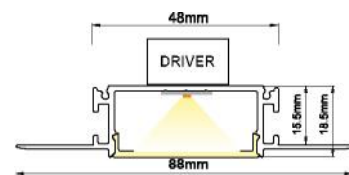

ALU

PC

230V

SMD

5

TRIDONIC

Ra80

IP20

120°

LT 80%

DRIVER
OUT

(EM)

3hrs

(PIR)

84°

(CCT)

3000K-6000K