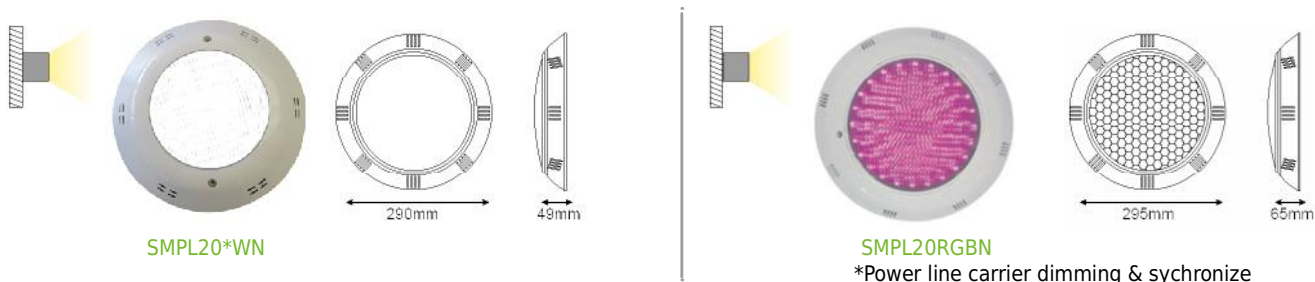

POOL

*Power line carrier dimming & synchronize