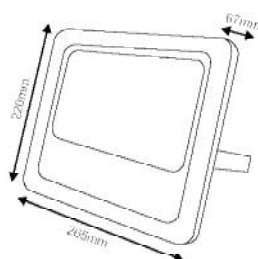

*LED PCB Wattage

• 3hrs | 5hrs | 8hrs Auto Dimming

- SV2560: 350x290x17mm
- SV6060: 350x530x17mm
- SV10060: 350x630x25mm
- SV20060: 670x445x25mm

Συμπεριλαμβάνεται / Included
Zahnutu / Включени

SV2560

SV6060