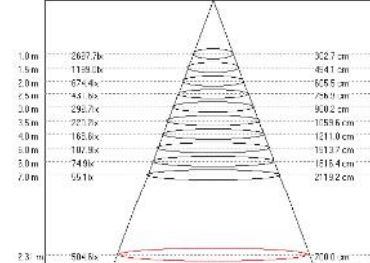

ASPEN

Φωτιστικό καμπάνα
High bay luminaire
Průmyslové osvětlení
Промышлено осветление

- ALU
- PS
- SMD
- DRIVER IN
- IP20

ΛΕΥΚΟ-ΜΑΥΡΟ / WHITE-BLACK
BÍLÁ-ČERNÁ / БЯЛО-ЧЕРНО

									€
ASPEN10050	230V AC	100W	5000K	8500lm	120°	Ra80	1/2	30000hrs	53.80€
ASPEN15050		150W		12700lm					63.40€
ASPEN20050		200W		17000lm					75.40€

100W
150W
200W

335mm

200W