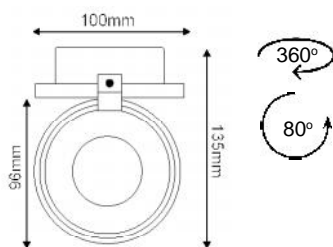

Height	AVRE	Diameter
0.5m	4214.05lux	36.90cm
1.0m	1053.51lux	73.80cm
1.5m	468.23lux	110.70cm
2.0m	263.38lux	147.60cm
2.5m	168.56lux	184.50cm
3.0m	117.06lux	221.40cm
3.5m	86.00lux	258.30cm
4.0m	65.84lux	295.20cm