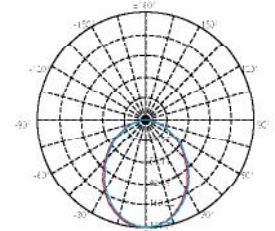

3000K

Center Beam LUX	Beam Spread H
2422 LUX	4.2m - 4.2m
879 LUX	8.4m - 8.4m
343 LUX	12.7m - 12.6m
214 LUX	15.9m - 15.8m
137 LUX	21.1m - 21.0m
99 LUX	25.9m - 25.8m

Vert Spread: 10.7   Horiz Spread: 10.0

4000K

Center Beam LUX	Beam Spread H
3762 LUX	4.0m - 4.0m
1349 LUX	8.0m - 8.0m
511 LUX	12.0m - 12.0m
327 LUX	16.0m - 15.9m
192 LUX	21.0m - 21.0m
138 LUX	25.0m - 25.0m

Vert Spread: 10.7   Horiz Spread: 10.4

6000K

Center Beam LUX	Beam Spread H
4422 LUX	3.9m - 3.9m
1620 LUX	7.8m - 7.7m
628 LUX	11.7m - 11.6m
398 LUX	15.6m - 15.5m
278 LUX	19.5m - 19.4m
194 LUX	23.4m - 23.3m

Vert Spread: 10.3   Horiz Spread: 11.3