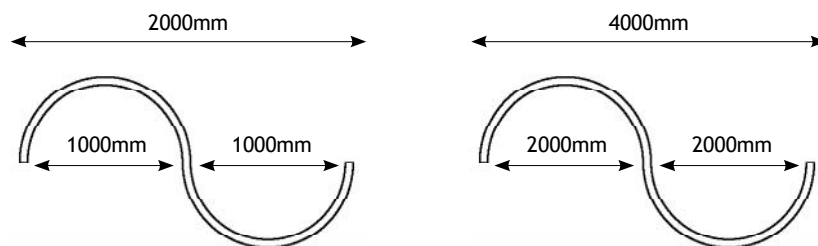

"S" SHAPE

HIGH OUTPUT SERIES

185lm/w | 72.000hrs (L80 F10)

				3000K / 4000K	ON-OFF	DIM 10-100%
OROS78**HO1S	Ø1000mm	78W	** 30 3000K ** 40 4000K	13800lm / 14500lm	540.10€	658.00€
OROS164**HO2S	Ø2000mm	164W		28980lm / 30450lm	1022.90€	1204.00€

"C" CIRCULAR

HIGH OUTPUT SERIES

185lm/w | 72.000hrs (L80 F10)

				3000K / 4000K	ON-OFF	DIM 10-100%
OROS78**HO1C	Ø1000mm	78W	** 30 3000K ** 40 4000K	13800lm / 14500lm	540.50€	637.10€
OROS86**HO12C	Ø1200mm	86W		15180lm / 15950lm	629.20€	724.50€
OROS164**HO2C	Ø2000mm	164W		28980lm / 30450lm	1008.20€	1155.60€
OROS249**HO3C	Ø3000mm	249W		44160lm / 46400lm	1511.20€	1726.70€

OROS ΕΞΑΡΤΗΜΑΤΑ / ACCESSORIES / PŘÍSLUŠENSTVÍ / АКЦЕСОАРИ

MCP1806070	180° Σύνδεσμος / Connector / Konektor / Конектор	1 set - 3 pcs	3.00€/set

OROS78**HO1S

OROS164**HO2S