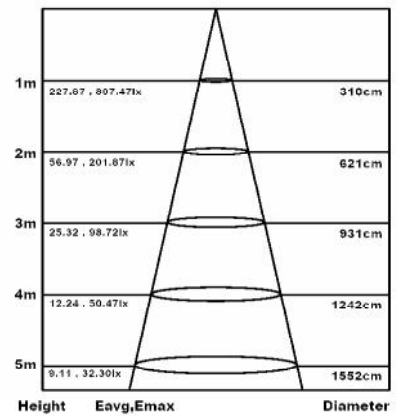

€
STRON2230RW	230V AC	22W	3000K	2070lm	120°	Ra80	1/20	30000hrs	10.50€
STRON2240RW			4000K	2120lm					
STRON2265RW			6500K	2200lm					

LED PANELS