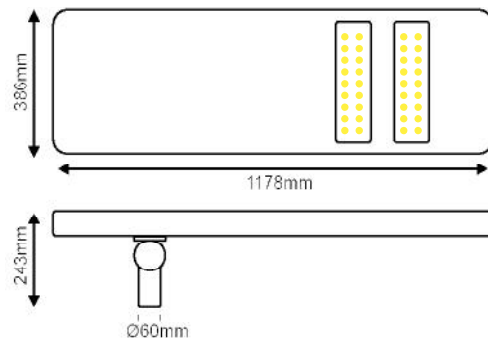

LUNAR

Φωτιστικό οδικού με Φ/Β πάνελ & αισθητήρα κίνησης

Smart solar sensor street luminaire

Pouliční osvětlení s fotovoltaickým panelem a snímačem pohybu

Улично Осветление с PV панел и датчик за движение

- ALU
- PC
- SMD LM80
- 15m / 150°
- DRIVER IN
- BATTERY IN
- IP66
- 3 ΦΩΤΙΣΤΙΚΟ LUMINAIRE SVÍTIDLO ОСВЕТИТЕЛ
- 1 ΜΠΑΤΑΡΙΑ BATTERY BATERIE БАТЕРИЯ

MAYPO / BLACK / ČERNÁ / ЧЕРНО

3 DAYS AUTONOMY
DNY AUTONOMIE

11.1V / 22Ah Li-ion (40W) | 14.8V / 32Ah Li-ion (80W)

PHILIPS LUMILEDS

									€
LUNAR4040		40W	4000K	6000lm	140° x 78°	Ra80	1	35000hrs	Κατόπιν ζήτησης Upon request Na vyžádání При поискване
LUNAR8040		80W		12000lm					

3 Functions
Funkce

CONSTANT: 50%

SENSOR: 100%

SENSOR: 100% → CONSTANT: 50%

40W

80W