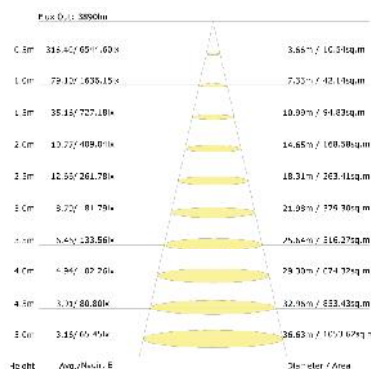

UGR Value	Application
16	Boardroom & Meeting Rooms
19	Offices & Commercial
22	Industrial Work (Fine)
25	Industrial Work (High)
28	Circulation areas and corridors
More than 28	Deemed as harsh lighting (not acceptable)