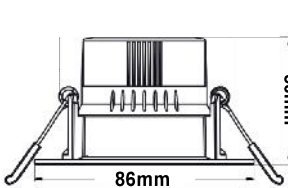

3000K / 4000K / 6000K