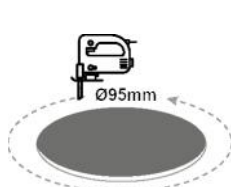

Height	AVRE	Diameter
0.5m	4214.05lux	36.90cm
1.0m	1053.51lux	73.80cm
1.5m	468.23lux	110.70cm
2.0m	263.38lux	147.60cm
2.5m	168.56lux	184.50cm
3.0m	117.06lux	221.40cm
3.5m	86.00lux	258.30cm
4.0m	65.84lux	295.20cm