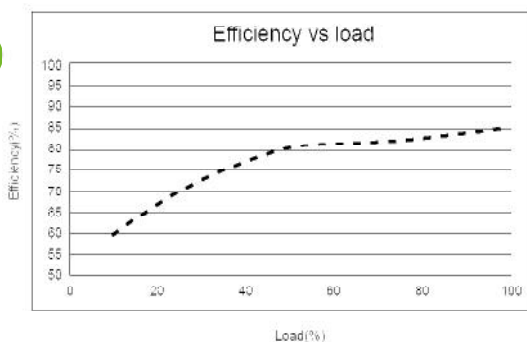

€
MINI5CV12	230V AC 12V DC	5W	54 x 28 x 22mm	30000hrs	2.80€
MINI12CV12		12W	80 x 32 x 22mm		3.70€
MINI24CV12		24W	115 x 45 x 28mm		6.40€
MINI36CV12		36W	140 x 45 x 28mm		8.10€

					€
M15CV12	230V AC 12V DC	15W	70 x 39 x 31mm	30000hrs	4.30€
M36CV12		36W	85 x 58 x 38mm		5.90€
M60CV12		60W	160 x 98 x 38mm		7.90€
M100CV12		100W	199 x 98 x 42mm		10.50€
M150CV12		150W			14.50€
M250CV12		250W	200 x 110 x 50mm		18.70€
M360CV12		360W			26.30€