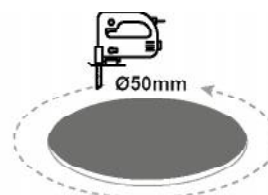

- PTB+STL
- PC
- SMD
- DRIVER IN
- IP44

FURN

Χωνευτό φωτιστικό
Recessed luminaire
Zapuštěno svítidlo
Осветително тяло за вграждане

									€
FURN230RNM	230V AC	2W	3000K	140lm	120°	Ra80	1/100	30000hrs	4.50€
FURN240RNM			4000K	145lm					
FURN260RNM			6000K	150lm