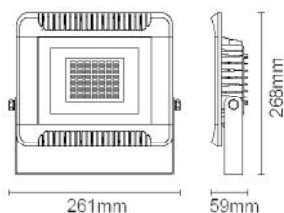

10W

20W

30W

50W

70W

100W

150W