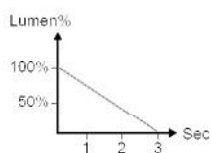

- 1st 6% | 2nd 28% | 3rd 60% | 4th 100% | 5th Off - ...

INPUT →

→ OUTPUT

Ελατήριο / Spring / Јаро / Пружина 20mm

IP20

SMD LED STRIP + ALUMINUM PROFILE

			€
DPR002	On - off touch button Smooth dimming 10A 12V DC 120W 24V DC 240W 7-30V DC	43x10mm	8.30€