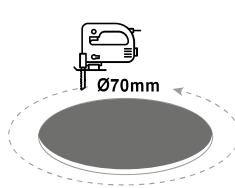

3000K / 4000K / 6000K