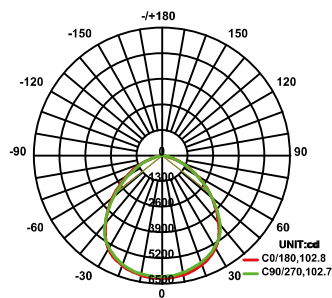

Height	AVR #	CENTER #	Diameter
1.50m	339.491x	1084.141x	437.69cm
2.00m	190.961x	609.831x	583.85cm
4.00m	47.741x	152.461x	1167.70cm
4.50m	37.721x	120.461x	1313.67cm
6.00m	21.221x	67.761x	1751.56cm

Height	AVR #	CENTER #	Diameter
1.50m	416.511x	1331.211x	434.79cm
2.00m	254.251x	748.801x	579.72cm
4.00m	58.571x	187.201x	1159.44cm
4.50m	46.281x	147.911x	1304.37cm
6.00m	26.031x	83.201x	1739.16cm

1m	1807.47661x	246.03cm
2m	451.711921x	492.05cm
3m	200.8529.61x	738.08cm
4m	112.9297.91x	984.11cm
5m	72.27190.71x	1230.14cm
6m	50.19132.41x	1476.16cm
7m	36.8797.271x	1722.19cm
8m	28.2374.471x	1968.22cm
9m	22.3158.841x	2214.24cm
10m	18.0747.661x	2460.27cm

1m	2252.62231x	247.39cm
2m	563.015561x	494.78cm
3m	250.2691.51x	742.17cm
4m	140.7389.01x	989.56cm
5m	90.07248.91x	1236.95cm
6m	62.55172.91x	1484.34cm
7m	45.96127.01x	1731.73cm
8m	35.1997.241x	1979.12cm
9m	27.8076.831x	2226.51cm
10m	22.5262.231x	2473.91cm