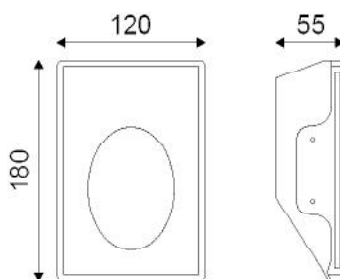

ROSIE

ROSIE

TRIMLESS

← 31/05/2019

ΛΕΥΚΟ / WHITE / BÍLÁ / БЯЛО

GPM
PC
HP LM80
DRIVER OUT
IP20
2x CREE

									€
G8009LED	230V AC	1.5W	3000K	150lm	60°	Ra80	1/20	30000hrs	24.10€