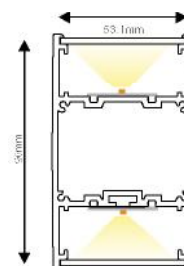

HIGH OUTPUT SERIES

185lm/w | 72.000hrs (L80 F10)

				3000K / 4000K	€ ON-OFF	€ DIM 10-100%
YORK227**HO	1000mm	2x27W	** 30 3000K ** 40 4000K	2x4850lm / 2x5075lm	270.60€	323.30€
YORK255**HO	1980mm	2x55W		2x9700lm / 2x10150lm	348.40€	404.40€
YORK282**HO	2960mm	2x82W		2x14540lm / 2x15225lm	448.40€	567.40€