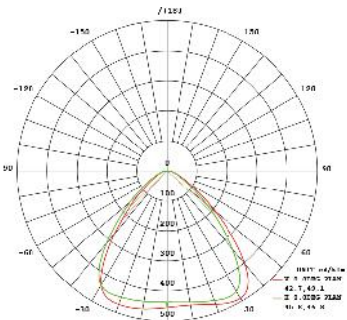

2 Functions γίες
Funkce И

Λειτουργία κίνησης
Sensor mode
Režim snímače
Режим на сензора

Λειτουργία μόνιμου φωτισμού
Constant lighting mode
Režim konstantní osvětlení
Постоянен режим на осветление