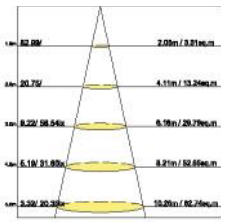

3000K / 4000K / 6000K