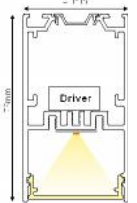

DRIVER IN

DRIVER OUT

DRIVER OUT

TRIDONIC

OSRAM

(EM)

3hrs

(PIR)

84°