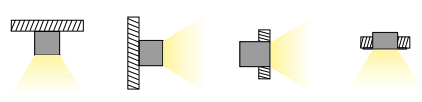

KIT ΕΓΚΑΤΑΣΤΑΣΗΣ / INSTALLATION KITS
 INSTALAČNÍ SADA / КОМПЛЕКТ ЗА ИНСТАЛАЦИЯ

🔒	✍️	€
OXOPENG	Κρεμαστό / Pendant / Závěsné / Пендели 🔗 OXO 48W	5.50€

OXOPENG

UGR Value	Application
16	Boardroom & Meeting Rooms
19	Offices & Commercial
22	Industrial Work (Fine)
25	Industrial Work (High)
28	Circulation areas and corridors
More than 28	Deemed as harsh lighting (not acceptable)