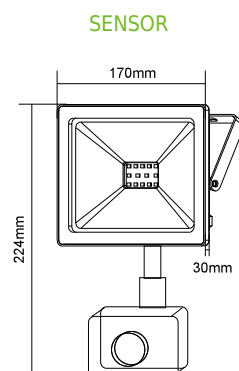

Height	AVR #	CEPTEK #	Diameter
1.50m	242.81lx	679.14lx	401.02cm
2.00m	136.41lx	382.01lx	534.69cm
4.00m	34.10lx	95.80lx	1069.39cm
4.50m	26.89lx	75.46lx	1205.64cm
6.00m	15.16lx	62.45lx	1694.09cm