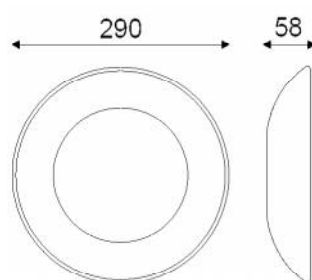

PLACA

GPM PC SMD DRIVER OUT IP20 2 **CREE**

← 31/05/2019
ΛΕΥΚΟ / WHITE / BÍLÁ / БЯЛО

									€
G9525LED	230V AC	4W	3000K	350lm	120°	Ra80	1/4	30000hrs	40.50€