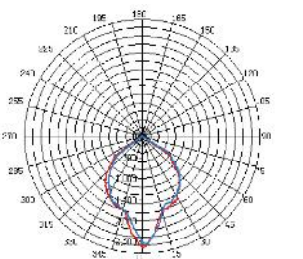

ΛΕΥΚΟ ΣΤΡΟΓΓΥΛΟ / WHITE ROUND
БІЛА КУЛАТІ / БЯЛО КРЪГЛ

🔒	⚡	↻	☀️	🌞	⚙️	📶	📦	🕒	€
PARO4030	230V AC	40W	3000K	3300lm	90°	Ra80	1/8	30000hrs	19.00€
PARO4040			4000K	3400lm					
PARO4060			6000K	3480lm					
PARO5030		50W	3000K	4100lm			1/7		24.00€
PARO5040			4000K	4210lm					
PARO5060			6000K	4270lm					

LED SPOTS & DOWNLIGHTS