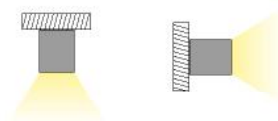

- PC
- PC
- SMD LM80
- DRIVER IN
- IK08
- IP54
- 2