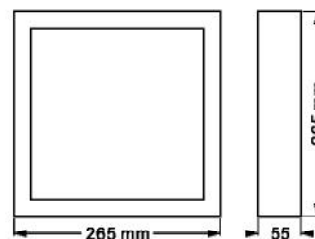

TRED

- ALU
- PC
- SMD LM80
- DRIVER IN
- IK08
- IP65
- 2

ΛΕΥΚΟ / WHITE / BÍLÁ / БЯЛО

									€
TRED4030R	230V AC	40W	3000K	3200lm	120°	Ra80	1/9	30000hrs	23.00€
TRED4040R			4000K	3320lm					
TRED4030S			3000K	3200lm					
TRED4040S			4000K	3320lm					

TRED40*S