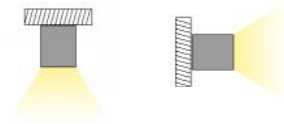

- ALU
- PC
- SMD LM80
- DRIVER IN
- IK08
- IP65
- 2