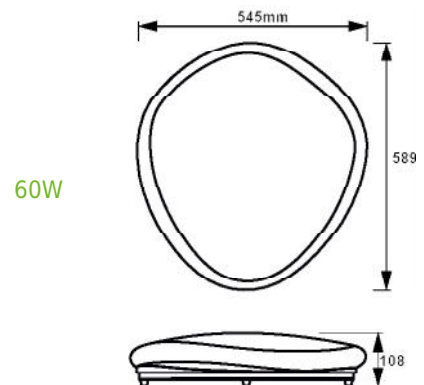

- STL
- PMMA
- SMD LM80
- DRIVER IN
- IP20
- 3

ΛΕΥΚΟ / WHITE / BÍLÁ / БЯЛО

									€
Z5040ST	230V AC	50W	4000K	3600lm	120°	Ra80	1	30000hrs	54.90€
Z5040STC (COSMOS)									56.00€
Z6040ST		60W		4300lm					70.90€
Z6040STC (COSMOS)									73.00€