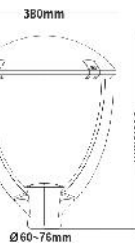

FKPI / GREY / ŠEDÁ / CIB

20-60W