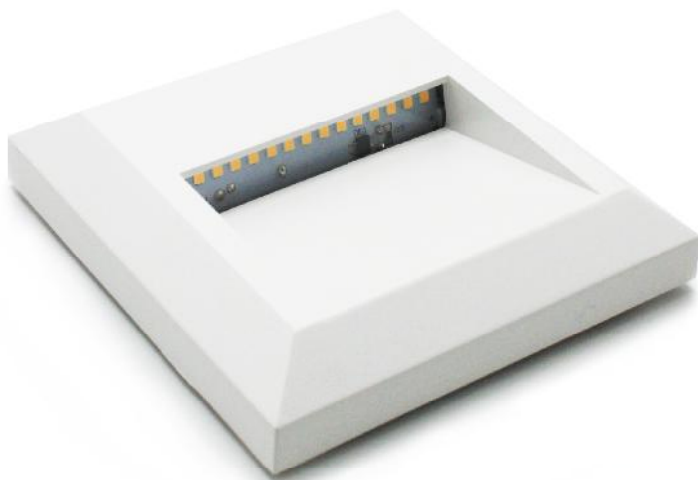

SLIM

SLIM

- ABS+PC
- PC
- SMD
- DRIVER
- IK08
- IP65
- 2

ΛΕΥΚΟ / WHITE / BÍLÁ / БЯЛО

									€	
SLIM01W	230V AC	2.8W	3000K	180lm	110°	Ra80	1/20	25000hrs	14.00€	
SLIM02W		1.5W		100lm	60°				11.80€	
SLIM11W		8W		430lm	65°				22.20€	
SLIM12W										23.00€
SLIM22W		6W		350lm	110°				16.00€	
SLIM31W		3W		200lm					15.40€	
SLIM32W		2W		120lm	55°		13.40€			
SLIM33W		0.7W		60lm	65°		1/24		10.70€	
SLIM41W		3W		200lm	55°		1/40		11.50€	
SLIM42W					60°					
SLIM51W					110°		1/20		13.50€	
SLIM52W		1.2W		80lm	55°		11.50€