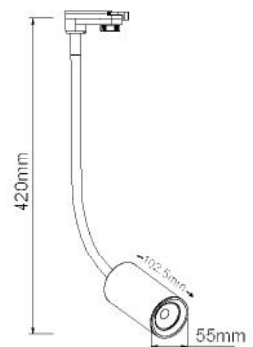

4 CABLES
3-PHASE