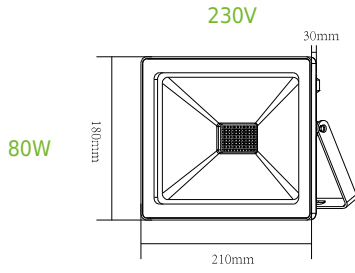

30W

Height	AVR #	CEPTEK #	Diameter
1.50m	104.97lx	479.77lx	372.80cm
2.00m	104.08lx	267.62lx	497.06cm
4.00m	26.01lx	66.90lx	994.13cm
4.50m	20.55lx	52.86lx	1119.39cm
6.00m	11.56lx	39.74lx	1491.19cm

50W

Height	AVR #	CEPTEK #	Diameter
1.50m	242.81lx	679.14lx	401.02cm
2.00m	136.41lx	382.01lx	534.69cm
4.00m	34.10lx	95.80lx	1069.39cm
4.50m	26.89lx	75.46lx	1205.64cm
6.00m	15.16lx	62.45lx	1694.09cm