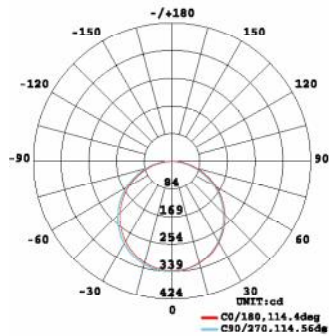

€
STRON2230RW	230V AC	22W	3000K	2070lm	120°	Ra80	1/20	30000hrs	10.50€
STRON2240RW			4000K	2120lm					
STRON2265RW			6500K	2200lm					

LED PANELS