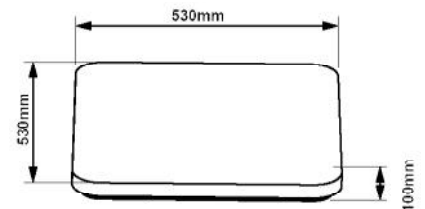

- STL
- PMMA
- SMD LM80
- DRIVER IN
- IP20

ΛΕΥΚΟ / WHITE / BÍLÁ / БЯЛО

									€
Z6040S	230V AC	60W	4000K	4300lm	120°	Ra85	1	30000hrs	71.90€
Z6040SC (COSMOS)									73.00€