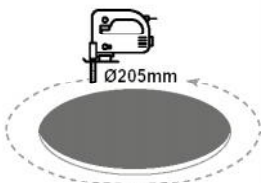

€
STRON2230RW	230V AC	22W	3000K	2070lm	120°	Ra80	1/20	30000hrs	10.50€
STRON2240RW			4000K	2120lm					
STRON2265RW			6500K	2200lm					

LED PANELS