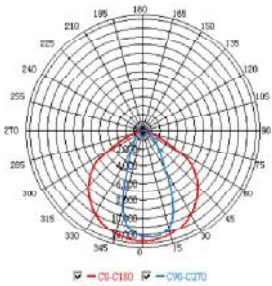

200W

Height	Beam Diameter	Spot Diameter
1.0 m	298.75 mm	381.6 mm
1.5 m	448.12 mm	572.4 mm
2.0 m	597.50 mm	763.2 mm
2.5 m	746.88 mm	954.0 mm
3.0 m	896.25 mm	1144.8 mm
3.5 m	1045.62 mm	1335.6 mm
4.0 m	1195.00 mm	1526.4 mm
4.5 m	1344.38 mm	1717.2 mm
5.0 m	1493.75 mm	1908.0 mm
5.5 m	1643.12 mm	2098.8 mm
6.0 m	1792.50 mm	2289.6 mm
6.5 m	1941.88 mm	2480.4 mm
7.0 m	2091.25 mm	2671.2 mm