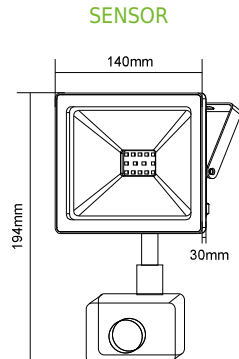

Height	AVR #	CEPTEK #	Diameter
1.50m	104.97lx	479.77lx	372.80cm
2.00m	104.08lx	267.62lx	497.06cm
4.00m	26.01lx	66.90lx	994.13cm
4.50m	20.55lx	52.86lx	1119.39cm
6.00m	11.56lx	39.74lx	1491.19cm

50W