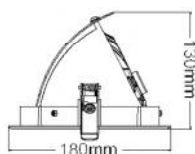

LINO

Χωνευτό φωτιστικό
Recessed luminaire
Zapuštěno svítidlo
Осветително тяло за вграждане

									€
LINO2030	230V AC	20W	3000K	1500lm	60°	Ra80	1/12	30000hrs	30.00€
LINO2040			4000K	1550lm					
LINO3030		30W	3000K	2400lm					34.00€
LINO3040			4000K	2480lm