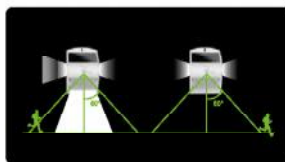

Front light OFF | Back light ON