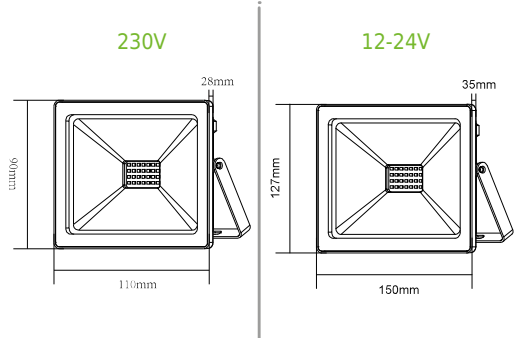

10W

Height	AVR #	CEPTEK #	Diameter
1.50m	81.97lx	189.62lx	299.08cm
2.00m	65.88lx	89.78lx	398.77cm
4.00m	11.47lx	22.45lx	797.53cm
4.50m	9.06lx	17.74lx	897.23cm
6.00m	5.10lx	9.99lx	1196.30cm

20W

Height	AVR #	CEPTEK #	Diameter
1.50m	129.13lx	318.64lx	356.90cm
2.00m	72.64lx	179.23lx	478.87cm
4.00m	19.16lx	44.81lx	951.74cm
4.50m	14.35lx	35.40lx	1070.71cm
6.00m	8.07lx	19.91lx	1427.63cm