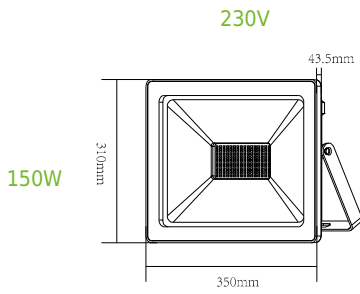

1m	1807.47661x	246.03cm
2m	451.711921x	492.05cm
3m	200.8529.61x	738.08cm
4m	112.9297.91x	984.11cm
5m	72.27190.71x	1230.14cm
6m	50.19132.41x	1476.16cm
7m	36.8797.271x	1722.19cm
8m	28.2374.471x	1968.22cm
9m	22.3158.841x	2214.24cm
10m	18.0747.661x	2460.27cm