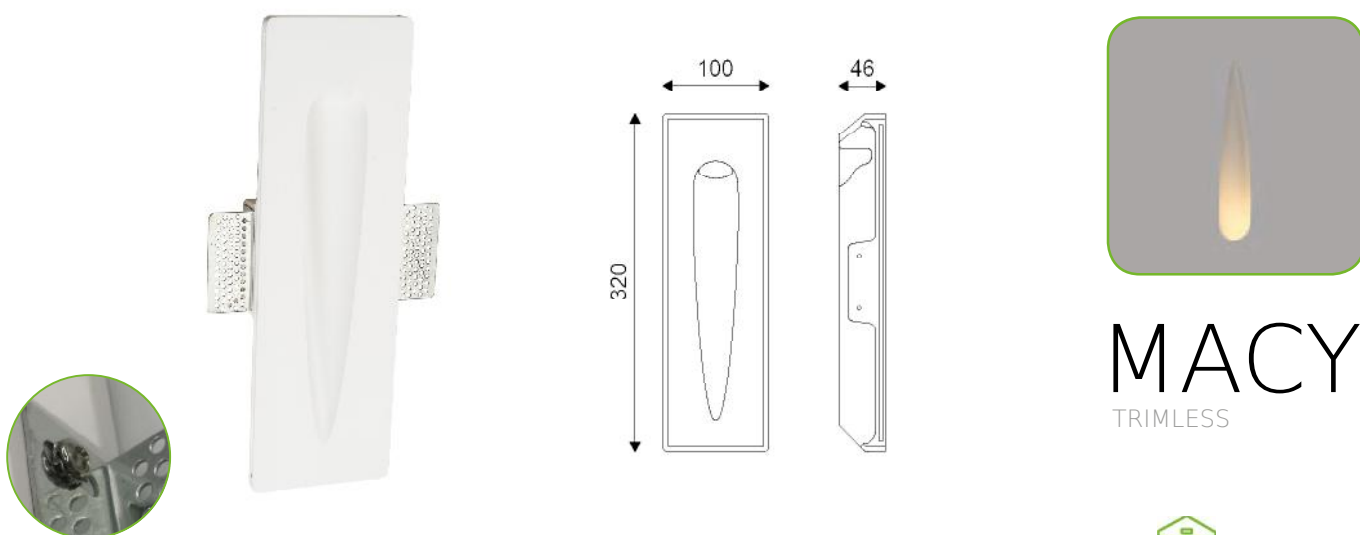

MACY

MACY
TRIMLESS

ΛΕΥΚΟ / WHITE / BÍLÁ / БЯЛО

GPM
PC
HP LM80
DRIVER OUT
IP20
2x CREE

									€
G8008LED	230V AC	1.5W	3000K	150lm	60°	Ra80	1/10	30000hrs	25.20€