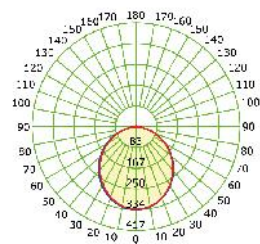

MILO

LED LINEAR LUMINAIRES

TRIDONIC

DRIVER IN

(EM)

3hrs

(PIR)

84°

(CCT)

3000K-6000K