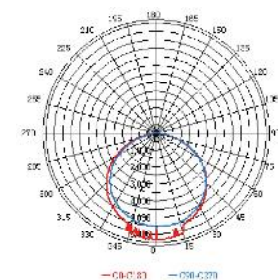

ASPEN

Φωτιστικό καμπάνα
High bay luminaire
Průmyslové osvětlení
Промышлено осветление

- ALU
- PS
- SMD
- DRIVER IN
- IP20

ΛΕΥΚΟ-ΜΑΥΡΟ / WHITE-BLACK
BÍLÁ-ČERNÁ / БЯЛО-ЧЕРНО

									€
ASPEN10050	230V AC	100W	5000K	8500lm	120°	Ra80	1/2	30000hrs	53.80€
ASPEN15050		150W		12700lm					63.40€
ASPEN20050		200W		17000lm					75.40€

100W
150W
200W

335mm

200W