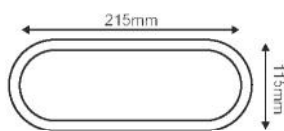

€
DIDO830B	230V AC	8W	3000K	700lm	120°	Ra80	1/40	30000hrs	5.00€
DIDO860B			6000K	730lm					
DIDO1530B		15W	3000K	1350lm			1/20		9.50€
DIDO1560B			6000K	1380lm					
DIDO2030B		20W	3000K	1800lm			1/10		13.00€
DIDO2060B			6000K	1850lm					

ГКРП / GREY
ŠEDÁ / СІВ

									€
DIDO830G	230V AC	8W	3000K	700lm	120°	Ra80	1/40	30000hrs	5.00€
DIDO860G			6000K	730lm					
DIDO1530G		15W	3000K	1350lm			1/20		9.50€
DIDO1560G			6000K	1380lm					
DIDO2030G		20W	3000K	1800lm			1/10		13.00€
DIDO2060G			6000K	1850lm					

ΣΚΟΥΡΙΑ / RUST
REZ / РЪЖДА

									€
DIDO830R	230V AC	8W	3000K	700lm	120°	Ra80	1/40	30000hrs	5.00€
DIDO860R			6000K	730lm					
DIDO1530R		15W	3000K	1350lm			1/20		9.50€
DIDO1560R			6000K	1380lm					
DIDO2030R		20W	3000K	1800lm			1/10		13.00€
DIDO2060R			6000K	1850lm