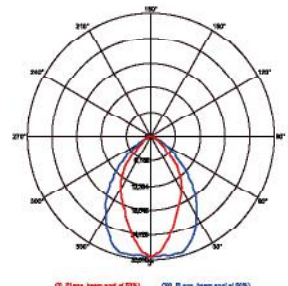

600W

Height	Beam Diameter	Spot Diameter
1.0 m	573.00 mm	729.6 mm
1.5 m	859.50 mm	1094.4 mm
2.0 m	1146.00 mm	1459.2 mm
2.5 m	1432.50 mm	1824.0 mm
3.0 m	1719.00 mm	2188.8 mm
3.5 m	2005.50 mm	2553.6 mm
4.0 m	2292.00 mm	2918.4 mm
4.5 m	2578.50 mm	3283.2 mm
5.0 m	2865.00 mm	3648.0 mm
5.5 m	3151.50 mm	4012.8 mm
6.0 m	3438.00 mm	4377.6 mm
6.5 m	3724.50 mm	4742.4 mm
7.0 m	4011.00 mm	5107.2 mm