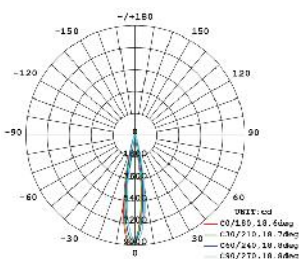

€
FOCUS4030B4	230V AC	40W	3000K	3000lm	15°	Ra90	4 CABLES 3-PHASE	30000hrs	49.00€
FOCUS4040B4			4000K	3100lm	~ 60°				

15°