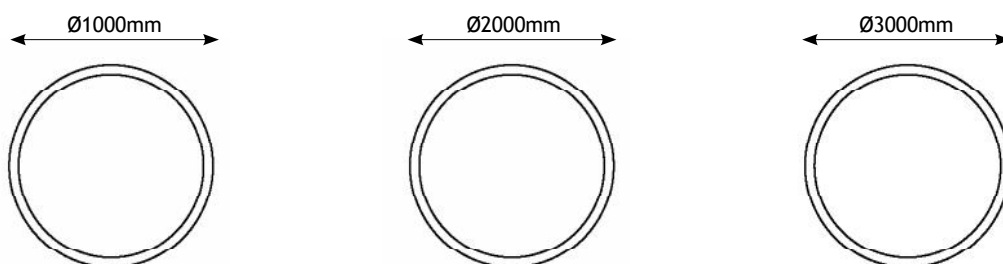

YORK278**HO1C

YORK2164**HO2C

YORK2249**HO3C

Τα τεχνικά στοιχεία του προϊόντος ενδέχεται να διαφέρουν από τα αναγραφόμενα +/- 10% και οι διαστάσεις +/- 1%
The technical data of the product may differ from the listed +/- 10% and dimensions +/- 1%
Technické údaje produktu se mohou lišit od uvedených údajů +/- 10% a rozměry +/- 1%
Технические данные на продукты могут да се различават от изброените +/- 10% и размери +/- 1%