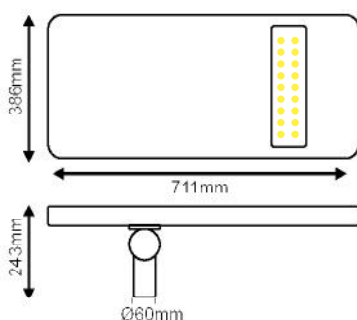

LUNAR

Φωτιστικό οδικού με Φ/Β πάνελ & αισθητήρα κίνησης

Smart solar sensor street luminaire

Pouliční osvětlení s fotovoltaickým panelem a snímačem pohybu

Улично Осветление с PV панел и датчик за движение

- ALU
- PC
- SMD LM80
- 15m / 150°
- DRIVER IN
- BATTERY IN
- IP66
- 3 ΦΩΤΙΣΤΙΚΟ LUMINAIRE SVÍTIDLO ОСВЕТИТЕЛ
- 1 ΜΠΑΤΑΡΙΑ BATTERY BATERIE БАТЕРИЯ

MAYPO / BLACK / ČERNÁ / ЧЕРНО

3 DAYS AUTONOMY
DNY AUTONOMIE

11.1V / 22Ah Li-ion (40W) | 14.8V / 32Ah Li-ion (80W)

PHILIPS LUMILEDS

									€
LUNAR4040		40W	4000K	6000lm	140° x 78°	Ra80	1	35000hrs	Κατόπιν ζήτησης Upon request Na vyžádání При поискване
LUNAR8040		80W		12000lm					

3 Functions
Funkce

CONSTANT: 50%

SENSOR: 100%

SENSOR: 100% → CONSTANT: 50%

40W

80W