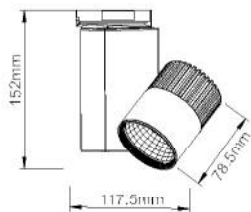

BIENAL ΕΞΑΡΤΗΜΑΤΑ / ACCESSORIES / PŘÍSLUŠENSTVÍ / АКЦЕСОАРИ

		€
TRCDRDIM30	TRIAC dimmable driver 30W 700mA BIENAL30 & RONDE30	20.00€
RFDRDIM30	RF dimmable driver 30W 700mA BIENAL30 & RONDE30	32.00€
RFDIMTCHP	Dimming RF touch panel 230V AC RFDRDIM30 & RFDIMREM	31.00€
*RFDIMREM	Dimming RF remote control 2xAAA RFDRDIM30 & RFDIMTCHP	12.00€
B15R24	Reflector 24° BIENAL15	3.00€
B3045R15	Reflector 15° BIENAL30 & BIENAL45	3.00€
B3045R24	Reflector 24° BIENAL30 & BIENAL45	3.00€
B3045R60	Reflector 60° BIENAL30 & BIENAL45	3.00€

*Συμπεριλαμβάνονται οι μπαταρίες / Batteries are included / Bateria součástí dodávky / Батериите са вклучени

TRCDRDIM30
1~100%
TRIAC DIMMING

RFDRDIM30
1~100%

RFDIMTCHP

15m
4 Channels

RFDIMREM

RF DIMMING

B15R24
B3045R

2 CABLES
1-PHASE

15W