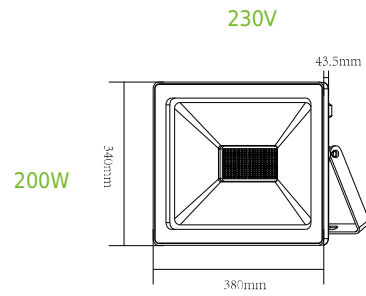

1m	2252.62231x	247.39cm
2m	563.015561x	494.78cm
3m	250.2691.51x	742.17cm
4m	140.7389.01x	989.56cm
5m	90.07248.91x	1236.95cm
6m	62.55172.91x	1484.34cm
7m	45.96127.01x	1731.73cm
8m	35.1997.241x	1979.12cm
9m	27.8076.831x	2226.51cm
10m	22.5262.231x	2473.91cm