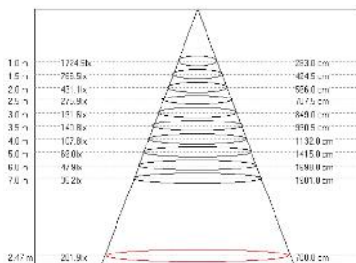

ASPEN

Φωτιστικό καμπάνα
High bay luminaire
Průmyslové osvětlení
Промышлено осветление

- ALU
- PS
- SMD
- DRIVER IN
- IP20

ΛΕΥΚΟ-ΜΑΥΡΟ / WHITE-BLACK
BÍLÁ-ČERNÁ / БЯЛО-ЧЕРНО

									€
ASPEN10050	230V AC	100W	5000K	8500lm	120°	Ra80	1/2	30000hrs	53.80€
ASPEN15050		150W		12700lm					63.40€
ASPEN20050		200W		17000lm					75.40€

100W
150W
200W

335mm

200W