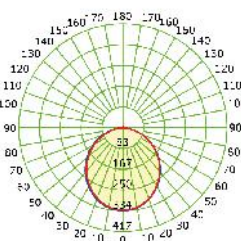

ALU

PC

230V

SMD

LED MODULE
MODULE DRIVER

Ra80

IP20

120°

LT 75%

LED STRIP
LED STRIP DRIVER

TRIDONIC

ALDO (RAL9003 matt, RAL9005 matt, RAL9006 gloss)

← 20/06/2019