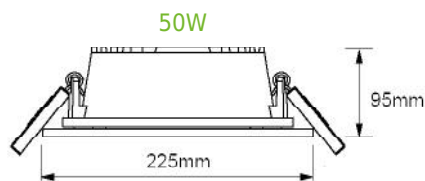

ΛΕΥΚΟ ΣΤΡΟΓΓΥΛΟ / WHITE ROUND
БІЛА КУЛАТІ / БЯЛО КРЪГЛ

🔒	⚡	↻	☀️	🌞	⚙️	📶	📦	🕒	€
PARO4030	230V AC	40W	3000K	3300lm	90°	Ra80	1/8	30000hrs	19.00€
PARO4040			4000K	3400lm					
PARO4060			6000K	3480lm					
PARO5030		50W	3000K	4100lm			1/7		24.00€
PARO5040			4000K	4210lm					
PARO5060			6000K	4270lm					

LED SPOTS & DOWNLIGHTS