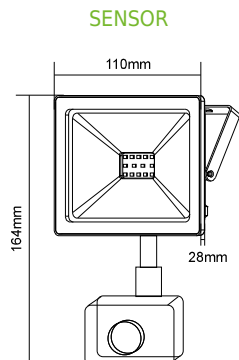

10W

Height	AVR #	CEPTEK #	Diameter
1.50m	81.97lx	189.62lx	299.08cm
2.00m	65.88lx	89.78lx	398.77cm
4.00m	11.47lx	22.45lx	797.53cm
4.50m	9.06lx	17.74lx	897.23cm
6.00m	5.10lx	9.99lx	1196.30cm

20W

Height	AVR #	CEPTEK #	Diameter
1.50m	129.13lx	318.64lx	356.90cm
2.00m	72.64lx	179.23lx	478.87cm
4.00m	19.16lx	44.81lx	951.74cm
4.50m	14.35lx	35.40lx	1070.71cm
6.00m	8.07lx	19.91lx	1427.63cm