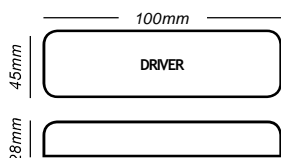

LINO

Χωνευτό φωτιστικό
Recessed luminaire
Zapuštěno svítidlo
Осветително тяло за вграждане

									€
LINO2030	230V AC	20W	3000K	1500lm	60°	Ra80	1/12	30000hrs	30.00€
LINO2040			4000K	1550lm					
LINO3030		30W	3000K	2400lm					34.00€
LINO3040			4000K	2480lm