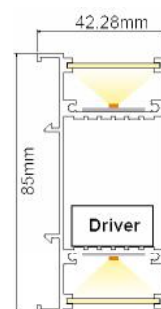

NIC

- ALU
- PC
- 230V
- SMD
- 5
- Ra80
- IP20
- 120°
- LT 80%

TRIDONIC

DRIVER IN

(EM)

3hrs

(CCT)

3000K-6000K

ECONOMY SERIES

164lm/w | 50.000hrs (L70 F10)

					€	€
				3000K / 4000K / 6500K	ON-OFF	DIM 10-100%
NIC212**EC	580mm	2x12W	** 30 3000K ** 40 4000K ** 65 6500K	2x1810lm / 2x1950lm / 2x1930lm	99.00€	129.10€
NIC218**EC	860mm	2x18W		2x2720lm / 2x2920lm / 2x2890lm	112.40€	144.50€
NIC224**EC	1140mm	2x24W		2x3620lm / 2x3900lm / 2x3860lm	132.40€	167.20€
NIC230**EC	1420mm	2x30W		2x4530lm / 2x4870lm / 2x4820lm	147.10€	208.20€
NIC235**EC	1700mm	2x35W		2x5430lm / 2x5850lm / 2x5790lm	172.10€	231.00€
NIC241**EC	1980mm	2x41W		2x6340lm / 2x6820lm / 2x6750lm	184.50€	243.40€