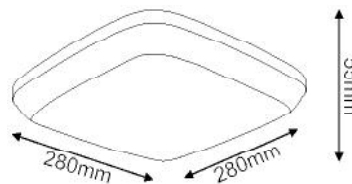

OFAQ

- PC
- PC
- SMD LM80
- DRIVER IN
- IK08
- IP54
- 2

ΛΕΥΚΟ / WHITE / БІЛА / БЯЛО

OFAQ2440R	230V AC	24W	4000K	2100lm	120°	Ra80	1/10	30000hrs	18.90€	
OFAQ2440S										

- 5sec~10min
- 10m / 120°

ΛΕΥΚΟ / WHITE / БІЛА / БЯЛО

OFAQ2440RMIC	230V AC	24W	4000K	2100lm	120°	Ra80	1/10	30000hrs	28.00€	
OFAQ2440SMIC										

OFAQ2440R*

OFAQ2440S*