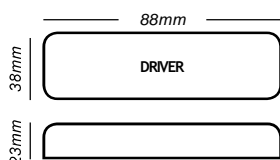

Height	AVRE	Diameter
0.5m	4214.05lux	36.90cm
1.0m	1053.51lux	73.80cm
1.5m	468.23lux	110.70cm
2.0m	263.38lux	147.60cm
2.5m	168.56lux	184.50cm
3.0m	117.06lux	221.40cm
3.5m	86.00lux	258.30cm
4.0m	65.84lux	295.20cm