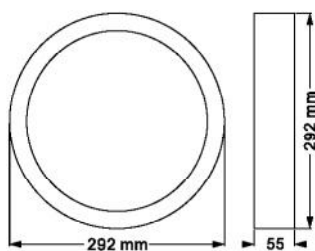

ΛΕΥΚΟ / WHITE / BÍLÁ / БЯЛО

									€
TRED4030R	230V AC	40W	3000K	3200lm	120°	Ra80	1/9	30000hrs	23.00€
TRED4040R			4000K	3320lm					
TRED4030S			3000K	3200lm					
TRED4040S			4000K	3320lm					

TRED40*R

TRED40*S