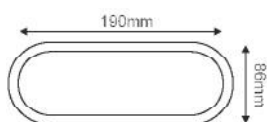

€
DIDO830R	230V AC	8W	3000K	700lm	120°	Ra80	1/40	30000hrs	5.00€
DIDO860R			6000K	730lm					
DIDO1530R		15W	3000K	1350lm			1/20		9.50€
DIDO1560R			6000K	1380lm					
DIDO2030R		20W	3000K	1800lm			1/10		13.00€
DIDO2060R			6000K	1850lm