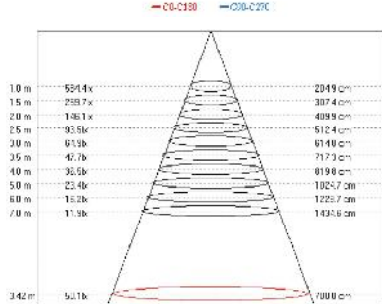

ΛΕΥΚΟ ΣΤΡΟΓΓΥΛΟ / WHITE ROUND
БІЛА КУЛАТІ / БЯЛО КРЪГЛ

🔒	⚡	↻	☀️	🌞	⚙️	📶	📦	🕒	€
PARO4030	230V AC	40W	3000K	3300lm	90°	Ra80	1/8	30000hrs	19.00€
PARO4040			4000K	3400lm					
PARO4060			6000K	3480lm					
PARO5030		50W	3000K	4100lm			1/7		24.00€
PARO5040			4000K	4210lm					
PARO5060			6000K	4270lm					

LED SPOTS & DOWNLIGHTS