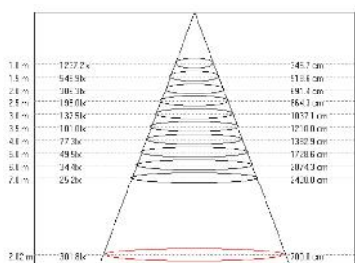

ASPEN

Φωτιστικό καμπάνα
High bay luminaire
Průmyslové osvětlení
Промышлено осветление

- ALU
- PS
- SMD
- DRIVER IN
- IP20

ΛΕΥΚΟ-ΜΑΥΡΟ / WHITE-BLACK
BÍLÁ-ČERNÁ / БЯЛО-ЧЕРНО

									€
ASPEN10050	230V AC	100W	5000K	8500lm	120°	Ra80	1/2	30000hrs	53.80€
ASPEN15050		150W		12700lm					63.40€
ASPEN20050		200W		17000lm					75.40€

100W
150W
200W

335mm

200W