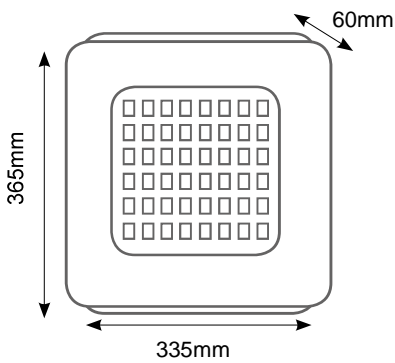

- ALU
- PC
- SMD LM80
- DRIVER IN
- IK08
- IP66
- 4kV
- 5

ΓΚΡΙ / GREY / ŠEDÁ / CIB

CIT50NW	230V AC	50W	4000K	5000lm	120°	Ra80	1	50000hrs	65.00€