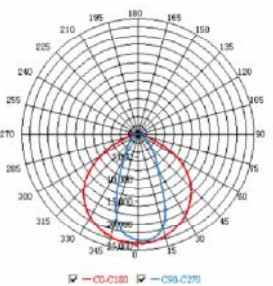

Height	Beam Diameter	Spot Diameter
1.0 m	298.75 mm	381.6 mm
1.5 m	448.12 mm	572.4 mm
2.0 m	597.50 mm	763.2 mm
2.5 m	746.88 mm	954.0 mm
3.0 m	896.25 mm	1144.8 mm
3.5 m	1045.62 mm	1335.6 mm
4.0 m	1195.00 mm	1526.4 mm
4.5 m	1344.38 mm	1717.2 mm
5.0 m	1493.75 mm	1908.0 mm
5.5 m	1643.12 mm	2098.8 mm
6.0 m	1792.50 mm	2289.6 mm
6.5 m	1941.88 mm	2480.4 mm
7.0 m	2091.25 mm	2671.2 mm

400W

Height	Beam Diameter	Spot Diameter
1.0 m	573.00 mm	729.6 mm
1.5 m	859.50 mm	1094.4 mm
2.0 m	1146.00 mm	1459.2 mm
2.5 m	1432.50 mm	1824.0 mm
3.0 m	1719.00 mm	2188.8 mm
3.5 m	2005.50 mm	2553.6 mm
4.0 m	2292.00 mm	2918.4 mm
4.5 m	2578.50 mm	3283.2 mm
5.0 m	2865.00 mm	3648.0 mm
5.5 m	3151.50 mm	4012.8 mm
6.0 m	3438.00 mm	4377.6 mm
6.5 m	3724.50 mm	4742.4 mm
7.0 m	4011.00 mm	5107.2 mm

Height	Beam Diameter	Spot Diameter
1.0 m	573.00 mm	729.6 mm
1.5 m	859.50 mm	1094.4 mm
2.0 m	1146.00 mm	1459.2 mm
2.5 m	1432.50 mm	1824.0 mm
3.0 m	1719.00 mm	2188.8 mm
3.5 m	2005.50 mm	2553.6 mm
4.0 m	2292.00 mm	2918.4 mm
4.5 m	2578.50 mm	3283.2 mm
5.0 m	2865.00 mm	3648.0 mm
5.5 m	3151.50 mm	4012.8 mm
6.0 m	3438.00 mm	4377.6 mm
6.5 m	3724.50 mm	4742.4 mm
7.0 m	4011.00 mm	5107.2 mm