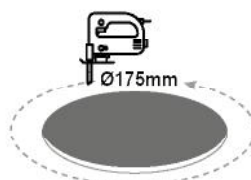

LINO

Χωνευτό φωτιστικό
Recessed luminaire
Zapuštěno svítidlo
Осветително тяло за вграждане

									€
LINO2030	230V AC	20W	3000K	1500lm	60°	Ra80	1/12	30000hrs	30.00€
LINO2040			4000K	1550lm					
LINO3030		30W	3000K	2400lm					34.00€
LINO3040			4000K	2480lm