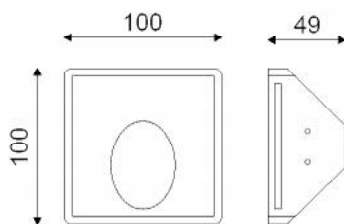

MAVIS

MAVIS

TRIMLESS

← 31/05/2019

ΛΕΥΚΟ / WHITE / BÍLÁ / БЯЛО

GPM
PC
HP LM80
DRIVER OUT
IP20
2x CREE

									€
G8004LED	230V AC	1.5W	3000K	150lm	60°	Ra80	1/20	30000hrs	21.00€