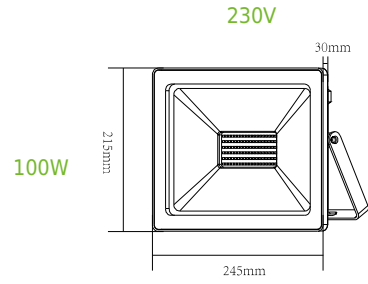

Height	AVR #	CENTER #	Diameter
1.50m	416.511x	1331.211x	434.79cm
2.00m	254.251x	748.801x	579.72cm
4.00m	58.571x	187.201x	1159.44cm
4.50m	46.281x	147.911x	1304.37cm
6.00m	26.031x	83.201x	1739.16cm