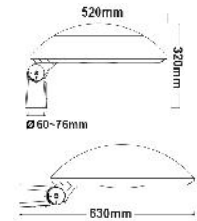

80-120W

									€
DIVEAM2040B	230V AC	20W	4000K	2500lm	150° x 80°	Ra70	1	72000hrs	Κατόπιν ζήτησης Upon request Na vyžádání При поискване
DIVEAM4040B		40W		5000lm					
DIVEAM6040B		60W		7500lm					
DIVEA8040B		80W		10000lm					
DIVEA12040B		120W		12500lm