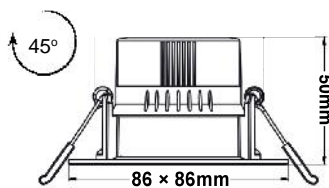

3000K / 4000K / 6000K