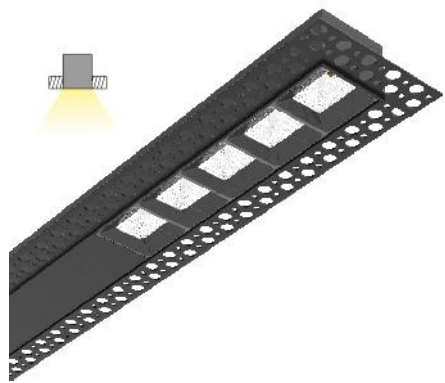

DRIVER IN

AISHAT

DRIVER OUT

DRIVER OUT

TRIDONIC

OSRAM

(EM)

3hrs

(PIR)

84°