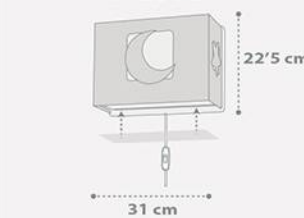

11 cm
max. E-27
3 x 60W max.

63235LE

E-14 1 x LED
0'3W max.
Included

A
63238E