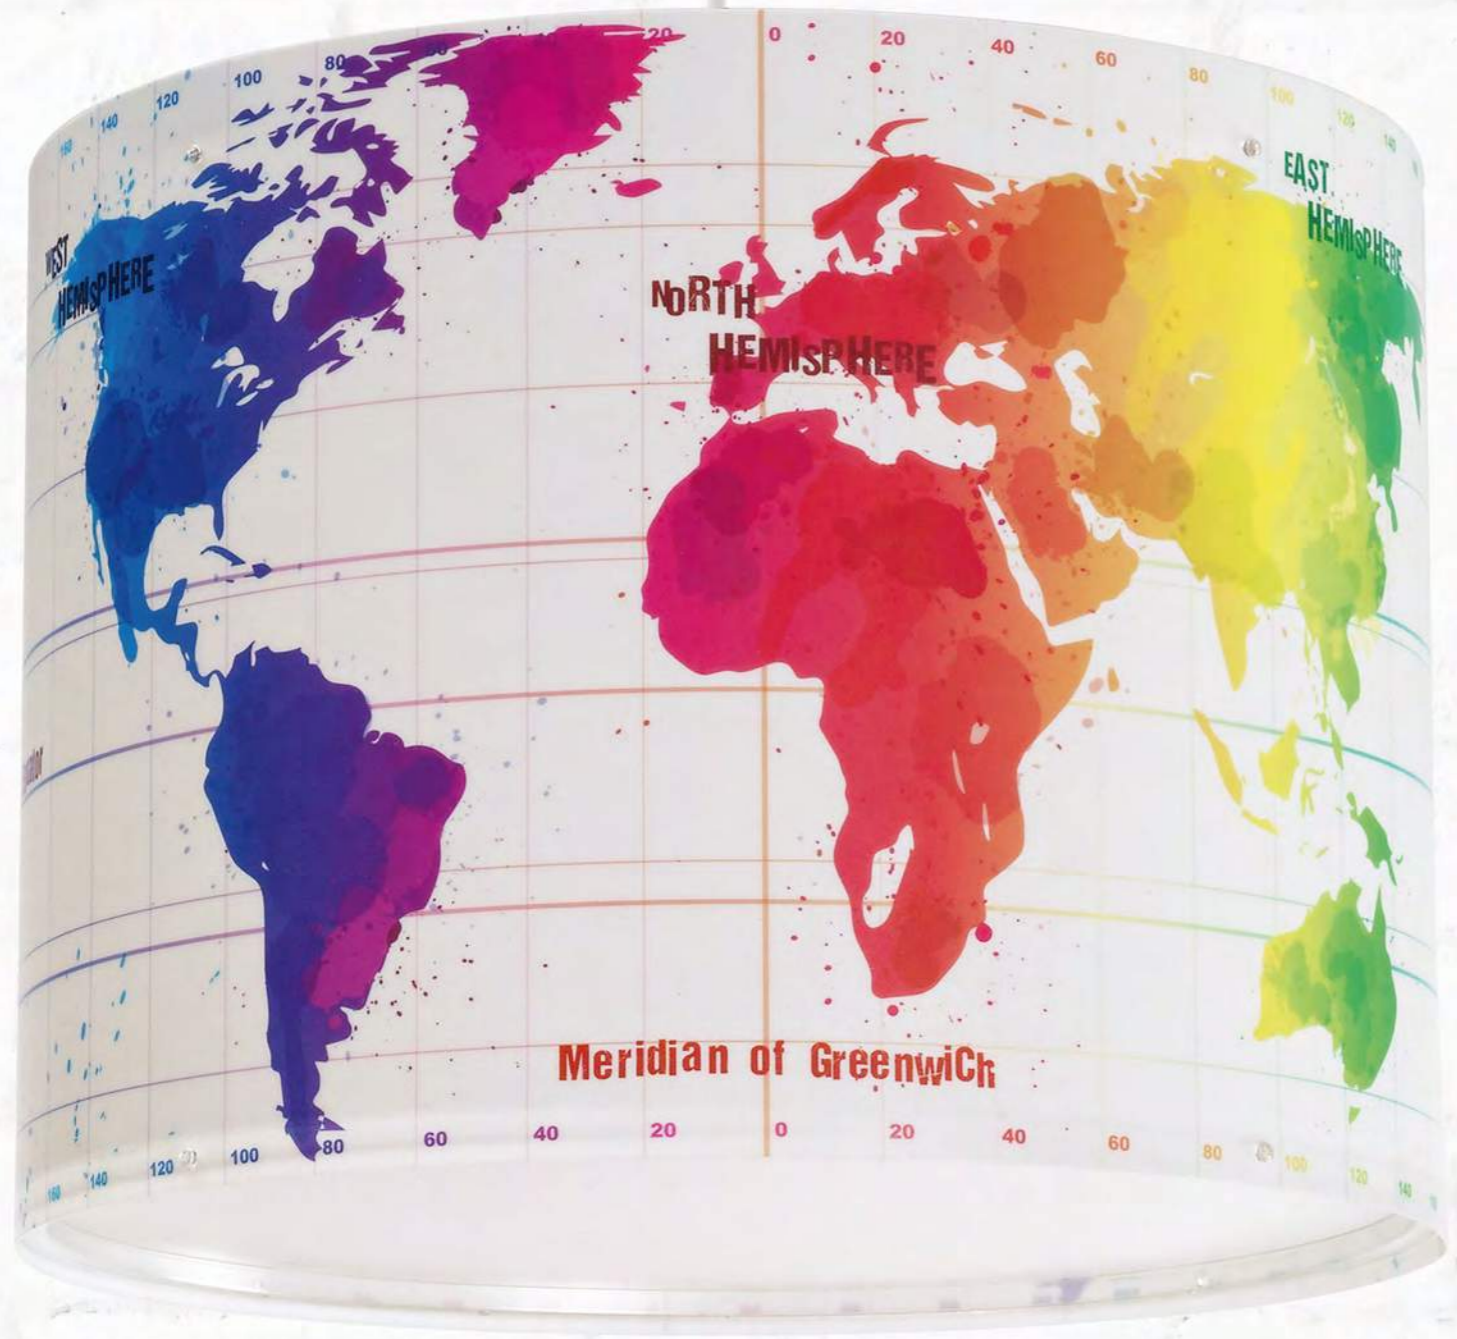

# Fun Lighting

73

74

AMERICAN

STYLE

75

76

cuore  
collection