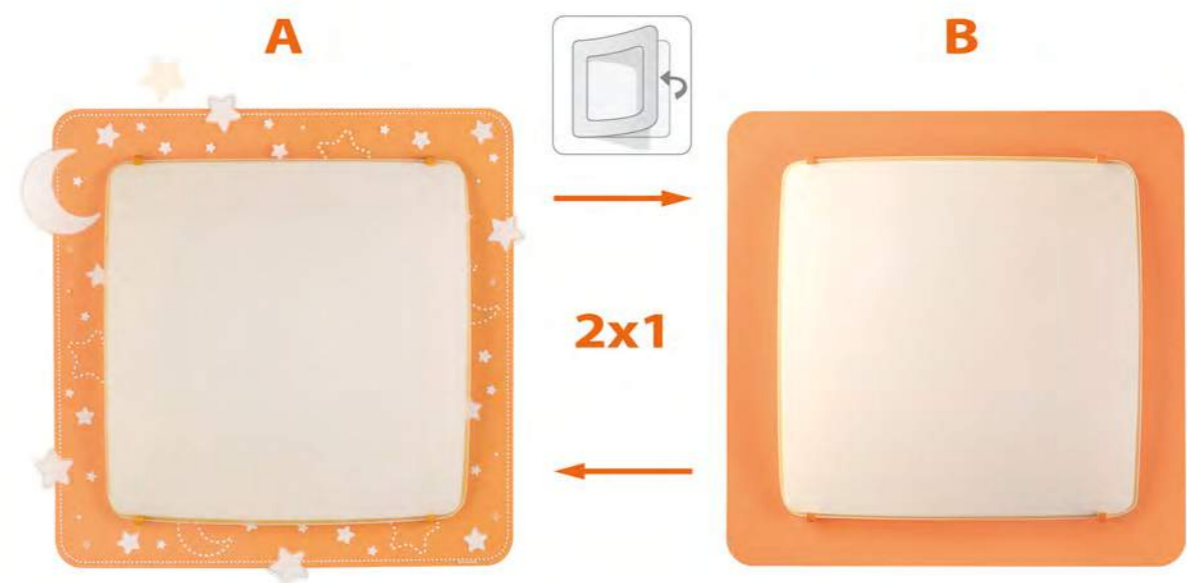

Brillan en la oscuridad!
They shine in the dark!

63230J
E-14 1xLED 1W
Included
Non-replaceable

63232J
E-27
1 x 60W máx.

63233J
E-27
3 x 60W máx.

63235LJ
E-14 1 x LED
0.3 máx.
Included

90104
E-14 LED 0.3W

A
43236J
E-27
2 x 40W máx.

B
38 cm
38 cm