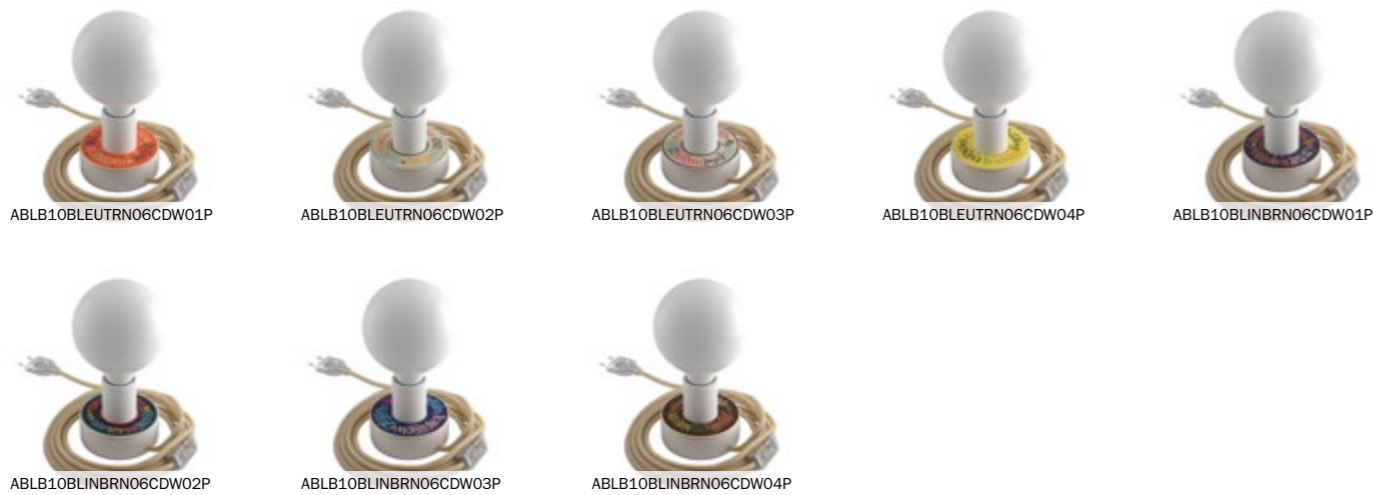

UFO Suspended and wall lamps

UFO, when equipped with the right accessories can be easily turned into flying suspension light or a wall lamp: Special attention has been given to the colours of cables and lamp holders chosen to ensure the best aesthetic result. We recommend you to pair UFO wall lamps with a small Half Sphere bulb that won't cover the illustration, only illuminate it without dazzling the observer.

UFO and MINI-UFO

Ufo suspended, wall and table lamps

UFO and MINI-UFO, when equipped with the right accessories can be easily turned into 4 flying suspension lights. 4 flush lights or 8 table lamps: special attention has been given to the colours of cables, the lamp holders and the table base chosen to ensure the best aesthetic result.