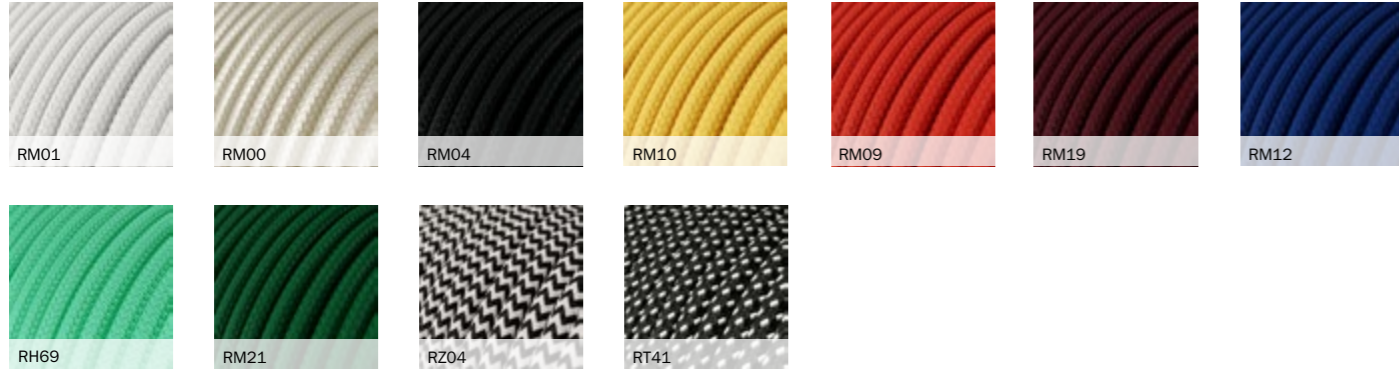

Specifications:

H05VV-F 300/500V 3x1,50
DOUBLE INSULATION Round Flexible Cable covered by rayon under textile braid
CEI 20-20 CEI 20-35 RoHS
IMQ-HAR Certificated
Diameter: 8,5 mm
This product is in compliance with all Italian and European safety regulations