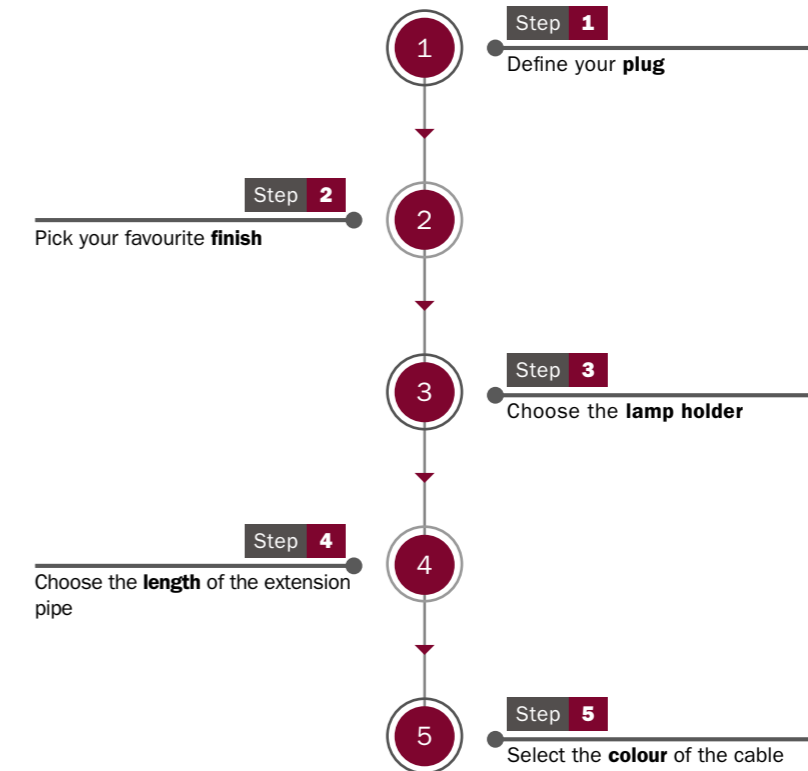

Personalise your metal Posaluce