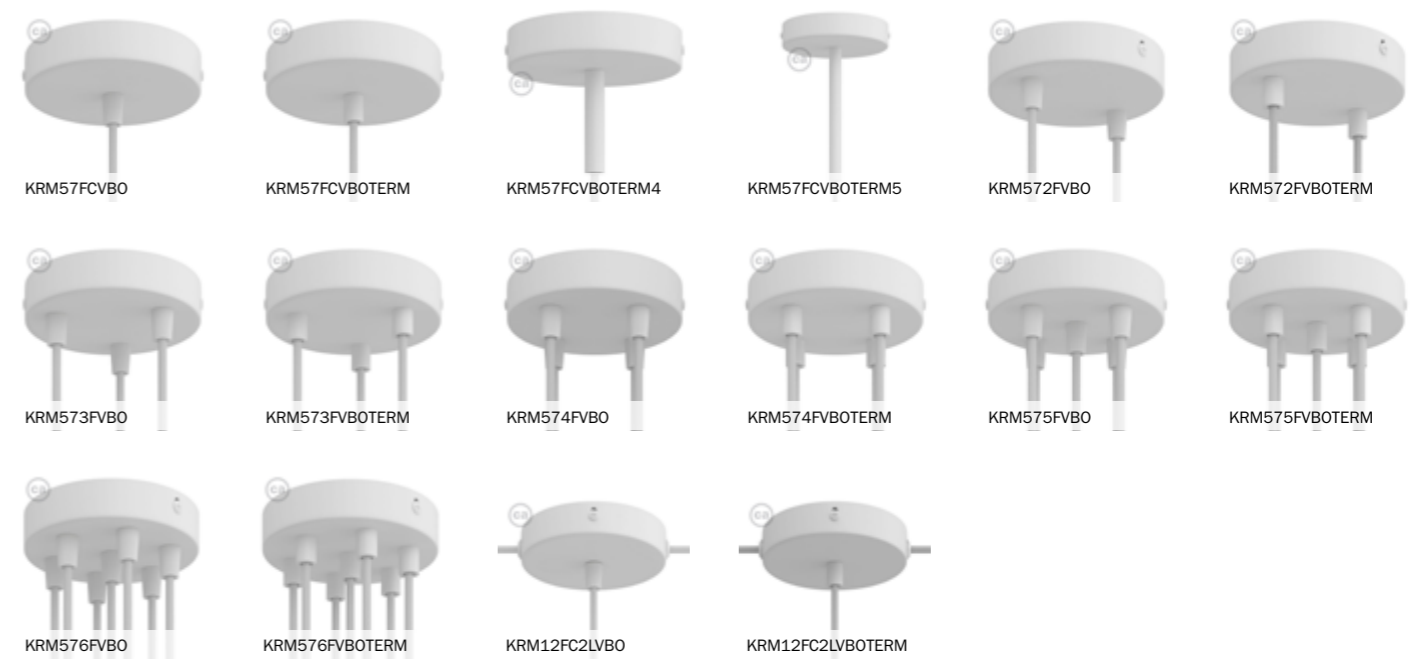

Matte white