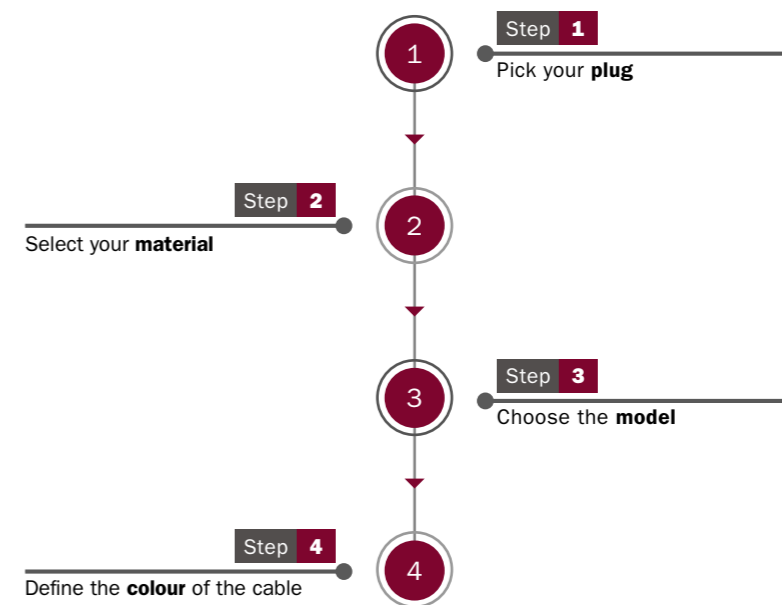

Personalise your wooden or cork Posaluce

Table Snake

Snake can become a table lamp just by adding a naked lampshade.
Can't find what you're looking for? Just contact us and we'll do our best to help you create your special design.

Personalise your Table Snake

READY TO USE - SPOSTALUCE

No matter where the power socket may be: thanks to its cable, Spostaluce can arrive wherever you want.

Metal Spostaluce

Ready to use with many different colours and fabric textile cables from Creative-Cables. Spostaluce are the light points that allow you to take the light source wherever you want, no longer having the issue of being limited to the location of the power source. Available in various styles and finishes, with Spostaluce it is possible to create an impressive light installation both on a ceiling or on a wall.
Can't find what you're looking for? Just contact us and we'll do our best to help you create your special design.