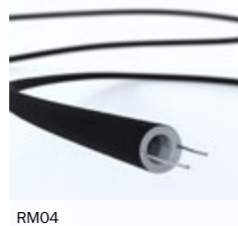

Creative-Tubes is not just a fabric covered conduit: two iron filaments run through its body, allowing Creative-Tube to maintain a desired shape when bent in place. Creative-Tubes do not need elbow or sheath fittings because it is possible to bend it by hand and adjust its "route" when needed. Check also the designated accessories, from threaded terminals to tube clips to shape up your lighting installation. All of our Creative-Tubes are IMQ-HAR certified, the highest quality standard in Europe. Every single product is designed and Made in Italy. The internal material of the Creative Tube complies with CEI-EN 61386-1 + EN 61386-22 Classification 3321.

Creative-Tube 16 mm

Thanks to its small diameter, the 16 mm Creative-Tube can help you in creating a discrete yet visible lighting installation on your wall.

Specifications:

The internal material of the Creative Tube complies with CEI-EN 61386-1 + EN 61386-22 Classification No: 3321
Crushing Resistance: >750N on 5 cm at 20KC
Shock Resistance: (-15KC) after applying 2 kg mass hammer
Operating Temperature: -5KC to +60KC
Resistance to flame propagation: self-extinguishing VO
Dielectric strength: <2000V A 50Hz
Insulation resistance: >100 mega ohm
Diameter: 16 mm

RM04

See page 51 to complete your Installation

Creative-Tube 20 mm

Thanks to Creative-Tube 20 mm you can create a colourful path along your wall or ceiling, a stripe of colour that deserves to be highlighted rather than hidden.

Specifications: