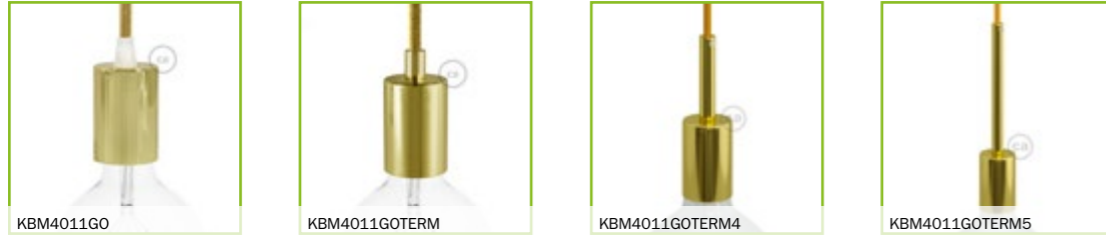

Metal lamp holders

Our best-selling lamp holders, offered in six different finishes and different styles: metal, vintage, milled metal and double-ferrule. These last can be used with lampshades too! Each lamp holder has a matching metal ceiling rose.

Cylindrical metal lamp holders glossy white

Cylindrical metal lamp holders matte white

Cylindrical metal lamp holders black

Cylindrical metal lamp holders chrome

Cylindrical metal lamp holders copper

Cylindrical metal lamp holders brass