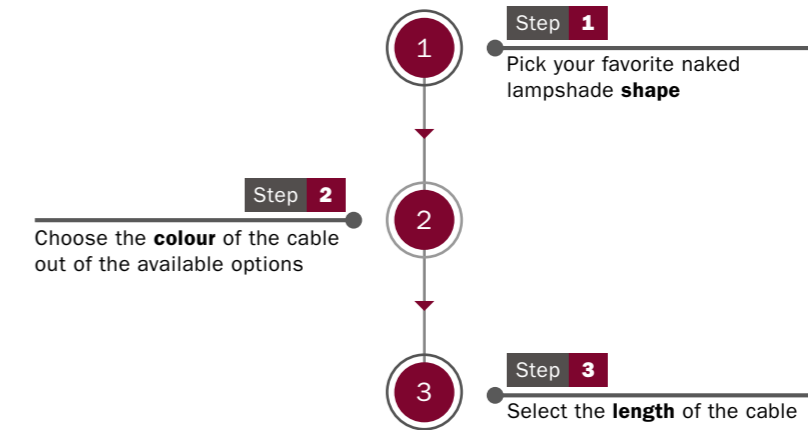

Personalise your ceramic Spider