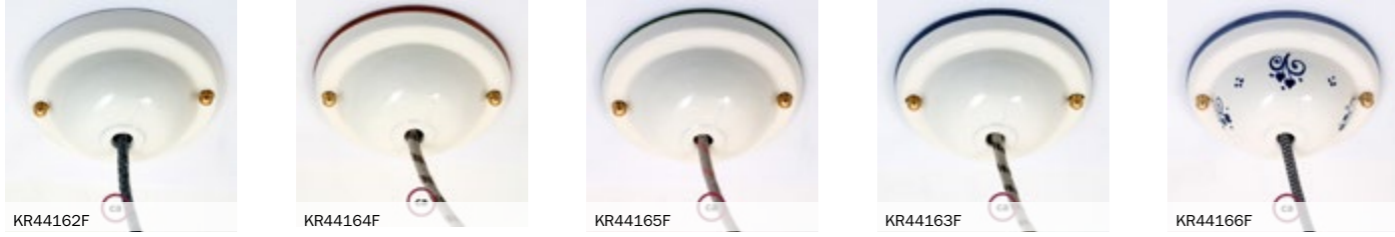

KR44162F

KR44164F

KR44165F

KR44163F

KR44166F