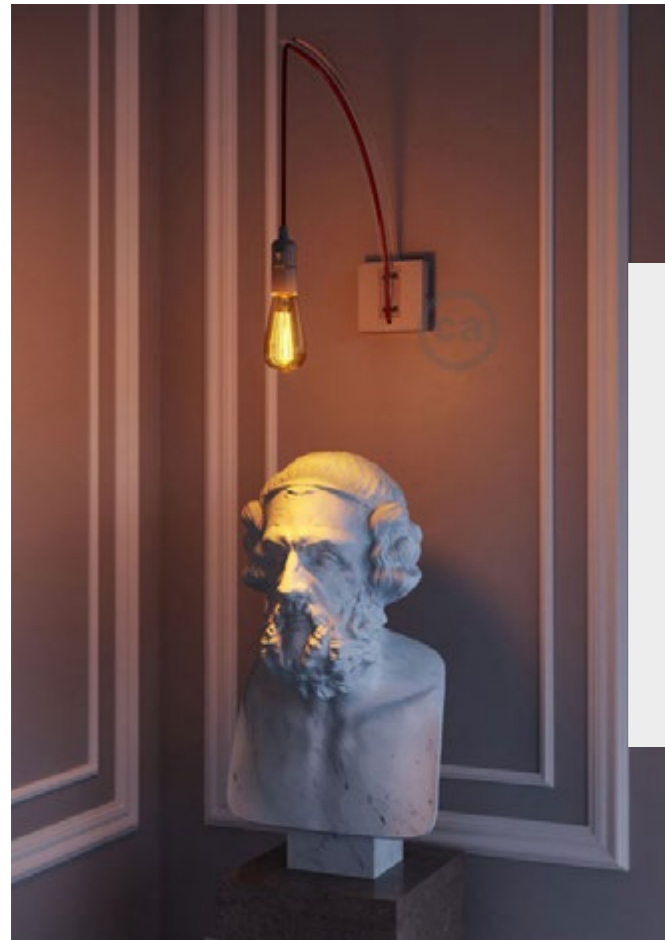

Archet(To)

Archet(To) is Creative-Cables patented and Made in Italy solution to create a suspended lamp that can be hung onto a wall, even with a lampshade with a 70 cm maximum diameter and a 3,365 kg maximum weight: Archet(To) bends according to the weight it is bearing. it has a light structure in transparent polycarbonate and can be used with Snake, Snake for lampshades and SnakeBis.

To mount Archet(To) on a wall lightpoint, you may want to use the designated bases in natural and made-in-Italy wood. The bases can be polished or painted as desired.

Cable Clamps

Cable Clamps are not just a safety feature: they can actually be beautiful and decorative! The metal cable clamps are available in standard size (1,7 cm) and XL size (7 cm and 15 cm).

Plastic

Metal

XL-7 CM

XL-15 CM