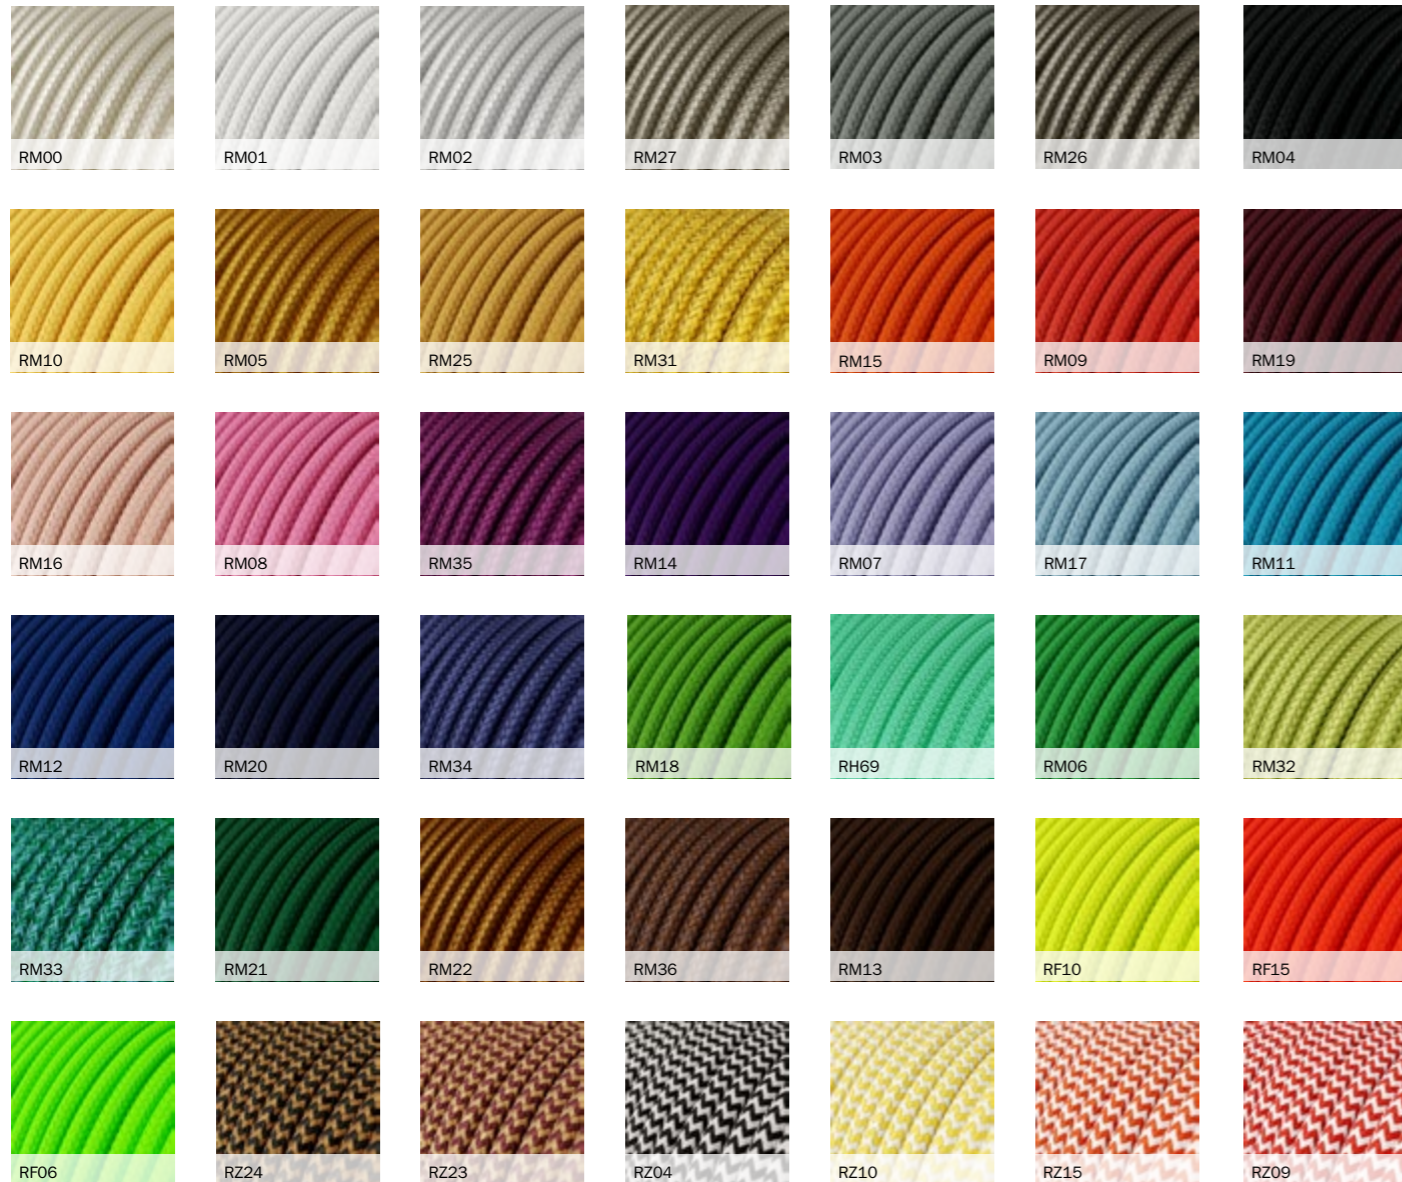

Specifications:

H03VV 300/300V 2x0,75 o 3x0,75
Flex Round Cable DOUBLE INSULATION under textile braid
CEI 20-20 CEI 20-35 RoHS
Diameter: 6,2 mm 2x0,75 or 6,6 mm 3x0,75
This product complies with all Italian and European safety regulations