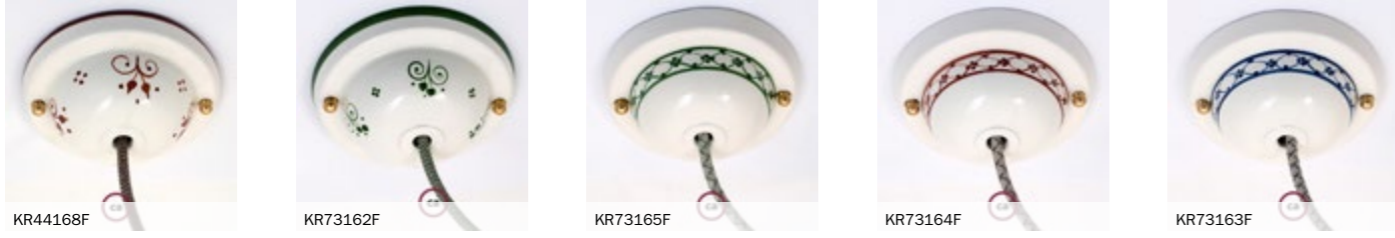

KR44168F

KR73162F

KR73165F

KR73164F

KR73163F

KR73166F

Ceramic ceiling roses

These 7-hole rosettes are hand-made in Italy: each piece is unique! Due to their natural look, they are perfect for a country or shabby chic home. Each ceiling rose has a matching ceramic lamp holder.