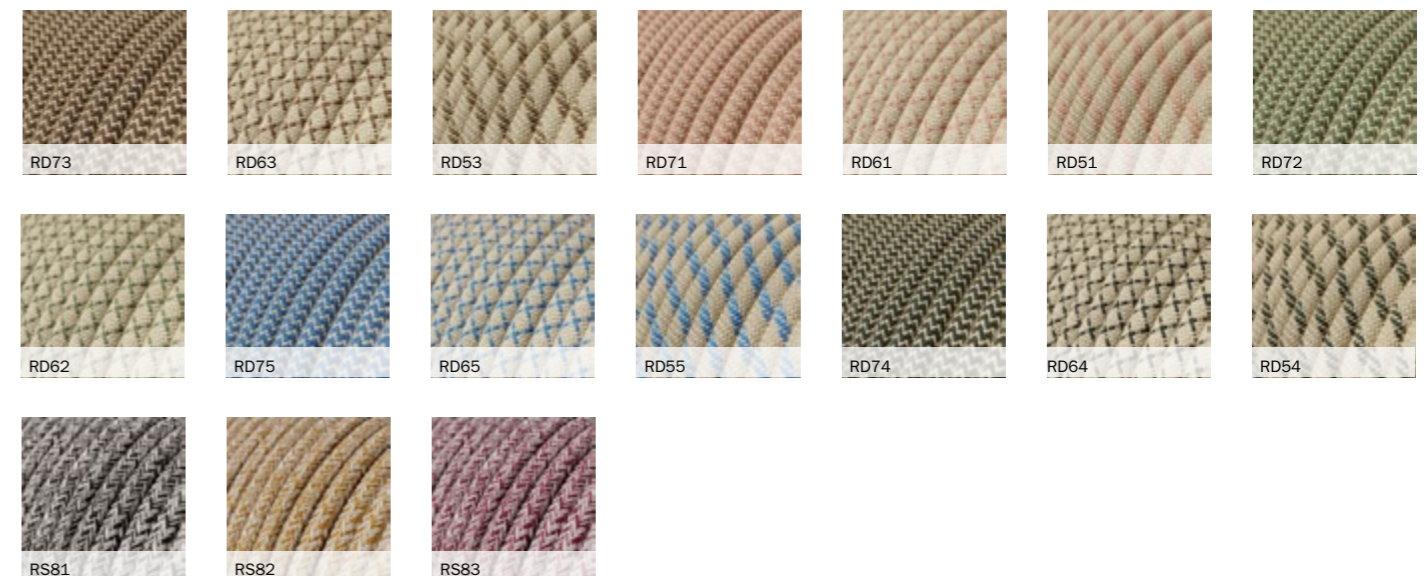

Specifications:

H03VV 300/300V 2x0,75 o 3x0,75
Flex Round Cable DOUBLE INSULATION under fabric braid
CEI 20-20 CEI 20-35 RoHS
Diameter: 6,2 mm 2x0,75 or 6,6 mm 3x0,75
This product is in compliance with all Italian and European safety regulations