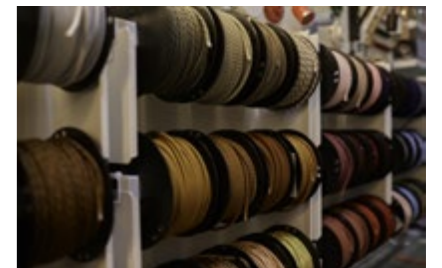

Shop Corners

Shop corners are the perfect and ready-to-use solution for displaying a very representative range of Creative-Cables products in your store. Different styles, layouts and sizes were carefully developed: A corner can be hosted in any shop, no matter how small! To discover corners and pick the one that best suits your location, ask for further information from our support team: info.b2b@creative-cables.com