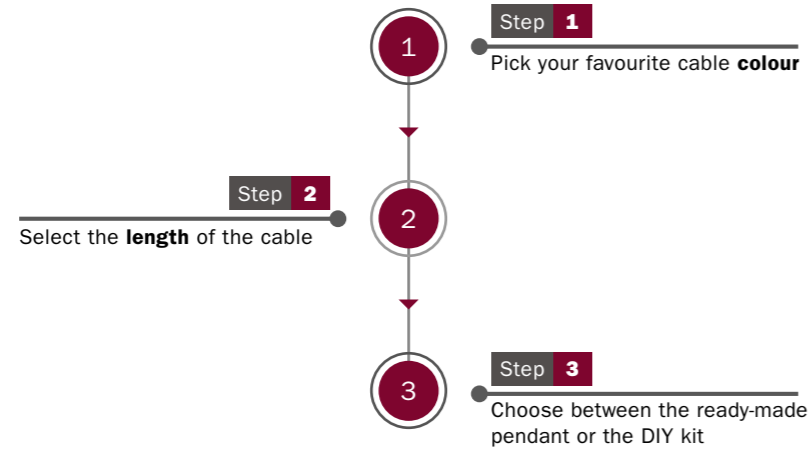

Porcelain pendant set

White porcelain is a classic and shabby solution for unique pendant lamps.
Can't find what you're looking for? Just contact us and we'll do our best to help you create your special design.

Personalise your porcelain pendant set