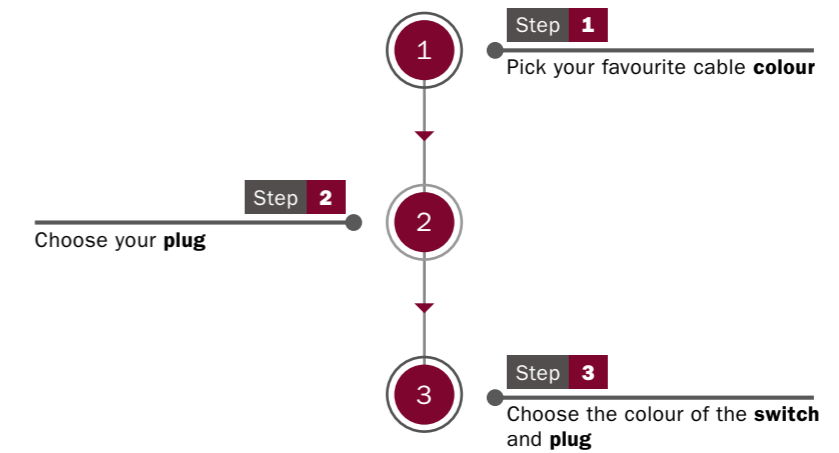

Personalise your floor lamp wiring kit