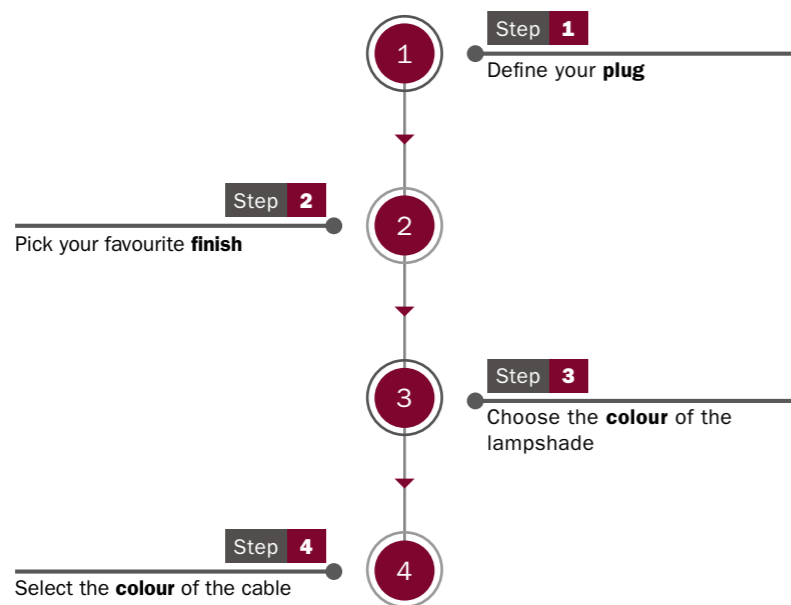

Posaluce with lampshades

If you decorate a Metal Posaluce with a made in Italy fabric lampshade you will get an incredibly elegant yet minimal result. Can't find what you're looking for? Just contact us and we'll do our best to help you create your special design.

Personalise your Posaluce with lampshade