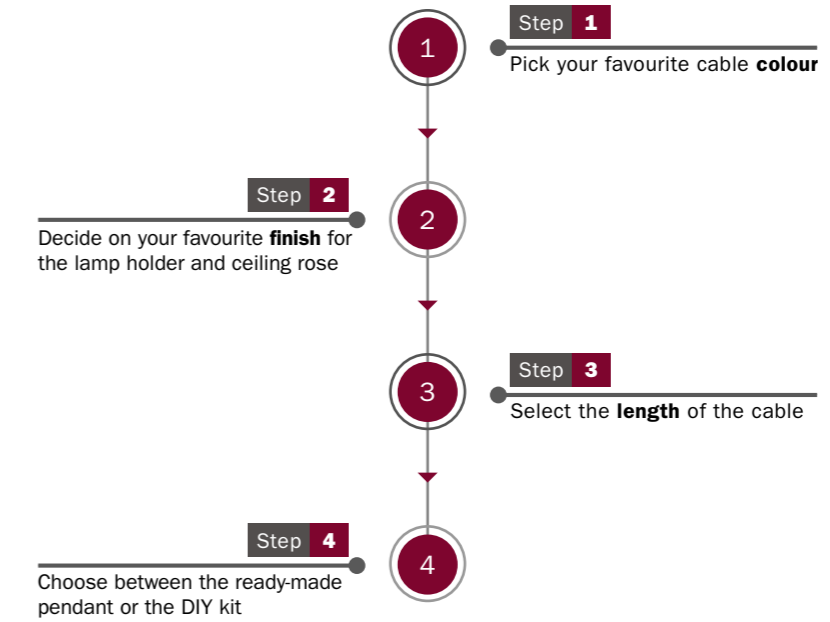

Personalise your metal pendant set