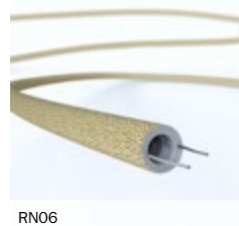

Creative-Tubes is not just a fabric covered conduit: two iron filaments run through its body, allowing Creative-Tube to maintain a desired shape when bent in place. Creative-Tubes do not need elbow or sheath fittings because it is possible to bend it by hand and adjust its "route" when needed. Check also the designated accessories, from threaded terminals to tube clips to shape up your lighting installation. All of our Creative-Tubes are IMQ-HAR certified, the highest quality standard in Europe. Every single product is designed and Made in Italy. The internal material of the Creative Tube complies with CEI-EN 61386-1 + EN 61386-22 Classification 3321.

Creative-Tube 16 mm

Thanks to its small diameter, the 16 mm Creative-Tube can help you in creating a discrete yet visible lighting installation on your wall.

Specifications:

The internal material of the Creative Tube complies with CEI-EN 61386-1 + EN 61386-22 Classification No: 3321
Crushing Resistance: >750N on 5 cm at 20KC
Shock Resistance: (-15KC) after applying 2 kg mass hammer
Operating Temperature: -5KC to +60KC
Resistance to flame propagation: self-extinguishing VO
Dielectric strength: <2000V A 50Hz
Insulation resistance: >100 mega ohm
Diameter: 16 mm

RN06