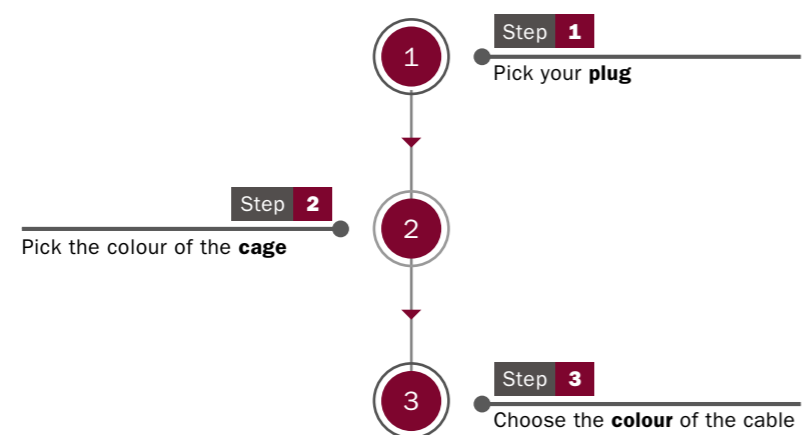

Table Snake

Snake can become a table lamp just by adding a naked lampshade.
Can't find what you're looking for? Just contact us and we'll do our best to help you create your special design.

Personalise your Table Snake