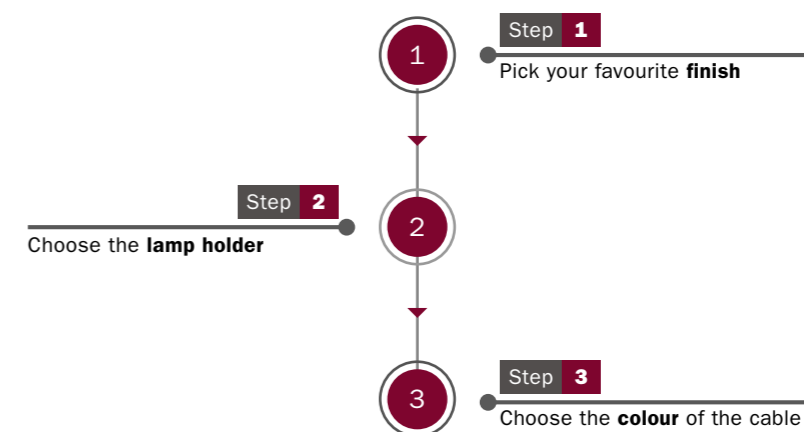

Personalise your metal Spostaluce