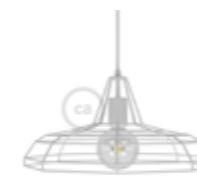

COMPONENTS - FRAMES AND LAMPSHADES

Frames and lampshades will enhance and personalize your installation: metal, silicone, ceramic, fabric, cement, fibre. These are just some of the available option!

Naked lampshades and light bulb cages

Naked lampshades and cages are a wide range of lampshades with a very essential design: their common feature is that they only partially shield the light bulb which remains visible.

KPAM17VBL