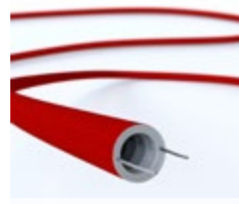

RM09

See page 51 to complete your Installation

String lights are the customizable solution by Creative-Cables to illuminate gardens, gazebos and terraces. Choose from 14 colours and add the necessary accessories. All of our flat string light cables are IM-HAR certified, the highest quality standard in Europe.

Flat cables

Specifications:

Rectangular flat shaped 2x1,5 cable, 13,5x5,5 mm, compliant with EN 60228/ IEC 60228 regulation
Electrolytic annealed copper conductor, class 5 in accordance with EN 60228/ IEC 60228
Cable specifications: H05RNH2-F Neoprene covered in rayon fabric
Maximum cable length 25 m
Nominal Voltage: 300/500 V
Operating temperature: -40KC/+ 60KC
No flame propagation: in accordance with EN 60332-1-2/IEC 60332-1
Referring Regulations: EN 50525-2-82 and IEC 60245