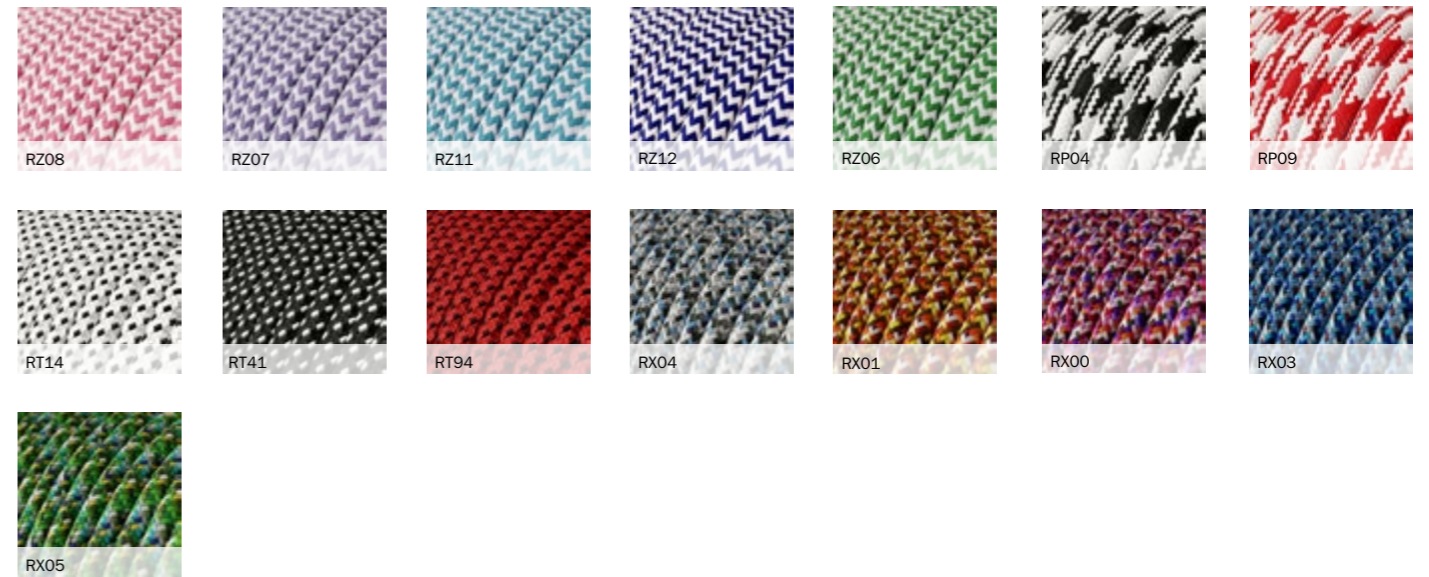

Specifications:

H03VV 300/300V 2x0,75 o 3x0,75
Flex Round Cable DOUBLE INSULATION under textile braid
CEI 20-20 CEI 20-35 RoHS
Diameter: 6,2 mm 2x0,75 or 6,6 mm 3x0,75
This product complies with all Italian and European safety regulations