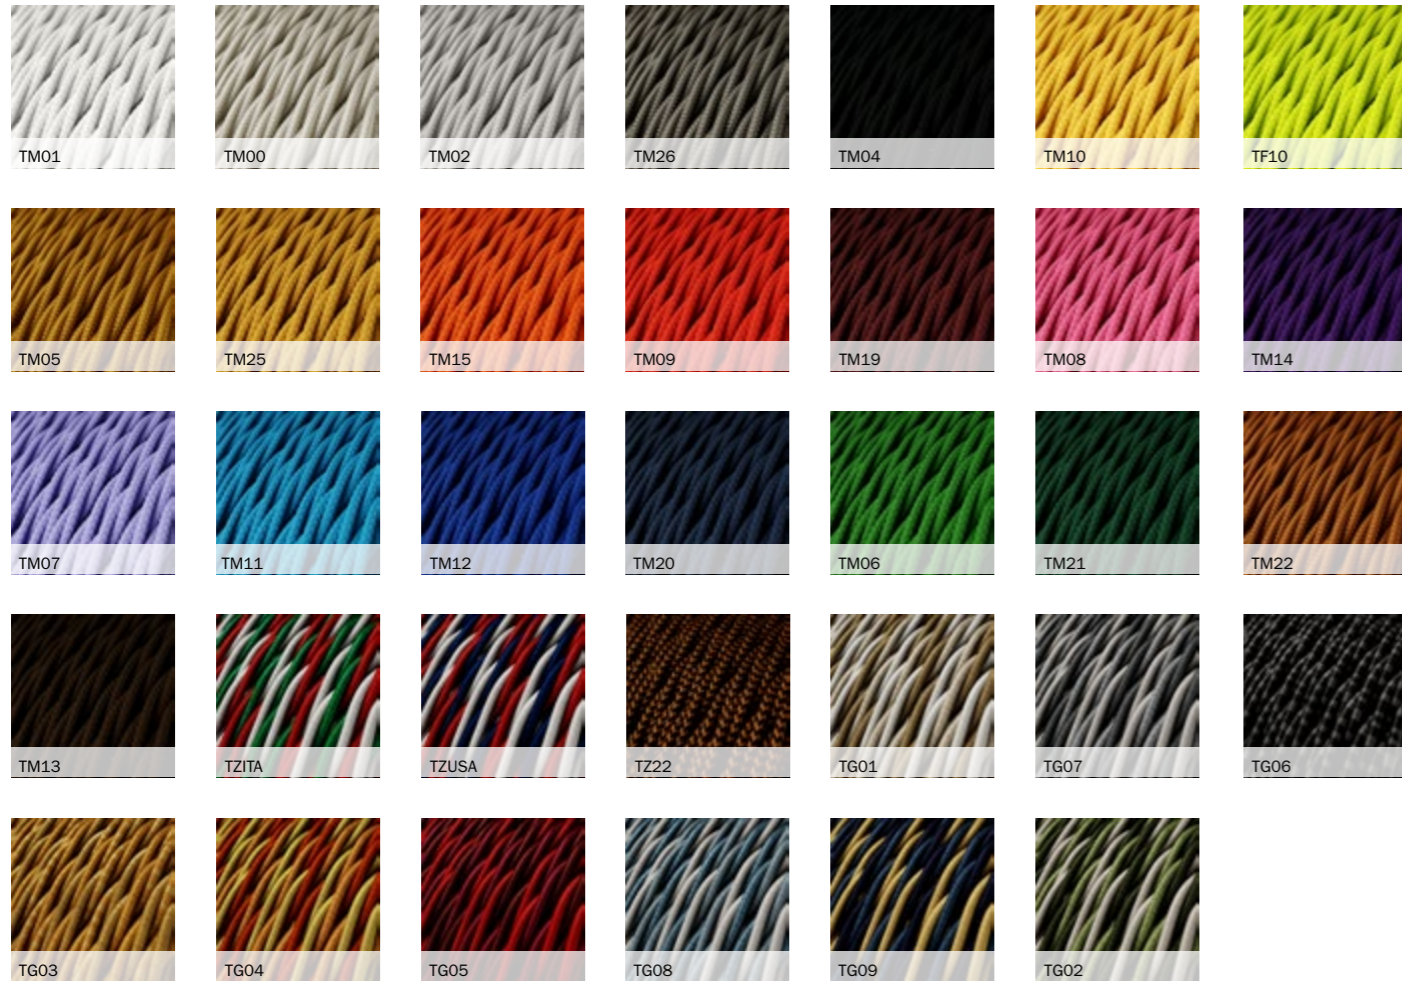

Twisted rayon cables

Ideal for lighting projects with a modern and elegant look, our rayon cables offer a bright and shiny finish. Rayon cables have a bright solid finish, which is elegant yet informal.

Specifications:

FRRTX 300/300V 2x0,75 o 3x0,75

Flex Twisted Visible Spiral Cable DOUBLE INSULATION (additional transparent sheath), braided woven cloth textile sleeve

CEI 20-20 CEI 20-35 RoHS

Diameter: 6,2 mm 2x0,75 o 6,6mm 3x0,75

This product is in compliance with all Italian and European safety regulations