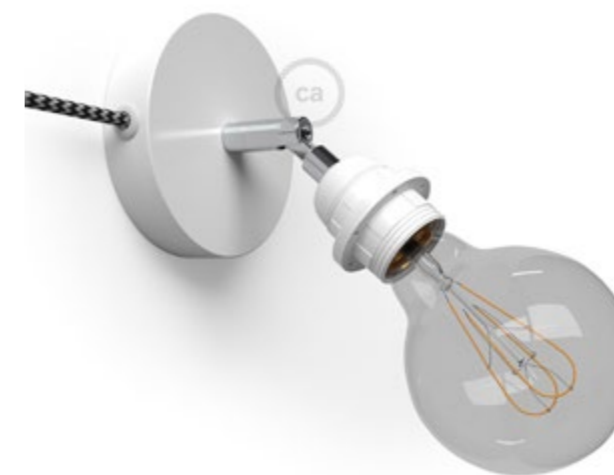

Personalise your metal Spostaluce