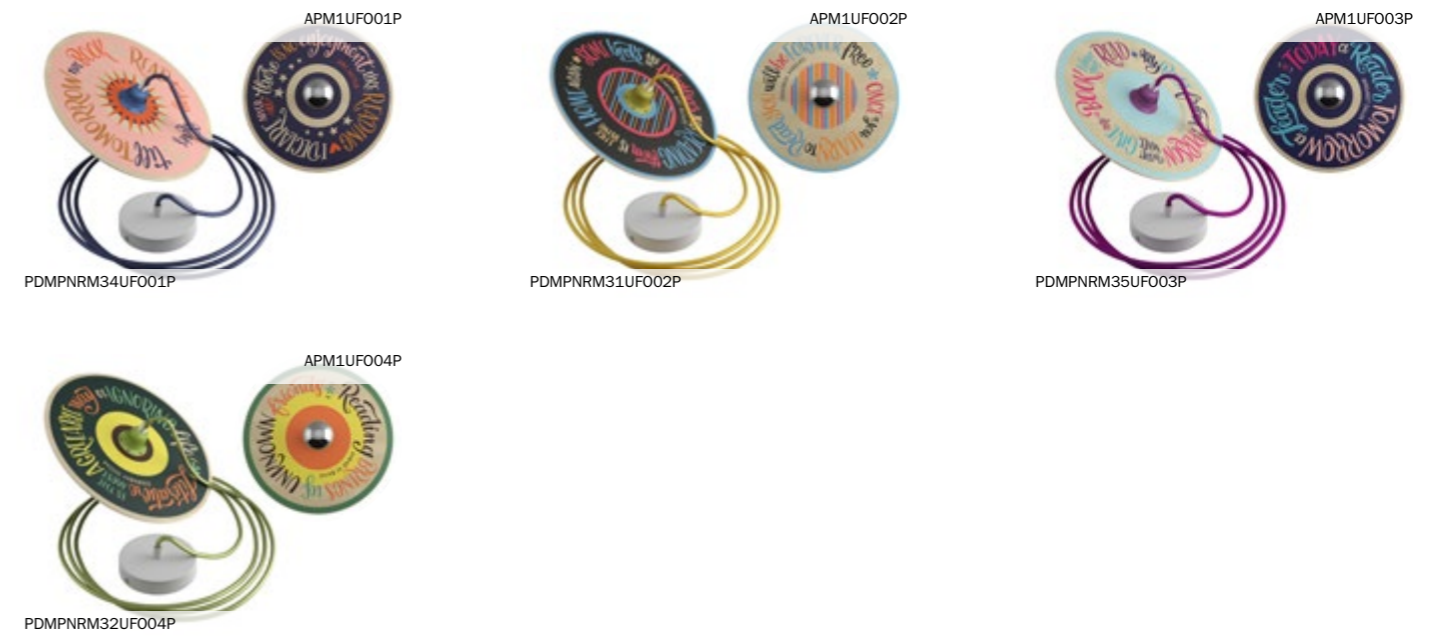

UFO COLLECTION "PEMBERLEY POND"

The project

Pemberley Pond is the name of the duo who illustrated the cover of "Goodnight Stories for Rebel Girls", one of the most successful children's books of recent years. Thanks to their unmistakable calligraphic style, 8 quotes inspired to the pleasure of reading have become 4 reversible UFOs and double-faced MINI-UFOs: all ready to decorate walls, chandeliers and tables! All printed in Italy in poplar wood, they all share a playful and naive style and are ideal in the room of baby readers, to illuminate their first books and guide them into the pleasure of reading.

UFO and MINI-UFO