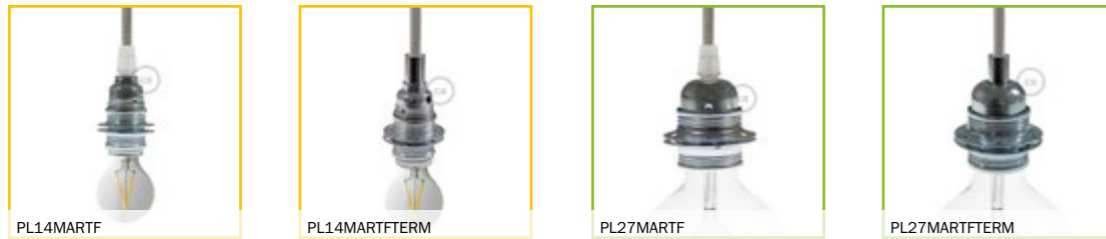

Double ferrule metal chrome