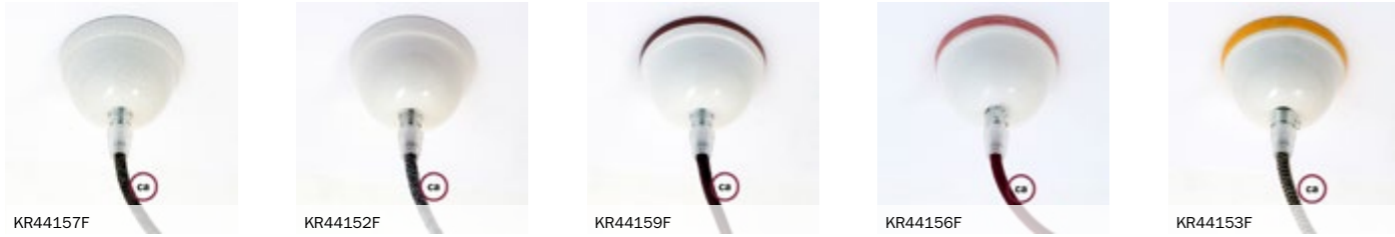

Silicone ceiling roses

Silicone ceiling roses are resistant, colourful and easy to install: you won't need to drill into your ceiling. Last but not least, they have a very attractive price! Each ceiling rose has a matching silicone lamp holder.

D0301005W

D0301006B

D0301010C

D0301007R

D0301008W

D0301009B

Hand painted ceramic ceiling roses

They are entirely manufactured in Italy: each item is unique and slight differences are due to the hand painting process.