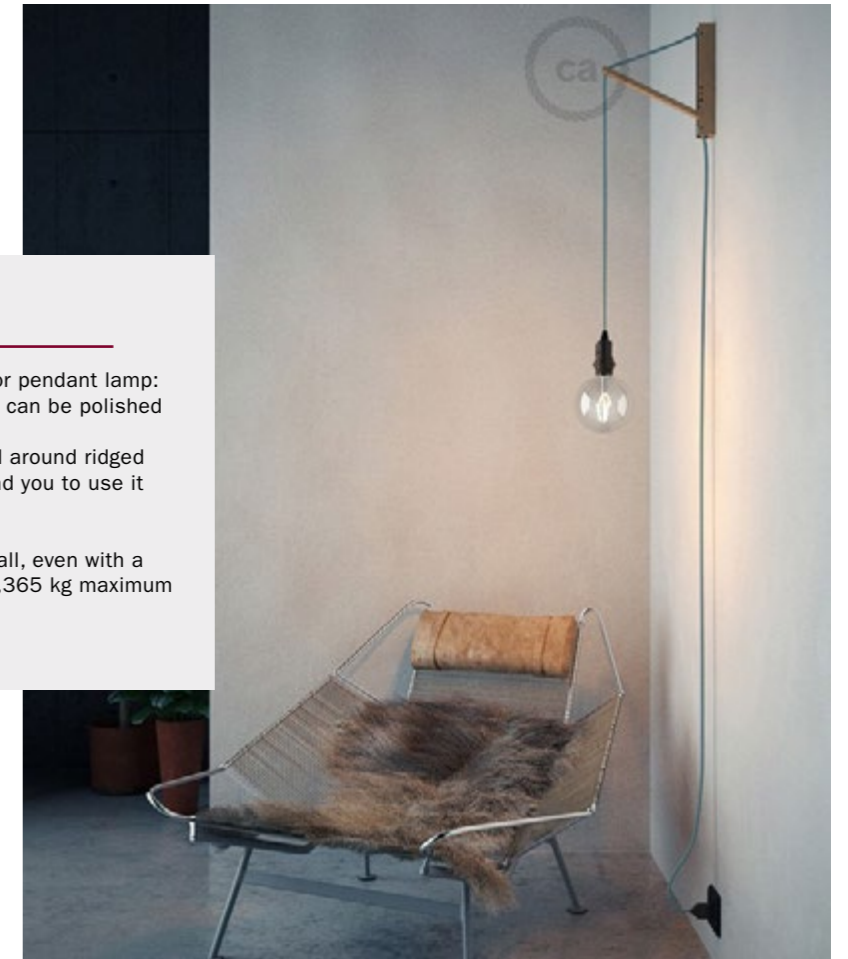

Fibre lampshades

Spherical and semi-spherical lampshades in 2 diameters (25 cm and 36 cm) and 12 colours, compatible with any E27 lamp holder for lampshade. To create a single or multiple suspension lamp, just follow the instructions and choose the accessory that best suits you among the pendants, Spiders or Snakes.

COMPONENTS - ACCESSORIES

Small things can make a difference: among our accessories you will find all the special components which can make your lamp 100% unique.

Pinocchio

Pinocchio is Creative Cables adjustable wall mount for pendant lamp: it is made in Italy out of 100% beachtree wood and it can be polished or painted as desired.

The cable doesn't go through any holes, it is wrapped around ridged wooden supports at each end: we strongly recommend you to use it with Snake, Snake for lampshades and SnakeBis.

Pinocchio makes it possible to hang a lamp onto a wall, even with a lampshade with a 50 cm maximum diameter and a 3,365 kg maximum weight.