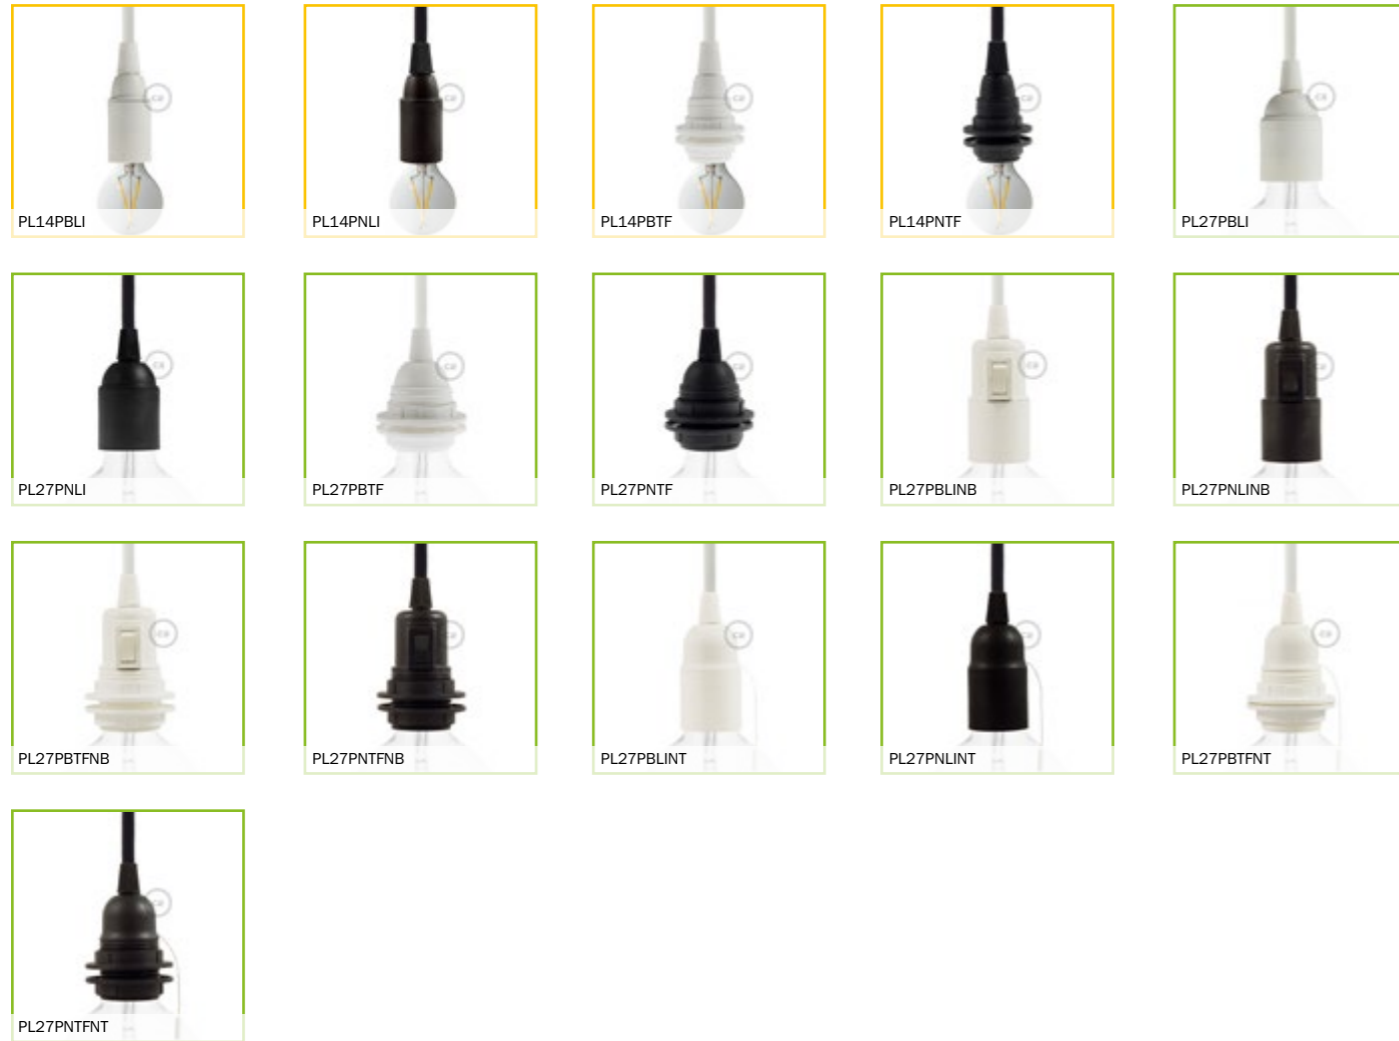

Cylindrical metal lamp holders pearl black

Double ferrule metal chrome

Double ferrule metal brass

Double ferrule metal copper

Double ferrule pearl black

Vintage lamp holders

Milled aluminium lamp holders

Fittings

- E14 fitting
- E27 fitting

Coloured metal E27 lamp holders

Add a bright and pop touch to your suspended lamp with a coloured lamp holders.

Thermoplastic and bakelite lamp holders

We recommend bakelite lamp holders to all fans of the vintage look and plastic if you need a neutral colour or just a simple design. Available with E24 or E27 fitting, also for lampshades if needed. Some versions include a switch or a pull cord switch. All products are sold individually or in bulk boxes (100, 500 or 1000 pieces).

Thermoplastic

Bakelite

Note: All products are available singularly or in packs of 100
It is possible to buy packs of 500 or 1000 on our B2B site

Fittings

- E14 fitting
- E27 fitting

Silicone E27 lamp holders

Silicone lamp holders are resistant, colourful and easy to install. Last but not least, they have a very attractive price! Each lamp holder has a matching silicone ceiling rose.

Wood E27 lamp holders

Specifically designed for our rope cables and offered in three basic colours, they are extremely versatile: natural wood can be painted or polished as desired. Each lamp holder has a matching wooden ceiling rose.