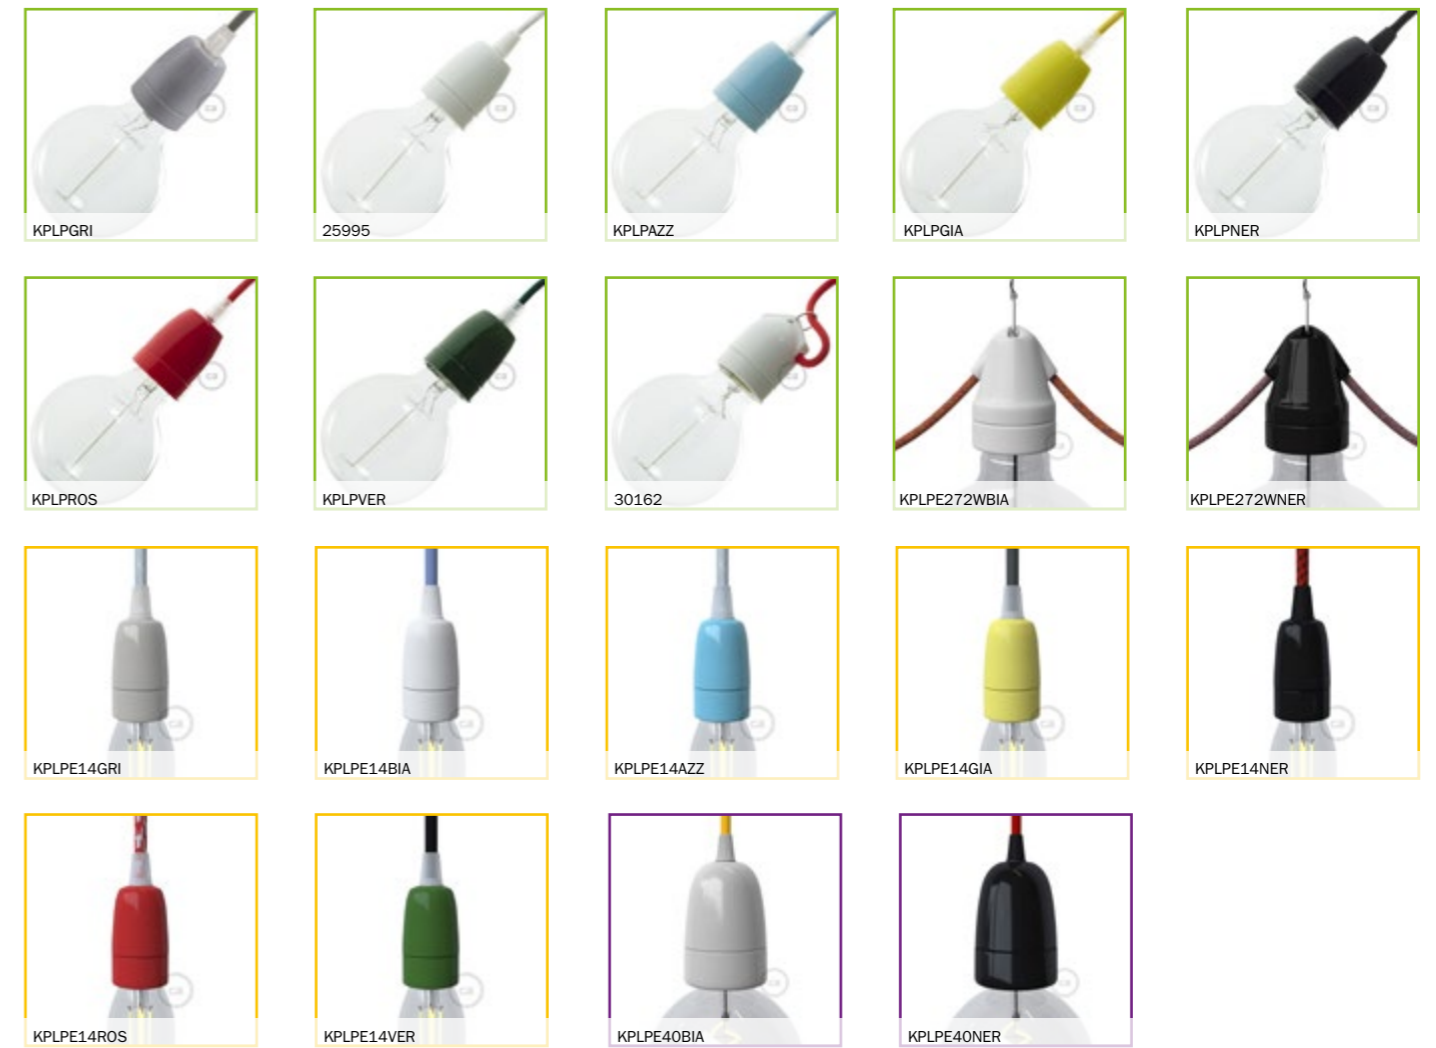

Porcelain lamp holders

Porcelain is a timeless classic and is an elegant solution that will make your wall or ceiling lamps absolutely unique. Each lamp holder has a matching porcelain ceiling rose.