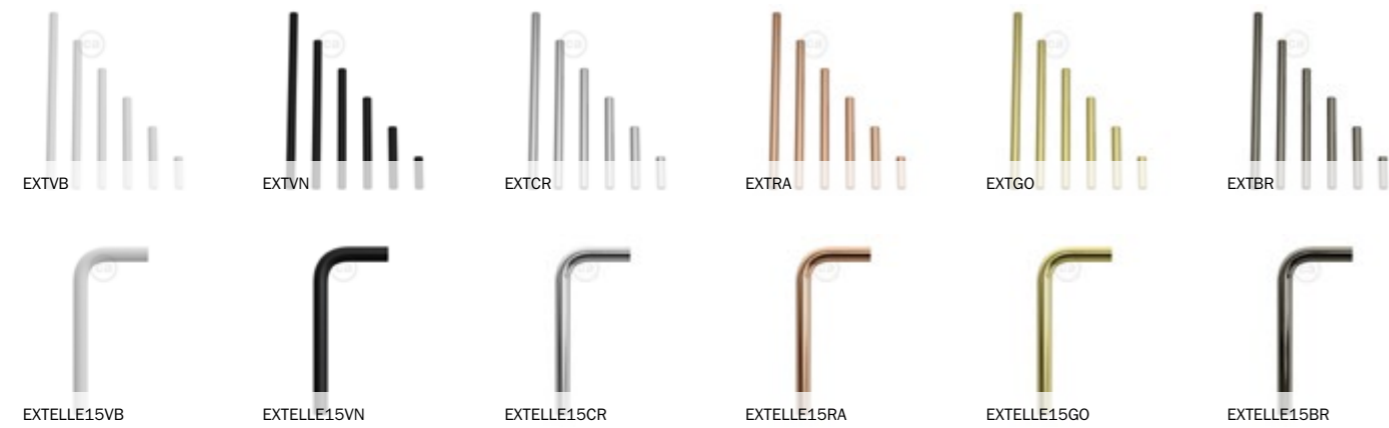

SERM5BR

Wall Fixtures

Fairleads, hooks, decentralizers: these small pieces will give shape to your installation and allow you to run your cables exactly in the way you imagined!

Extension Pipes

Straight and bent extension pipes are available in different finishes and lengths: they can creatively customize a wall or table lamp. Tube sizes available: 5 cm - 10 cm - 15 cm - 20 cm - 25 cm - 30 cm

DIY Mason Jar Pendant Kits E14 fitting

Mason Jars, Bormioli Quattro Stagioni, no matter how you call them: glass jars can now be used to light up your space in a new and striking way!

Creative-Tube accessories