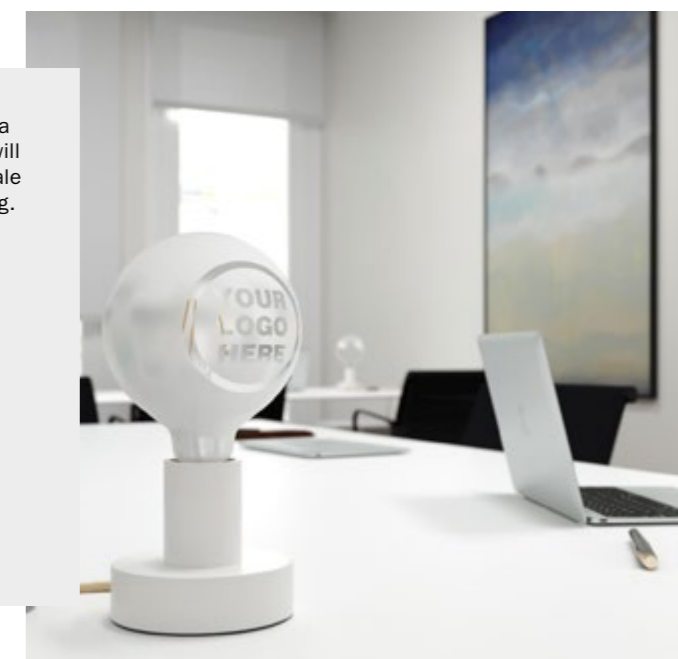

Custom Design LED Tattoo Lamp® can be personalized with a logo, a claim or a graphic element being part of your corporate identity: it will be an original distinctive element for your business, your point of sale or even a subtle feature for the architectural project you are creating. Write to us for further information!