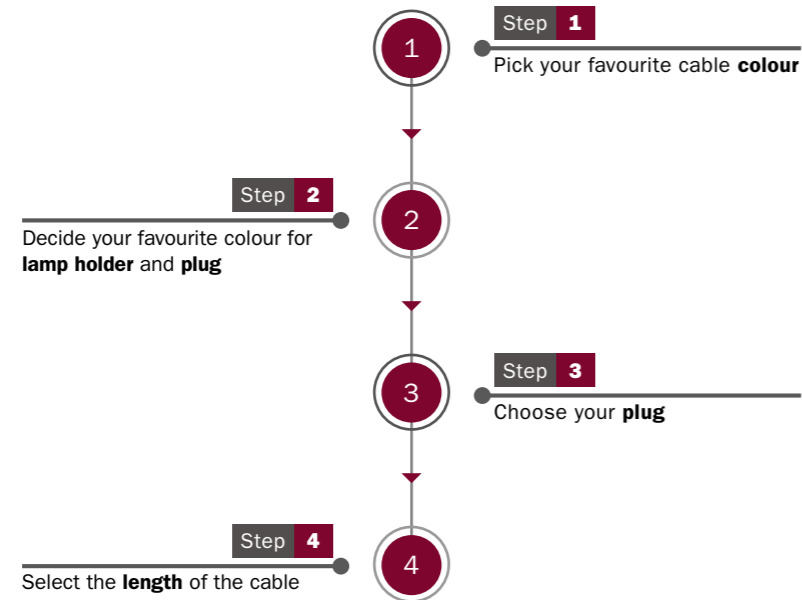

Snake

A multi-purpose lamp that can simply be plugged into a socket: you can wrap it around the upright of a bookcase, on the handrail of a ladder, a kitchen rack, or you can simply hang it using a hook or a decentralizer.
Can't find what you're looking for? Just contact us and we'll do our best to help you create your special design.

Personalise your Snake