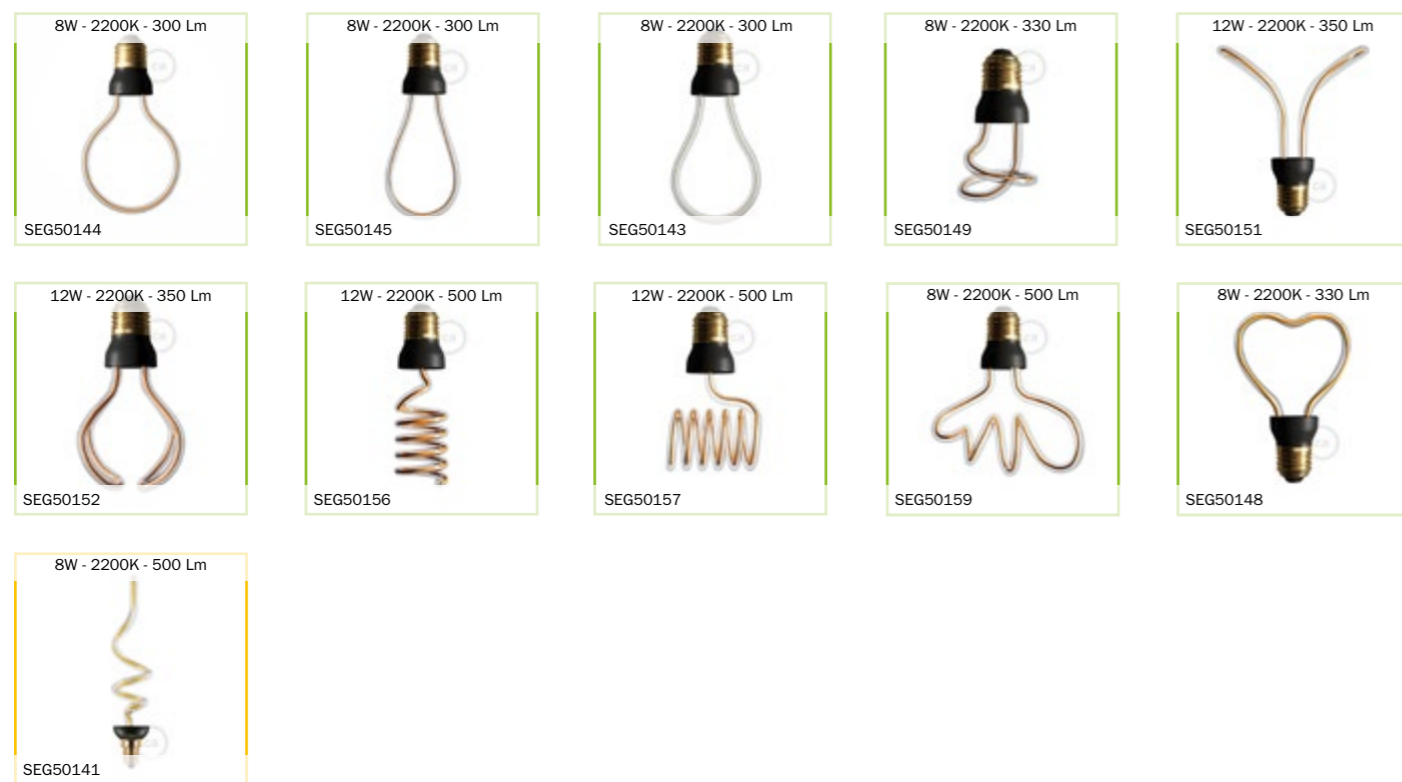

Electric accessories

Splicing connectors are essential for completing your lighting installations. They are sold individually or in bulk boxes (10 or 100 pieces).

Adaptors for tracks

Thanks to this multiadaptor you can enrich your electrified track with some suspended lights made with our fabric cables, that can be placed and mounted where desired.

BULBS

A selection of design and atmosphere: LED bulbs. The most beautiful shapes: candle, Edison, globe, tubular. Choose the perfect bulbs for your home.

Fittings

- E14 fitting
- E27 fitting

XXL oversize light bulbs

Decorative LED light bulbs

Pastel light bulbs

Special shape

Silhouette

Tattoo Lamps®

The LED lamps of the Tattoo Lamp® line undergo a special treatment that makes them frosted and therefore possible to be decorated.