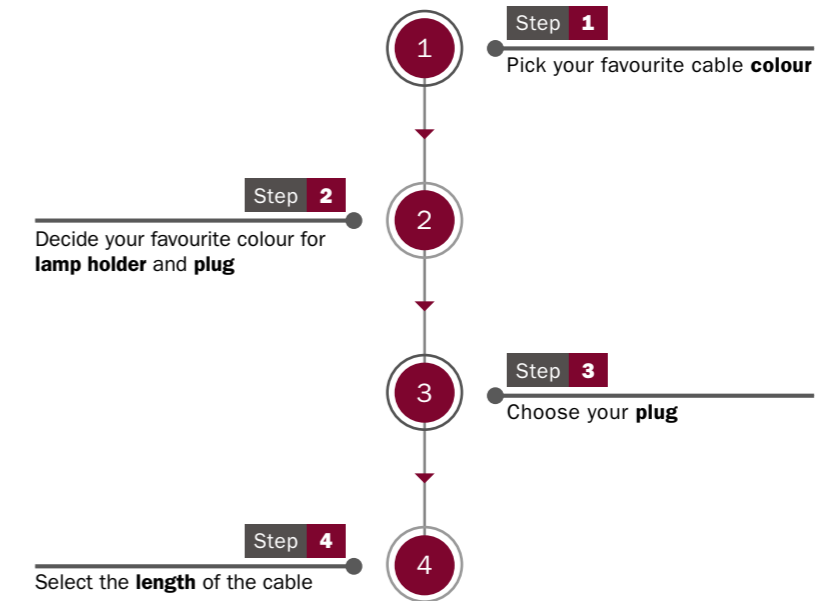

Personalise your Snake for lampshades