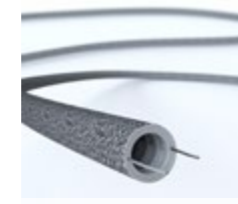

Creative-Tubes is not just a fabric covered conduit: two iron filaments run through its body, allowing Creative-Tube to maintain a desired shape when bent in place. Creative-Tubes do not need elbow or sheath fittings because it is possible to bend it by hand and adjust its "route" when needed. Check also the designated accessories, from threaded terminals to tube clips to shape up your lighting installation. All of our Creative-Tubes are IMQ-HAR certified, the highest quality standard in Europe. Every single product is designed and Made in Italy. The internal material of the Creative Tube complies with CEI-EN 61386-1 + EN 61386-22 Classification 3321.

Creative-Tube 16 mm

Thanks to its small diameter, the 16 mm Creative-Tube can help you in creating a discrete yet visible lighting installation on your wall.

Specifications:

The internal material of the Creative Tube complies with CEI-EN 61386-1 + EN 61386-22 Classification No: 3321
Crushing Resistance: >750N on 5 cm at 20KC
Shock Resistance: (-15KC) after applying 2 kg mass hammer
Operating Temperature: -5KC to +60KC
Resistance to flame propagation: self-extinguishing VO
Dielectric strength: <2000V A 50Hz
Insulation resistance: >100 mega ohm
Diameter: 16 mm

See page 51 to complete your Installation

Creative-Tube 20 mm

Thanks to Creative-Tube 20 mm you can create a colourful path along your wall or ceiling, a stripe of colour that deserves to be highlighted rather than hidden.

Specifications: