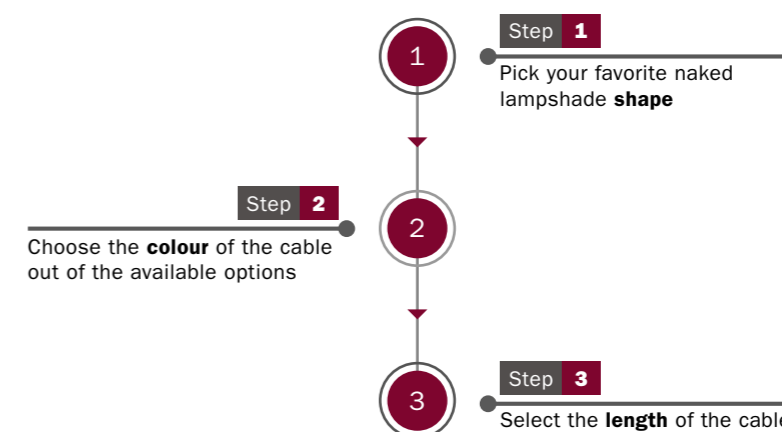

Personalise your pendant with lampshade