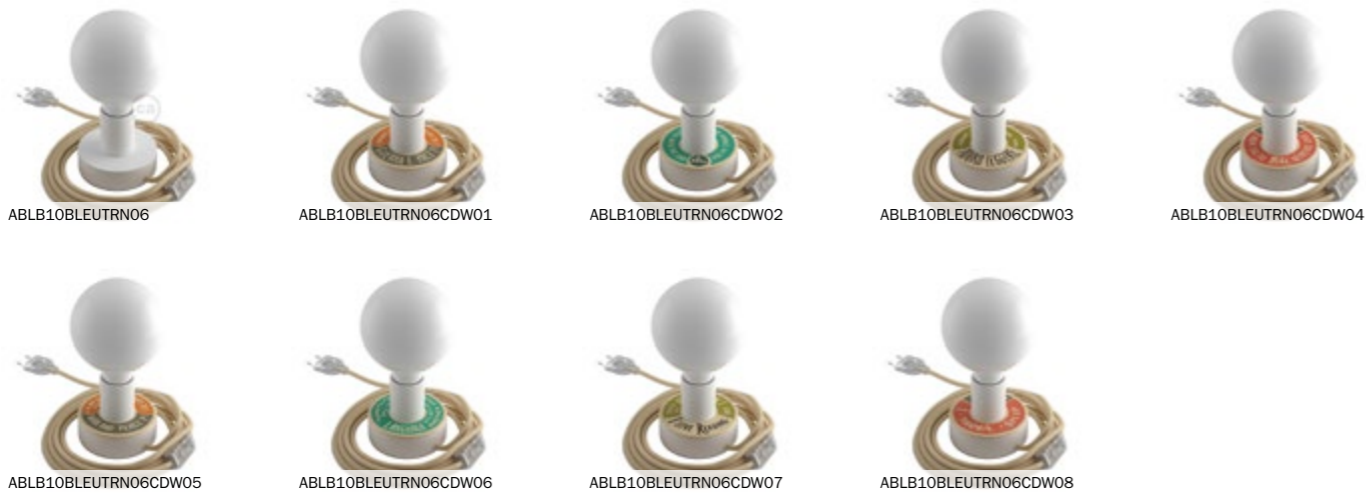

Posaluce with MINI-UFO

The essential design of a white wood Posaluce is embellished by a reversible MINI-UFO from the collection "READING BALLSH*T". Available with italian or english MINI-UFO, they include: plug, switch and 2 m jute cable