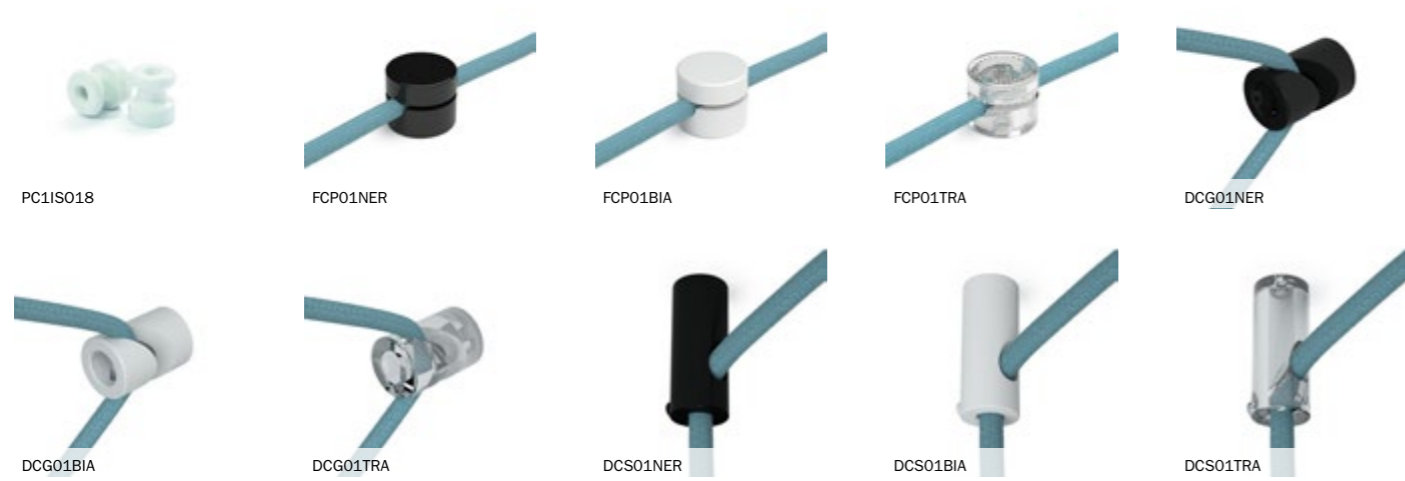

SERM4GO

SERM4BR

XL-15 CM

SERM5VB

SERM5VN

SERM5CR

SERM5RA

SERM5GO

SERM5BR

Wall Fixtures

Fairleads, hooks, decentralizers: these small pieces will give shape to your installation and allow you to run your cables exactly in the way you imagined!

Extension Pipes

Straight and bent extension pipes are available in different finishes and lengths: they can creatively customize a wall or table lamp. Tube sizes available: 5 cm - 10 cm - 15 cm - 20 cm - 25 cm - 30 cm