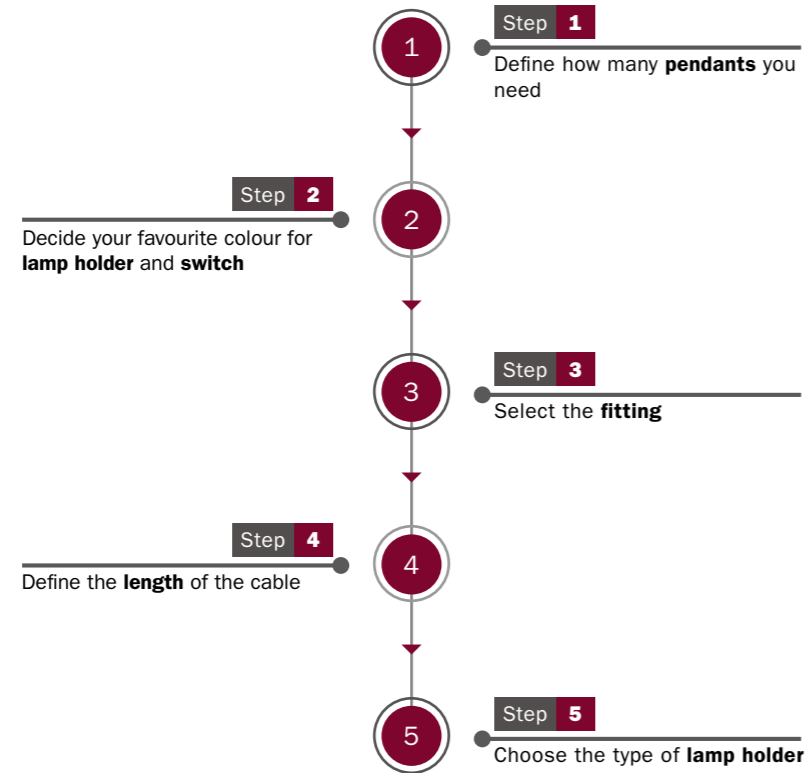

SnakeBis

SnakeBis is a regular Snake with a plain lamp holder and a in-line switch.
Can't find what you're looking for? Just contact us and we'll do our best to help you create your special design.

Personalise your SnakeBis