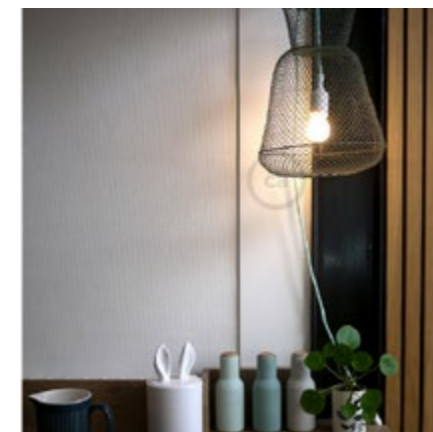

SOME IDEAS FOR YOU!

BE CREATIVE, OUR CUSTOMERS CREATIONS