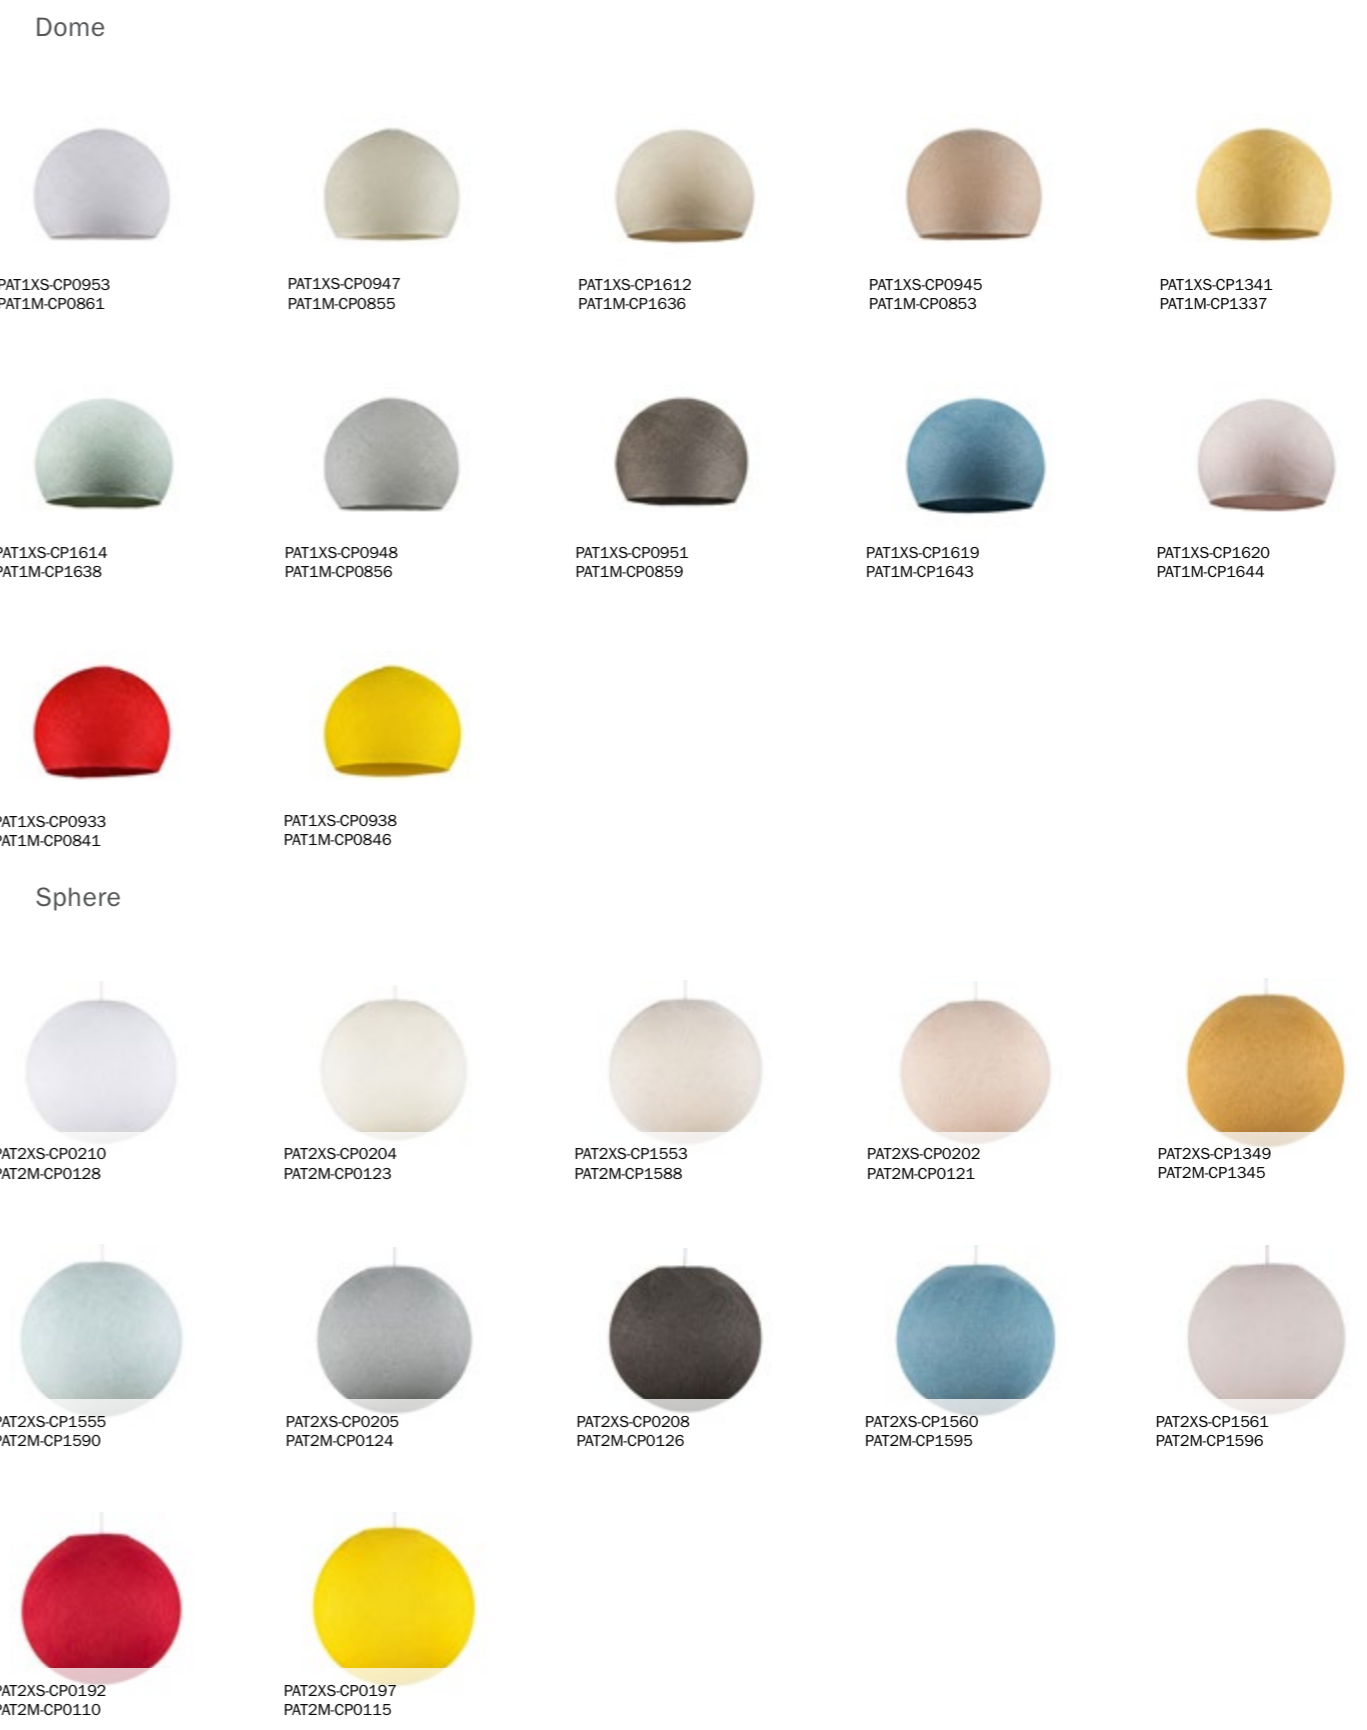

EKFACEBI

EKCARUBI

EKPSNERA

EKPSBIAN

EKPSCEBI

EKPSRUBI

Fabric shades

A small selection from our friends at Creative-Lampshades, these Made in Italy fabric lamp shades will suit our pendant lamps, Fermaluce and Posaluce.

Fibre lampshades

Spherical and semi-spherical lampshades in 2 diameters (25 cm and 36 cm) and 12 colours, compatible with any E27 lamp holder for lampshade. To create a single or multiple suspension lamp, just follow the instructions and choose the accessory that best suits you among the pendants, Spiders or Snakes.