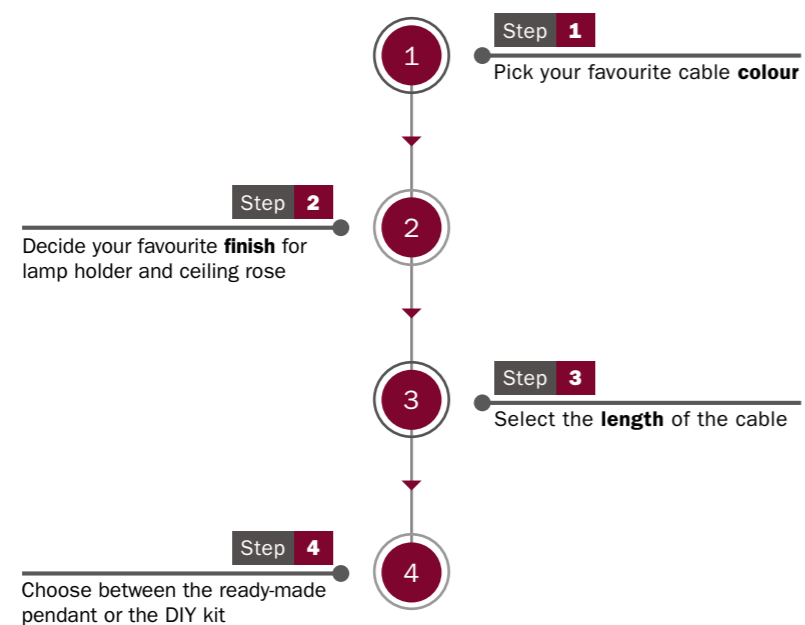

Pendants for lampshades

A simple and essential solution to be suspended on your ceiling, that can be configured by your self following some simple steps: just add a lampshade and you're done! Can't find what you're looking for? Just contact us and we'll do our best to help you create your special design.

Personalise your pendant for lampshades