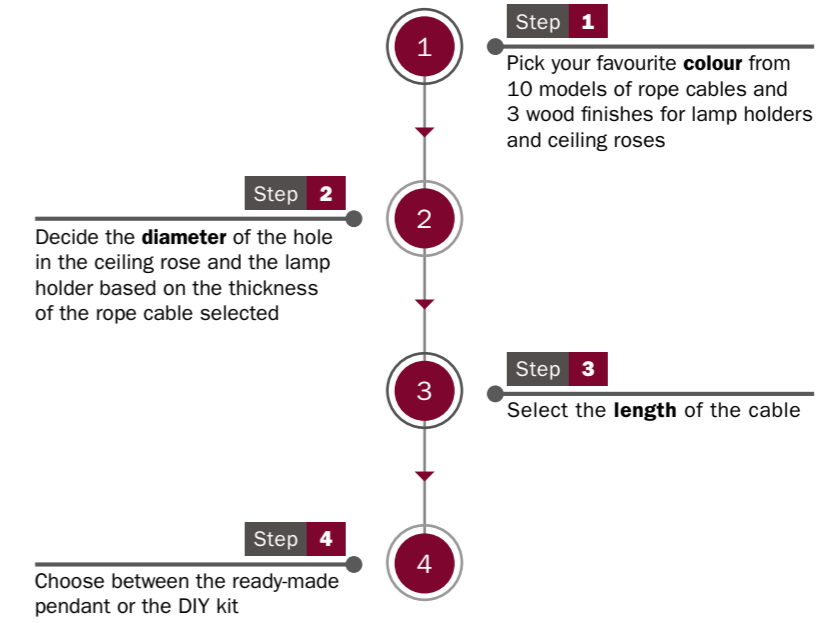

Personalise your wood pendant set