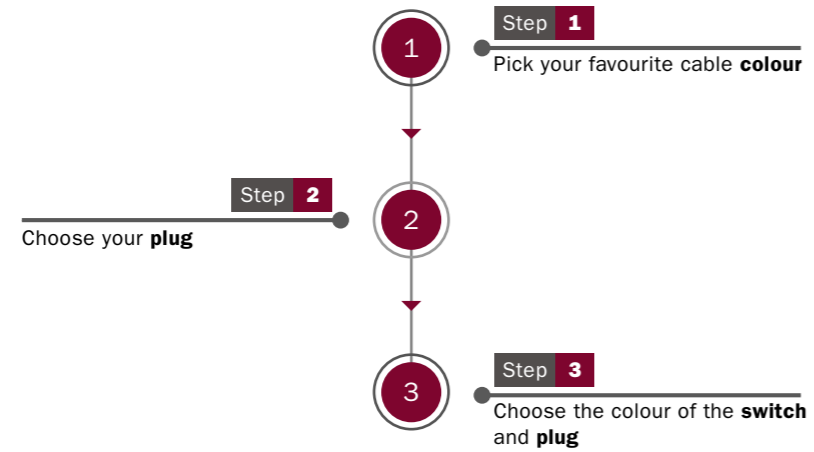

READY TO USE - LAMP WIRING KITS

This is Creative-Cables solution for giving your lamps a touch of colour.
Can't find what you're looking for? Just contact us and we'll do our best to help you create your special design.

Table lamp wiring kit

A cost effective and simple solution to bring new life into your existing table lamps.
Can't find what you're looking for? Just contact us and we'll do our best to help you create your special design.

Personalise your table lamp wiring kit