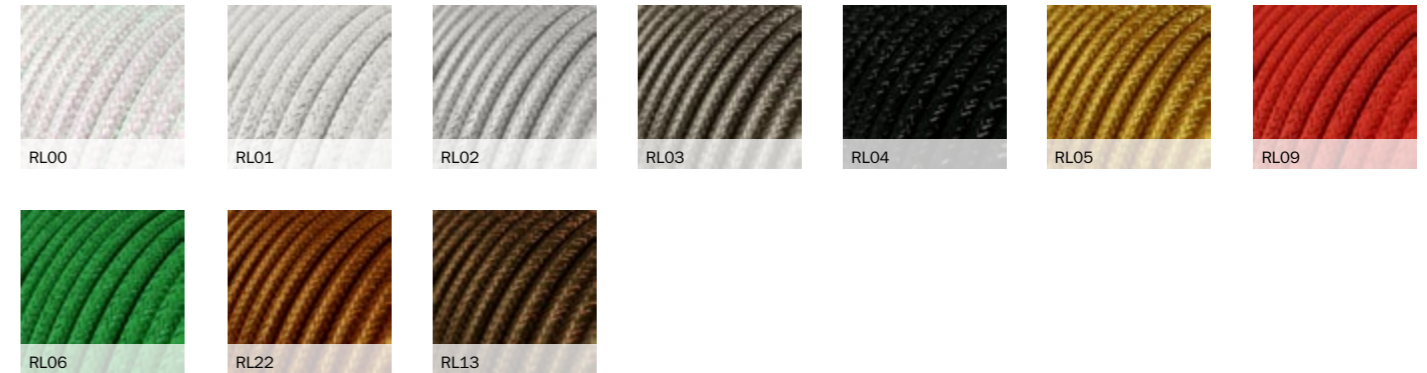

Specifications:

H03VV 300/300V 2x0,75 o 3x0,75
Flex Round Cable DOUBLE INSULATION under fabric braid
CEI 20-20 CEI 20-35 RoHS
Diameter: 6,2mm 2x0,75 or 6,6mm 3x0,75
This product is in compliance with all Italian and European safety regulations