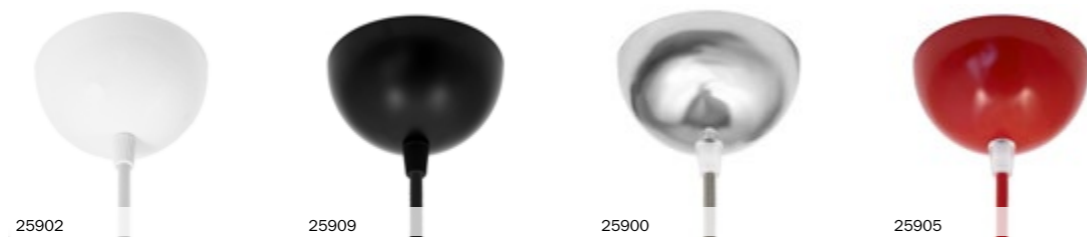

Metal ceiling roses

Among our best selling products, metal ceiling roses are available in 6 finishes. We created also the 2-3-4-5-7 hole versions to create multiple pendants: the side-holes roses can help design a totally customized wall or ceiling light fitting array. Cable clamps can be made from plastic or metal and have different lengths, for an even more personalised solutions.

Glossy white

Matte white

Black

Chrome

Copper

Brass

Pearl black

Metal ceiling rose with side holes

These 4-side-holes rosettes allow you to create pendant lamps but are also beautiful wall or ceiling junction boxes that can be coordinated with our cables and lampholders.

Metal painted ceiling rose

These colourful and cup shaped Made in Italy ceiling roses will give that pop twist to your ceiling light.