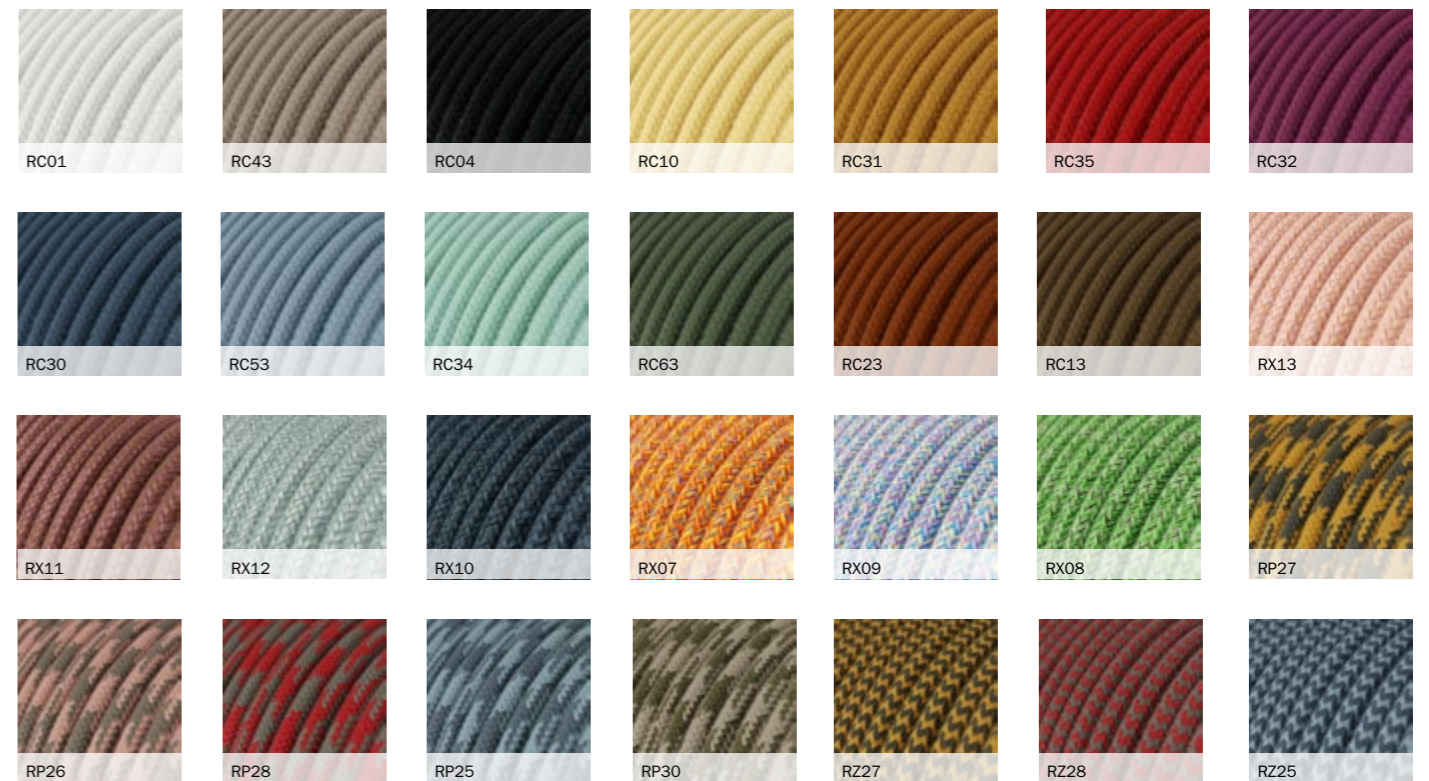

Specifications:

H03VV 300/300V 2x0,75 o 3x0,75
Flex Round Cable DOUBLE INSULATION under fabric braid
CEI 20-20 CEI 20-35 RoHS
Diameter: 6,2mm 2x0,75 or 6,6mm 3x0,75
This product is in compliance with all Italian and European safety regulations