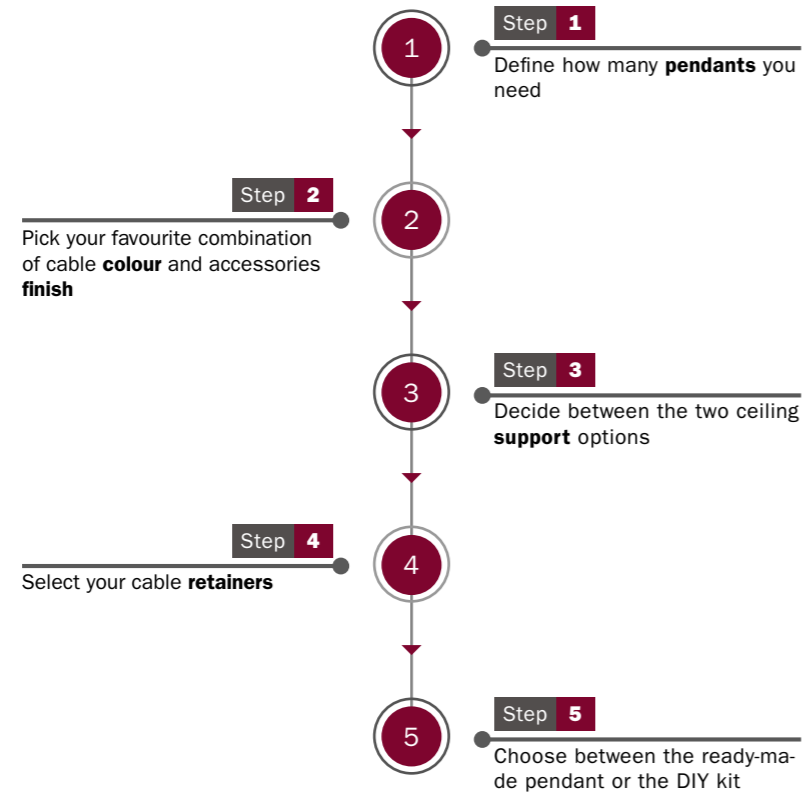

READY TO USE - MULTIPLE PENDANTS

Why have one chandelier when you can have many? Spider is a cascade of coloured cables and light bulbs, ready to uniformly and strategically illuminate any environment.

Metal Spider

Metal Spider is Creative-Cables signature multiple pendant and is one of our most beloved products. Can't find what you're looking for? Just contact us and we'll do our best to help you create your special design.

Personalise your metal Spider