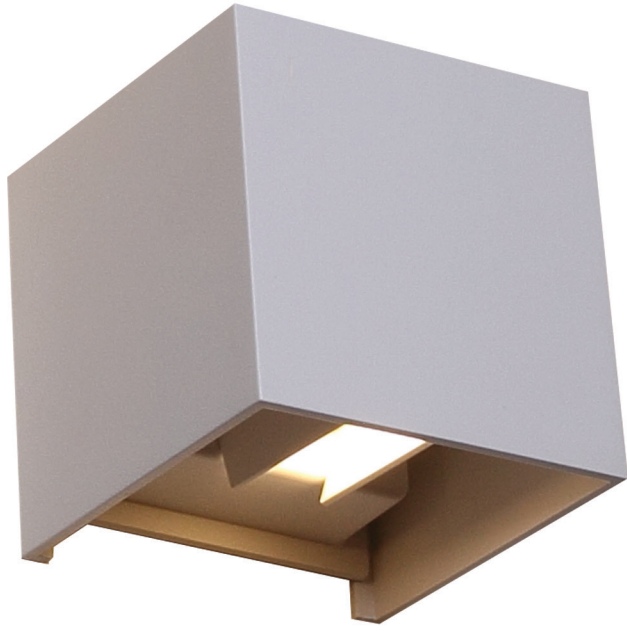

Fair n' Square

id_nr 09-8623050

- ⚡ Sand White
- ⚡ 230V/50Hz - 35W - 3500Lm
- ☀️ WarmWhite 3000K
- 💡 LED smd EDISON
- ⚙️ Natural Aluminium
- 💧 IP20

Corset - L

id_number : 09-8623022

- 🔪 Sand White
- ⚡ 240V/50Hz - 16W - 1440Lm
- ☀️ WarmWhite 3000K
- 💡 LED smd EDISON
- ⚙️ Natural Aluminium
- 💧 IP20

Corset - S

id_number : 09-8623021

- 🔪 Sand White
- ⚡ 240V/50Hz - 8W - 720Lm
- ☀️ WarmWhite 3000K
- 💡 LED smd EDISON
- ⚙️ Natural Aluminium
- 💧 IP20

Blade-S

id_nr 09-8623011

- ⚡ Sand White
- ⚡ 230V/50Hz - 6W - 540Lm
- ☀️ WarmWhite 3000K
- 💡 LED smd EDISON
- ⚙️ Natural Aluminium
- 💧 IP20

ROTATING

Albergo-3

id_nr 09-8623040

- ⚡ Sand White
- ⚡ 240V/50Hz - 3W reading light + 6W backlight
- ☀️ WarmWhite 3000K
- 💡 LED High Power SAMSUNG + LED smd EDISON
- ⚙️ Natural Aluminium
- 💧 IP20

Beam

id_nr 09-8623030

- ⚡ Sand White
- ⚡ 6.8W - 620Lm
- ☀ WarmWhite 3000K
- 💡 LED smd EDISON
- ⚙ Natural Aluminium
- 💧 IP54

LIGHT 5-90°

Ova

id_nr 09-8623031

- ⚡ Sand White
- ⚡ 6.8W - 620Lm
- ☀ WarmWhite 3000K
- 💡 LED smd EDISON
- ⚙ Natural Aluminium
- 💧 IP54