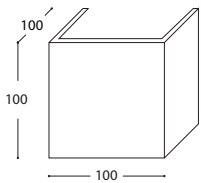

Beam

id_nr 09-8623030

- ⚡ Sand White
- ⚡ 6.8W - 620Lm
- ☀ WarmWhite 3000K
- 💡 LED smd EDISON
- ⚙ Natural Aluminium
- 💧 IP54

LIGHT 5-90°

Ova

id_nr 09-8623031

- ⚡ Sand White
- ⚡ 6.8W - 620Lm
- ☀ WarmWhite 3000K
- 💡 LED smd EDISON
- ⚙ Natural Aluminium
- 💧 IP54

UP-DOWN