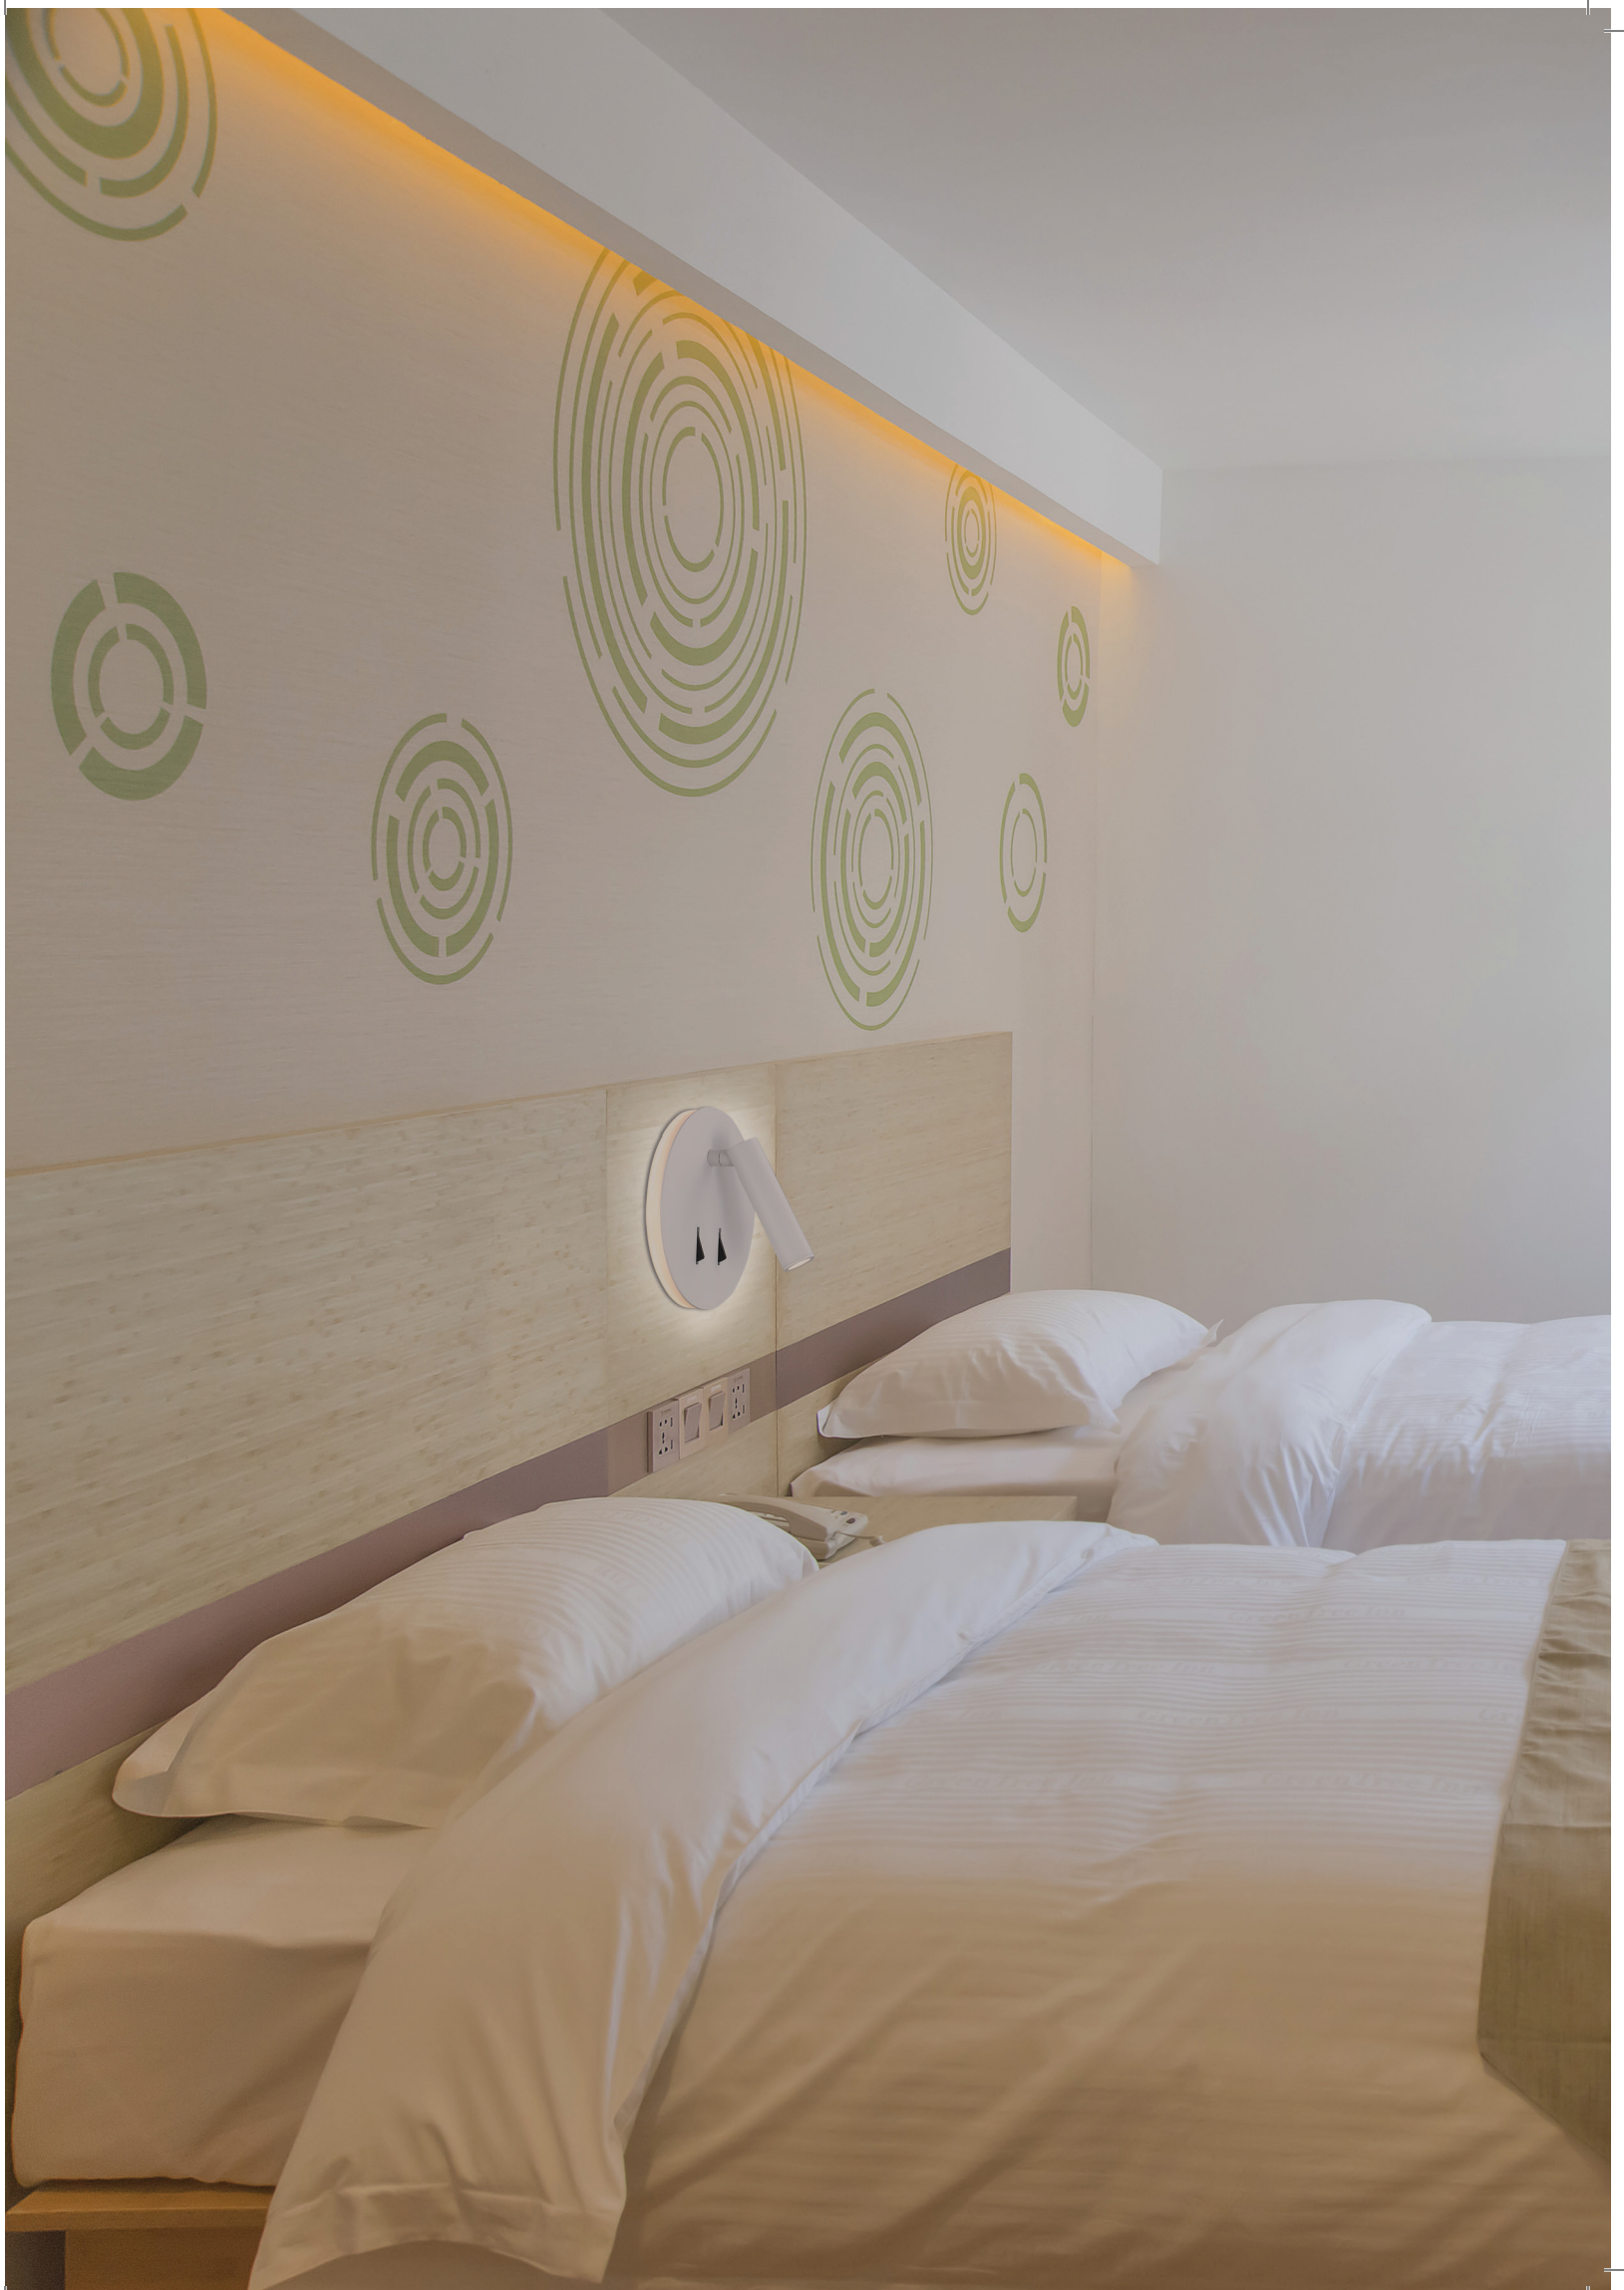

Fair n' Square

id_nr 09-8623050

- ⚡ Sand White
- ⚡ 230V/50Hz - 35W - 3500Lm
- ☀️ WarmWhite 3000K
- 💡 LED smd EDISON
- ⚙️ Natural Aluminium
- 💧 IP20

Corset - L

id_number : 09-8623022

- 🔪 Sand White
- ⚡ 240V/50Hz - 16W - 1440Lm
- ☀️ WarmWhite 3000K
- 💡 LED smd EDISON
- ⚙️ Natural Aluminium
- 💧 IP20

ROTATING

Albergo-3

id_nr 09-8623040

- ⚡ Sand White
- ⚡ 240V/50Hz - 3W reading light + 6W backlight
- ☀️ WarmWhite 3000K
- 💡 LED High Power SAMSUNG + LED smd EDISON
- ⚙️ Natural Aluminium
- 💧 IP20

Beam

id_nr 09-8623030