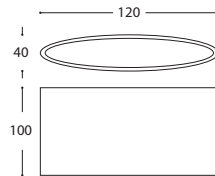

Beam

id_nr 09-8623030

- ⚡ Sand White
- ⚡ 6.8W - 620Lm
- ☀ WarmWhite 3000K
- 💡 LED smd EDISON
- ⚙ Natural Aluminium
- 💧 IP54

LIGHT 5-90°

Ova

id_nr 09-8623031

- ⚡ Sand White
- ⚡ 6.8W - 620Lm
- ☀ WarmWhite 3000K
- 💡 LED smd EDISON
- ⚙ Natural Aluminium
- 💧 IP54

UP-DOWN