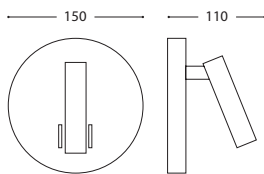

Albergo-3

id_nr 09-8623040

- ⚡ Sand White
- ⚡ 240V/50Hz - 3W reading light + 6W backlight
- ☀️ WarmWhite 3000K
- 💡 LED High Power SAMSUNG + LED smd EDISON
- ⚙️ Natural Aluminium
- 💧 IP20