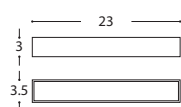

Blade-S

id_nr 09-8623011

- ⚡ Sand White
- ⚡ 230V/50Hz - 6W - 540Lm
- ☀️ WarmWhite 3000K
- 💡 LED smd EDISON
- ⚙️ Natural Aluminium
- 💧 IP20

Blade-M

id_nr 09-8623012

- ⚡ Sand White
- ⚡ 230V/50Hz - 12W - 1080Lm
- ☀️ WarmWhite 3000K
- 💡 LED smd EDISON
- ⚙️ Natural Aluminium
- 💧 IP20

Blade-L

id_nr 09-8623013

- ⚡ Sand White
- ⚡ 230V/50Hz - 18W - 1620Lm
- ☀️ WarmWhite 3000K
- 💡 LED smd EDISON
- ⚙️ Natural Aluminium
- 💧 IP20