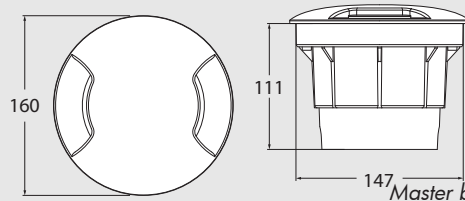

Master box: **18pcs**