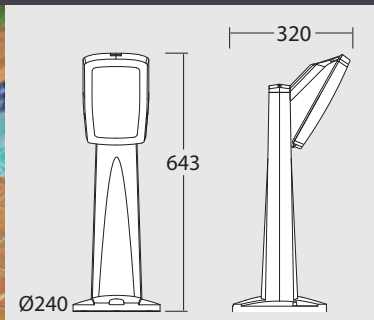

E27		2N1.612.010.P27
2x3W 6W	4000K	2N1.612.010.G2L
	3000K	2N1.612.010.G2R
2x7W 14W	4000K	2N1.612.010.C2L
	3000K	2N1.612.010.C2R
2x10W 20W	4000K	2N1.612.010.D2L
	3000K	2N1.612.010.D2R

MINIPINELA 2L