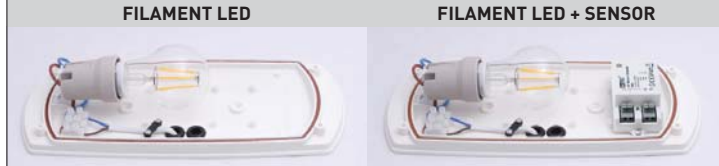

AVAILABLE VERSIONS SUPPLIED FULLY PRE-WIRED

Master box: **24pcs**

FRANCY-OP

LED LAMP INCLUDED	POWER	COLOUR TEMPERATURE	MODEL
6W FILAMENT LED	4000K	2A1.000.F1L	
	2700K	2A1.000.F1R	
2x3W 6W	4000K	2A1.000.G2L	
	3000K	2A1.000.G2R	
E27 WITH SENSOR)))		2A1.000.ES7	
		220-240V	