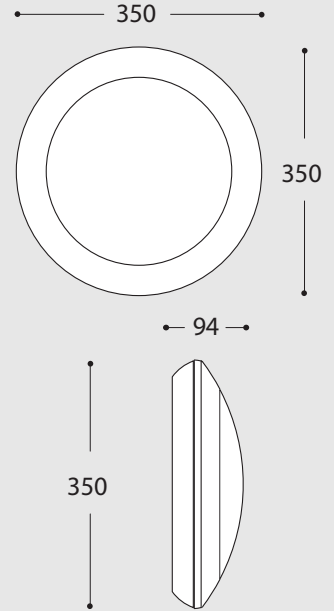

UMBERTA MOTION & DAYLIGHT SENSOR

E27 WITH SENSOR)))		1B3.000.E57	36
2x E27 WITH SENSOR)))		1B3.000.E58	
7W LED GX53 WITH SENSOR)))	4000K	1B3.000.ASL	
	3000K	1B3.000.ASR	
11W LED GX53 WITH SENSOR)))	4000K	1B3.000.BSL	
	3000K	1B3.000.BSR	
18W LED GX53 WITH SENSOR)))	4000K	1B3.000.ESL	
	3000K	1B3.000.ESR	

Product Type	Wall and Ceiling bulkhead with Motion&Daylight sensor
Sensor operating voltage	220~240 vAC (120v version available on demand)
Version	GX53 LED, E27, 2xE27
Sensor Operating Temperature	-10° +60°C
Detection angle	30° - 150°
Fields of detection	1 - up to 5 mt (adjustable)