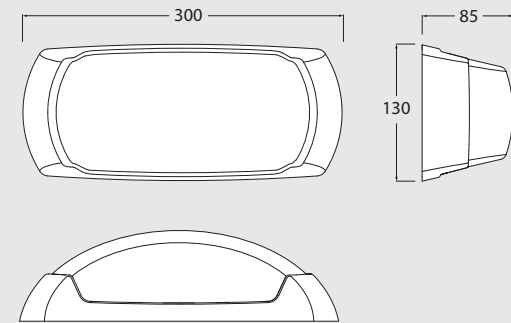

AVAILABLE VERSIONS SUPPLIED FULLY PRE-WIRED

Master box: **24pcs**

FRANCY-OP

LED LAMP INCLUDED	POWER	COLOUR TEMPERATURE	MODEL
6W FILAMENT LED	4000K	2A1.000.F1L	
	2700K	2A1.000.F1R	
2x3W 6W	4000K	2A1.000.G2L	
	3000K	2A1.000.G2R	
E27 WITH SENSOR)))		2A1.000.ES7	
		220-240V	