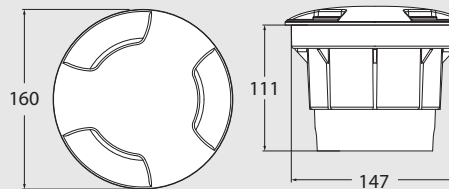

Master box: **18pcs**