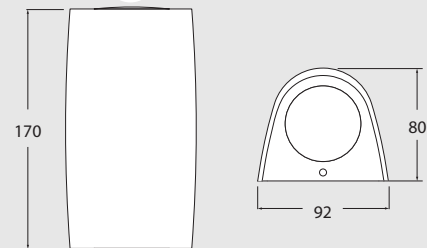

Master box: **36pcs**