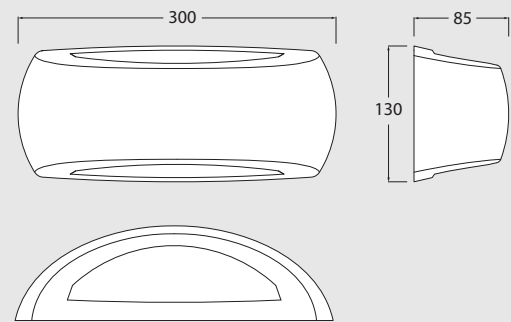

FRANCY LED VERSIONS					
LAMP	POWER	LUMINOUS FLUX	VOLTAGE RANGE	COLOUR TEMPERATURE	
 FILAMENT LED E27	6W	800Lm	100-240V 50/60 Hz	4000K	 = 60W INCANDESCENT
				2700K	
 2x 3W 6W	6W	700Lm	100-240V 50/60 Hz	4000K	 = 75W INCANDESCENT
				3000K	

AVAILABLE COLORS			
RESIN BODY (MOULDED COLOURS)			DIFFUSER
BLACK (A)	GREY (L)	WHITE (W)	OPAL (Y)

FRANCY

LED FILAMENT LAMP INCLUDED	POWER	COLOUR TEMPERATURE	MODEL
6W	4000K	1A1.000.F1L	
	2700K	1A1.000.F1R	
6W+SENSOR	4000K	1A1.000.S1L	
	2700K	1A1.000.S1R	

AVAILABLE VERSIONS SUPPLIED FULLY PRE-WIRED

Master box: **24pcs**

FRANCY-OP

LED LAMP INCLUDED	POWER	COLOUR TEMPERATURE	MODEL
6W FILAMENT LED	4000K	2A1.000.F1L	
	2700K	2A1.000.F1R	
2x3W 6W	4000K	2A1.000.G2L	
	3000K	2A1.000.G2R	
E27 WITH SENSOR)))		2A1.000.ES7	
		220-240V	

AVAILABLE VERSIONS SUPPLIED FULLY PRE-WIRED

Master box: **24pcs**