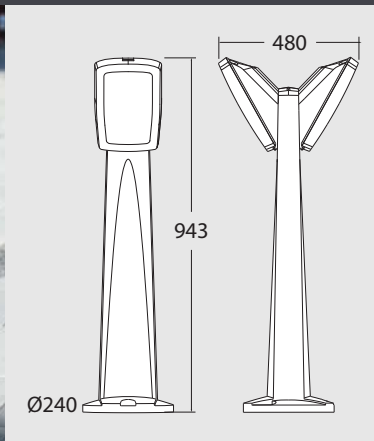

E27		2N1.613.020.P27
2x 6W	4000K	2N1.613.020.G2L
	3000K	2N1.613.020.G2R
2x 14W	4000K	2N1.613.020.C2L
	3000K	2N1.613.020.C2R
2x 20W	4000K	2N1.613.020.D2L
	3000K	2N1.613.020.D2R

MINIPINELA 1L