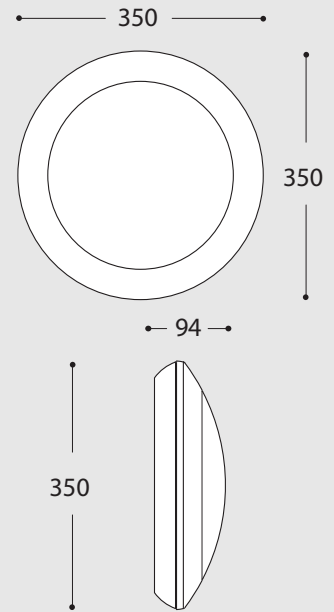

UMBERTA LED MAINTAINED EMERGENCY

LED 4000K 1B3.000.EM1

PRODUCT TYPE	Wall and Ceiling bulkhead with Emergency kit
OPERATING VOLTAGE	220~240 vAC
LUMINOUS FLUX & POWER	2000 lumen (Normal mode), 15W 250 lumen (Emergency mode), 2.4W
LED TYPE	Edison SMD 2835, 4000 K
CRI	>80Ra
PF (POWER FACTOR)	>0.95
BEAM ANGLE	120°
OPERATING TEMPERATURE	0~50°C
BATTERY	Ni-MH, BK370Ah3.6V, Panasonic (3.5Ah, 3.6V)
BATTERY OPERATING TIME	min 3 hours (250 lumen)
BATTERY CHARGING TIME	24 hours
Drivers Standards	EN 61347-1, EN 61347-2-7, EN 61347-2-13, EN 62384, EN 60598-2-22 EN 55015, EN61547, EN 61000-3-2, EN 61000-3-3
Battery Standards	EN 5501-1, EN 61000, EN 55014-2

Provided with built-in test button to check battery status.