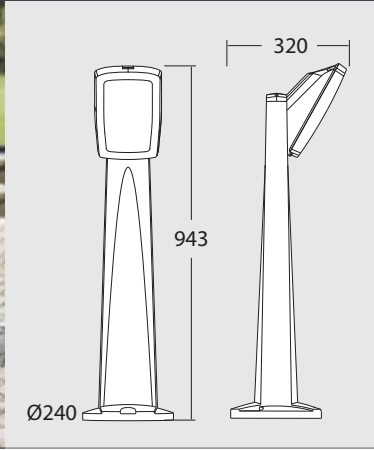

GERMANA LED VERSIONS					
LAMP	POWER	LUMINOUS FLUX	VOLTAGE RANGE	COLOUR TEMPERATURE	
2x GX53	2x3W 6W	700Lm	100-240V 50/60 Hz	4000K 3000K	= 75W INCANDESCENT
2x GX53	2x7W 14W	1600Lm	100-240V 50/60 Hz	4000K 3000K	= 100W INCANDESCENT
2x GX53	2x10W 20W	2400Lm	100-240V 50/60 Hz	4000K 3000K	= 150W INCANDESCENT

AVAILABLE COLORS			
RESIN BODY (MOULDED COLOURS)			DIFFUSER
BLACK (A)	GREY (L)	WHITE (W)	OPAL (Y)

PINELA 1L

E27		2N1.613.010.P27
2x3W 6W	4000K	2N1.613.010.G2L
	3000K	2N1.613.010.G2R
2x7W 14W	4000K	2N1.613.010.C2L
	3000K	2N1.613.010.C2R
2x10W 20W	4000K	2N1.613.010.D2L
	3000K	2N1.613.010.D2R

PINELA 2L