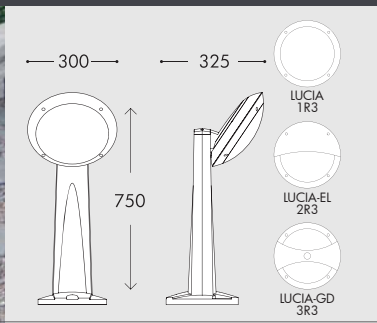

MINIGABRI REMI/LUCIA 1L

E27	1R3.612.X10.E27	2R3.612.X10.E27	3R3.612.X10.E27
GX53 LED 7W	4000K	1R3.612.X10.A1L	2R3.612.X10.A1L
	3000K	1R3.612.X10.A1R	2R3.612.X10.A1R
GX53 LED 11W	4000K	1R3.612.X10.B1L	2R3.612.X10.B1L
	3000K	1R3.612.X10.B1R	2R3.612.X10.B1R
GX53 LED 18W	4000K	1R3.612.X10.E1L	2R3.612.X10.E1L
	3000K	1R3.612.X10.E1R	2R3.612.X10.E1R