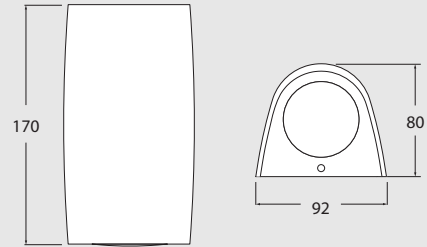

MARTA 90 LED VERSIONS					
LAMP	POWER	LUMINOUS FLUX	VOLTAGE RANGE	COLOUR TEMPERATURE	
 GU10 LED	3,5W	350Lm	100-240V 50/60 Hz	4000K 3000K	= 50W HALOGEN
2x GU10 LED	2x 3,5W 7W	700Lm	100-240V 50/60 Hz	4000K 3000K	= 2x 50W HALOGEN

AVAILABLE COLORS			
RESIN BODY (MOULDED COLOURS)			DIFFUSER
			FROSTED (X) BLUE (U) GREEN (N) ORANGE (R)

MARTA90 1L

LED
GU10
LAMP
INCLUDED

3,5W	4000K	1A4.000.U1L
3000K		1A4.000.U1R

Master box: **36pcs**

MARTA90 2L

LED
GU10
LAMP
INCLUDED

2x3,5W	4000K	2A4.000.U2L
7W	3000K	2A4.000.U2R

Master box: **36pcs**