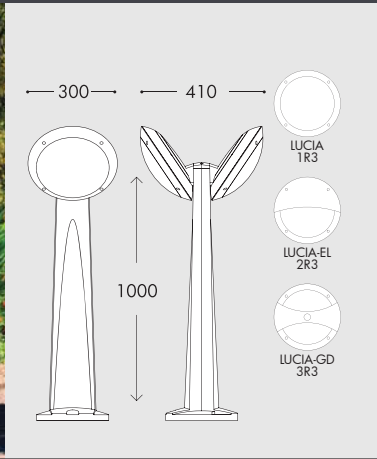

GABRI REMI/LUCIA 2L

E27	1R3.613.X20.E27	2R3.613.X20.E27	3R3.613.X20.E27
GX53 LED 7W	4000K	1R3.613.X20.A1L	2R3.613.X20.A1L
	3000K	1R3.613.X20.A1R	2R3.613.X20.A1R
GX53 LED 11W	4000K	1R3.613.X20.B1L	2R3.613.X20.B1L
	3000K	1R3.613.X20.B1R	2R3.613.X20.B1R
GX53 LED 18W	4000K	1R3.613.X20.E1L	2R3.613.X20.E1L
	3000K	1R3.613.X20.E1R	2R3.613.X20.E1R