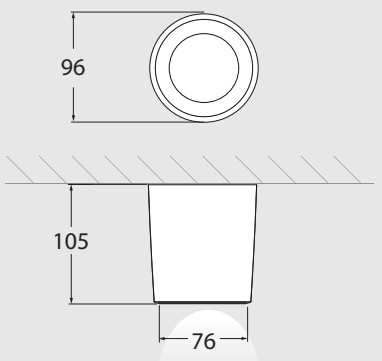

LIVIA 60

LED G9 LAMP INCLUDED	1,7W	4000K	1A9.000.Z1L
		3000K	1A9.000.Z1R

NEW

Master box: **75pcs**

LIVIA 90

LED GU10 LAMP INCLUDED	3,5W	4000K	2A9.000.U1L
		3000K	2A9.000.U1R

NEW

Master box: **30pcs**