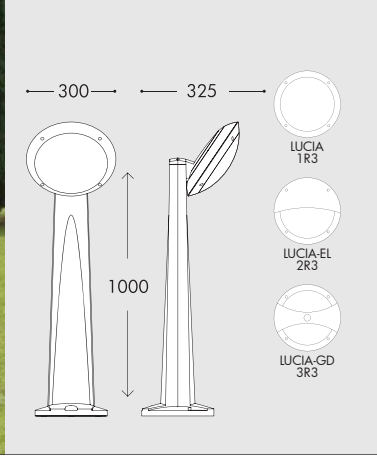

LED BULKHEAD GX53					
LAMP	POWER	LUMINOUS FLUX	VOLTAGE RANGE	COLOUR TEMPERATURE	
	7W	600Lm	100-240V 50/60 Hz	4000K 3000K	60W INCANDESCENT
	11W	1300Lm	100-240V 50/60 Hz	4000K 3000K	100W INCANDESCENT
	18W	2000Lm	100-240V 50/60 Hz	4000K 3000K	150W INCANDESCENT

AVAILABLE COLORS		
RESIN BODY (MOULDED COLOURS)		DIFFUSER
BLACK (A)	GREY (L)	WHITE (W)
OPAL (Y)		

GABRI REMI/LUCIA 1L

E27	1R3.613.X10.E27	2R3.613.X10.E27	3R3.613.X10.E27
GX53 LED 7W	4000K	1R3.613.X10.A1L	2R3.613.X10.A1L
	3000K	1R3.613.X10.A1R	2R3.613.X10.A1R
GX53 LED 11W	4000K	1R3.613.X10.B1L	2R3.613.X10.B1L
	3000K	1R3.613.X10.B1R	2R3.613.X10.B1R
GX53 LED 18W	4000K	1R3.613.X10.E1L	2R3.613.X10.E1L
	3000K	1R3.613.X10.E1R	2R3.613.X10.E1R