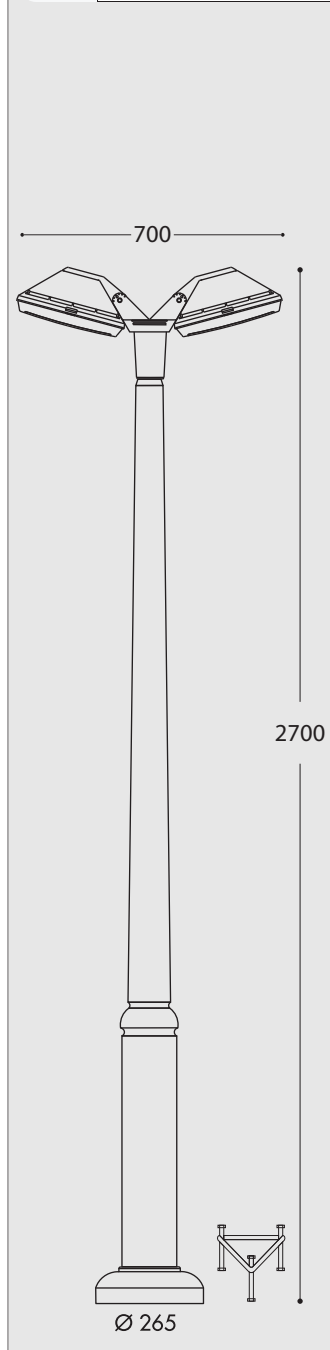

GIORGIO LED VERSIONS							
LAMP	POWER	LUMINOUS FLUX	VOLTAGE RANGE	COLOUR TEMPERATURE			
	11W	1300Lm	100-240V 50/60 Hz	4000K	= 100W INCANDESCENT		
	18W	2000Lm		3000K		= 150W INCANDESCENT	
4x	4x7W 28W	3200Lm	100-240V 50/60 Hz	4000K	= 70W HQI-SON		
	4x10W 40W	4800Lm		3000K		= 100W HQI-SON	
				4000K			

ROSA LED VERSIONS							
LAMP	POWER	LUMINOUS FLUX	VOLTAGE RANGE	COLOUR TEMPERATURE			
	2x11W 22W	2600Lm	100-240V 50/60 Hz	4000K	= 2x100W INCANDESCENT		
	2x18W 36W	4000Lm		3000K		= 2x150W INCANDESCENT	
4x	2x28W 56W	6400Lm	100-240V 50/60 Hz	4000K	= 2x70W HQI-SON		
	2x40W 80W	9600Lm		3000K		= 2x100W HQI-SON	
				4000K			

EKTOR 2500 /GIORGIO			LED GX53 LAMPS INCLUDED
E27		4P2.361.G10.E28	
11W	4000K	4P1.361.G10.B1L	
	3000K	4P1.361.G10.B1R	
18W	4000K	4P1.361.G10.E1L	
	3000K	4P1.361.G10.E1R	
4x7W 28W	4000K	4P2.361.G10.C4L	
	3000K	4P2.361.G10.C4R	
4x10W 40W	4000K	4P2.361.G10.D4L	
	3000K	4P2.361.G10.D4R	

EKTOR 2500 /ROSA			LED GX53 LAMPS INCLUDED
2x E27		4P2.361.G20.E28	
2x 11W	4000K	4P1.361.G20.B1L	
	3000K	4P1.361.G20.B1R	
2x 18W	4000K	4P1.361.G20.E1L	
	3000K	4P1.361.G20.E1R	
2x 28W	4000K	4P2.361.G20.C4L	
	3000K	4P2.361.G20.C4R	
2x 40W	4000K	4P2.361.G20.D4L	
	3000K	4P2.361.G20.D4R