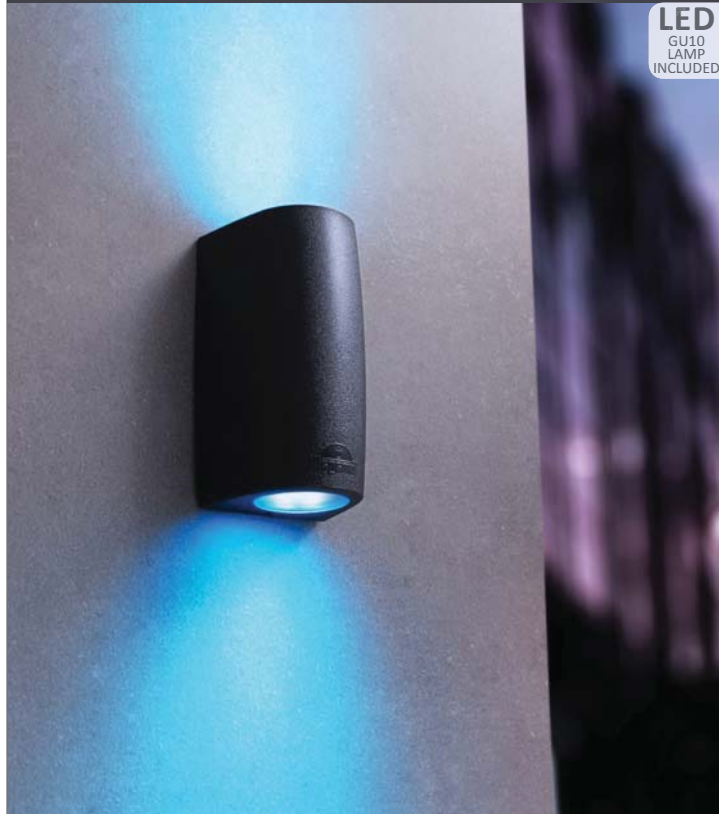

MARTA90 2L

LED
GU10
LAMP
INCLUDED

2x3,5W	4000K	2A4.000.U2L
7W	3000K	2A4.000.U2R