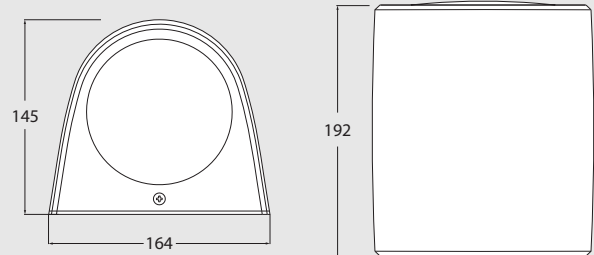

Master box: **18pcs**