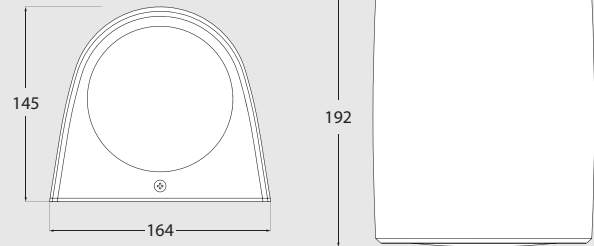

MARTA160 LED VERSIONS					
LAMP	POWER	LUMINOUS FLUX	VOLTAGE RANGE	COLOUR TEMPERATURE	
MARTA160 1L 	3W	350Lm	100-240V 50/60 Hz	4000K 3000K	40W INCANDESCENT
	7W	800Lm	100-240V 50/60 Hz	4000K 3000K	75W INCANDESCENT
	10W	1200Lm	100-240V 50/60 Hz	4000K 3000K	100W INCANDESCENT
MARTA160 2L 	2x3W 6W	700Lm	100-240V 50/60 Hz	4000K 3000K	2x40W INCANDESCENT
	2x7W 14W	1600Lm	100-240V 50/60 Hz	4000K 3000K	2x75W INCANDESCENT
	2x10W 20W	2400Lm	100-240V 50/60 Hz	4000K 3000K	2x100W INCANDESCENT

AVAILABLE COLORS	
RESIN BODY (MOULDED COLOURS)	DIFFUSER
BLACK (A) GREY (L) WHITE (W)	FROSTED (X) BLUE (U) GREEN (N) ORANGE (R)

MARTA160 1L

LED
GX53
LAMP
INCLUDED

E27		1A6.000.E27
3W	4000K 3000K	1A6.000.G1L 1A6.000.G1R
7W	4000K 3000K	1A6.000.C1L 1A6.000.C1R
10W	4000K 3000K	1A6.000.D1L 1A6.000.D1R

Master box: **18pcs**

MARTA160 2L

LED
GX53
LAMP
INCLUDED

2x3W 6W	4000K 3000K	2A6.000.G2L 2A6.000.G2R
2x7W 14W	4000K 3000K	2A6.000.C2L 2A6.000.C2R
2x10W 20W	4000K 3000K	2A6.000.D2L 2A6.000.D2R

Master box: **18pcs**