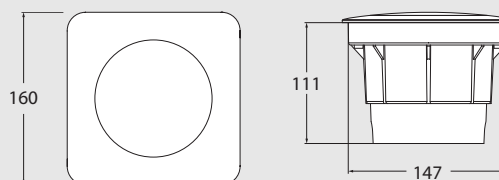

Master box: **18pcs**

4 NEWS
20 BOLLARD
36 UP&DOWN
44 FLOODLIGHT
54 IN-GROUND
58 BRICKLIGHT
64 BULKHEAD
82 POST
90 LAMPS