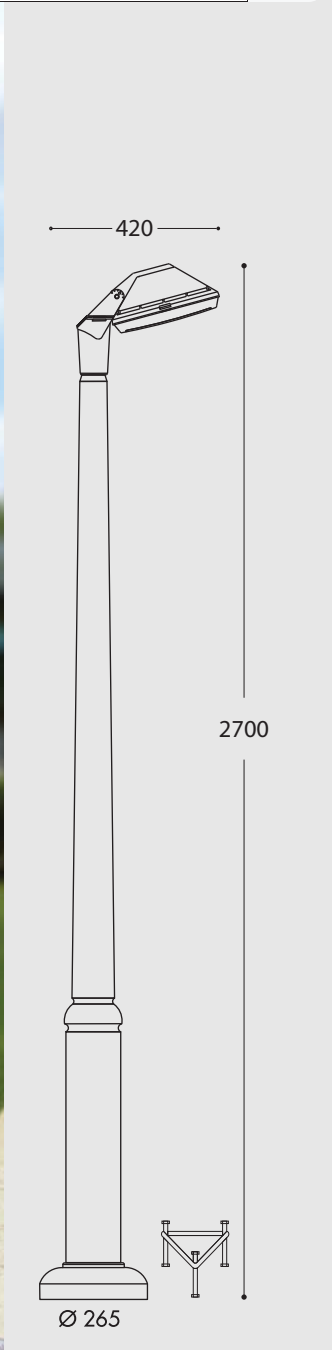

GIORGIO LED VERSIONS							
LAMP	POWER	LUMINOUS FLUX	VOLTAGE RANGE	COLOUR TEMPERATURE			
	11W	1300Lm	100-240V 50/60 Hz	4000K	= 100W INCANDESCENT		
	18W	2000Lm		3000K		= 150W INCANDESCENT	
4x	4x7W 28W	3200Lm	100-240V 50/60 Hz	4000K	= 70W HQI-SON		
	4x10W 40W	4800Lm		3000K		= 100W HQI-SON	
				4000K			

ROSA LED VERSIONS							
LAMP	POWER	LUMINOUS FLUX	VOLTAGE RANGE	COLOUR TEMPERATURE			
	2x11W 22W	2600Lm	100-240V 50/60 Hz	4000K	= 2x100W INCANDESCENT		
	2x18W 36W	4000Lm		3000K		= 2x150W INCANDESCENT	
4x	2x28W 56W	6400Lm	100-240V 50/60 Hz	4000K	= 2x70W HQI-SON		
	2x40W 80W	9600Lm		3000K		= 2x100W HQI-SON	
				4000K			

EKTOR 2500 /GIORGIO			LED GX53 LAMPS INCLUDED
E27		4P2.361.G10.E28	
11W	4000K	4P1.361.G10.B1L	
	3000K	4P1.361.G10.B1R	
18W	4000K	4P1.361.G10.E1L	
	3000K	4P1.361.G10.E1R	
4x7W 28W	4000K	4P2.361.G10.C4L	
	3000K	4P2.361.G10.C4R	
4x10W 40W	4000K	4P2.361.G10.D4L	
	3000K	4P2.361.G10.D4R	

EKTOR 2500 /ROSA			LED GX53 LAMPS INCLUDED
2x E27		4P2.361.G20.E28	
2x 11W	4000K	4P1.361.G20.B1L	
	3000K	4P1.361.G20.B1R	
2x 18W	4000K	4P1.361.G20.E1L	
	3000K	4P1.361.G20.E1R	
2x 28W	4000K	4P2.361.G20.C4L	
	3000K	4P2.361.G20.C4R	
2x 40W	4000K	4P2.361.G20.D4L	
	3000K	4P2.361.G20.D4R