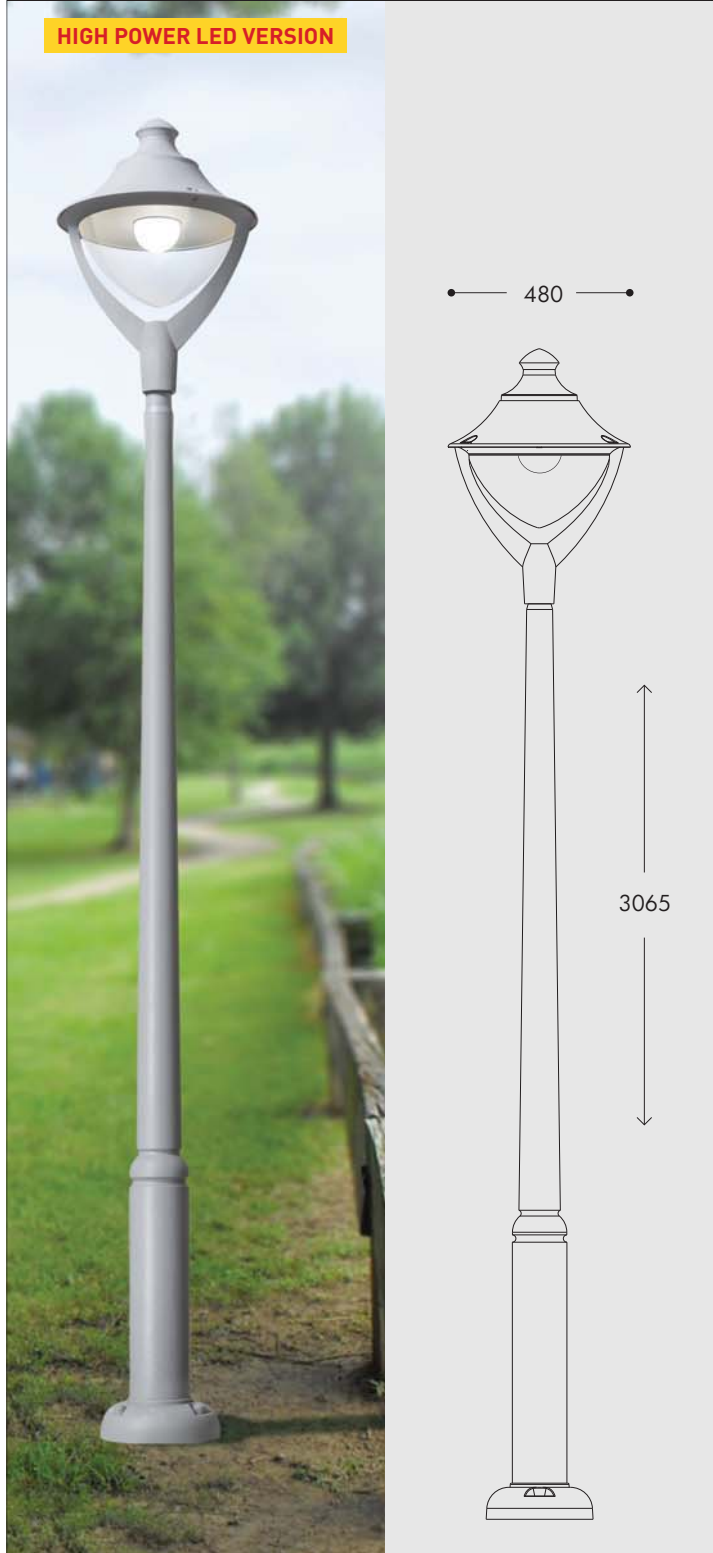

BEPPE-VIVI 400 HIGH POWER LED					
LAMP	POWER	LUMINOUS FLUX	VOLTAGE RANGE	COLOUR TEMPERATURE	
 HIGH POWER LED E27	30W	3300Lm	100-240V 50/60 Hz	4000K 3000K	50W HQI-SON
 HIGH POWER LED E27	50W	5000Lm	100-240V 50/60 Hz	4000K 3000K	70W HQI-SON

AVAILABLE COLORS				
RESIN BODY (MOULDED COLOURS)			DIFFUSER	
BLACK (A)	GREY (L)	WHITE (W)	CLEAR (X)	OPAL (Y)

EKTOR 2500 / BEPPE400			
30W LED	4000K	P50.361.Q1L	
	3000K	P50.361.Q1R	
50W LED	4000K	P50.361.H1L	
	3000K	P50.361.H1R	

EKTOR 2500 MIDIPILAR / VIVI400 1L			
30W LED	4000K	V50.361.A10.Q1L	
	3000K	V50.361.A10.Q1R	
50W LED	4000K	V50.361.A10.H1L	
	3000K	V50.361.A10.H1R