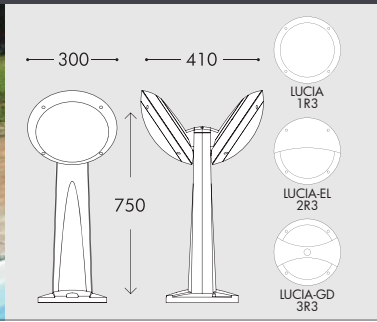

MINIGABRI REMI/LUCIA 2L

E27	1R3.612.X20.E27	2R3.612.X20.E27	3R3.612.X20.E27
GX53 LED 7W	4000K	1R3.612.X20.A1L	2R3.612.X20.A1L
	3000K	1R3.612.X20.A1R	2R3.612.X20.A1R
GX53 LED 11W	4000K	1R3.612.X20.B1L	2R3.612.X20.B1L
	3000K	1R3.612.X20.B1R	2R3.612.X20.B1R
GX53 LED 18W	4000K	1R3.612.X20.E1L	2R3.612.X20.E1L
	3000K	1R3.612.X20.E1R	2R3.612.X20.E1R