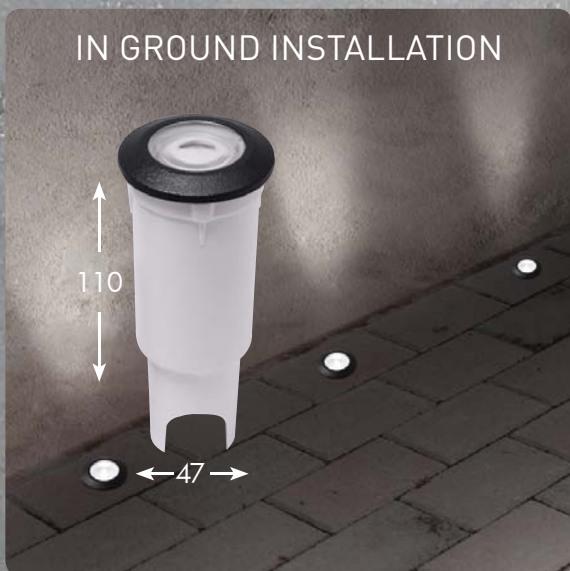

111.000.Z1L

IN GROUND INSTALLATION

WALL RECESSED INSTALLATION

ALDO LED VERSIONS				
LAMP	POWER	LUMINOUS FLUX	VOLTAGE RANGE	COLOUR TEMPERATURE
	1,7W	170Lm	100-240V 50/60 Hz	4000K 3000K

AVAILABLE COLORS			
COVER (MOULDED COLOURS)			DIFFUSER
BLACK (A)	GREY (L)	WHITE (W)	FROSTED (X) BLUE (U) GREEN (N) ORANGE (R)