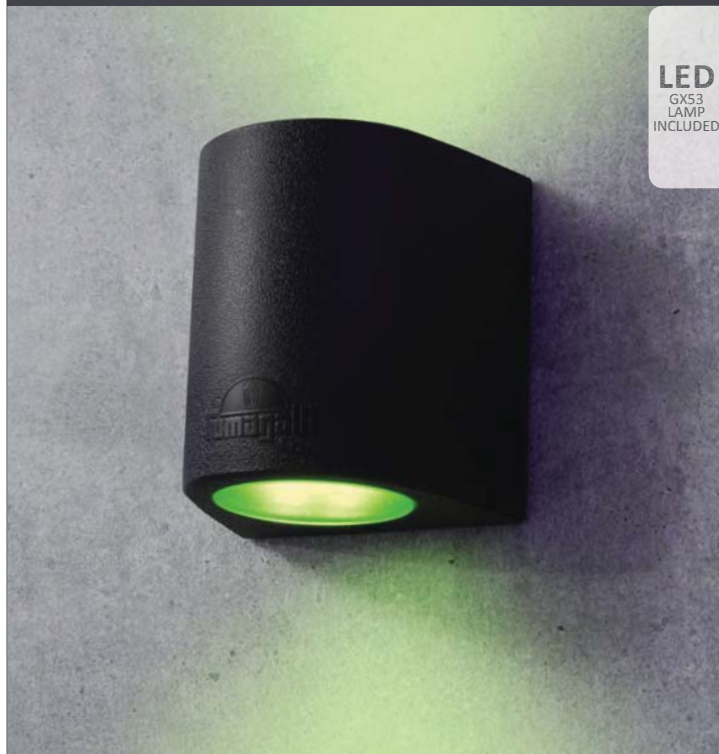

MARTA160 2L

LED
GX53
LAMP
INCLUDED

2x3W 6W	4000K 3000K	2A6.000.G2L 2A6.000.G2R
2x7W 14W	4000K 3000K	2A6.000.C2L 2A6.000.C2R
2x10W 20W	4000K 3000K	2A6.000.D2L 2A6.000.D2R