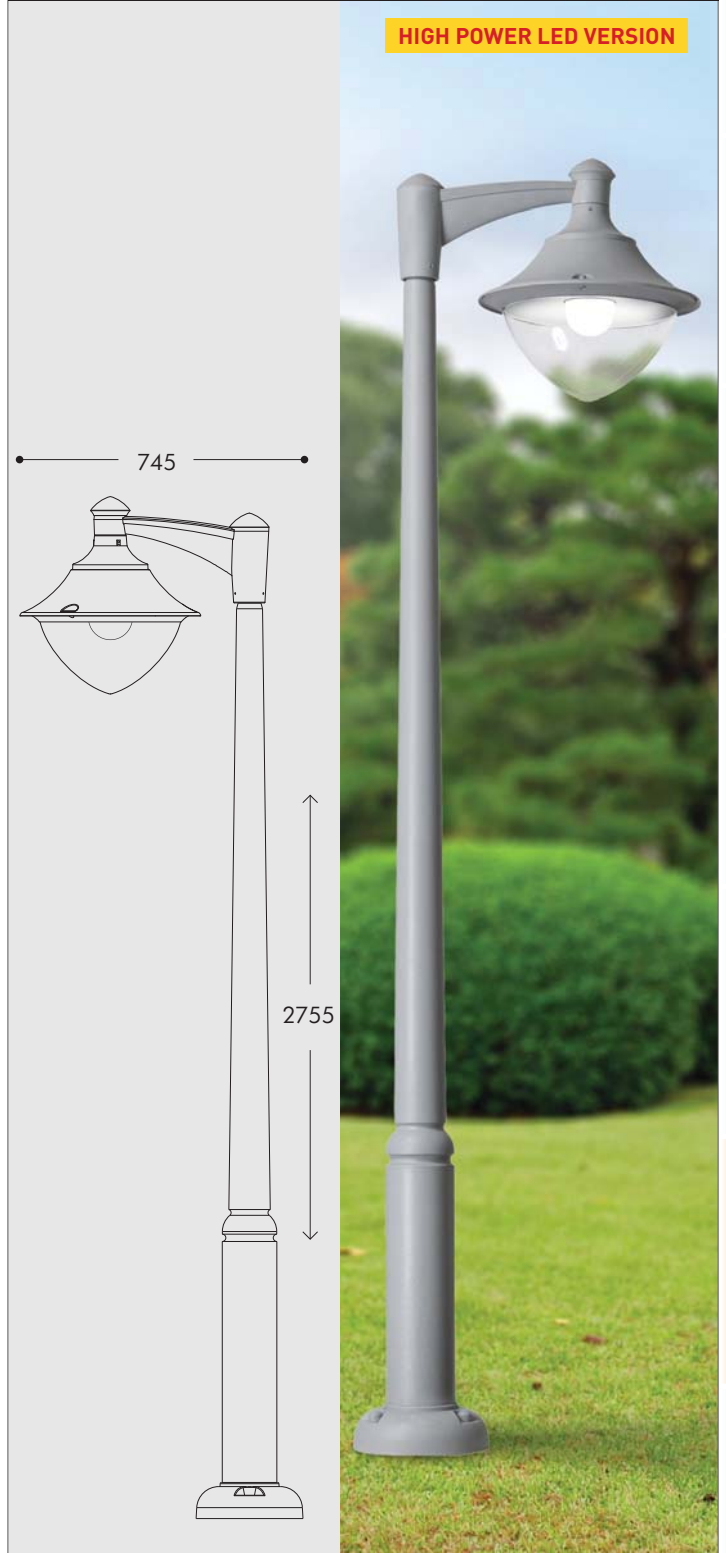

BEPPE-VIVI 400 HIGH POWER LED					
LAMP	POWER	LUMINOUS FLUX	VOLTAGE RANGE	COLOUR TEMPERATURE	
 HIGH POWER LED E27	30W	3300Lm	100-240V 50/60 Hz	4000K 3000K	50W HQI-SON
 HIGH POWER LED E27	50W	5000Lm	100-240V 50/60 Hz	4000K 3000K	70W HQI-SON

AVAILABLE COLORS				
RESIN BODY (MOULDED COLOURS)			DIFFUSER	
BLACK (A)	GREY (L)	WHITE (W)	CLEAR (X)	OPAL (Y)

EKTOR 2500 / BEPPE400			
30W LED	4000K	P50.361.Q1L	
	3000K	P50.361.Q1R	
50W LED	4000K	P50.361.H1L	
	3000K	P50.361.H1R	

EKTOR 2500 MIDIPILAR / VIVI400 1L			
30W LED	4000K	V50.361.A10.Q1L	
	3000K	V50.361.A10.Q1R	
50W LED	4000K	V50.361.A10.H1L	
	3000K	V50.361.A10.H1R