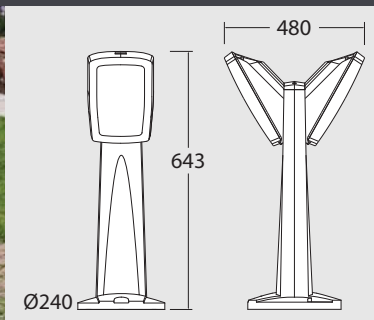

E27		2N1.612.020.P27
2x 6W	4000K	2N1.612.020.G2L
	3000K	2N1.612.020.G2R
2x 14W	4000K	2N1.612.020.C2L
	3000K	2N1.612.020.C2R
2x 20W	4000K	2N1.612.020.D2L
	3000K	2N1.612.020.D2R