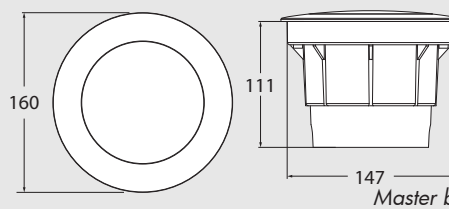

Master box: **18pcs**