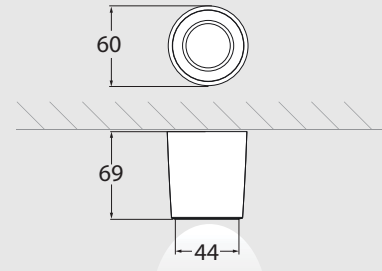

LIVIA 60 LED VERSIONS				
LAMP	POWER	LUMINOUS FLUX	VOLTAGE RANGE	COLOUR TEMPERATURE
	1,7W	170Lm	100-240V 50/60 Hz	4000K
				3000K

LIVIA 90 LED VERSIONS					
LAMP	POWER	LUMINOUS FLUX	VOLTAGE RANGE	COLOUR TEMPERATURE	
	3,5W	350Lm	100-240V 50/60 Hz	4000K	= 50W HALOGEN
				3000K	

LIVIA 60

LED G9 LAMP INCLUDED	1,7W	4000K	1A9.000.Z1L
		3000K	1A9.000.Z1R

NEW

Master box: **75pcs**

LIVIA 90

LED GU10 LAMP INCLUDED	3,5W	4000K	2A9.000.U1L
		3000K	2A9.000.U1R

NEW

Master box: **30pcs**