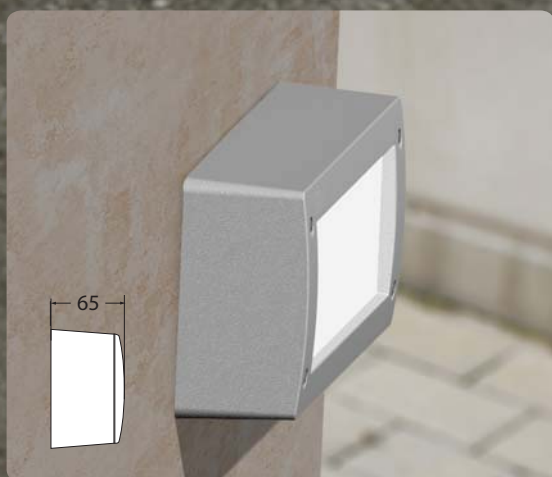

LETI 300/EXTRALETI 300

BRICKLIGHT

551.000

NEW SLIMMER BODY VERSION

LETI/EXTRALETI 300 LED VERSIONS					
LAMP	POWER	LUMINOUS FLUX	VOLTAGE RANGE	COLOUR TEMPERATURE	
 2x 3W GX53 LED	2x 3W 6W	700Lm	100-240V 50/60 Hz	4000K	 = 75W INCANDESCENT
				3000K	